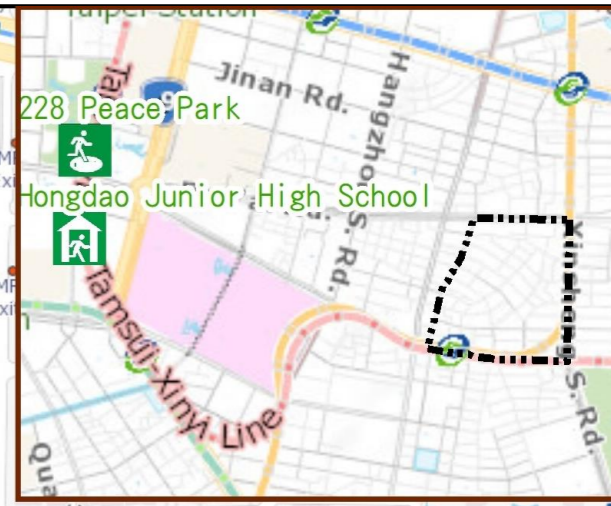

Evacuation Shelter

Name	228 Peace Park Applicable to earthquake situations
Address	No.3, Ketagalan Blvd.
Capacity	5424
Contact number	02-23032451
Name	Hongdao Junior High School (School for Priority Shelter) Applicable to earthquake situations
Address	No.21, Gongyuan Rd.
Capacity	130
Contact number	02-23715520#500
Name	Dongmen Elementary School
Address	No.2-4, Sec. 1, Ren' ai Rd.
Capacity	100
Contact number	02-23413542#23
Name	Taipei Zhongzheng Sports Center
Address	No.1, Sec. 1, Xinyi Rd.
Capacity	250
Contact number	02-23963358#168