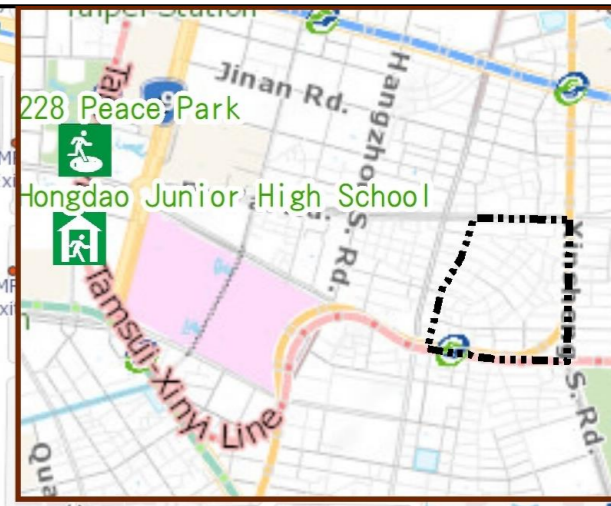

## Evacuation Shelter

Name	228 Peace Park Applicable to earthquake situations
Address	No.3, Ketagalan Blvd.
Capacity	5424
Contact number	02-23032451
Name	Hongdao Junior High School ( School for Priority Shelter ) Applicable to earthquake situations
Address	No.21, Gongyuan Rd.
Capacity	130
Contact number	02-23715520#500
Name	Dongmen Elementary School
Address	No.2-4, Sec. 1, Ren' ai Rd.
Capacity	100
Contact number	02-23413542#23
Name	Taipei Zhongzheng Sports Center
Address	No.1, Sec. 1, Xinyi Rd.
Capacity	250
Contact number	02-23963358#168