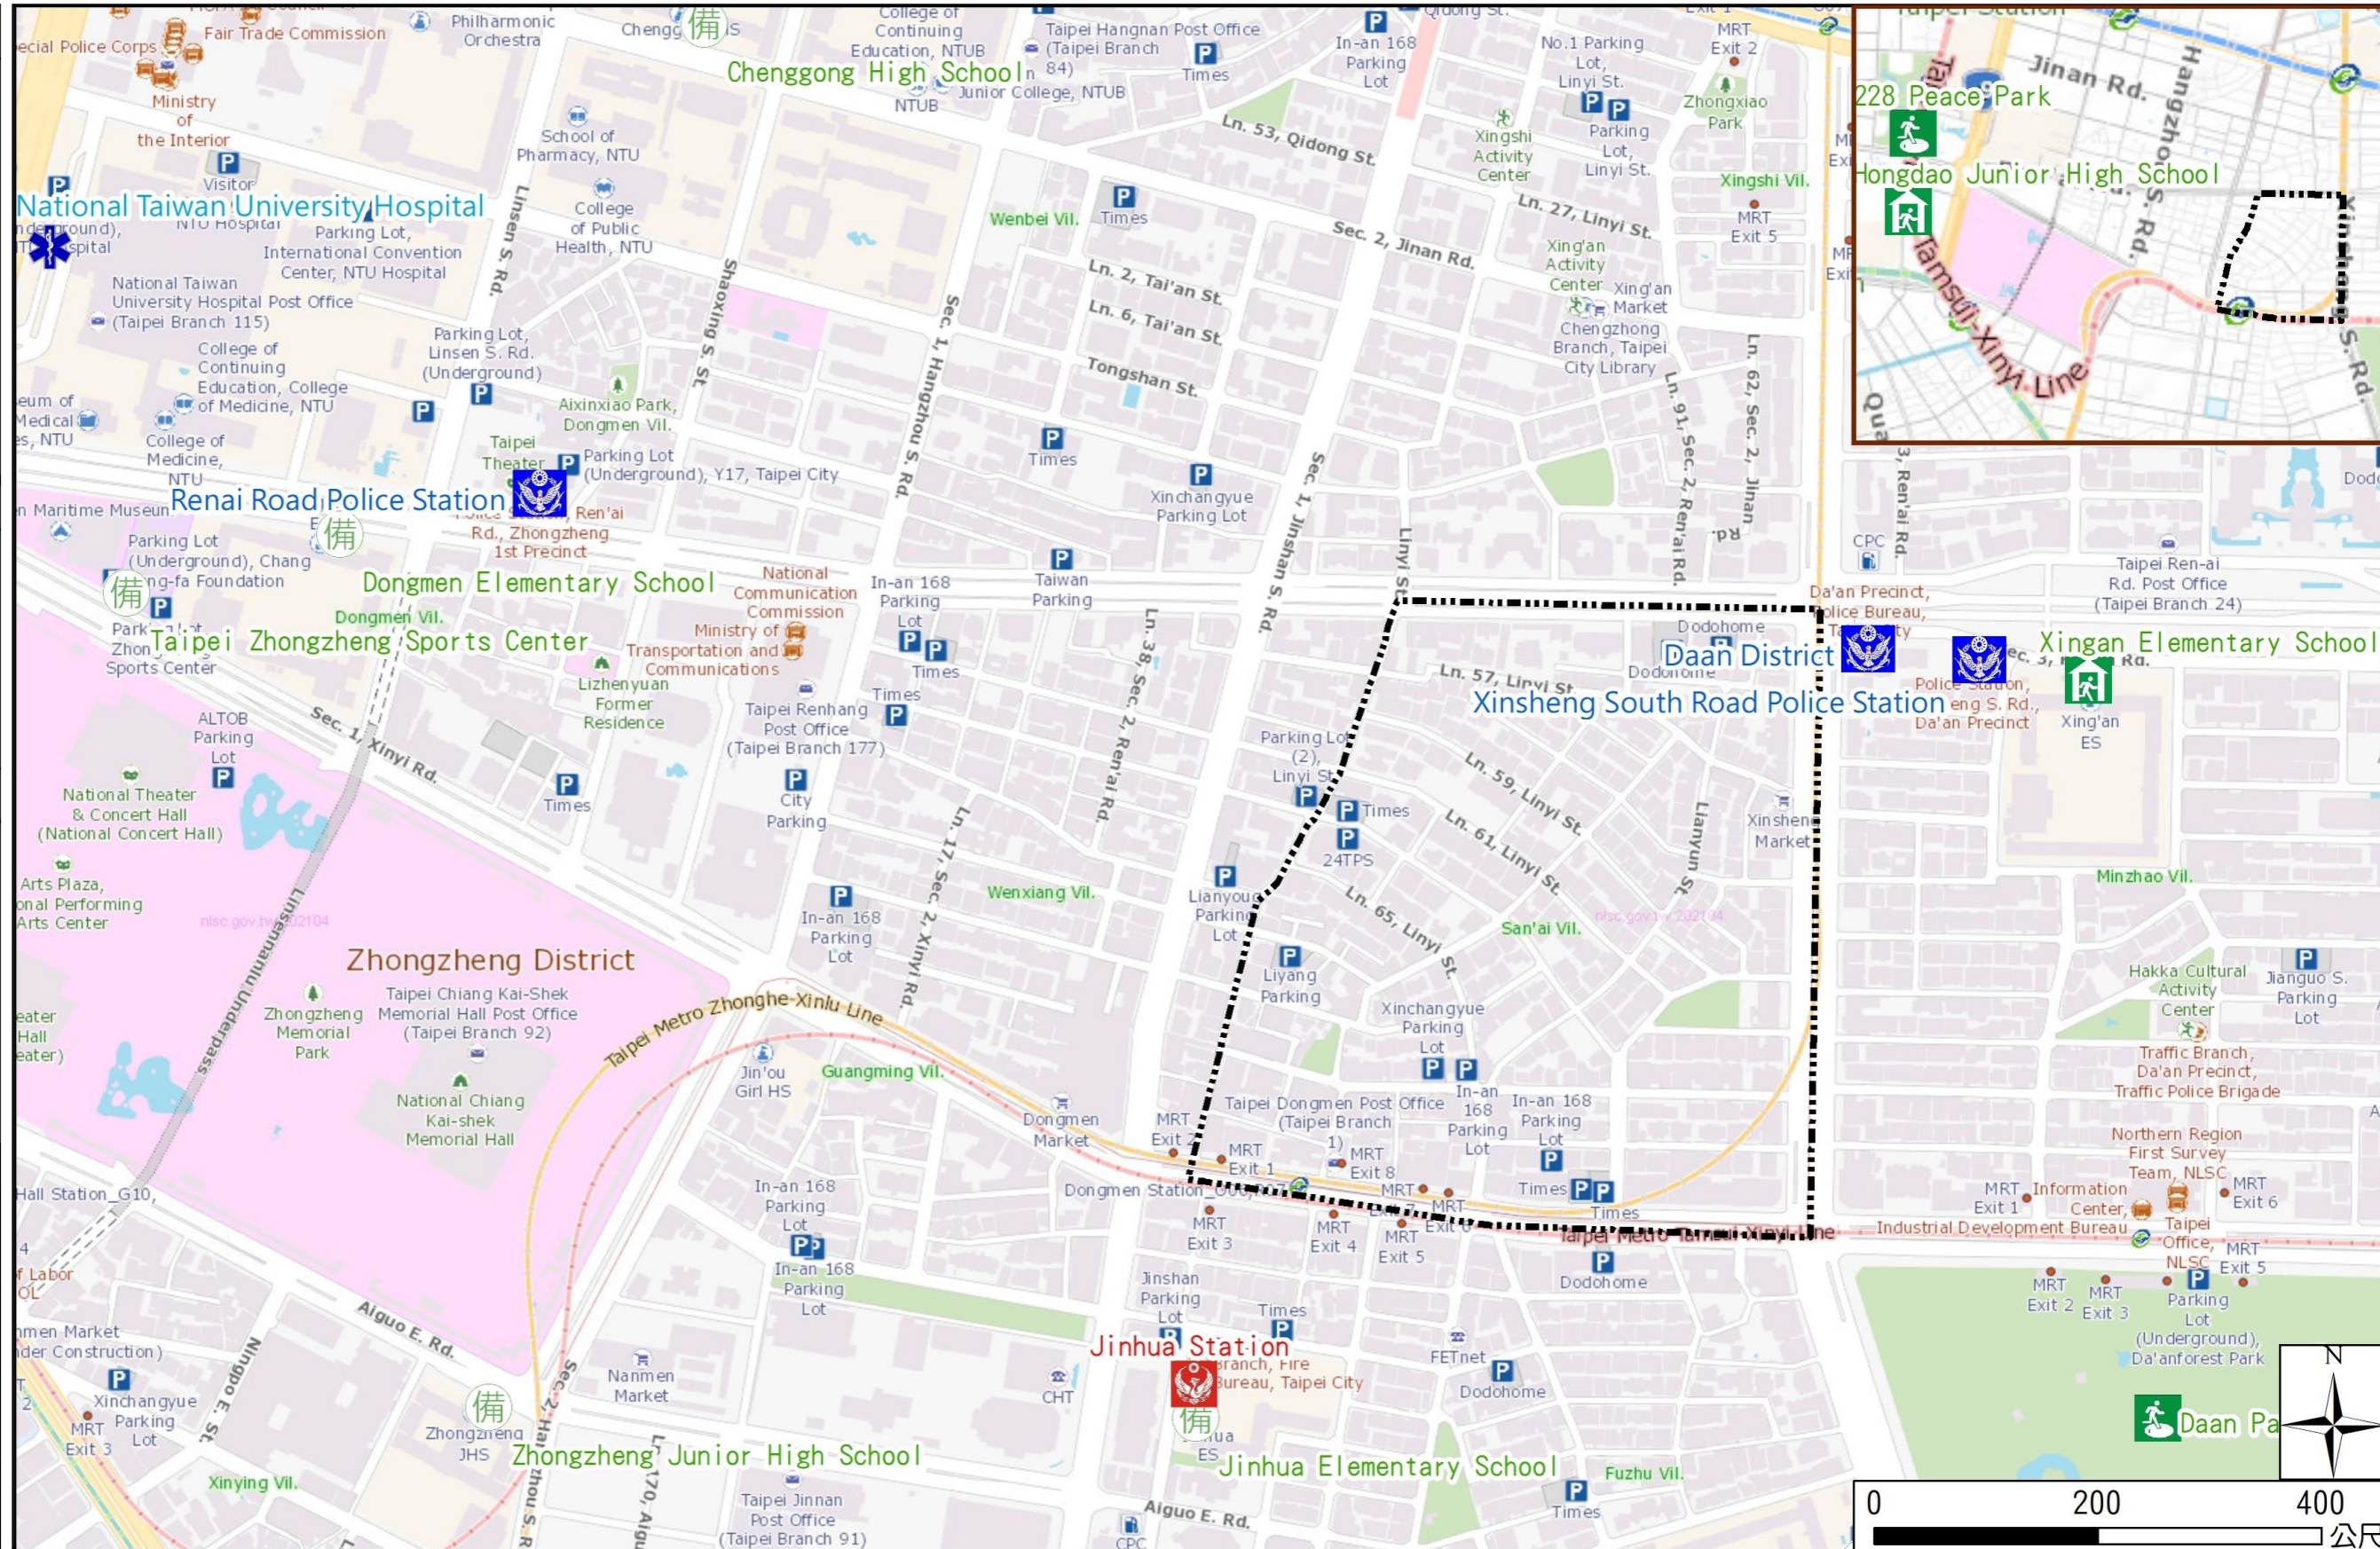

San'ai Vil., Zhongzheng Dist., Taipei City Evacuation Map

Disaster notification Unit

Taipei Citizen Hotline : 1999
Fire Department Tel. : 119
Police Department Tel. : 110
EOC of Zhongzheng Dist.
Non-emergency number : 02-2341-6721
Emergency number : 02-6617-9590
Officer
Mobile : 0978-865768
Note: Please call this District's EOC to ensure that the evacuation shelter is open

Disaster Prevention Information Website

Taipei City Disaster Prevention Information Website

Knowledge of disaster prevention

Flood: Vertical evacuation or preventive evacuation
Earthquake :

More disaster prevention knowledge :
Taipei City Disaster Prevention Guide

Evacuation Shelter

Name	228 Peace Park Applicable to earthquake situations
Address	No.3, Ketagalan Blvd.
Capacity	5424
Contact number	02-23032451
Name	Hongdao Junior High School (School for Priority Shelter) Applicable to earthquake situations
Address	No.21, Gongyuan Rd.
Capacity	130
Contact number	02-23715520#500
Name	Dongmen Elementary School
Address	No.2-4, Sec. 1, Ren' ai Rd.
Capacity	100
Contact number	02-23413542#23
Name	Taipei Zhongzheng Sports Center
Address	No.1, Sec. 1, Xinyi Rd.
Capacity	250
Contact number	02-23963358#168

圖例	里界 Village Boundary	避難收容處所 Evacuation Shelter	防救災單位 Disaster Rescue Resources	重要地標 Landmark
	里界 Village Boundary	 室內避難收容處所(優先安置學校) Indoor Evacuation Shelter (School for Priority Shelter)	 警察單位 Police Department	 重要地標 Landmark
		 室外避難收容處所(防災公園) Outdoor Evacuation Shelter (Disaster Prevention Park)	 消防單位 Fire Department	
		 避難收容處所(備用) Evacuation Shelter (Backup)	 急救責任醫院 Designated Hospital (Emergency Medical Treatment)	
			 直升機起降場 Helicopter Pad