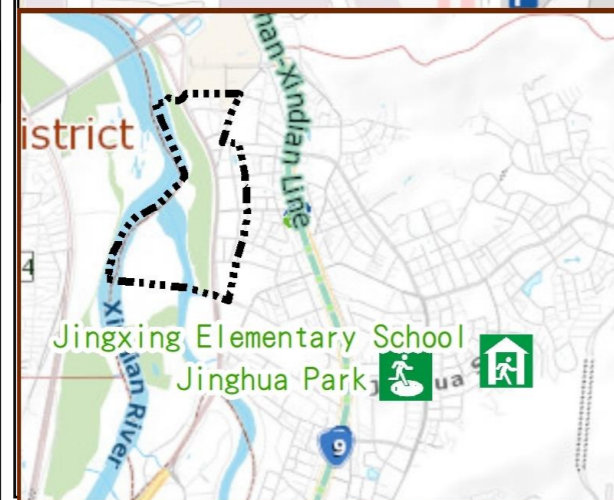

Evacuation Shelter

| | |
|----------------|---|
| Name | Jinghua Park Shelter for Earthquake |
| Address | Intersection of Jingxing Rd. and Jinghua St. |
| Capacity | 1347 |
| Contact number | 02-27884255 |
| Name | Jingxing Elementary School (School for Priority Shelter) Shelter for Earthquake |
| Address | No. 21, Ln. 150, Jinghua St. |
| Capacity | 126 |
| Contact number | 02-29329439#730 |
| Name | Wugong Elementary School |
| Address | No. 68, Sec. 1, Xinglong Rd. |
| Capacity | 50 |
| Contact number | 02-29314360#38 |
| Name | Wanfu Elementary School |
| Address | No. 32, Ln. 170, Sec. 5, Roosevelt Rd. |
| Capacity | 32 |
| Contact number | 02-29353123#131 |