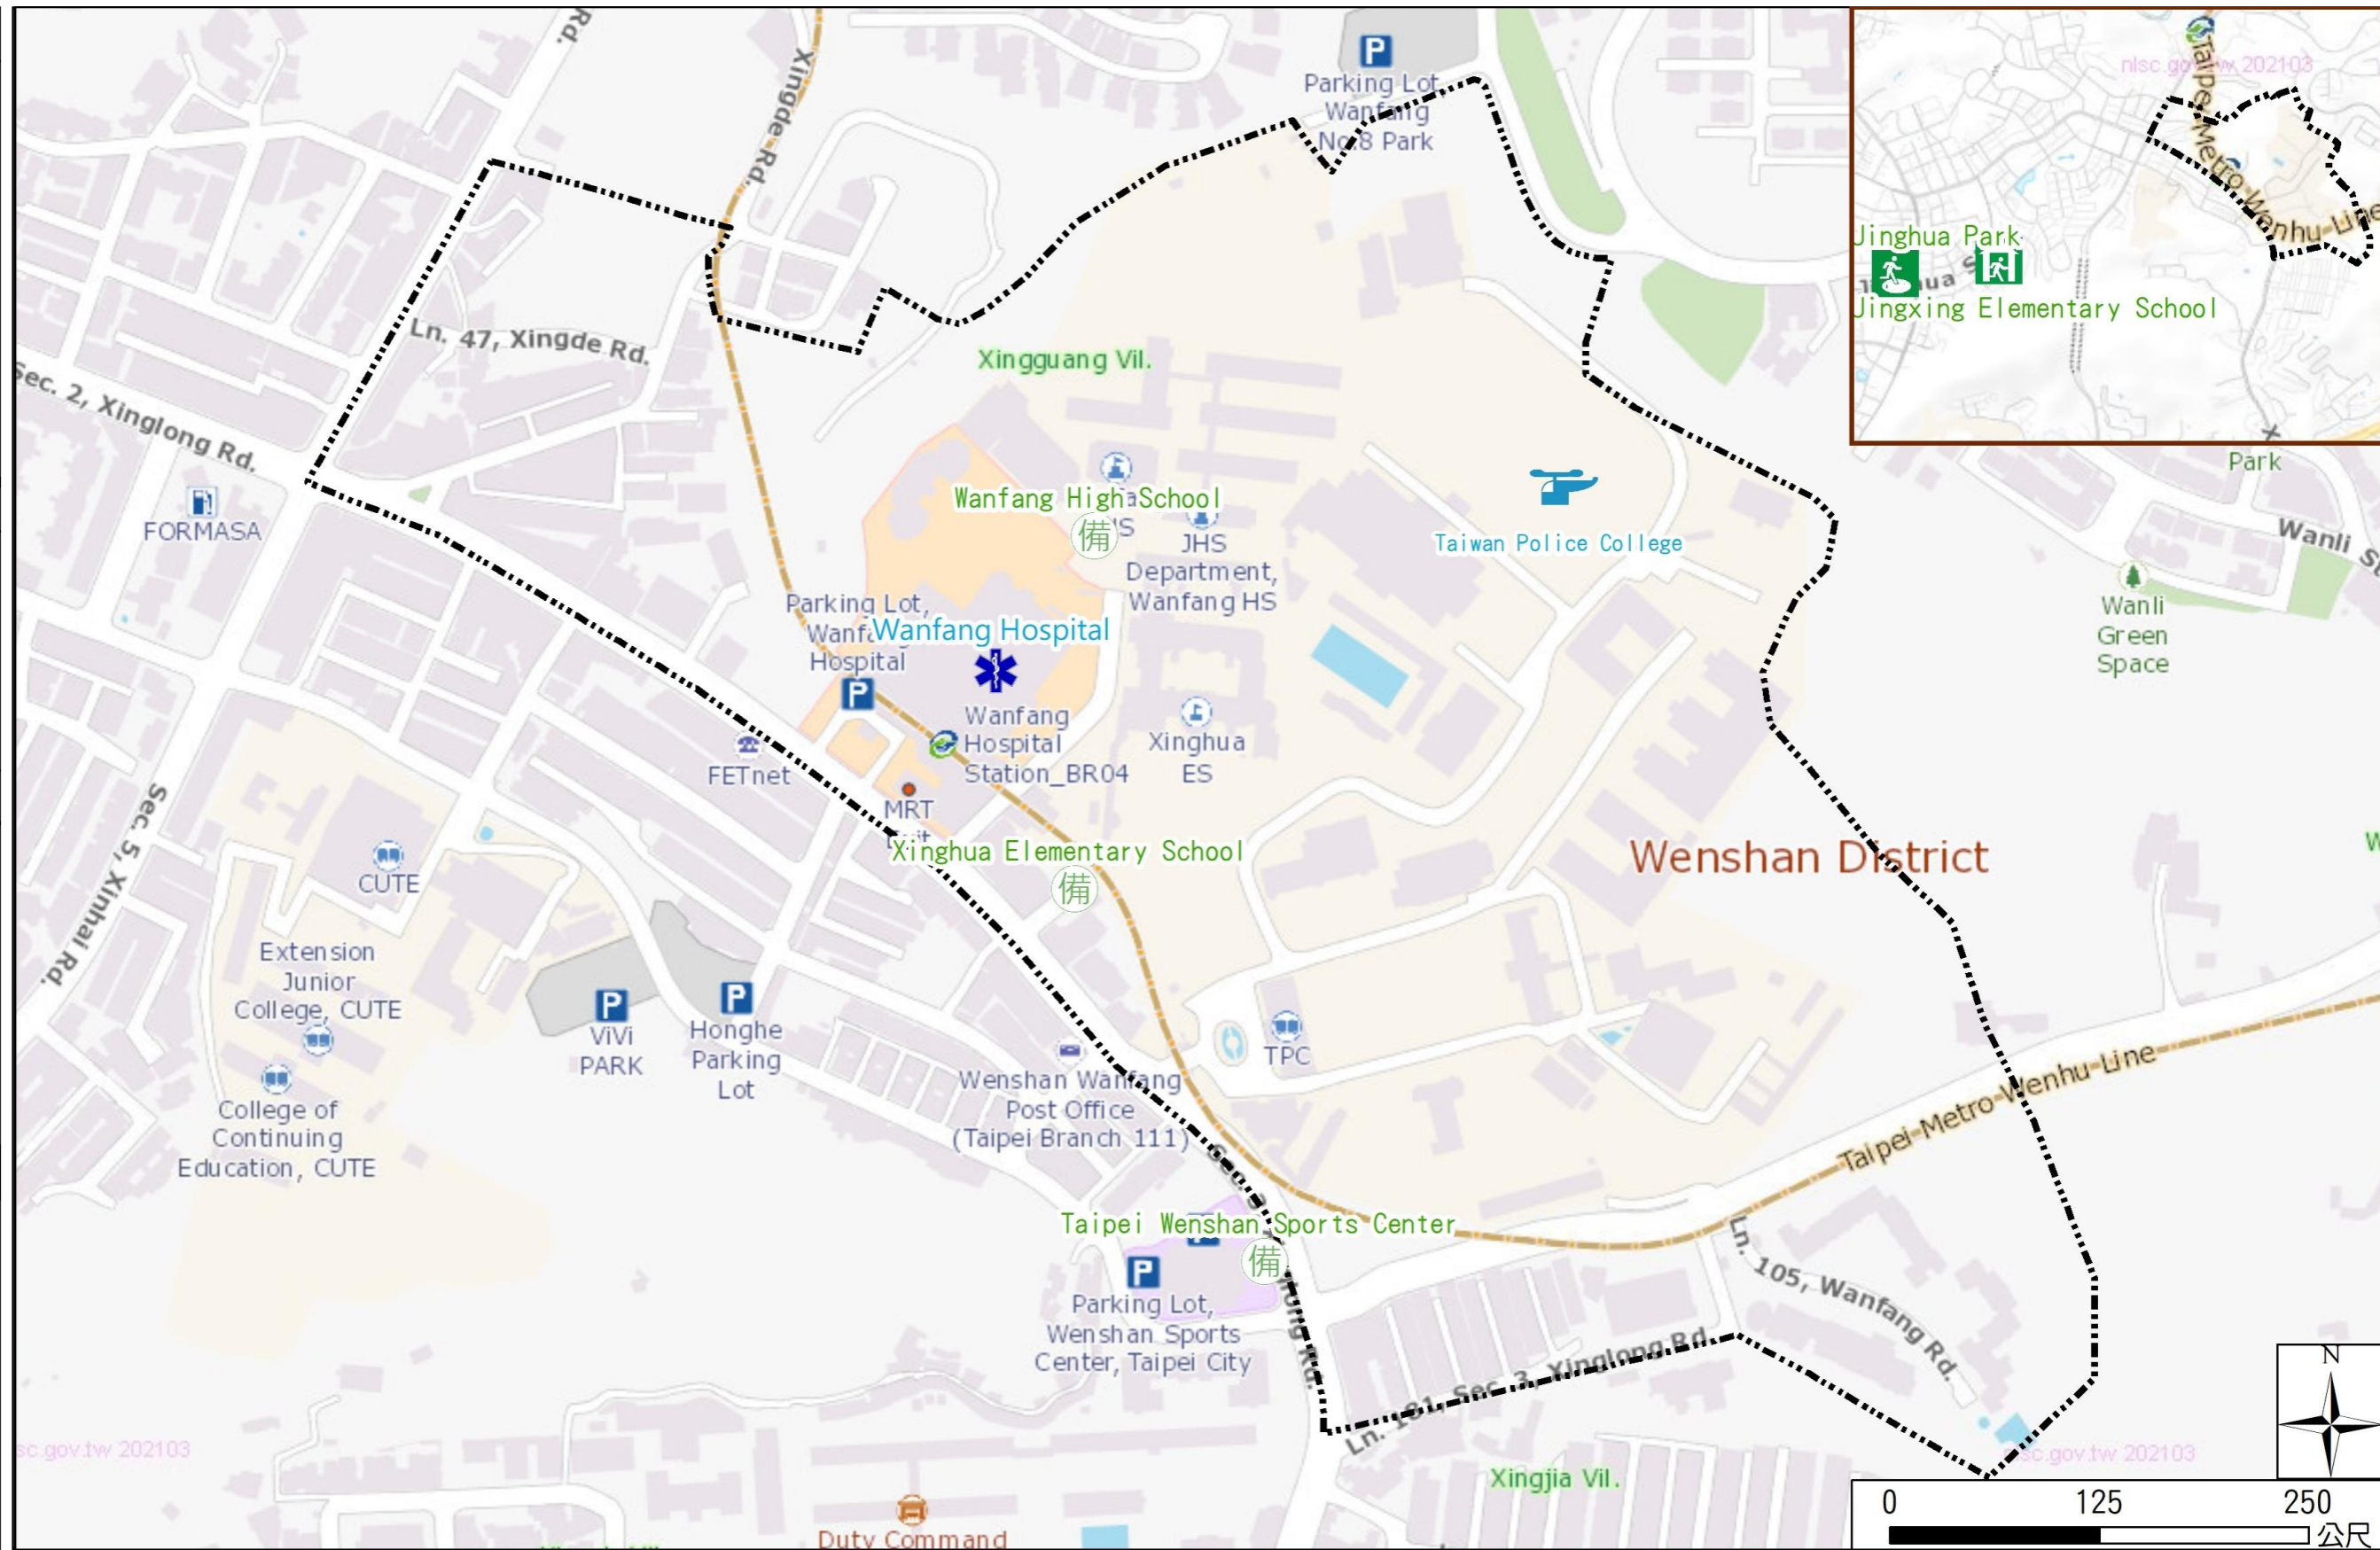

Xingguang Vil., Wenshan Dist., Taipei City Evacuation Map

Emergency notification

Taipei Citizen Hotline : 1999
 Fire Department Tel. : 119
 Police Department Tel. : 110
 EOC of Wenshan Dist.
 Non-emergency number :
 02-29365522
 Emergency number :
 02-66290119
 Officer
 Mobile : 0972-246051
 Note: Please call this District's
 EOC to ensure that the evacuation
 shelter is open

Disaster Prevention Information Website

Taipei City Disaster Prevention Information Website

Evacuation Principle

Flood: Vertical evacuation or preventive evacuation
 Earthquake :

More disaster prevention knowledge :
 Taipei City Disaster Prevention Guide

Evacuation Shelter

Name	Jinghua Park Shelter for Earthquake
Address	Intersection of Jingxing Rd. and Jinghua St.
Capacity	1347
Contact number	02-27884255
Name	Jingxing Elementary School (School for Priority Shelter) Shelter for Earthquake
Address	No. 21, Ln. 150, Jinghua St.
Capacity	126
Contact number	02-29329439#730
Name	Taipei Wenshan Sports Center
Address	No. 222, Sec. 3, Xinglong Rd.
Capacity	189
Contact number	02-22308268#211
Name	Wanfang High School
Address	No. 1, Ln. 115, Sec. 3, Xinglong Rd.
Capacity	131
Contact number	02-22309585#500

Legend 圖例	里界 Village Boundary	避難收容處所 Evacuation Shelter	防救災單位 Disaster Rescue Resources	重要地標 Landmark
	里界 Village Boundary	室內避難收容處所(優先安置學校) Indoor Evacuation Shelter (School for Priority Shelter) 室外避難收容處所(防災公園) Outdoor Evacuation Shelter (Disaster Prevention Park) 避難收容處所(備用) Evacuation Shelter (Backup)	警察單位 Police Department 消防單位 Fire Department 急救責任醫院 Designated Hospital (Emergency Medical Treatment)	直升機起降場 Helipad 重要地標 Landmark