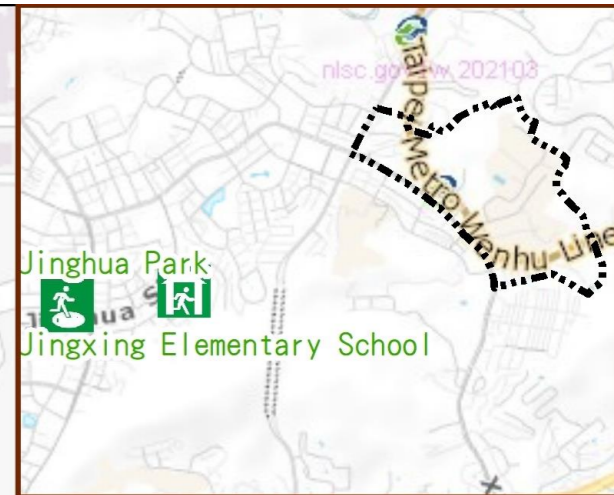

Evacuation Shelter

Name	Jinghua Park Shelter for Earthquake
Address	Intersection of Jingxing Rd. and Jinghua St.
Capacity	1347
Contact number	02-27884255
Name	Jingxing Elementary School (School for Priority Shelter) Shelter for Earthquake
Address	No. 21, Ln. 150, Jinghua St.
Capacity	126
Contact number	02-29329439#730
Name	Taipei Wenshan Sports Center
Address	No. 222, Sec. 3, Xinglong Rd.
Capacity	189
Contact number	02-22308268#211
Name	Wanfang High School
Address	No. 1, Ln. 115, Sec. 3, Xinglong Rd.
Capacity	131
Contact number	02-22309585#500