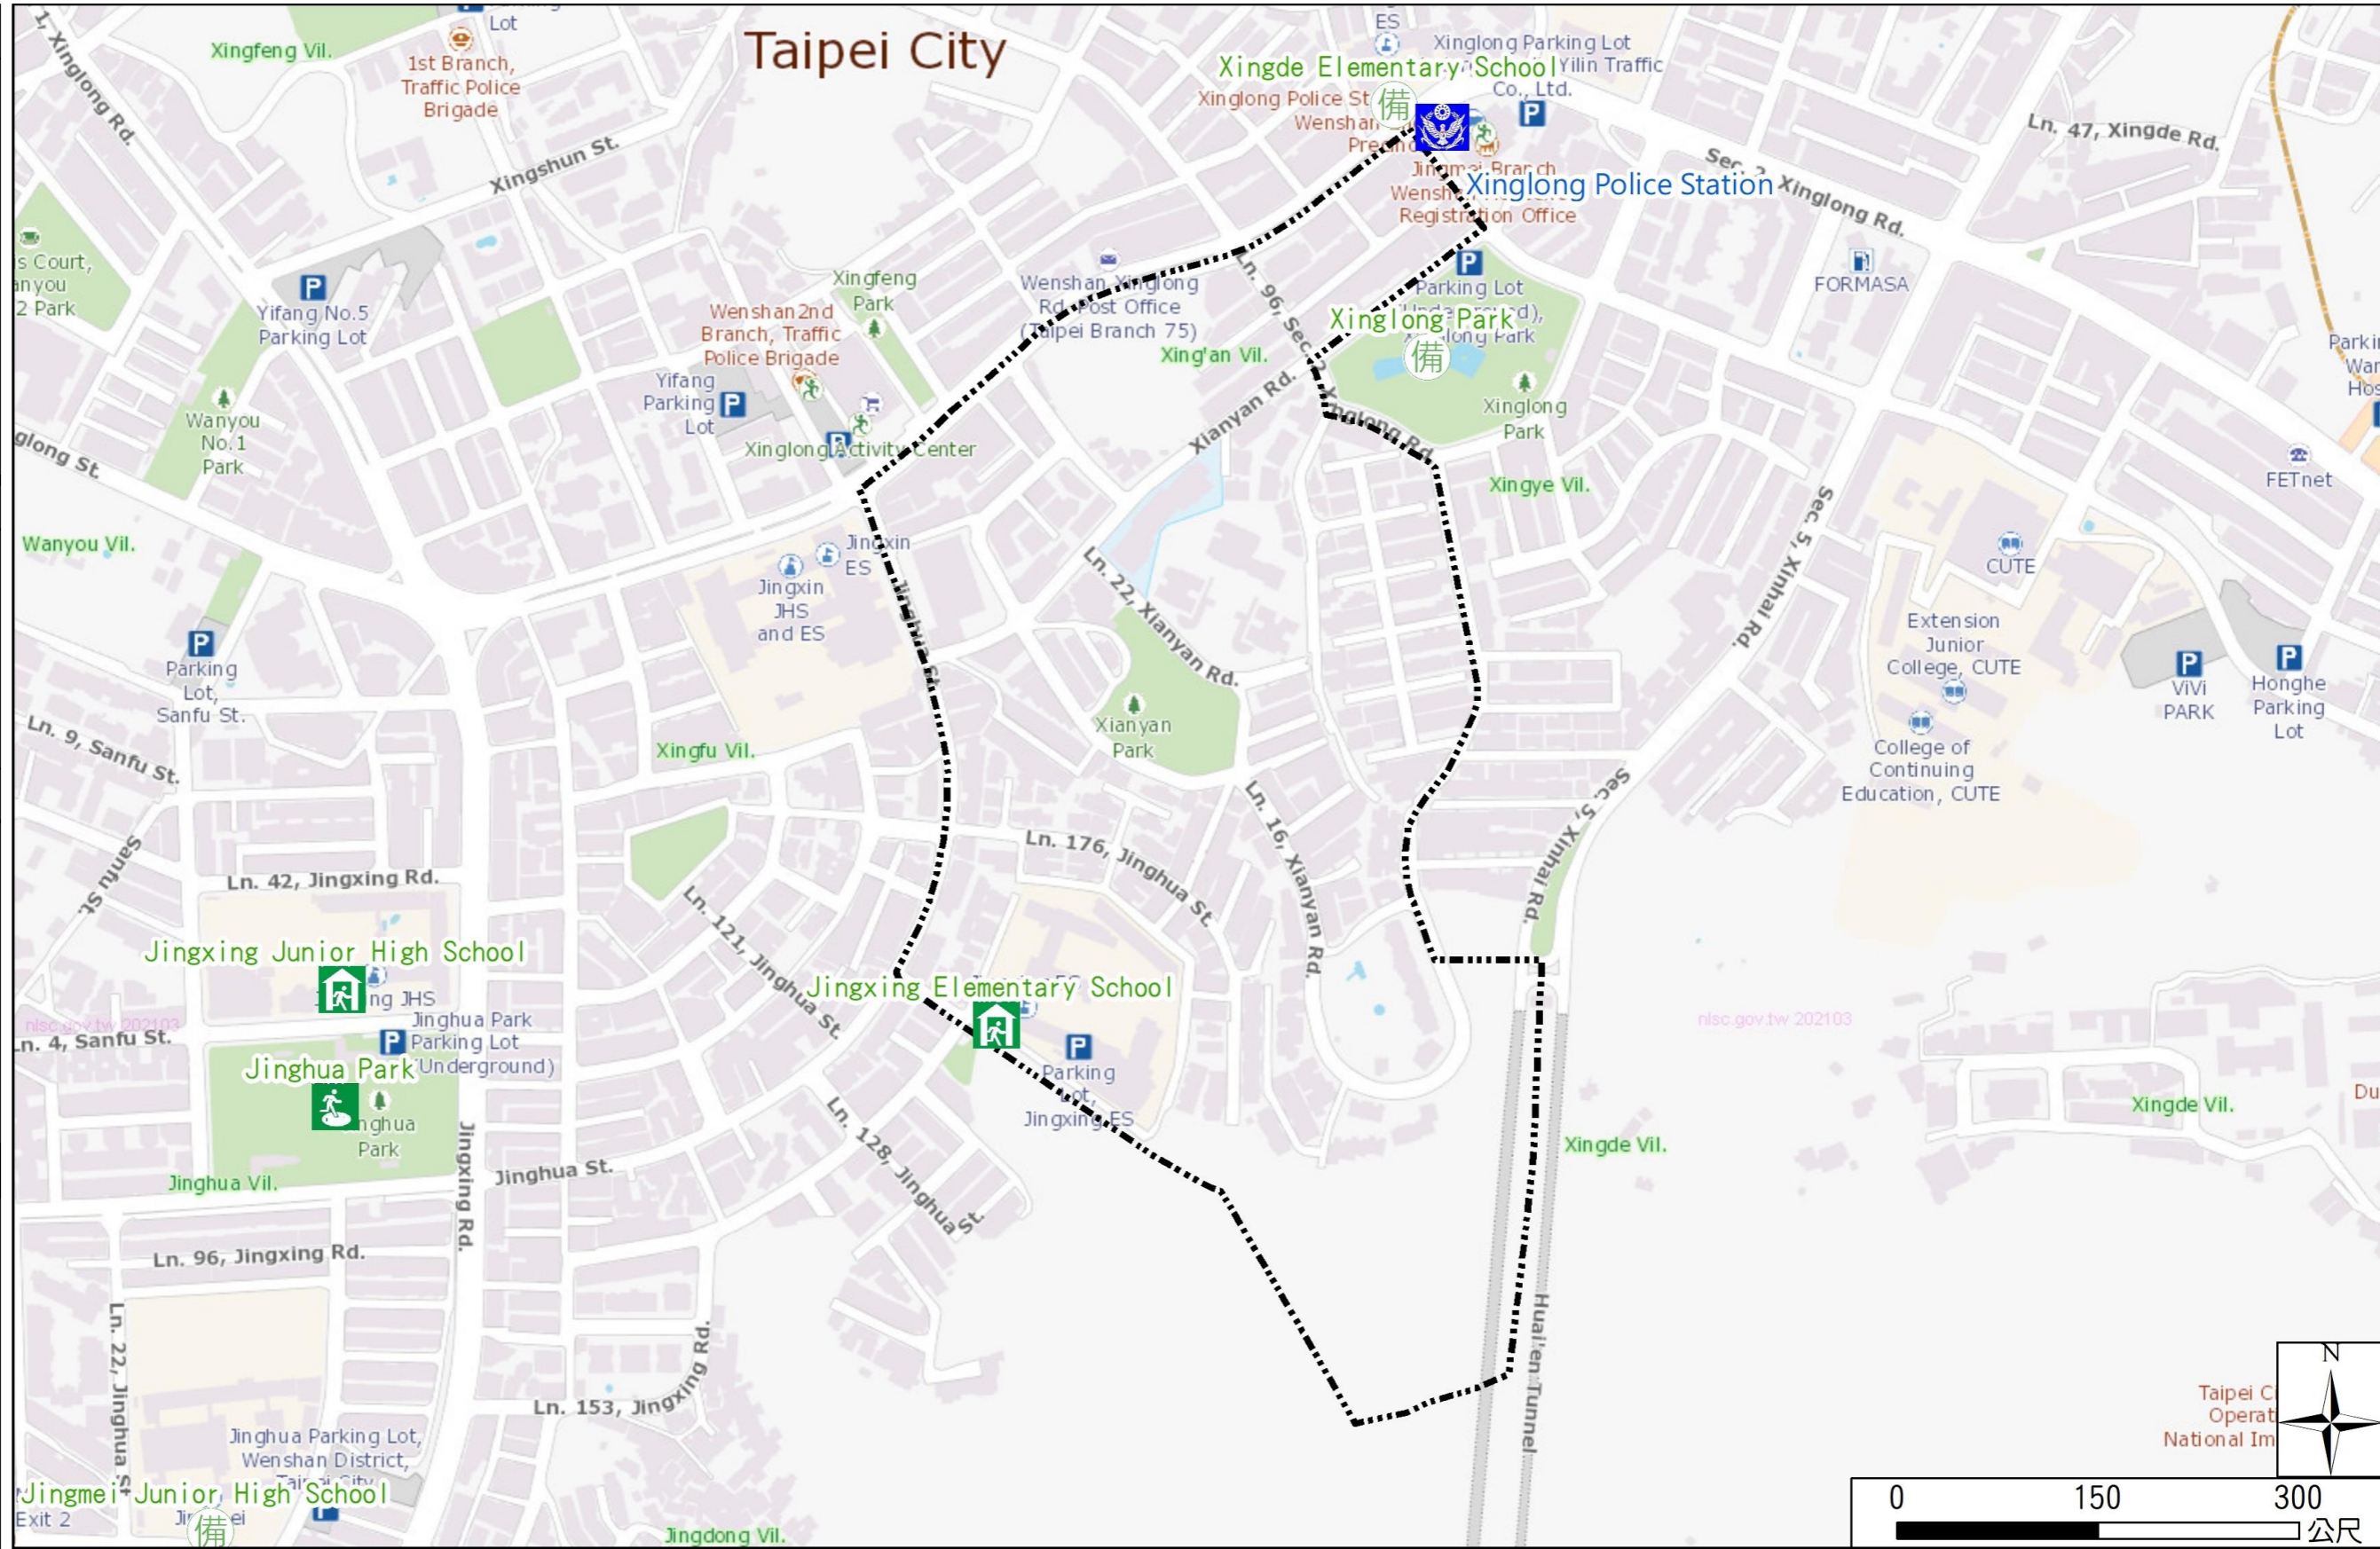

Xing'an Vil., Wenshan Dist., Taipei City Evacuation Map

Emergency notification

Taipei Citizen Hotline : 1999
Fire Department Tel. : 119
Police Department Tel. : 110
EOC of Wenshan Dist.
Non-emergency number : 02-29365522
Emergency number : 02-66290119
Officer Mobile : 0972-246018
Note: Please call this District's EOC to ensure that the evacuation

Disaster Prevention Information Website

Taipei City Disaster Prevention Information Website

Evacuation Principle

Flood: Vertical evacuation or preventive evacuation
Earthquake :

More disaster prevention knowledge :
Taipei City Disaster Prevention Guide

Evacuation Shelter

Name	Jinghua Park Shelter for Earthquake
Address	Intersection of Jingxing Rd. and Jinghua St.
Capacity	1347
Contact number	02-27884255
Name	Jingxing Elementary School (School for Priority Shelter) Shelter for Earthquake
Address	No. 21, Ln. 150, Jinghua St.
Capacity	126
Contact number	02-29329439#730
Name	Jingxing Junior High School (School for Priority Shelter) Shelter for Flood and Earthquake
Address	No. 2, Ln. 46, Jingxing Rd.
Capacity	100
Contact number	02-29323794#130
Name	Xingde Elementary School
Address	No. 235, Sec. 2, Xinglong Rd.
Capacity	30
Contact number	02-29329431#37