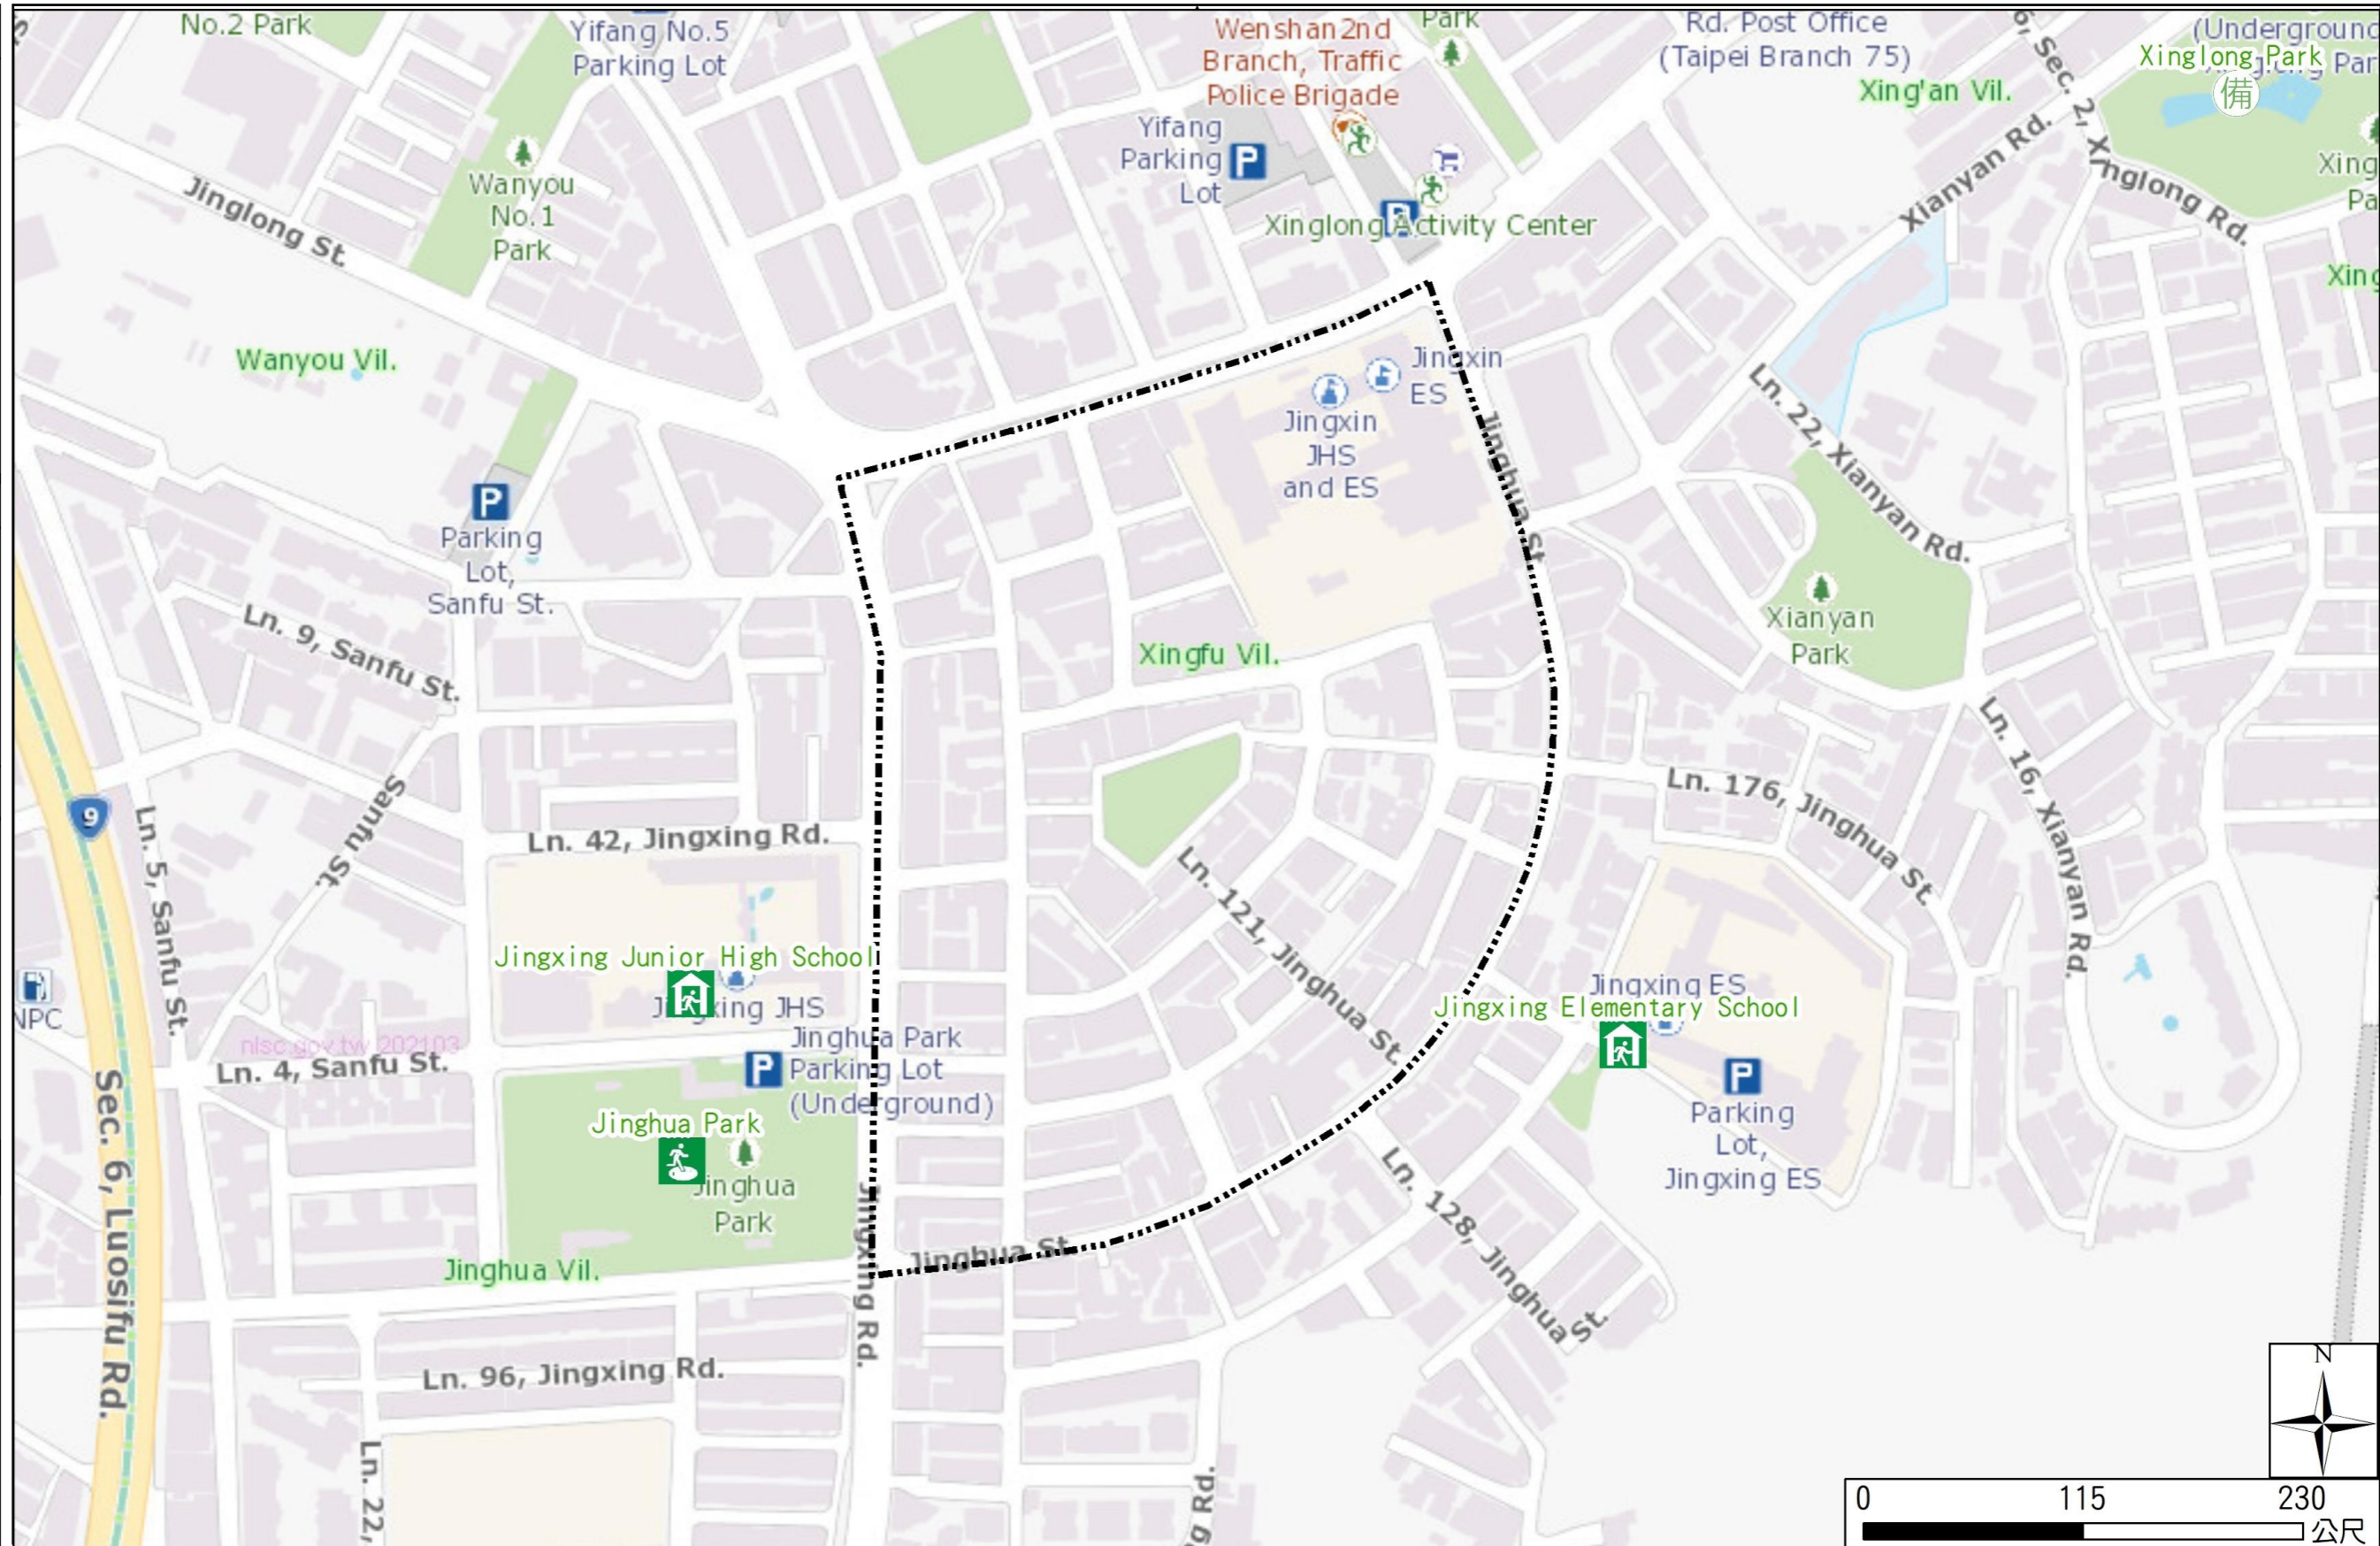

## Evacuation Shelter

Name	Jinghua Park Shelter for Earthquake
Address	Intersection of Jingxing Rd. and Jinghua St.
Capacity	1347
Contact number	02-27884255
Name	Jingxing Elementary School (School for Priority Shelter) Shelter for Earthquake
Address	No. 21, Ln. 150, Jinghua St.
Capacity	126
Contact number	02-29329439#730
Name	Jingxing Junior High School (School for Priority Shelter) Shelter for Flood and Earthquake
Address	No. 2, Ln. 46, Jingxing Rd.
Capacity	100
Contact number	02-29323794#130
Name	Xinglong Park
Address	Intersection of Ln. 154, Sec. 2, Xinglong Rd. and Xianyan Rd.
Capacity	1290
Contact number	02-27884255