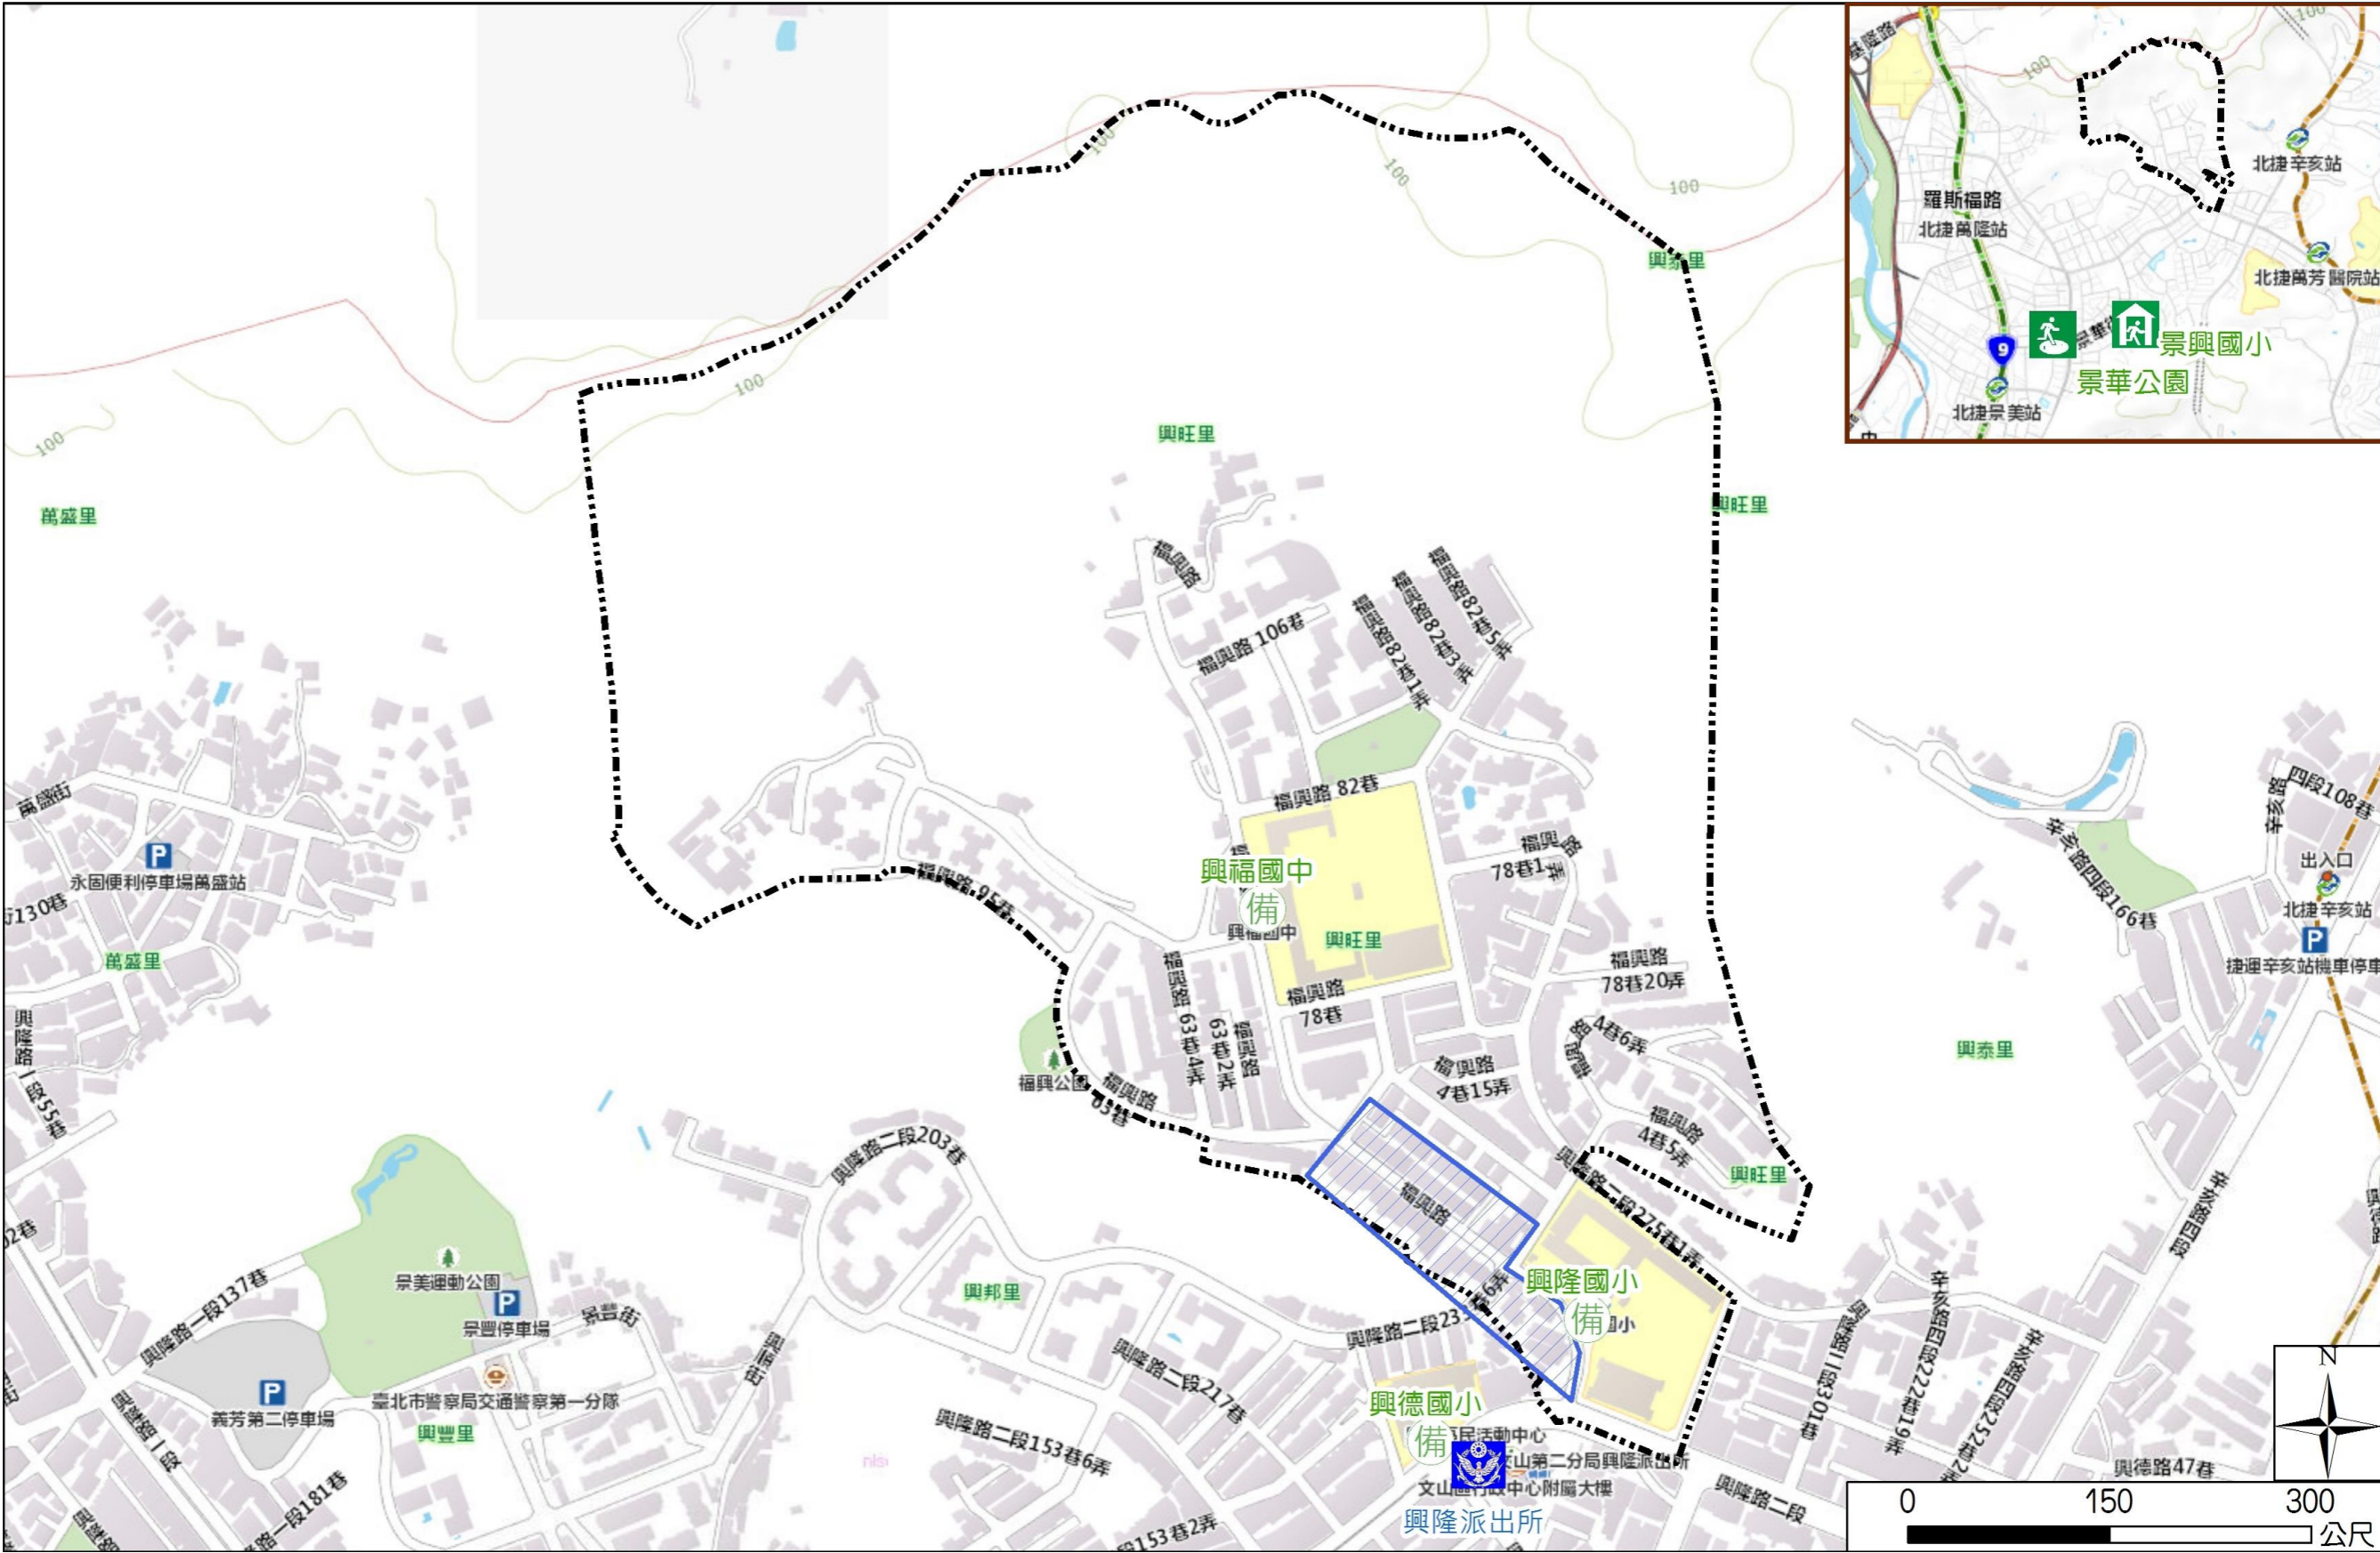

Xingwang Vil., Wenshan Dist., Taipei City Simple Evacuation Map

Emergency notification

Taipei Citizen Hotline : 1999
 Fire Department Tel. : 119
 Police Department Tel. : 110
 EOC of Wenshan Dist.
 Non-emergency number : 02-29365522
 Emergency number : 02-66290119
 Officer
 Mobile : 0972-246011
 Note: Please call this District's EOC to ensure that the evacuation shelter is open

Disaster Prevention Information Website

Taipei City Disaster Prevention Information Website

Evacuation Principle

Flood: Vertical evacuation or preventive evacuation
 Earthquake :

More disaster prevention knowledge :
 Taipei City Disaster Prevention Guide

Evacuation Shelter

Name	Jinghua Park Shelter for Earthquake
Address	Intersection of Jingxing Rd. and Jinghua St.
Capacity	1347
Contact number	02-27884255
Name	Jingxing Elementary School (School for Priority Shelter) Shelter for Earthquake
Address	No. 21, Ln. 150, Jinghua St.
Capacity	126
Contact number	02-29329439#730
Name	Xinglong Elementary School
Address	No. 2, Fuxing Rd.
Capacity	133
Contact number	02-29323131#511
Name	Xingfu Junior High School
Address	No. 80, Fuxing Rd.
Capacity	300
Contact number	02-29322024#400