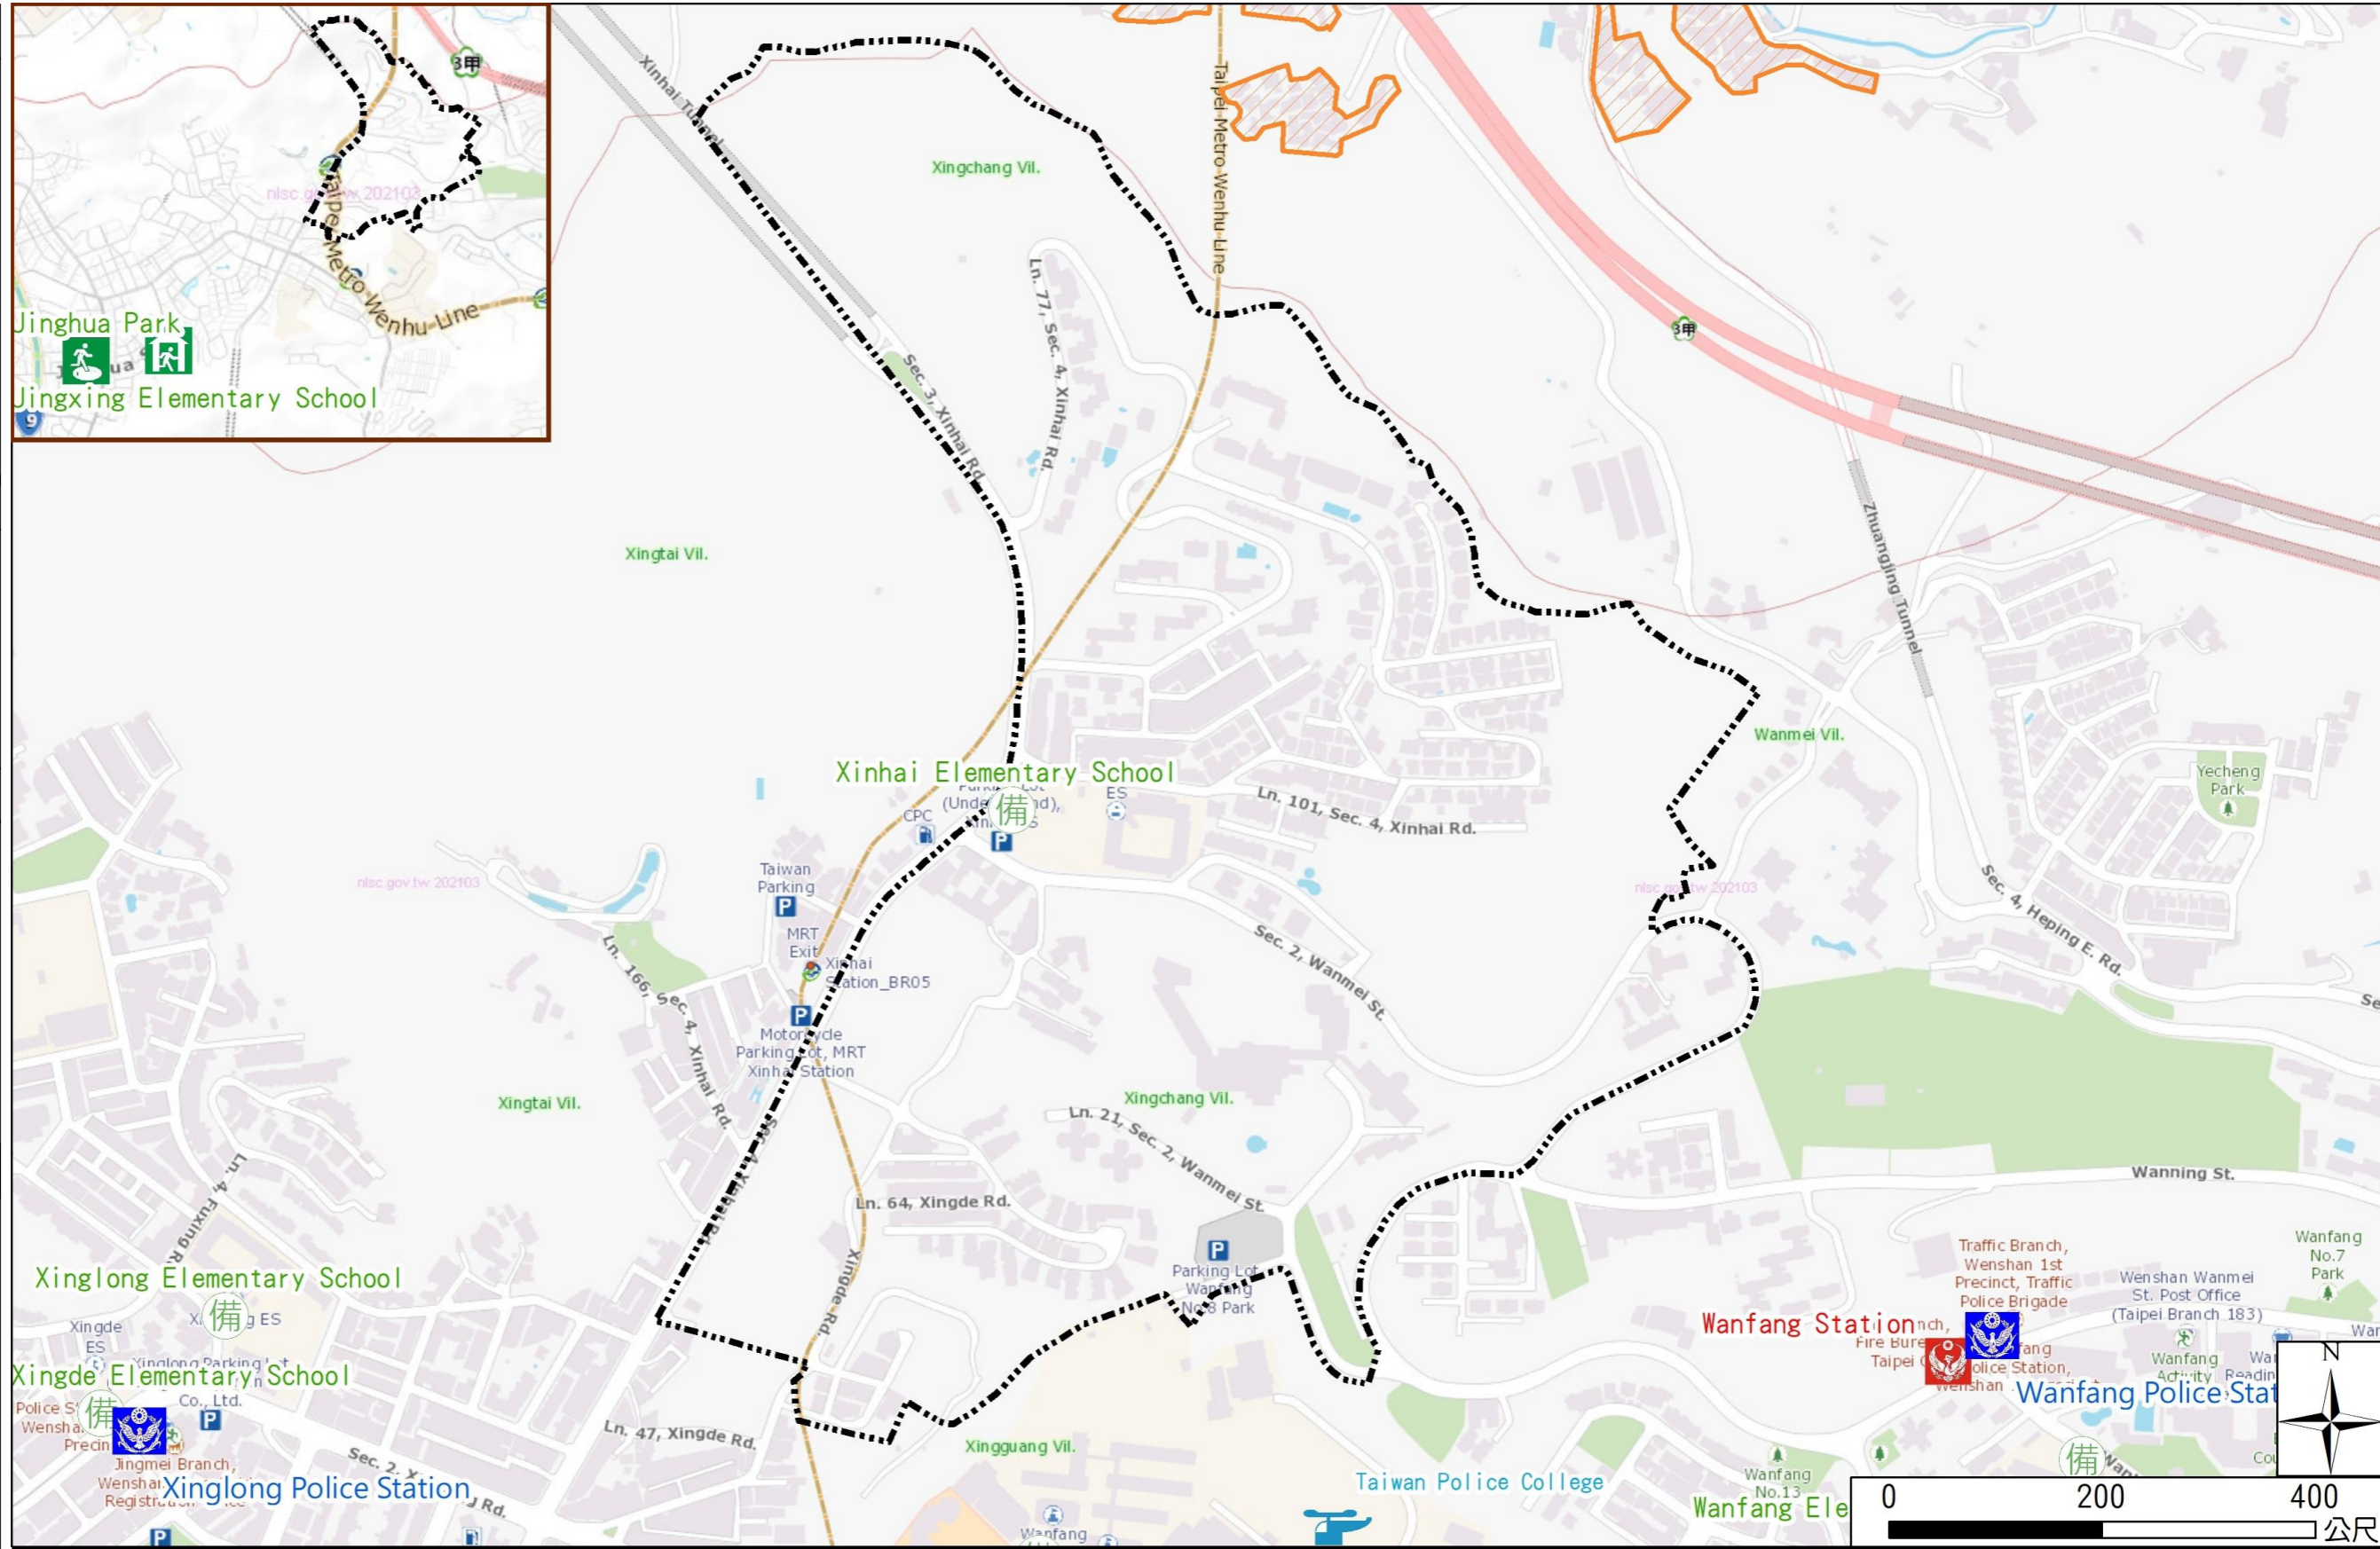

Disaster Prevention Information Website

Taipei City Disaster Prevention Information Website

Evacuation Principle

Flood: Vertical evacuation or preventive evacuation
 Earthquake :

More disaster prevention knowledge :
 Taipei City Disaster Prevention Guide

Evacuation Shelter

Name	Jinghua Park Shelter for Earthquake
Address	Intersection of Jingxing Rd. and Jinghua St.
Capacity	1347
Contact number	02-27884255
Name	Jingxing Elementary School (School for Priority Shelter) Shelter for Earthquake
Address	No. 21, Ln. 150, Jinghua St.
Capacity	126
Contact number	02-29329439#730
Name	Xinhai Elementary School
Address	No. 103, Sec. 4, Xinhai Rd.
Capacity	30
Contact number	02-29357282#141
Name	Xinglong Elementary School
Address	No. 2, Fuxing Rd.
Capacity	133
Contact number	02-29323131#511