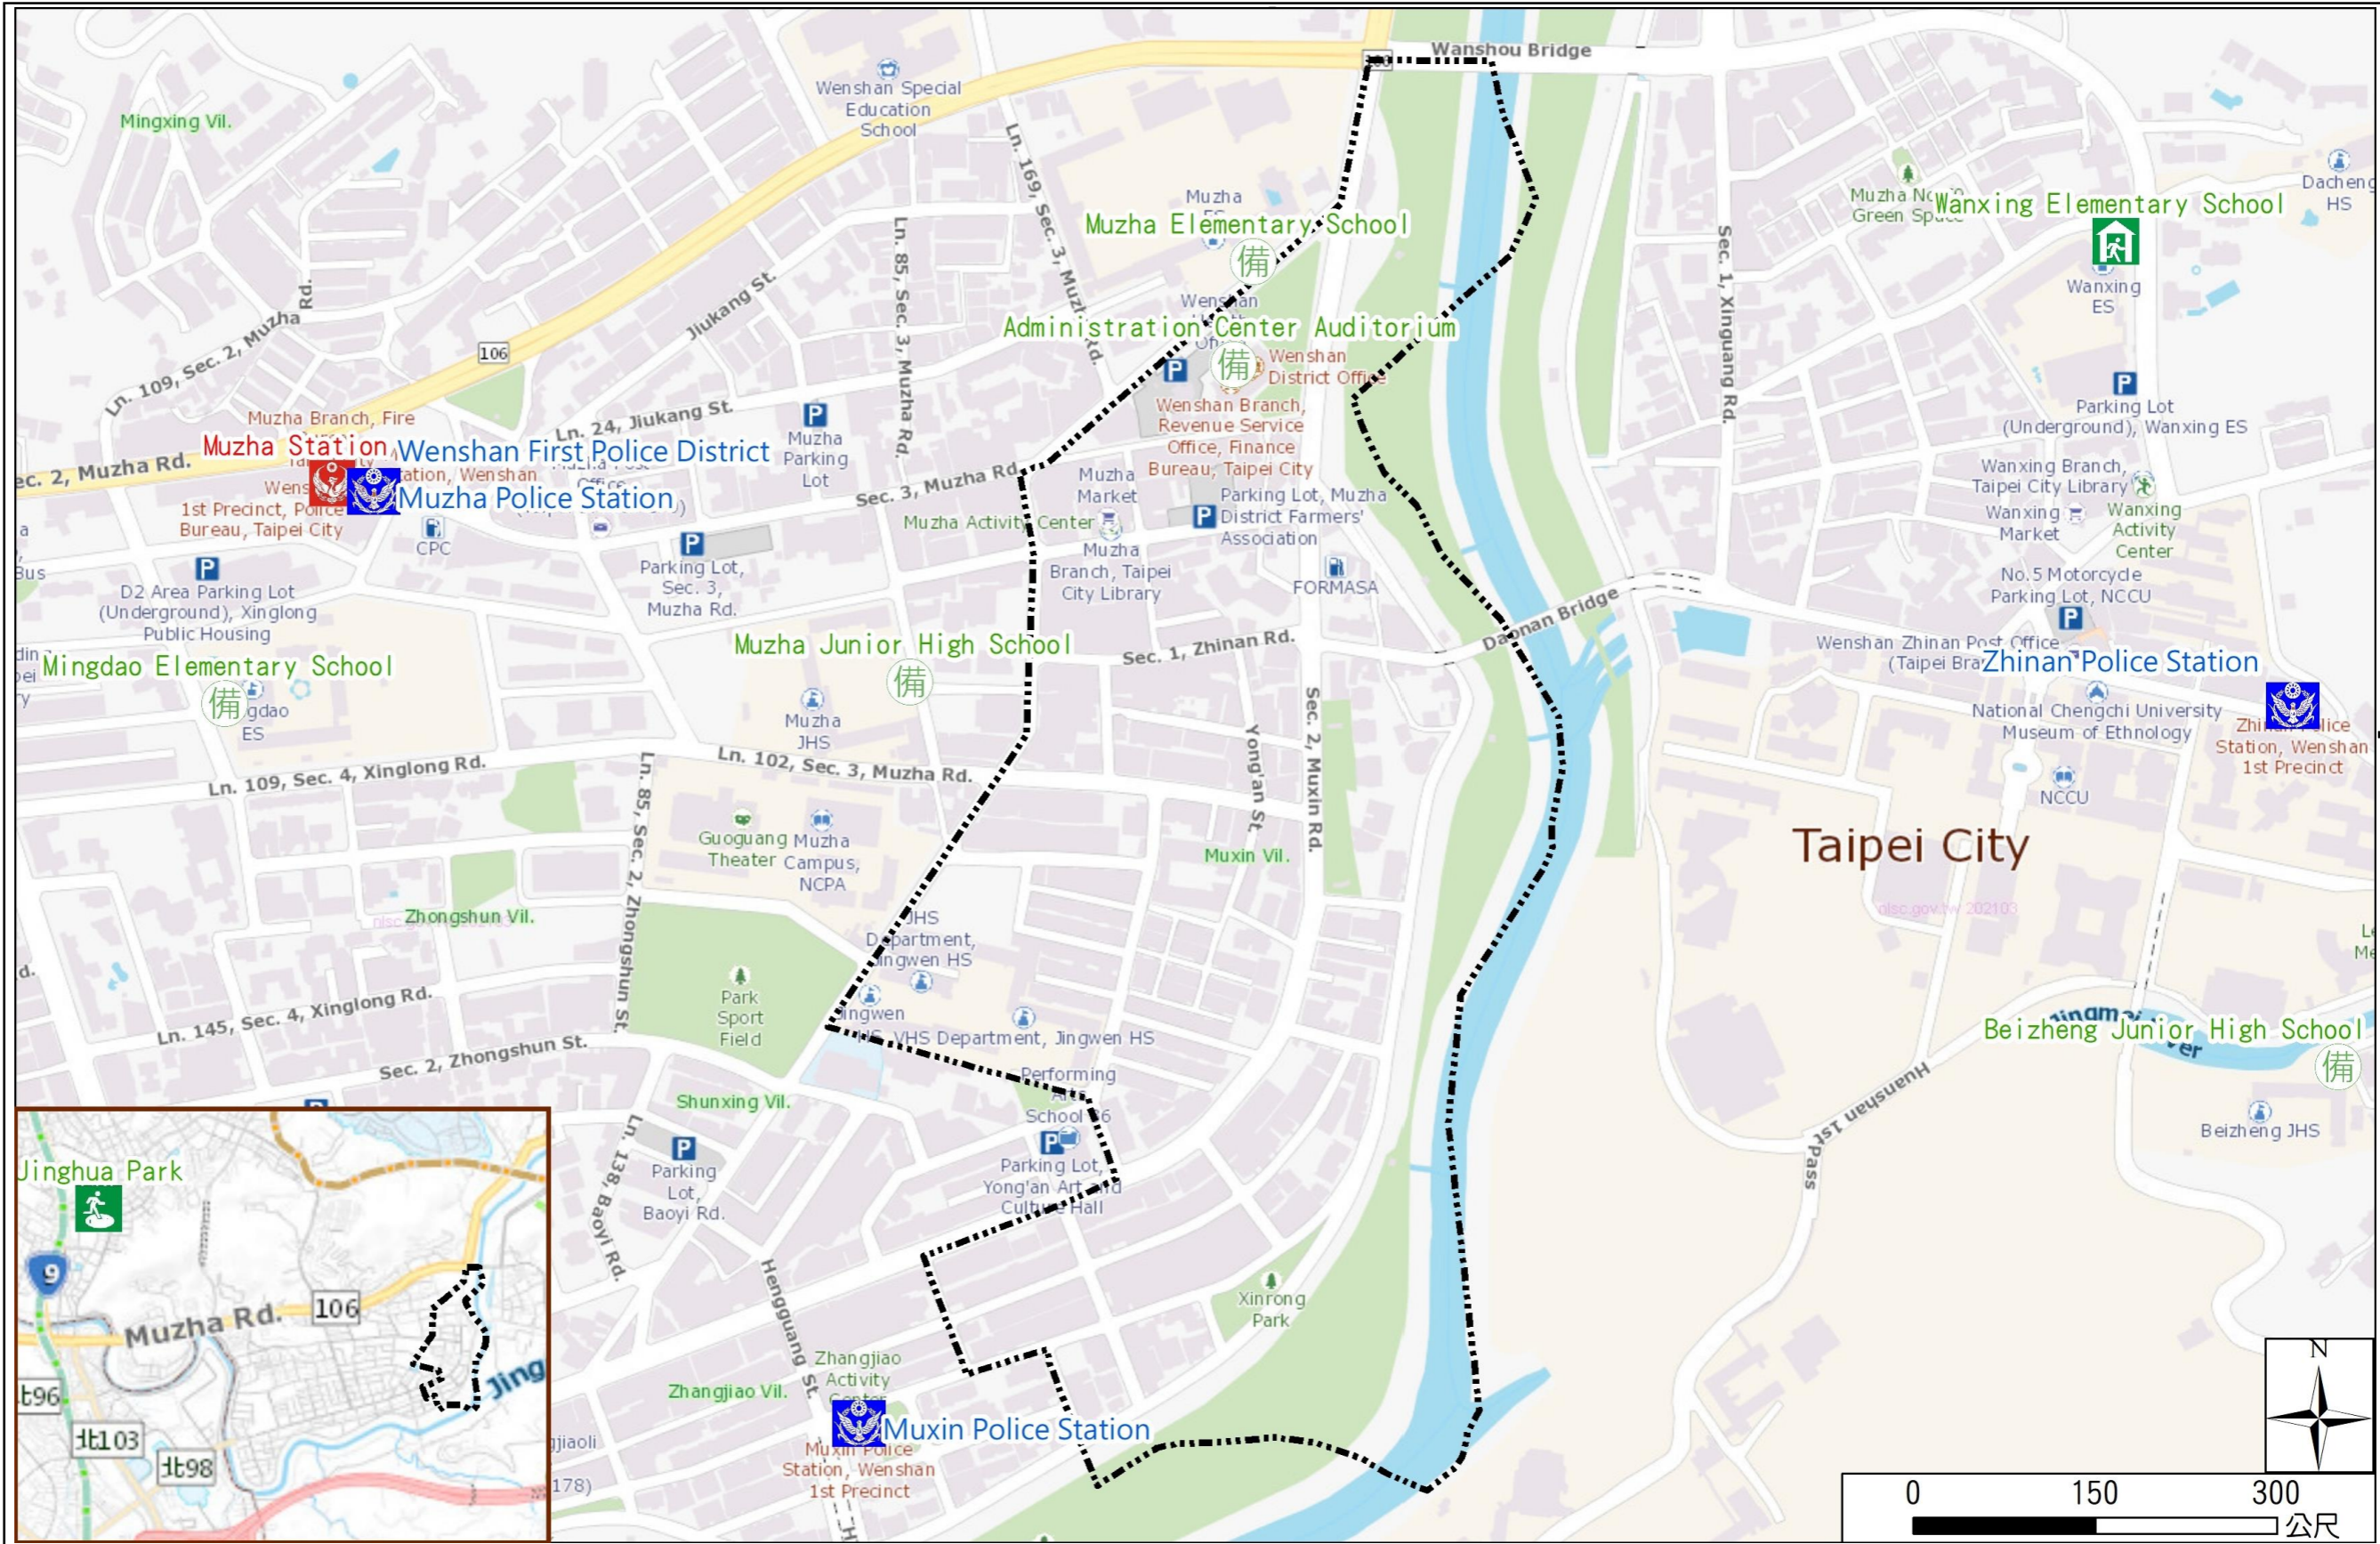

Muxin Vil., Wenshan Dist., Taipei City Evacuation Map

Emergency notification

Taipei Citizen Hotline : 1999
 Fire Department Tel. : 119
 Police Department Tel. : 110
 EOC of Wenshan Dist.
 Non-emergency number :
 02-29365522
 Emergency number :
 02-66290119 ,86615818
 Officer
 Mobile : 0972-246028
 Note: Please call this District's
 EOC to ensure that the evacuation
 shelter is open

Disaster Prevention Information Website

Taipei City Disaster Prevention Information Website

Evacuation Principle

Flood: Vertical evacuation or preventive evacuation
 Earthquake :

More disaster prevention knowledge :
 Taipei City Disaster Prevention Guide

Evacuation Shelter

Name	Jinghua Park Shelter for Earthquake
Address	Intersection of Jingxing Rd. and Jinghua St.
Capacity	1347
Contact number	02-27884255
Name	Wanxing Elementary School (School for Priority Shelter) Shelter for Flood
Address	No. 114, Sec. 2, Xiuming Rd.
Capacity	125
Contact number	02-29381721#131
Name	Administration Center Auditorium
Address	10F, No. 220, Sec. 3, Mujha Rd.
Capacity	60
Contact number	02-29365522#324
Name	Muzha Elementary School
Address	No. 191, Sec. 3, Mujha Rd.
Capacity	155
Contact number	02-29391234#631