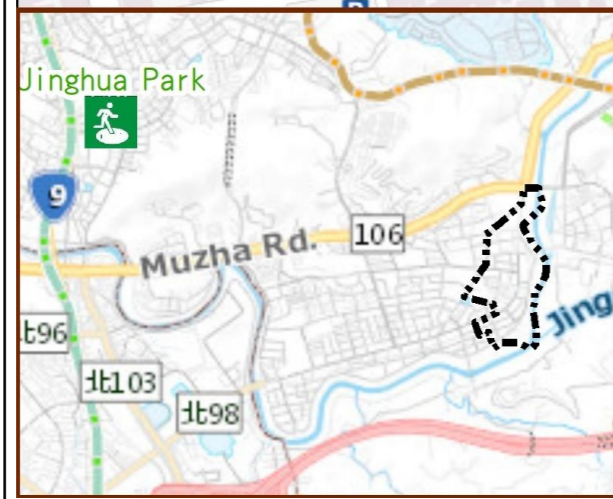

Evacuation Shelter

Name	Jinghua Park Shelter for Earthquake
Address	Intersection of Jingxing Rd. and Jinghua St.
Capacity	1347
Contact number	02-27884255
Name	Wanxing Elementary School (School for Priority Shelter) Shelter for Flood
Address	No. 114, Sec. 2, Xiuming Rd.
Capacity	125
Contact number	02-29381721#131
Name	Administration Center Auditorium
Address	10F, No. 220, Sec. 3, Mujha Rd.
Capacity	60
Contact number	02-29365522#324
Name	Muzha Elementary School
Address	No. 191, Sec. 3, Mujha Rd.
Capacity	155
Contact number	02-29391234#631