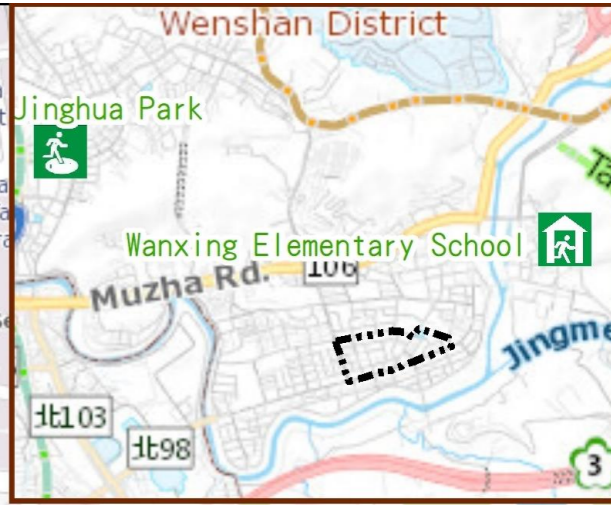

Shunxing Vil., Wenshan Dist., Taipei City Evacuation Map

Emergency notification

Taipei Citizen Hotline : 1999
 Fire Department Tel. : 119
 Police Department Tel. : 110
 EOC of Wenshan Dist.
 Non-emergency number : 02-29365522
 Emergency number : 02-66290119
 Officer
 Mobile : 0972-246029
 Note: Please call this District's EOC to ensure that the evacuation shelter is open

Evacuation Shelter

Name	Jinghua Park Shelter for Earthquake
Address	Intersection of Jingxing Rd. and Jinghua St.
Capacity	1347
Contact number	02-27884255
Name	Wanxing Elementary School (School for Priority Shelter) Shelter for Flood
Address	No. 114, Sec. 2, Xiuming Rd.
Capacity	125
Contact number	02-29381721#131
Name	Mingdao Elementary School
Address	No. 61, Ln. 138, Sec. 2, Muzha Rd.
Capacity	42
Contact number	02-29392821#130
Name	Lixing Elementary School
Address	No. 7, Ln. 155, Sec. 3, Muxin Rd.
Capacity	30
Contact number	02-29363995#821