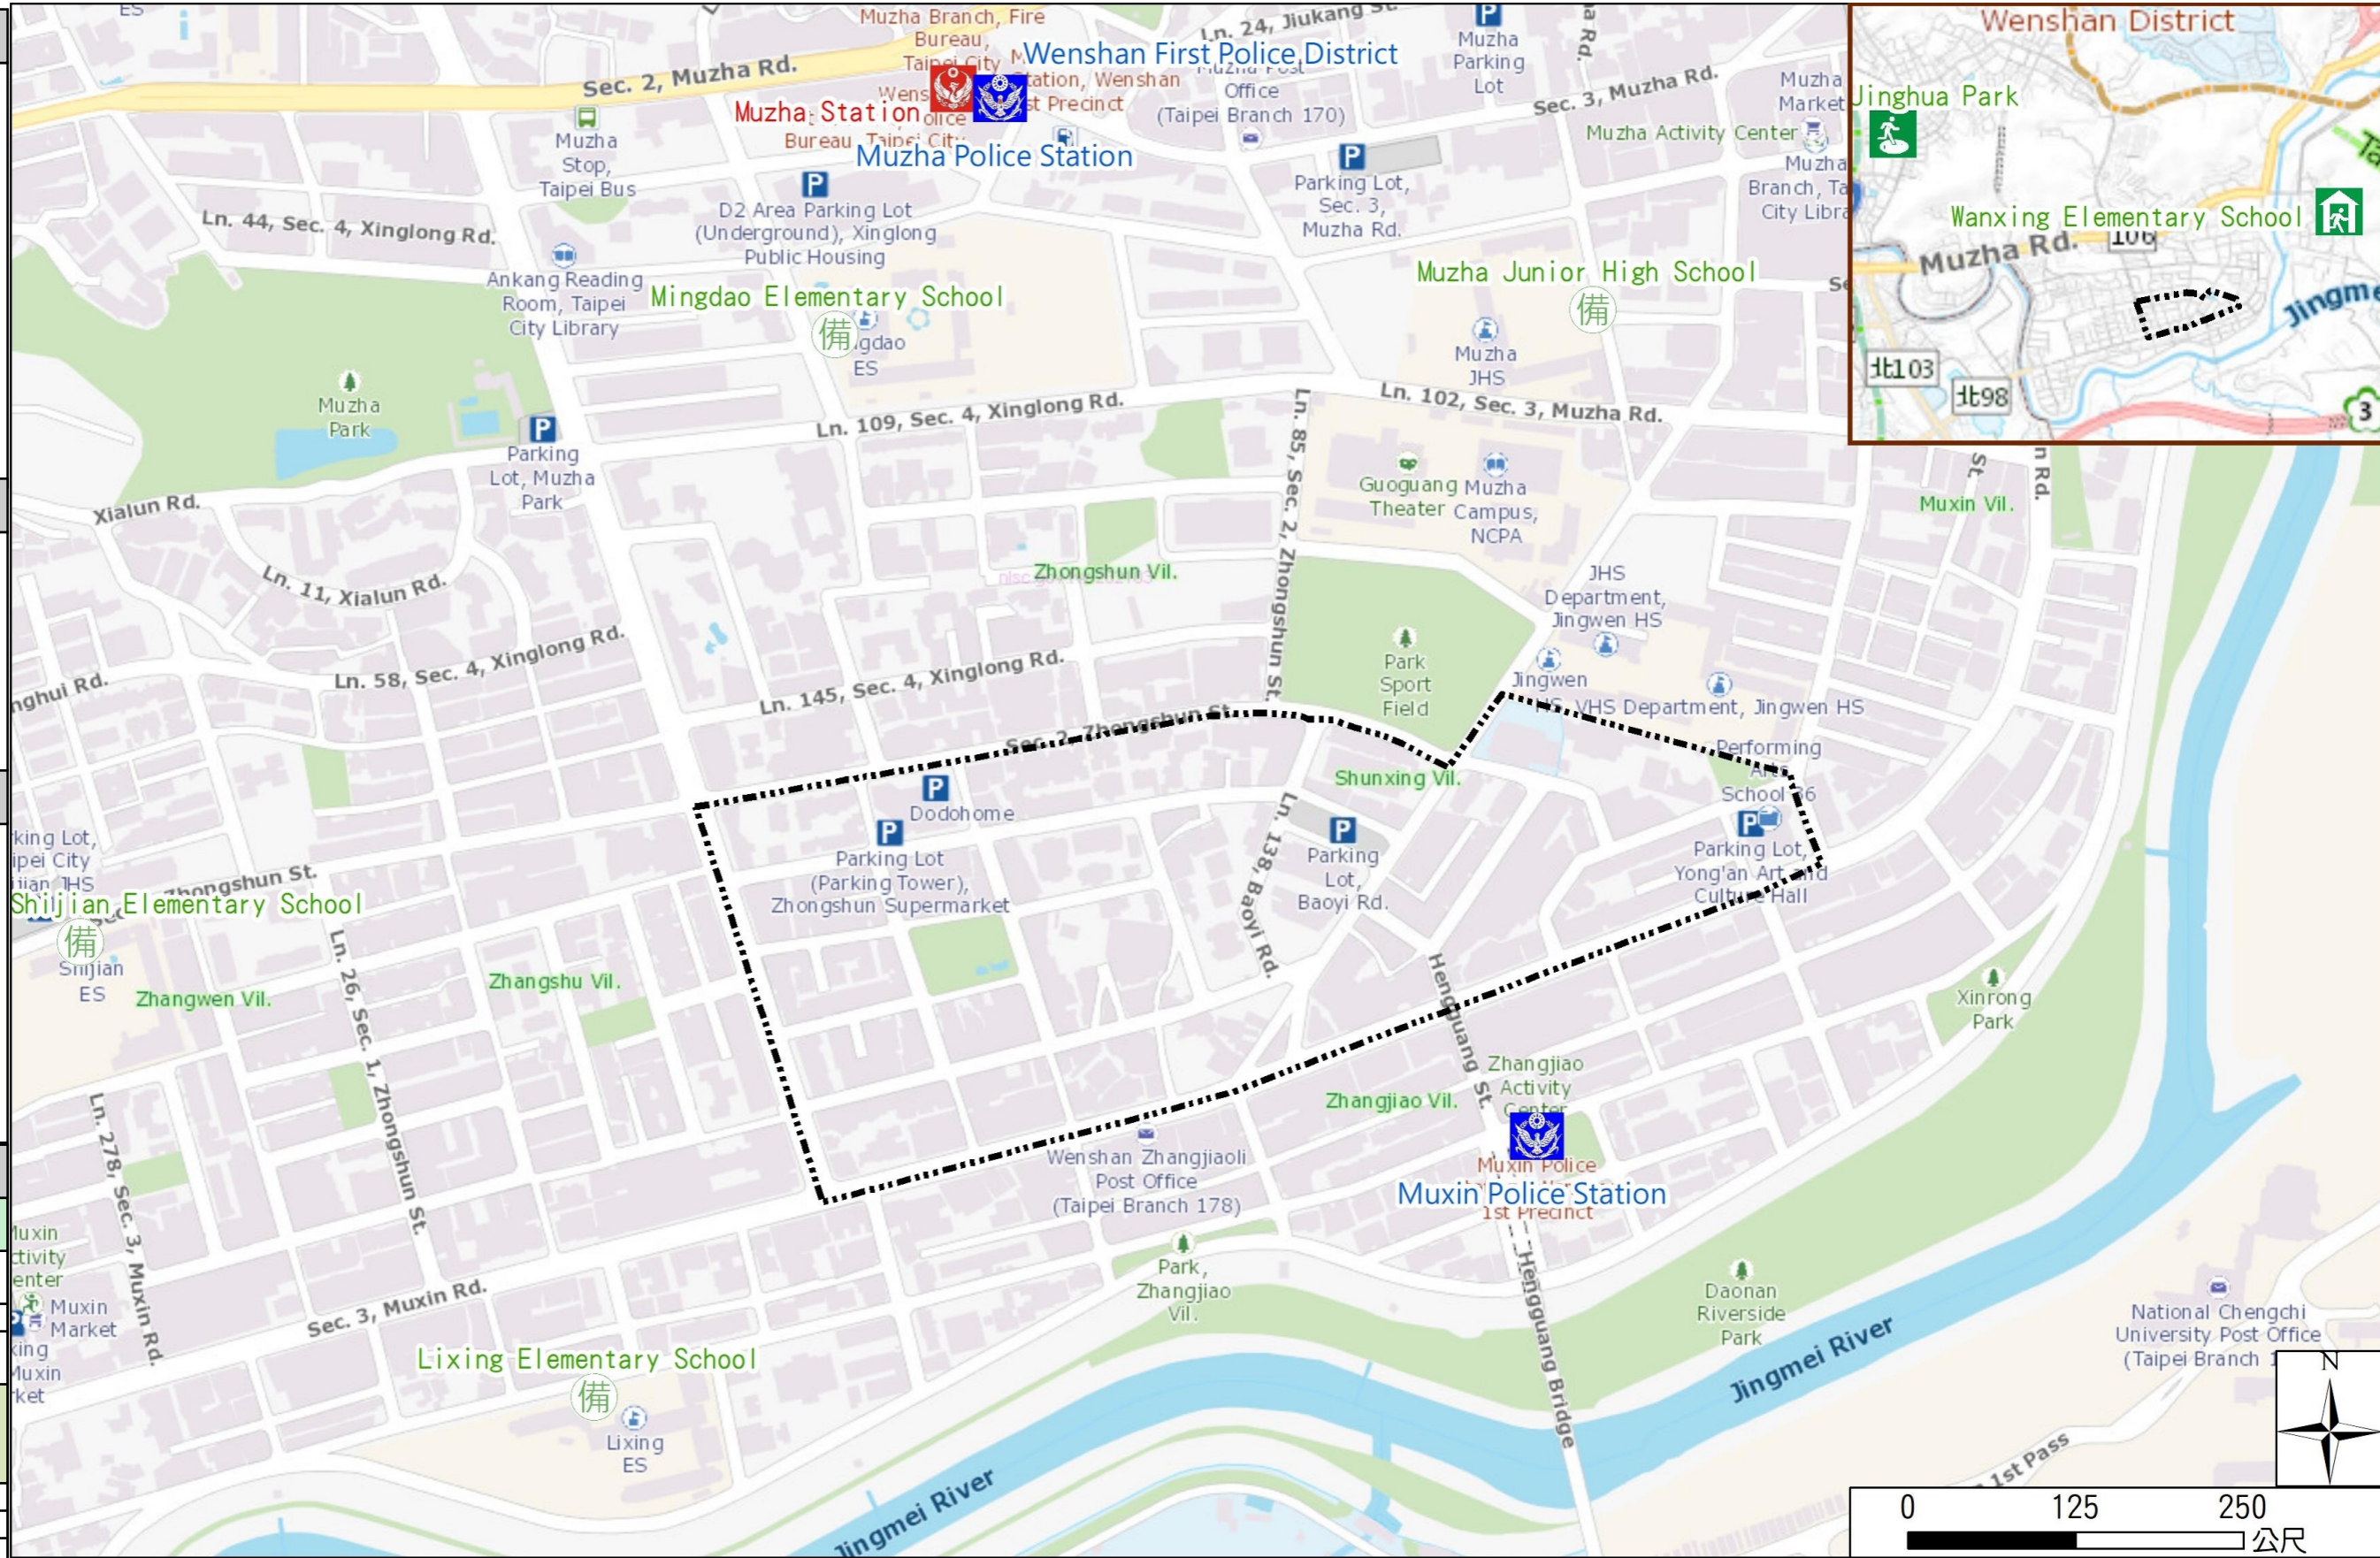

Shunxing Vil., Wenshan Dist., Taipei City Evacuation Map

Emergency notification

Taipei Citizen Hotline : 1999
 Fire Department Tel. : 119
 Police Department Tel. : 110
 EOC of Wenshan Dist.
 Non-emergency number : 02-29365522
 Emergency number : 02-66290119
 Officer
 Mobile : 0972-246029
 Note: Please call this District's EOC to ensure that the evacuation shelter is open

Disaster Prevention Information Website

Taipei City Disaster Prevention Information Website

Evacuation Principle

Flood: Vertical evacuation or preventive evacuation
 Earthquake :

More disaster prevention knowledge :
 Taipei City Disaster Prevention Guide

Evacuation Shelter

Name	Jinghua Park Shelter for Earthquake
Address	Intersection of Jingxing Rd. and Jinghua St.
Capacity	1347
Contact number	02-27884255
Name	Wanxing Elementary School (School for Priority Shelter) Shelter for Flood
Address	No. 114, Sec. 2, Xiuming Rd.
Capacity	125
Contact number	02-29381721#131
Name	Mingdao Elementary School
Address	No. 61, Ln. 138, Sec. 2, Muzha Rd.
Capacity	42
Contact number	02-29392821#130
Name	Lixing Elementary School
Address	No. 7, Ln. 155, Sec. 3, Muxin Rd.
Capacity	30
Contact number	02-29363995#821