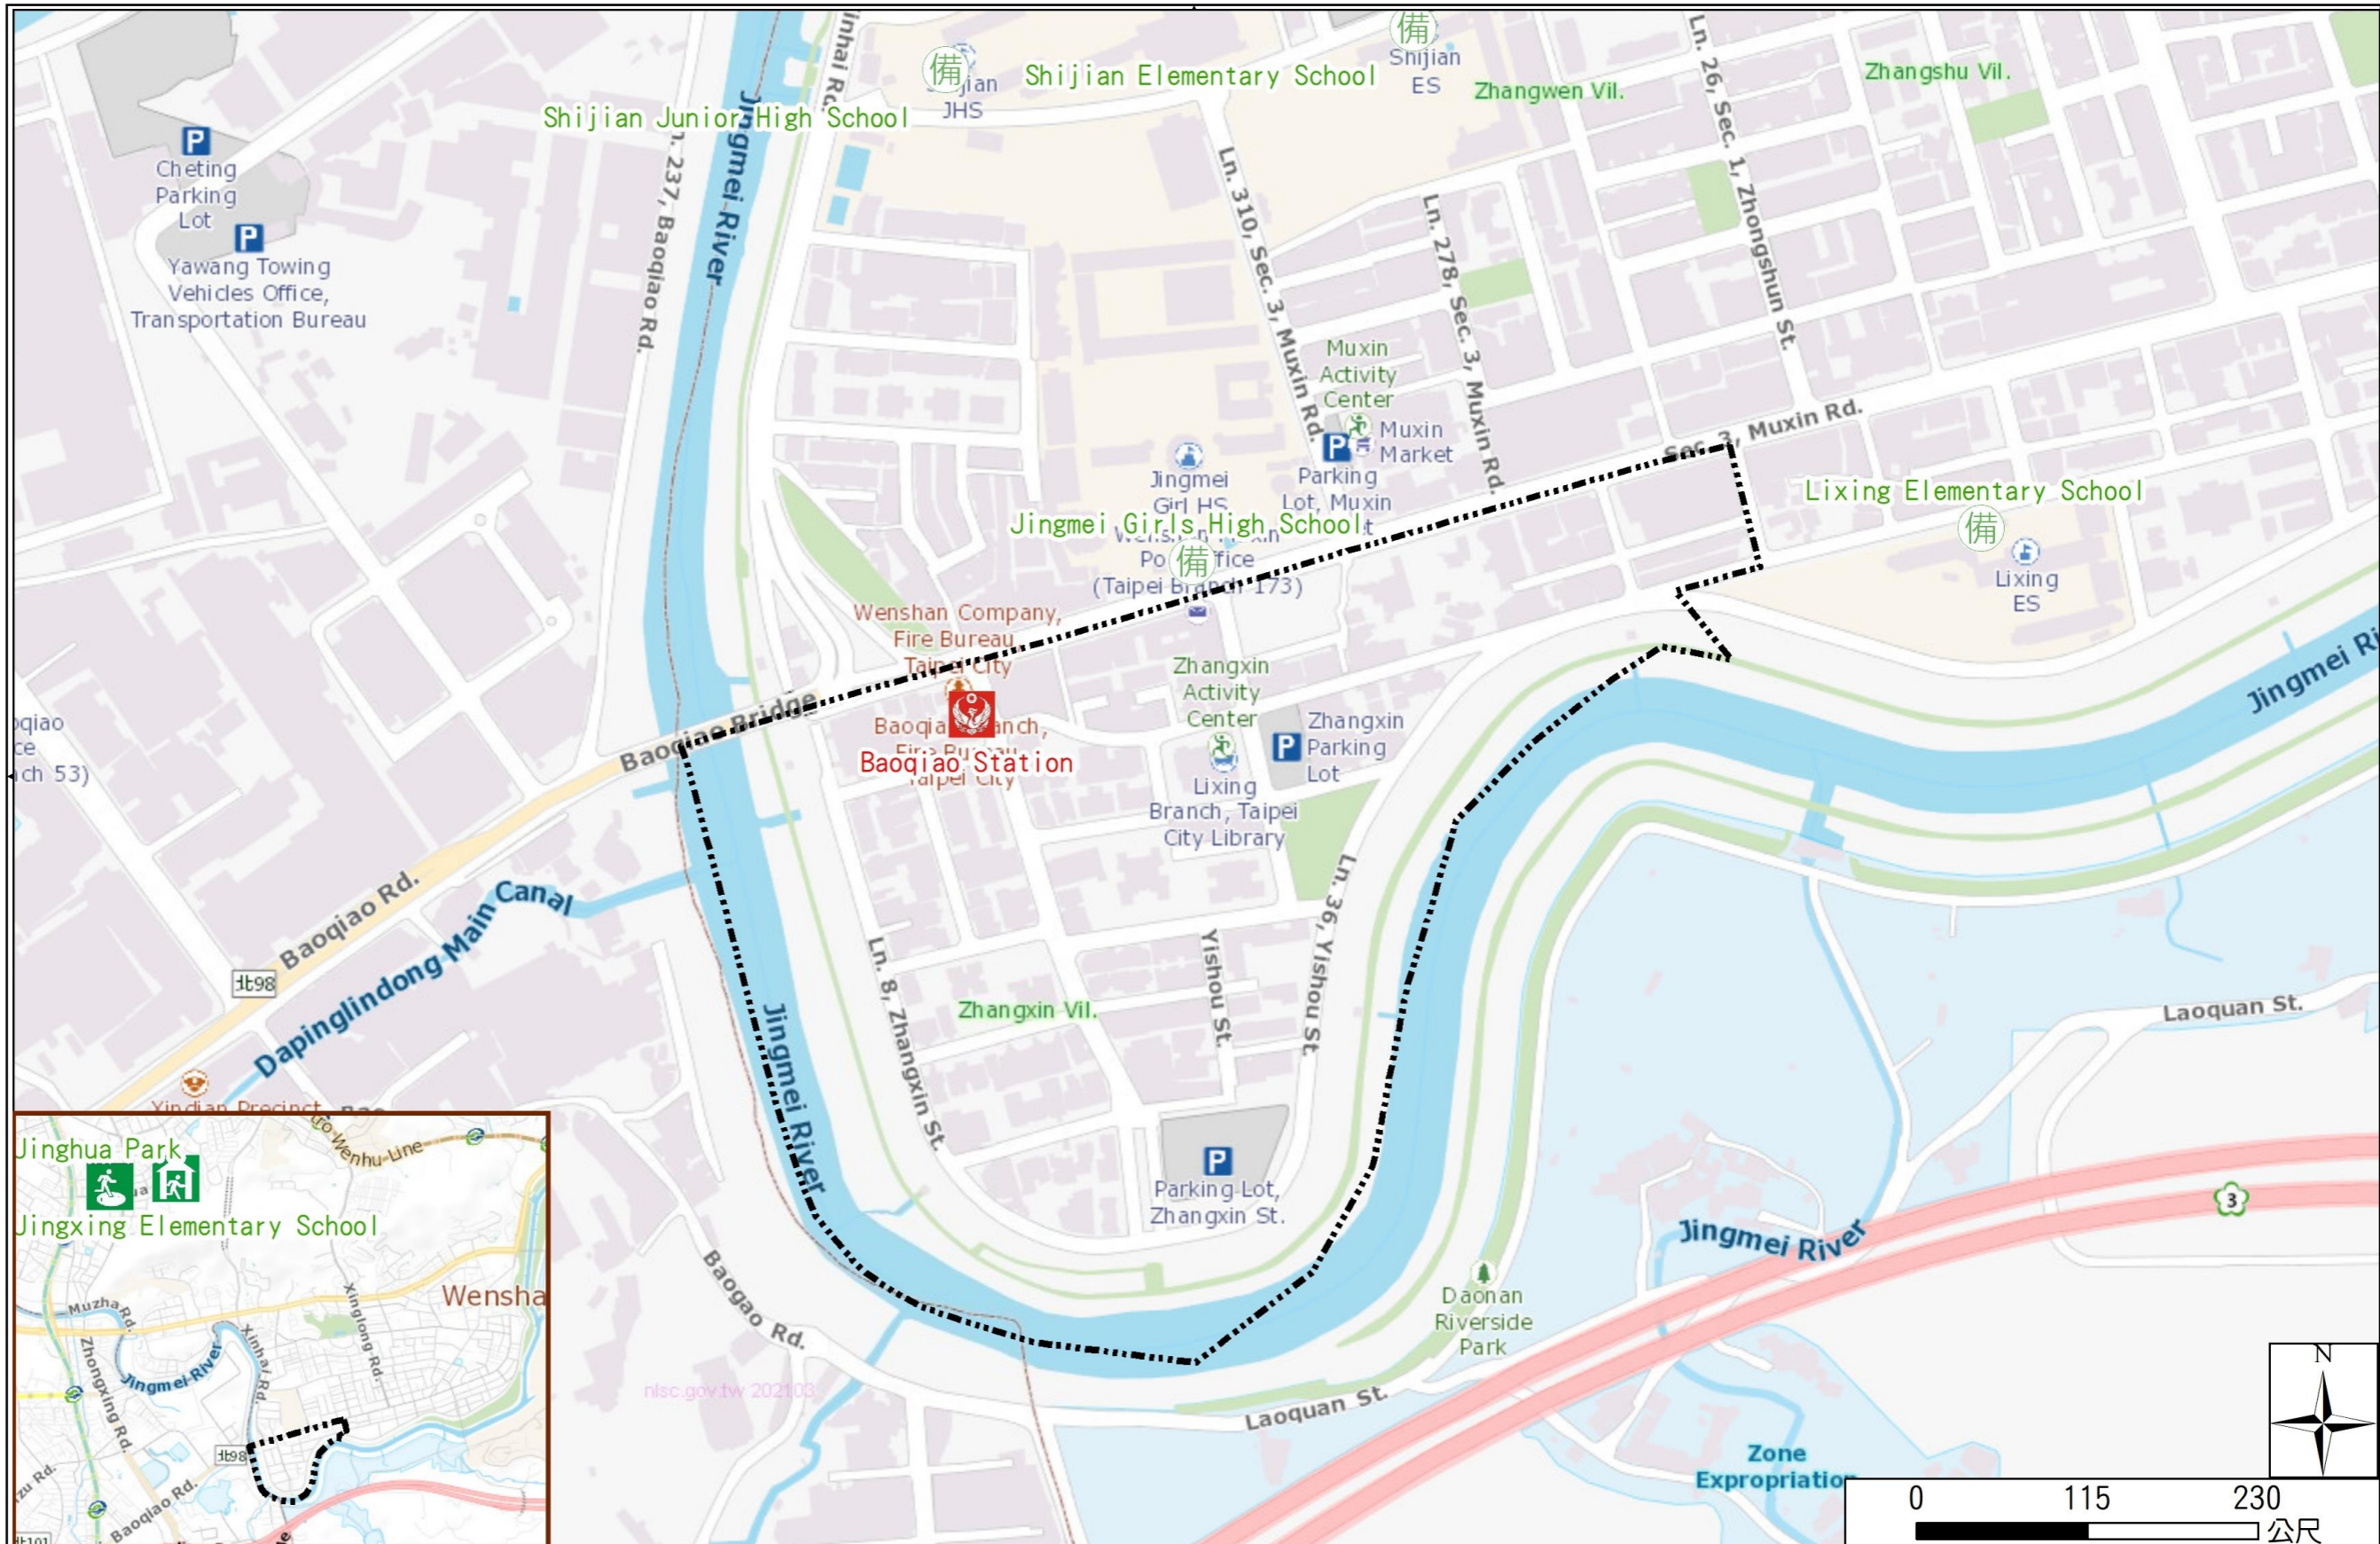

Disaster Prevention Information Website

Taipei City Disaster Prevention Information Website

Evacuation Principle

Flood: Vertical evacuation or preventive evacuation
 Earthquake :

More disaster prevention knowledge :
 Taipei City Disaster Prevention Guide

Evacuation Shelter

Name	Jinghua Park Shelter for Earthquake
Address	Intersection of Jingxing Rd. and Jinghua St.
Capacity	1347
Contact number	02-27884255
Name	Jingxing Elementary School (School for Priority Shelter) Shelter for Earthquake
Address	No. 21, Ln. 150, Jinghua St.
Capacity	126
Contact number	02-29329439#730
Name	Jingmei Girls High School
Address	No. 312, Sec. 3, Muxin Rd.
Capacity	300
Contact number	02-29368847#213
Name	Lixing Elementary School
Address	No. 7, Ln. 155, Sec. 3, Muxin Rd.
Capacity	30
Contact number	02-29363995#821