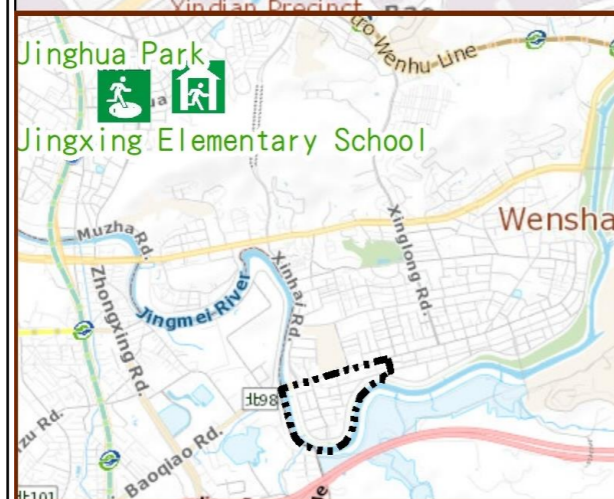

Evacuation Shelter

Name	Jinghua Park Shelter for Earthquake
Address	Intersection of Jingxing Rd. and Jinghua St.
Capacity	1347
Contact number	02-27884255
Name	Jingxing Elementary School (School for Priority Shelter) Shelter for Earthquake
Address	No. 21, Ln. 150, Jinghua St.
Capacity	126
Contact number	02-29329439#730
Name	Jingmei Girls High School
Address	No. 312, Sec. 3, Muxin Rd.
Capacity	300
Contact number	02-29368847#213
Name	Lixing Elementary School
Address	No. 7, Ln. 155, Sec. 3, Muxin Rd.
Capacity	30
Contact number	02-29363995#821