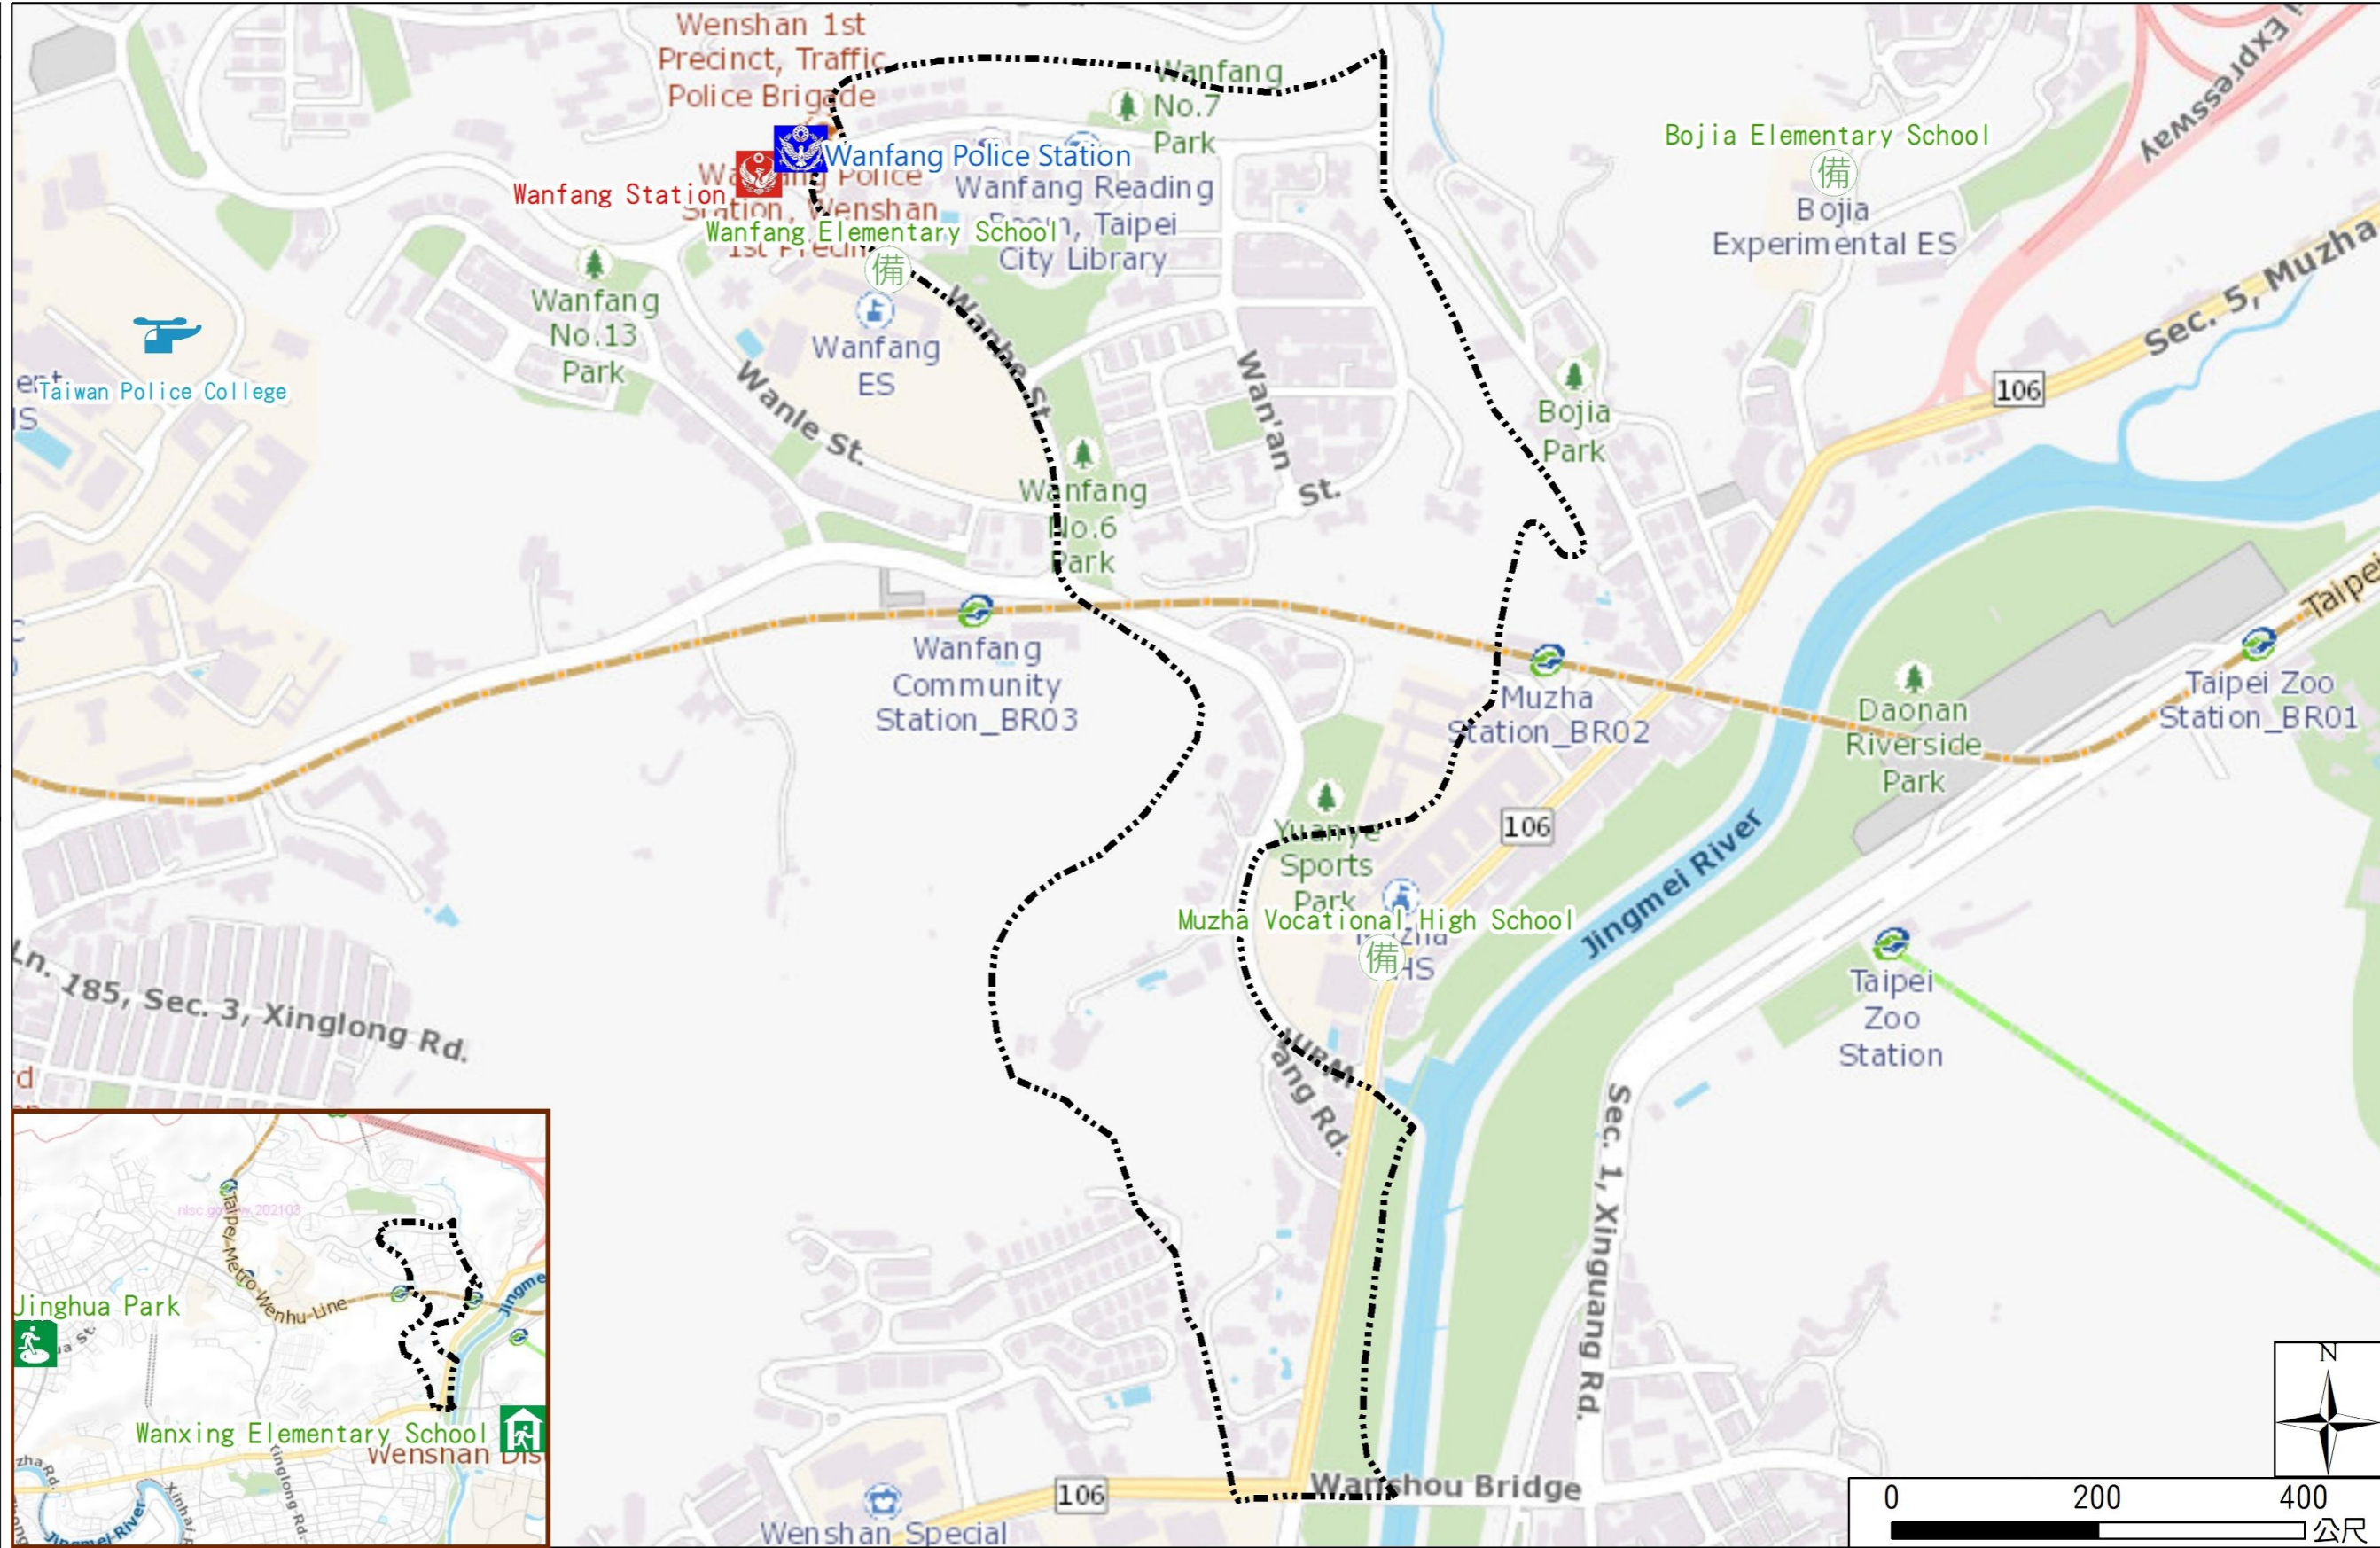

Wanfang Vil., Wenshan Dist., Taipei City Evacuation Map

Emergency notification

Taipei Citizen Hotline : 1999
Fire Department Tel. : 119
Police Department Tel. : 110
EOC of Wenshan Dist.
Non-emergency number :
02-29365522
Emergency number :
02-66290119
02-86615818
Officer
Mobile : 0972-246033
Note: Please call this District's
EOC to ensure that the evacuation
shelter is open

Disaster Prevention
Information Website

Taipei City Disaster Prevention
Information Website

Evacuation Principle

Flood: Vertical evacuation or
preventive evacuation
Earthquake :

More disaster
prevention
knowledge :
Taipei City Disaster
Prevention Guide

Evacuation Shelter

Name	Jinghua Park Shelter for Earthquake
Address	Intersection of Jingxing Rd. and Jinghua St.
Capacity	1347
Contact number	02-27884255
Name	Wanxing Elementary School (School for Priority Shelter) Shelter for Flood
Address	No. 114, Sec. 2, Xiuming Rd.
Capacity	125
Contact number	02-29381721#131
Name	Muzha Vocational High School
Address	No. 77, Sec. 4, Muzha Rd.
Capacity	169
Contact number	02-22300506#601
Name	Wanfang Elementary School
Address	No. 1, Wanhe St.
Capacity	135
Contact number	02-22301232#831

圖例
Legend

里界 Village Boundary	避難收容處所 Evacuation Shelter	防救災單位 Disaster Rescue Resources	重要地標 Landmark
里界 Village Boundary	室內避難收容處所(優先安置學校) Indoor Evacuation Shelter (School for Priority Shelter) 室外避難收容處所(防災公園) Outdoor Evacuation Shelter (Disaster Prevention Park) 避難收容處所(備用) Evacuation Shelter (Backup)	警察單位 Police Department 消防單位 Fire Department 急救責任醫院 Designated Hospital (Emergency Medical Treatment)	重要地標 Landmark 直升機起降場 Helipad