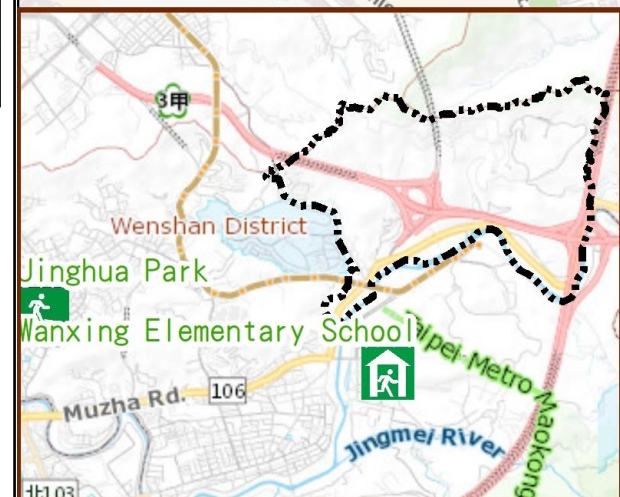

Evacuation Shelter

Name	Jinghua Park Shelter for Earthquake
Address	Intersection of Jingxing Rd. and Jinghua St.
Capacity	1347
Contact number	02-27884255
Name	Wanxing Elementary School (School for Priority Shelter) Shelter for Flood
Address	No. 114, Sec. 2, Xiuming Rd.
Capacity	125
Contact number	02-29381721#131
Name	Bo-Jia Experimental Primary School
Address	No. 14-1, Ln. 159, Sec. 4, Muzha Rd.
Capacity	30
Contact number	02-22302585#121
Name	Muzha Vocational High School
Address	No. 77, Sec. 4, Muzha Rd.
Capacity	169
Contact number	02-22300506#601