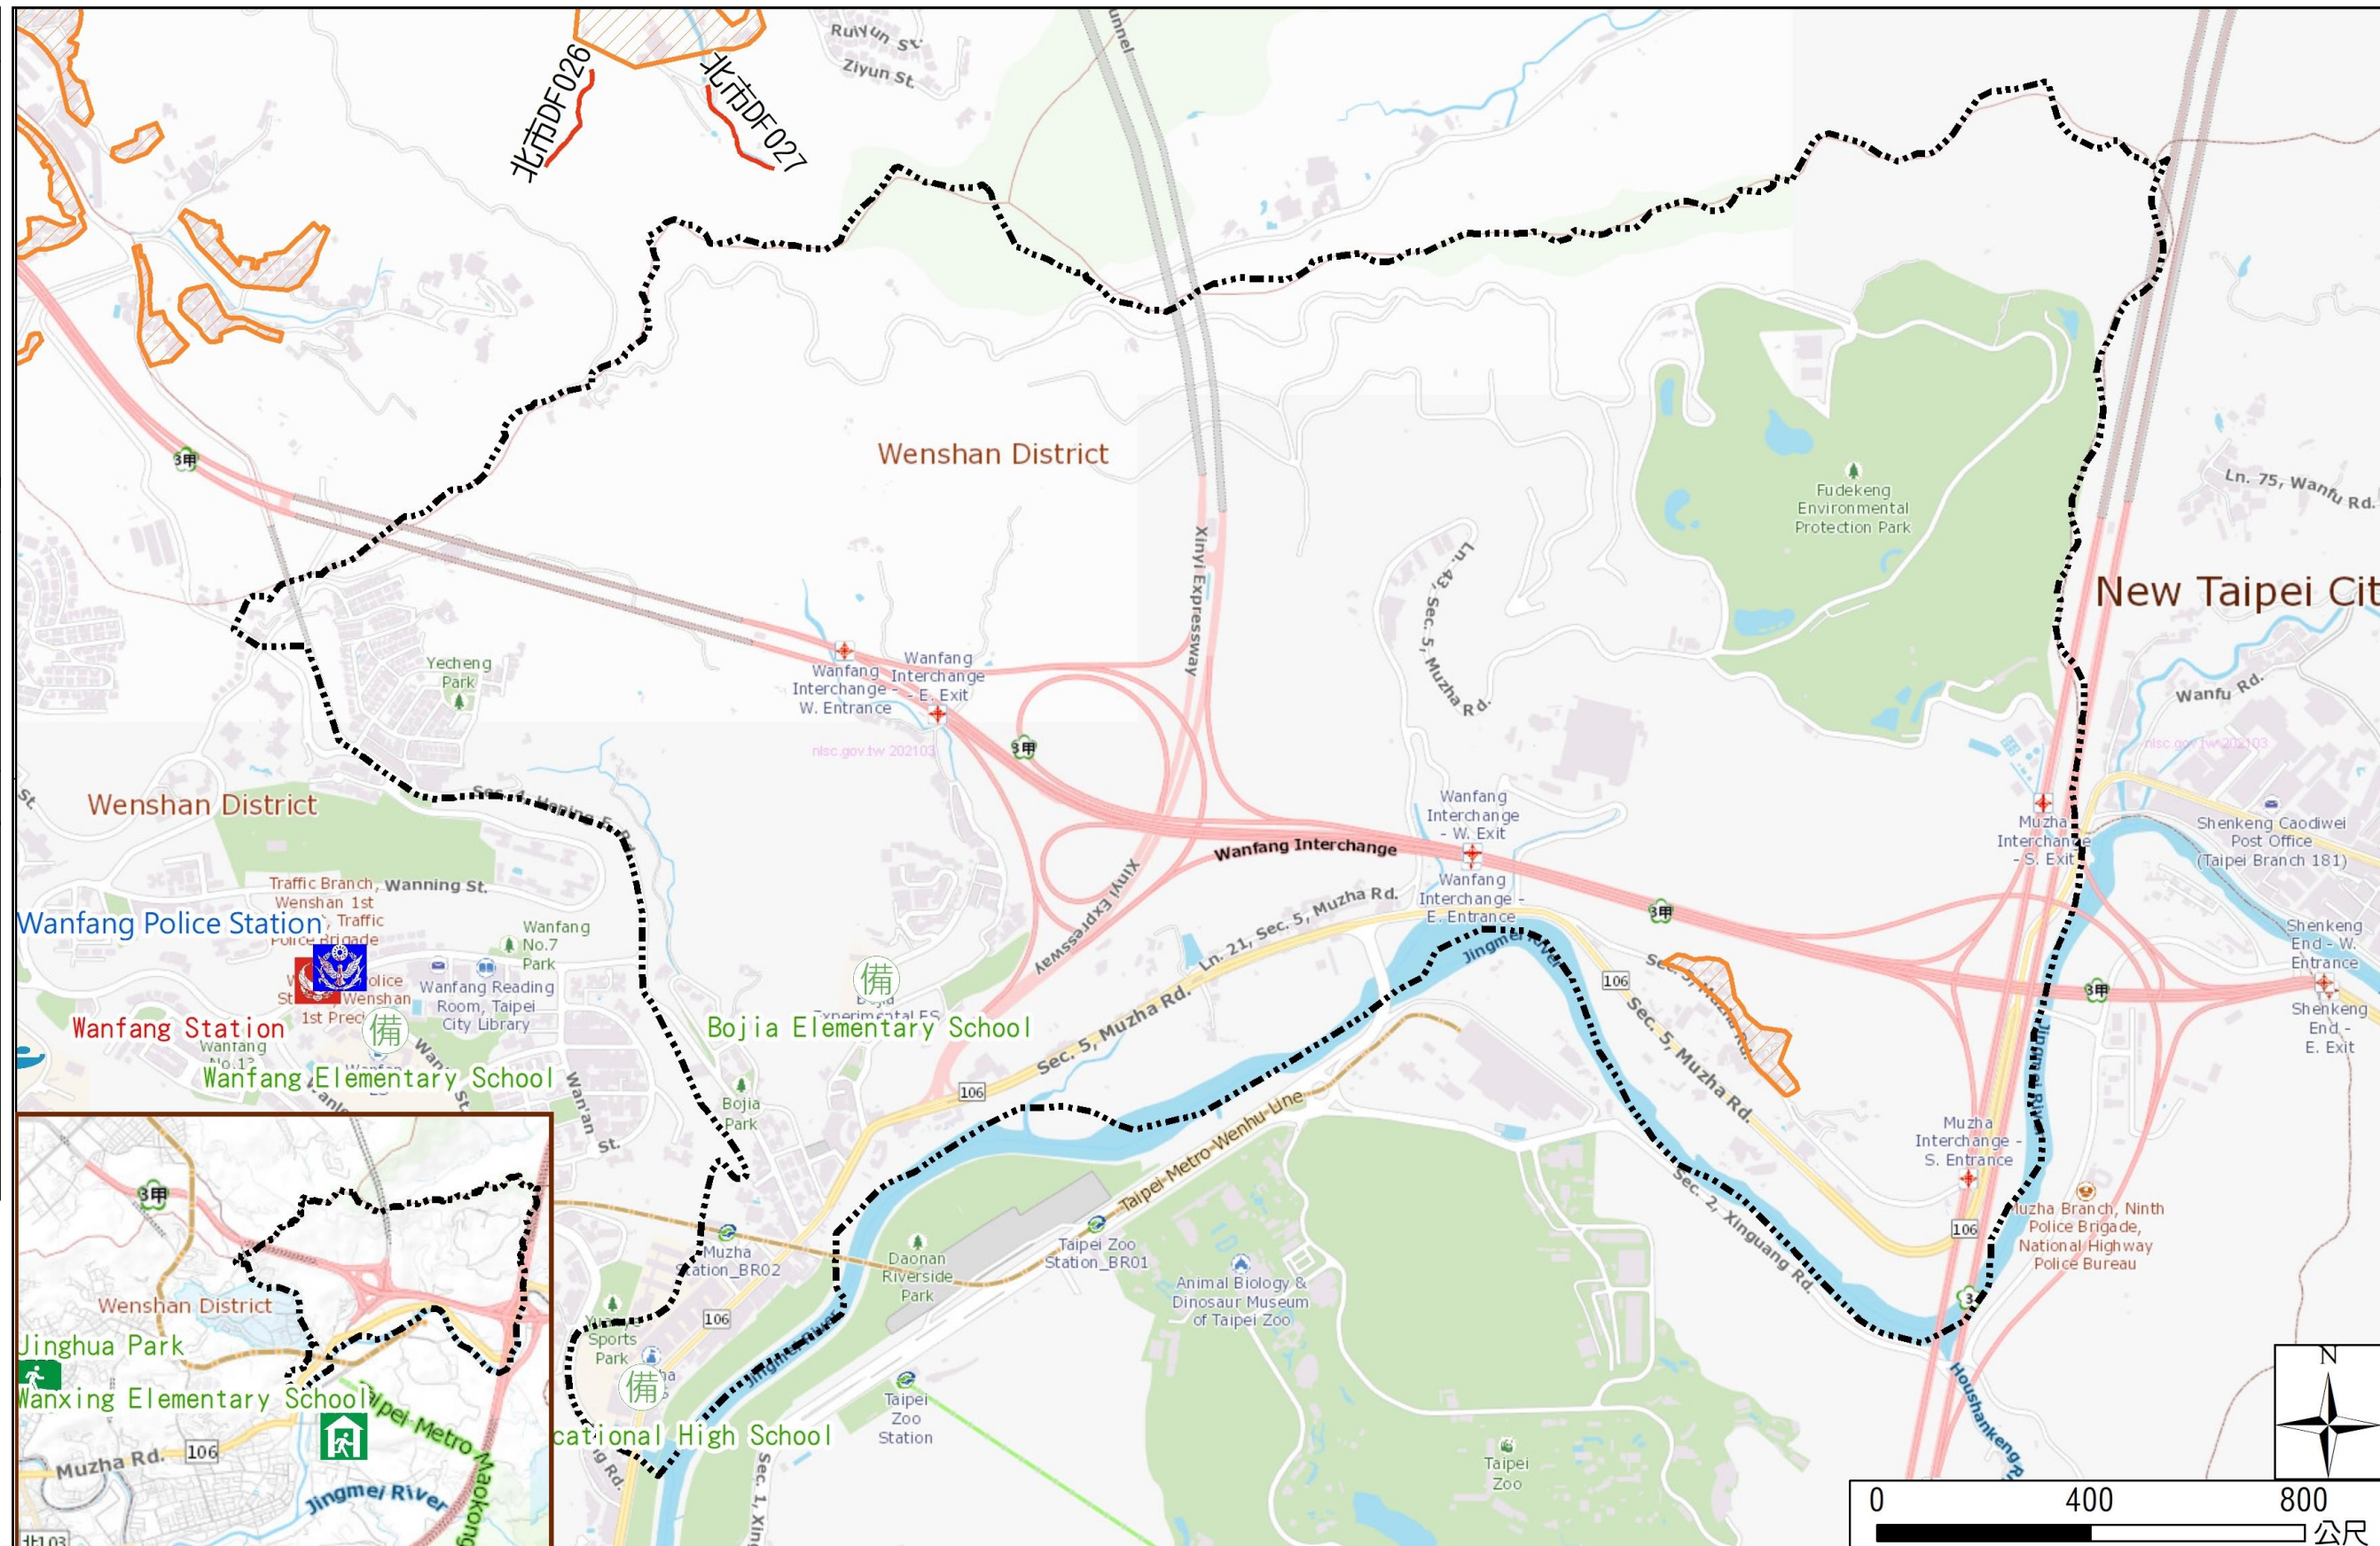

Bojia Vil., Wenshan Dist., Taipei City Evacuation Map

Emergency notification

Taipei Citizen Hotline : 1999
Fire Department Tel. : 119
Police Department Tel. : 110
EOC of Wenshan Dist.
Non-emergency number : 02-29365522
Emergency number : 02-66290119
02-86615818
Officer Mobile : 0972-246053
Note: Please call this District's EOC to ensure that the evacuation shelter is open

Disaster Prevention Information Website

[Taipei City Disaster Prevention Information Website](#)

Evacuation Principle

Flood: Vertical evacuation or preventive evacuation
Earthquake :

More disaster prevention knowledge : [Taipei City Disaster Prevention Guide](#)

Evacuation Shelter

Name	Jinghua Park Shelter for Earthquake
Address	Intersection of Jingxing Rd. and Jinghua St.
Capacity	1347
Contact number	02-27884255
Name	Wanxing Elementary School (School for Priority Shelter) Shelter for Flood
Address	No. 114, Sec. 2, Xiuming Rd.
Capacity	125
Contact number	02-29381721#131
Name	Bo-Jia Experimental Primary School
Address	No. 14-1, Ln. 159, Sec. 4, Muzha Rd.
Capacity	30
Contact number	02-22302585#121
Name	Muzha Vocational High School
Address	No. 77, Sec. 4, Muzha Rd.
Capacity	169
Contact number	02-22300506#601

Legend 圖例	里界 Village Boundary	避難收容處所 Evacuation Shelter	防救災單位 Disaster Rescue Resources	重要地標 Landmark
	里界 Village Boundary	 室內避難收容處所(優先安置學校) Indoor Evacuation Shelter (School for Priority Shelter)	 警察單位 Police Department	 重要地標 Landmark
	山坡地老舊聚落 Hillside Communities	 室外避難收容處所(防災公園) Outdoor Evacuation Shelter (Disaster Prevention Park)	 消防單位 Fire Department	
	土石流潛勢溪流 Potential Debris Flow Hazard Torrent	 避難收容處所(備用) Evacuation Shelter (Backup)	 急救責任醫院 Designated Hospital (Emergency Medical Treatment)	
			 直升機起降場 Helipad