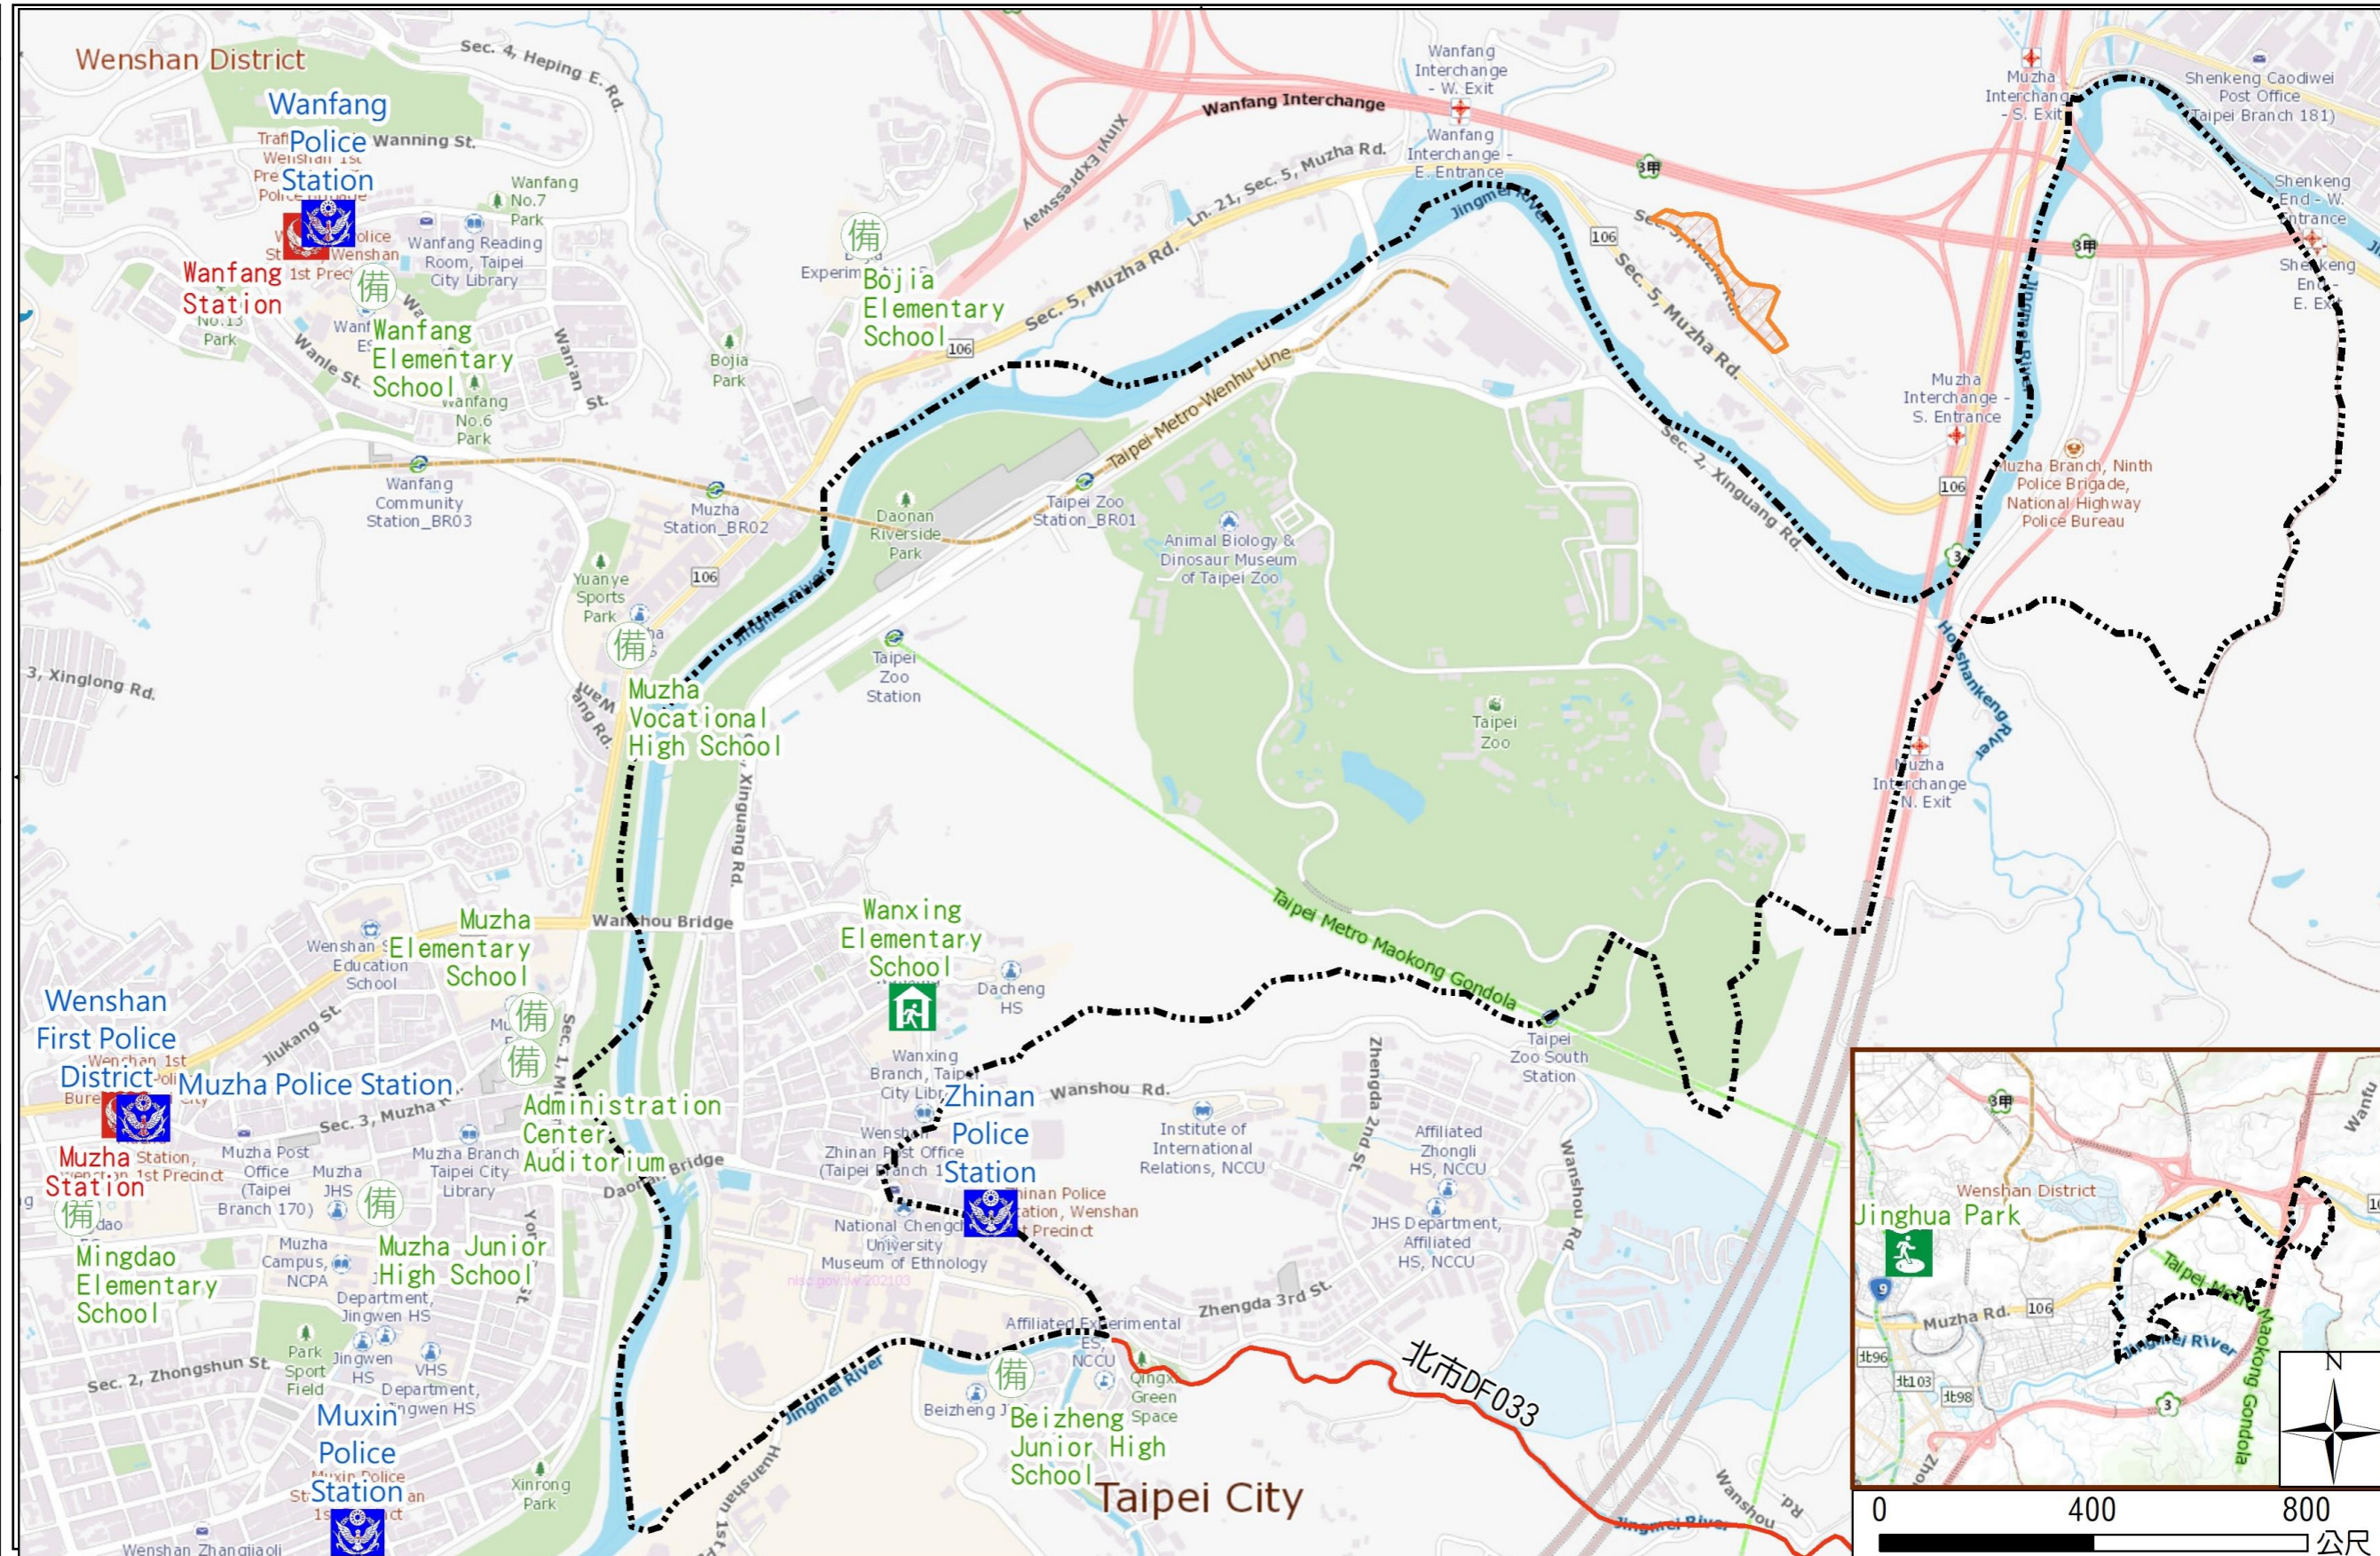

Wanxing Vil., Wenshan Dist., Taipei City Evacuation Map

Emergency notification

Taipei Citizen Hotline : 1999
 Fire Department Tel. : 119
 Police Department Tel. : 110
 EOC of Wenshan Dist.
 Non-emergency number : 02-29365522
 Emergency number : 02-66290119 · 86615818
 Officer
 Mobile : 0972-246035
 Note: Please call this District's EOC to ensure that the evacuation shelter is open

Disaster Prevention Information Website

Taipei City Disaster Prevention Information Website

Evacuation Principle

Flood: Vertical evacuation or preventive evacuation
 Earthquake :

More disaster prevention knowledge :
 Taipei City Disaster Prevention Guide

Evacuation Shelter

Name	Jinghua Park Shelter for Earthquake
Address	Intersection of Jingxing Rd. and Jinghua St.
Capacity	1347
Contact number	02-27884255
Name	Wanxing Elementary School (School for Priority Shelter) Shelter for Flood
Address	No.114, Sec. 2, Xiuming Rd.
Capacity	125
Contact number	02-29381721#131
Name	Beizheng Junior High School
Address	No.14, Ln. 2, Sec. 3, Zhinan Rd.
Capacity	20
Contact number	02-29393651#51
Name	Muzha Elementary School
Address	No.191, Sec. 3, Muzha Rd.
Capacity	155
Contact number	02-29391234#631

Legend 圖例	里界 Village Boundary	避難收容處所 Evacuation Shelter	防救災單位 Disaster Rescue Resources	重要地標 Landmark
	里界 Village Boundary	 室內避難收容處所(優先安置學校) Indoor Evacuation Shelter (School for Priority Shelter)	 警察單位 Police Department	 直升機起降場 Helipad
	山坡地老舊聚落 Hillside Communities	 室外避難收容處所(防災公園) Outdoor Evacuation Shelter (Disaster Prevention Park)	 消防單位 Fire Department	 重要地標 Landmark
	土石流潛勢溪流 Potential Debris Flow Hazard Torrent	 避難收容處所(備用) Evacuation Shelter (Backup)	 急救責任醫院 Designated Hospital (Emergency Medical Treatment)	