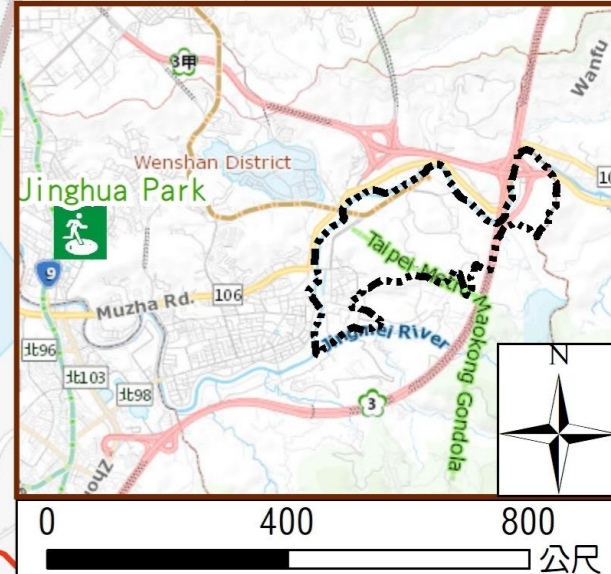

Disaster Prevention Information Website

Taipei City Disaster Prevention Information Website

Evacuation Principle

Flood: Vertical evacuation or preventive evacuation
 Earthquake :

More disaster prevention knowledge :
 Taipei City Disaster Prevention Guide

Evacuation Shelter

Name	Jinghua Park Shelter for Earthquake
Address	Intersection of Jingxing Rd. and Jinghua St.
Capacity	1347
Contact number	02-27884255
Name	Wanxing Elementary School (School for Priority Shelter) Shelter for Flood
Address	No.114, Sec. 2, Xiuming Rd.
Capacity	125
Contact number	02-29381721#131
Name	Beizheng Junior High School
Address	No.14, Ln. 2, Sec. 3, Zhinan Rd.
Capacity	20
Contact number	02-29393651#51
Name	Muzha Elementary School
Address	No.191, Sec. 3, Muzha Rd.
Capacity	155
Contact number	02-29391234#631