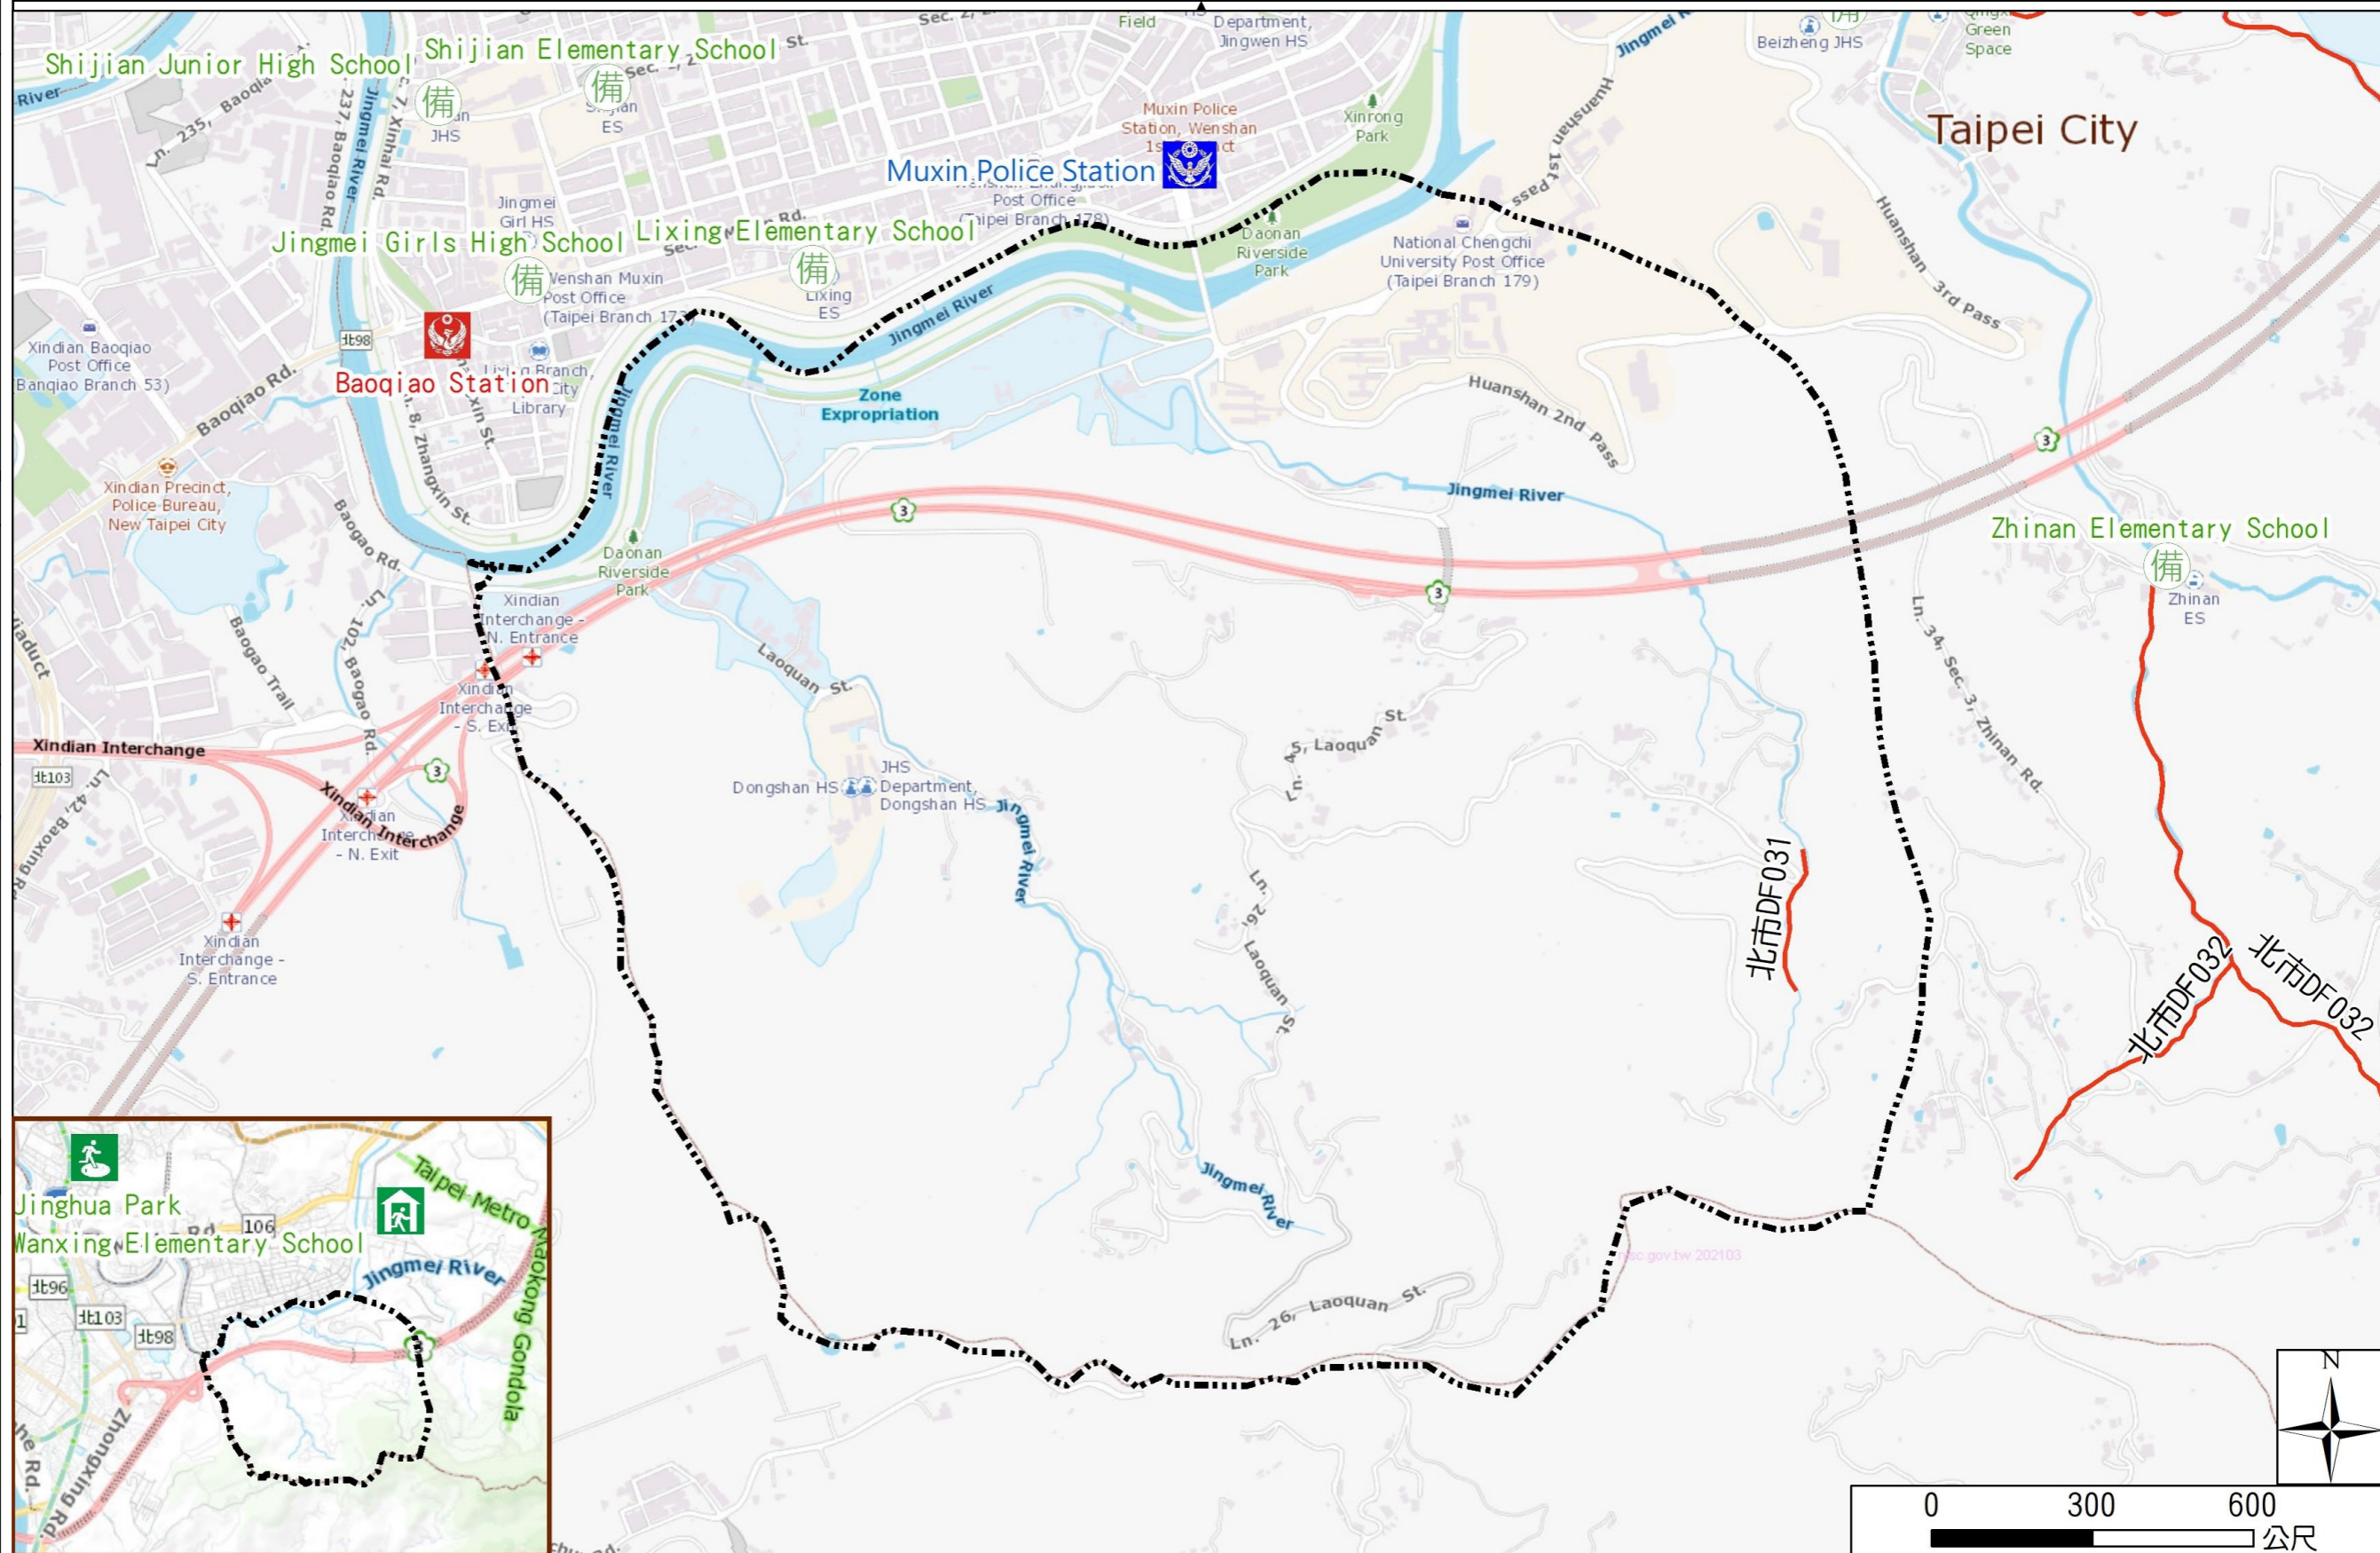

Lauquan Vil., Wenshan Dist., Taipei City Evacuation Map

Emergency notification

Taipei Citizen Hotline : 1999
Fire Department Tel. : 119
Police Department Tel. : 110
EOC of Wenshan Dist.
Non-emergency number : 02-2936-5522
Emergency number : 02-6629-0119、8661-5818
Officer
Mobile : 0972-246037
Note: Please call this District's EOC to ensure that the evacuation shelter is open

Disaster Prevention Information Website

Taipei City Disaster Prevention Information Website

Evacuation Principle

Flood: Vertical evacuation or preventive evacuation
Earthquake :

More disaster prevention knowledge :
Taipei City Disaster Prevention Guide

Evacuation Shelter

Name	Jinghua Park Shelter for Earthquake
Address	Intersection of Jingxing Rd. and Jinghua St.
Capacity	1347
Contact number	02-27884255
Name	Wanxing Elementary School (School for Priority Shelter) Shelter for Flood
Address	No.114, Sec. 2, Xiuming Rd.
Capacity	125
Contact number	02-29381721#131
Name	Jingmei Girls High School
Address	No. 312, Sec. 3, Muxin Rd.
Capacity	300
Contact number	02-29368847#213
Name	Lixing Elementary School
Address	No. 7, Ln. 155, Sec. 3, Muxin Rd.
Capacity	30
Contact number	02-29363995#821

Legend 圖例	里界 Village Boundary	避難收容處所 Evacuation Shelter	防救災單位 Disaster Rescue Resources	重要地標 Landmark
	里界 Village Boundary		警察單位 Police Department	
	山坡地老舊聚落 Hillside Communities		消防單位 Fire Department	
	土石流潛勢溪流 Potential Debris Flow Hazard Torrent		急救責任醫院 Designated Hospital (Emergency Medical Treatment)	
	避難收容處所(備用) Evacuation Shelter (Backup)		直升機起降場 Helipad