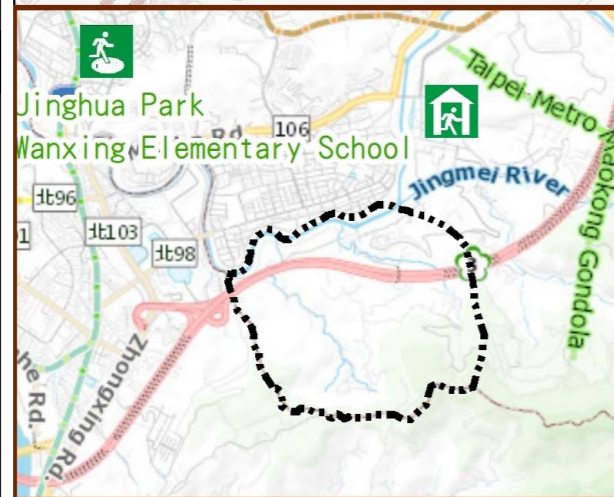

## Evacuation Shelter

Name	Jinghua Park Shelter for Earthquake
Address	Intersection of Jingxing Rd. and Jinghua St.
Capacity	1347
Contact number	02-27884255
Name	Wanxing Elementary School (School for Priority Shelter) Shelter for Flood
Address	No.114, Sec. 2, Xiuming Rd.
Capacity	125
Contact number	02-29381721#131
Name	Jingmei Girls High School
Address	No. 312, Sec. 3, Muxin Rd.
Capacity	300
Contact number	02-29368847#213
Name	Lixing Elementary School
Address	No. 7, Ln. 155, Sec. 3, Muxin Rd.
Capacity	30
Contact number	02-29363995#821