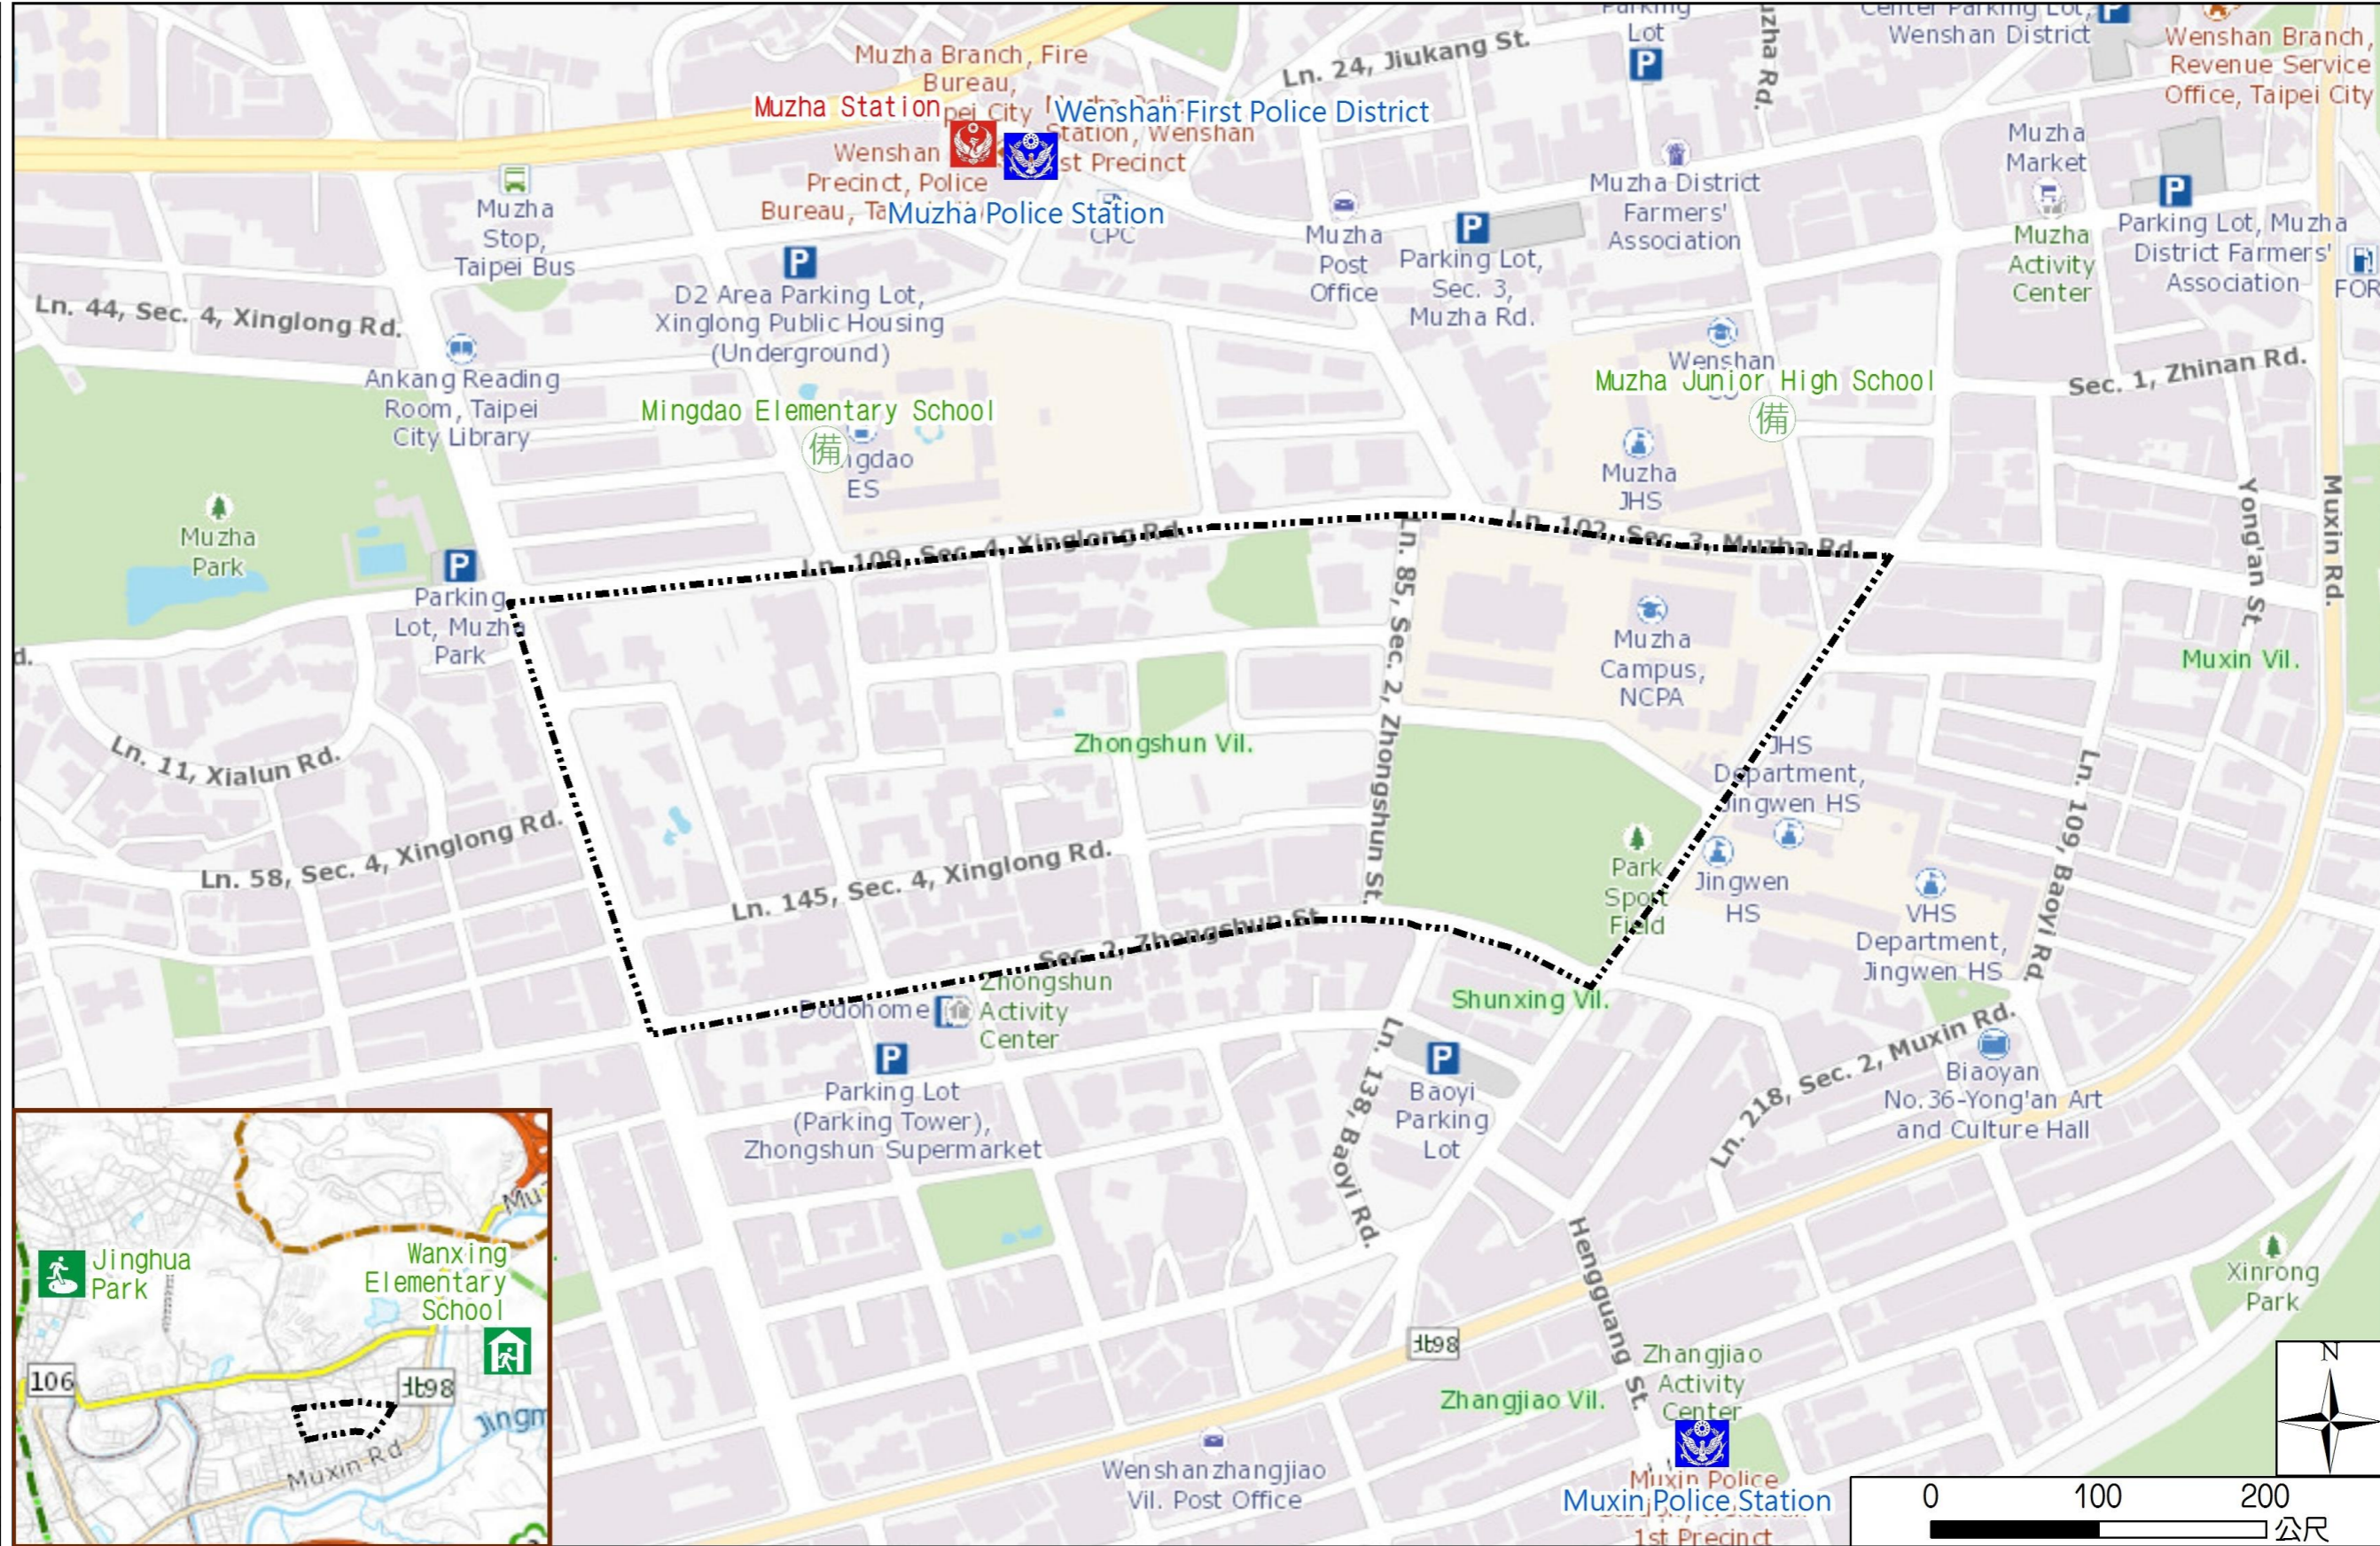

Chungshun Vil., Wenshan Dist., Taipei City Evacuation Map

Emergency notification

Taipei Citizen Hotline : 1999
Fire Department Tel. : 119
Police Department Tel. : 110
EOC of Wenshan Dist.
Non-emergency number : 02-29365522
Emergency number : 02-66290119 · 02-86615818
Officer
Mobile : 0972-246038
Note: Please call this District's EOC to ensure that the evacuation shelter is open

Disaster Prevention Information Website

Taipei City Disaster Prevention Information Website

Evacuation Principle

Flood: Vertical evacuation or preventive evacuation
Earthquake :

More disaster prevention knowledge :
Taipei City Disaster Prevention Guide

Evacuation Shelter

Name	Jinghua Park Shelter for Earthquake
Address	Intersection of Jingxing Rd. and Jinghua St.
Capacity	1347
Contact number	02-27884255
Name	Wanxing Elementary School (School for Priority Shelter) Shelter for Flood
Address	No.114, Sec. 2, Xiuming Rd.
Capacity	125
Contact Number	02-29381721#130
Name	Mingdao Elementary School
Address	No. 61, Ln. 138, Sec. 2, Muzha Rd.
Capacity	42
Contact Number	02-29392821#130
Name	Muzha Junior High School
Address	No.12, Ln. 102, Sec. 3, Muzha Rd.
Capacity	30
Contact Number	02-29393031#600

Legend 圖例

里界 Village Boundary	避難收容處所 Evacuation Shelter	防救災單位 Disaster Rescue Resources	重要地標 Landmark
里界 Village Boundary	室內避難收容處所(優先安置學校) Indoor Evacuation Shelter (School for Priority Shelter)	警察單位 Police Department	直升機起降場 Helipad
	室外避難收容處所(防災公園) Outdoor Evacuation Shelter (Disaster Prevention Park)	消防單位 Fire Department	重要地標 Landmark
	避難收容處所(備用) Evacuation Shelter (Backup)	急救責任醫院 Designated Hospital (Emergency Medical Treatment)