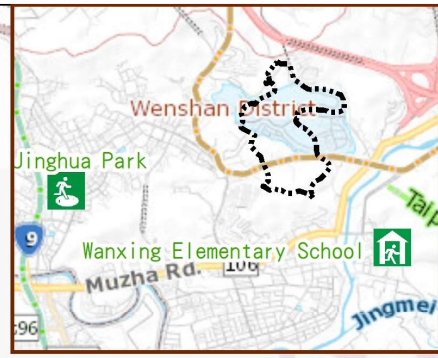

Evacuation Principle

Flood: Vertical evacuation or preventive evacuation
 Earthquake :

More disaster prevention knowledge :
 Taipei City Disaster Prevention Guide

Evacuation Shelter

Name	Jinghua Park Shelter for Earthquake
Address	Intersection of Jingxing Rd. and Jinghua St.
Capacity	1347
Contact number	02-27884255
Name	Wanxing Elementary School (School for Priority Shelter) Shelter for Flood
Address	No.114, Sec. 2, Xiuming Rd.
Capacity	125
Contact Number	02-29381721#131
Name	Taipei Wenshan Sports Center
Address	No. 222, Sec. 3, Xinglong Rd.
Capacity	189
Contact Number	02-22308268#211
Name	Wanfang Elementary School
Address	No. 1, Wanhe St.
Capacity	135
Contact Number	02-22301232#831