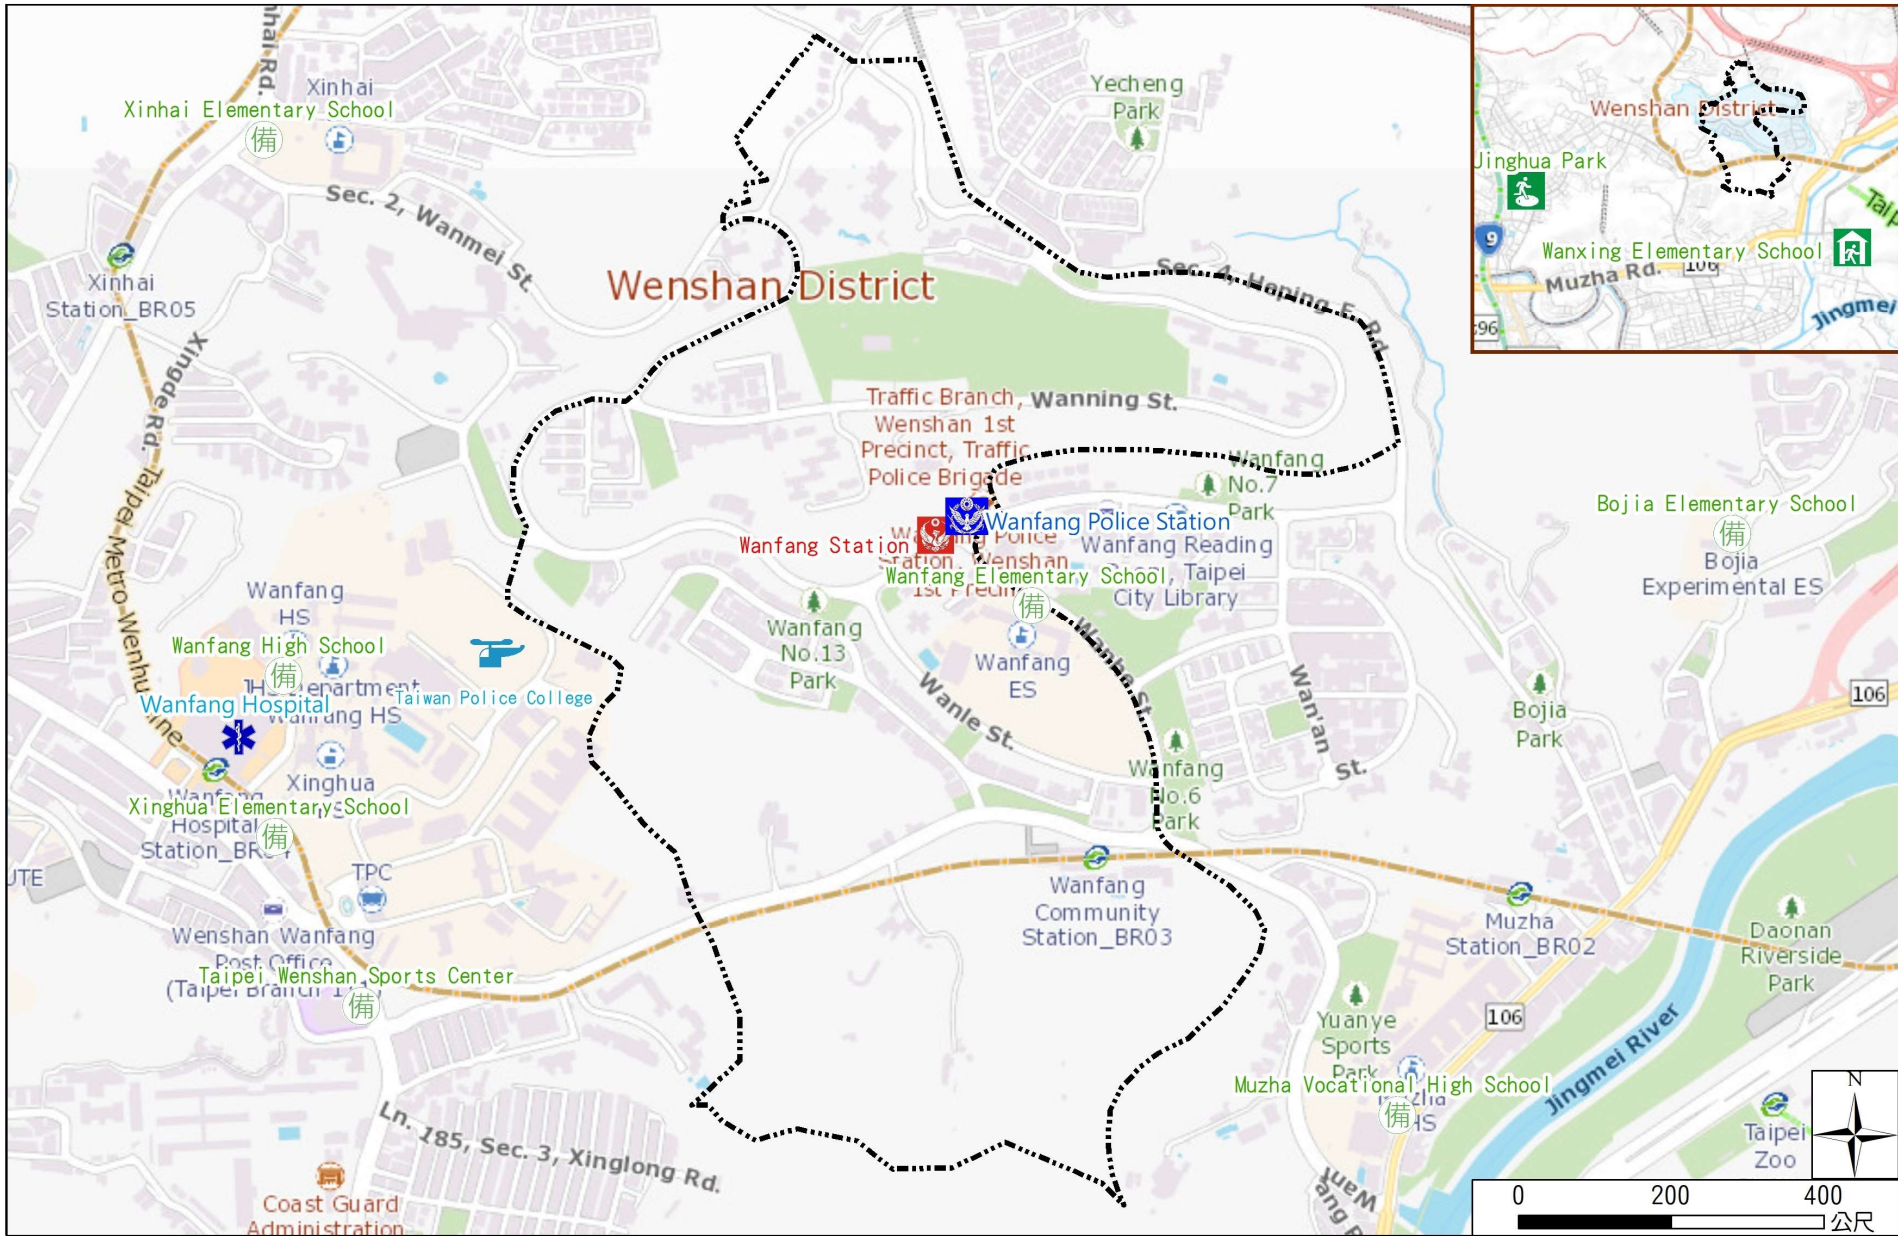

Evacuation Principle

Flood: Vertical evacuation or preventive evacuation
 Earthquake :

More disaster prevention knowledge :
 Taipei City Disaster Prevention Guide

Evacuation Shelter

Name	Jinghua Park Shelter for Earthquake
Address	Intersection of Jingxing Rd. and Jinghua St.
Capacity	1347
Contact number	02-27884255
Name	Wanxing Elementary School (School for Priority Shelter) Shelter for Flood
Address	No.114, Sec. 2, Xiuming Rd.
Capacity	125
Contact Number	02-29381721#131
Name	Taipei Wenshan Sports Center
Address	No. 222, Sec. 3, Xinglong Rd.
Capacity	189
Contact Number	02-22308268#211
Name	Wanfang Elementary School
Address	No. 1, Wanhe St.
Capacity	135
Contact Number	02-22301232#831