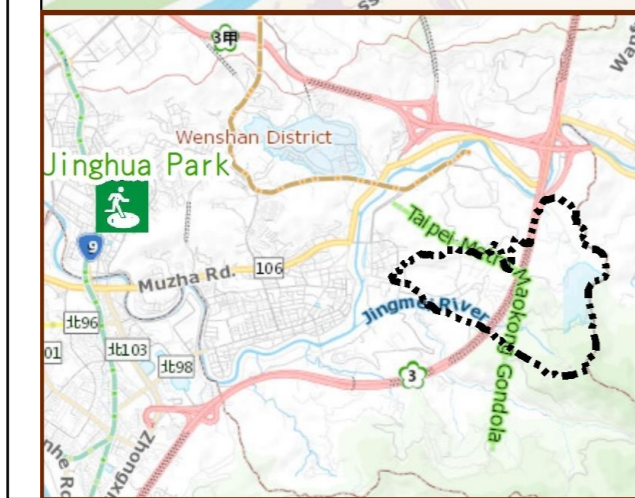

Disaster Prevention Information Website

Taipei City Disaster Prevention Information Website

Evacuation Principle

Flood: Vertical evacuation or preventive evacuation
 Earthquake :

More disaster prevention knowledge :
 Taipei City Disaster Prevention Guide

Evacuation Shelter

Name	Jinghua Park Shelter for Earthquake
Address	Intersection of Jingxing Rd. and Jinghua St.
Capacity	1347
Contact number	02-27884255
Name	Wanxing Elementary School (School for Priority Shelter) Shelter for Flood
Address	No.114, Sec. 2, Xiuming Rd.
Capacity	125
Contact number	02-29381721#131
Name	Muzha Elementary School
Address	No. 191, Sec. 3, Mujha Rd.
Capacity	155
Contact number	02-29391234#631
Name	Beizheng Junior High School
Address	No.14, Ln. 2, Sec. 3, Zhinan Rd.
Capacity	20
Contact number	02-29393651#51