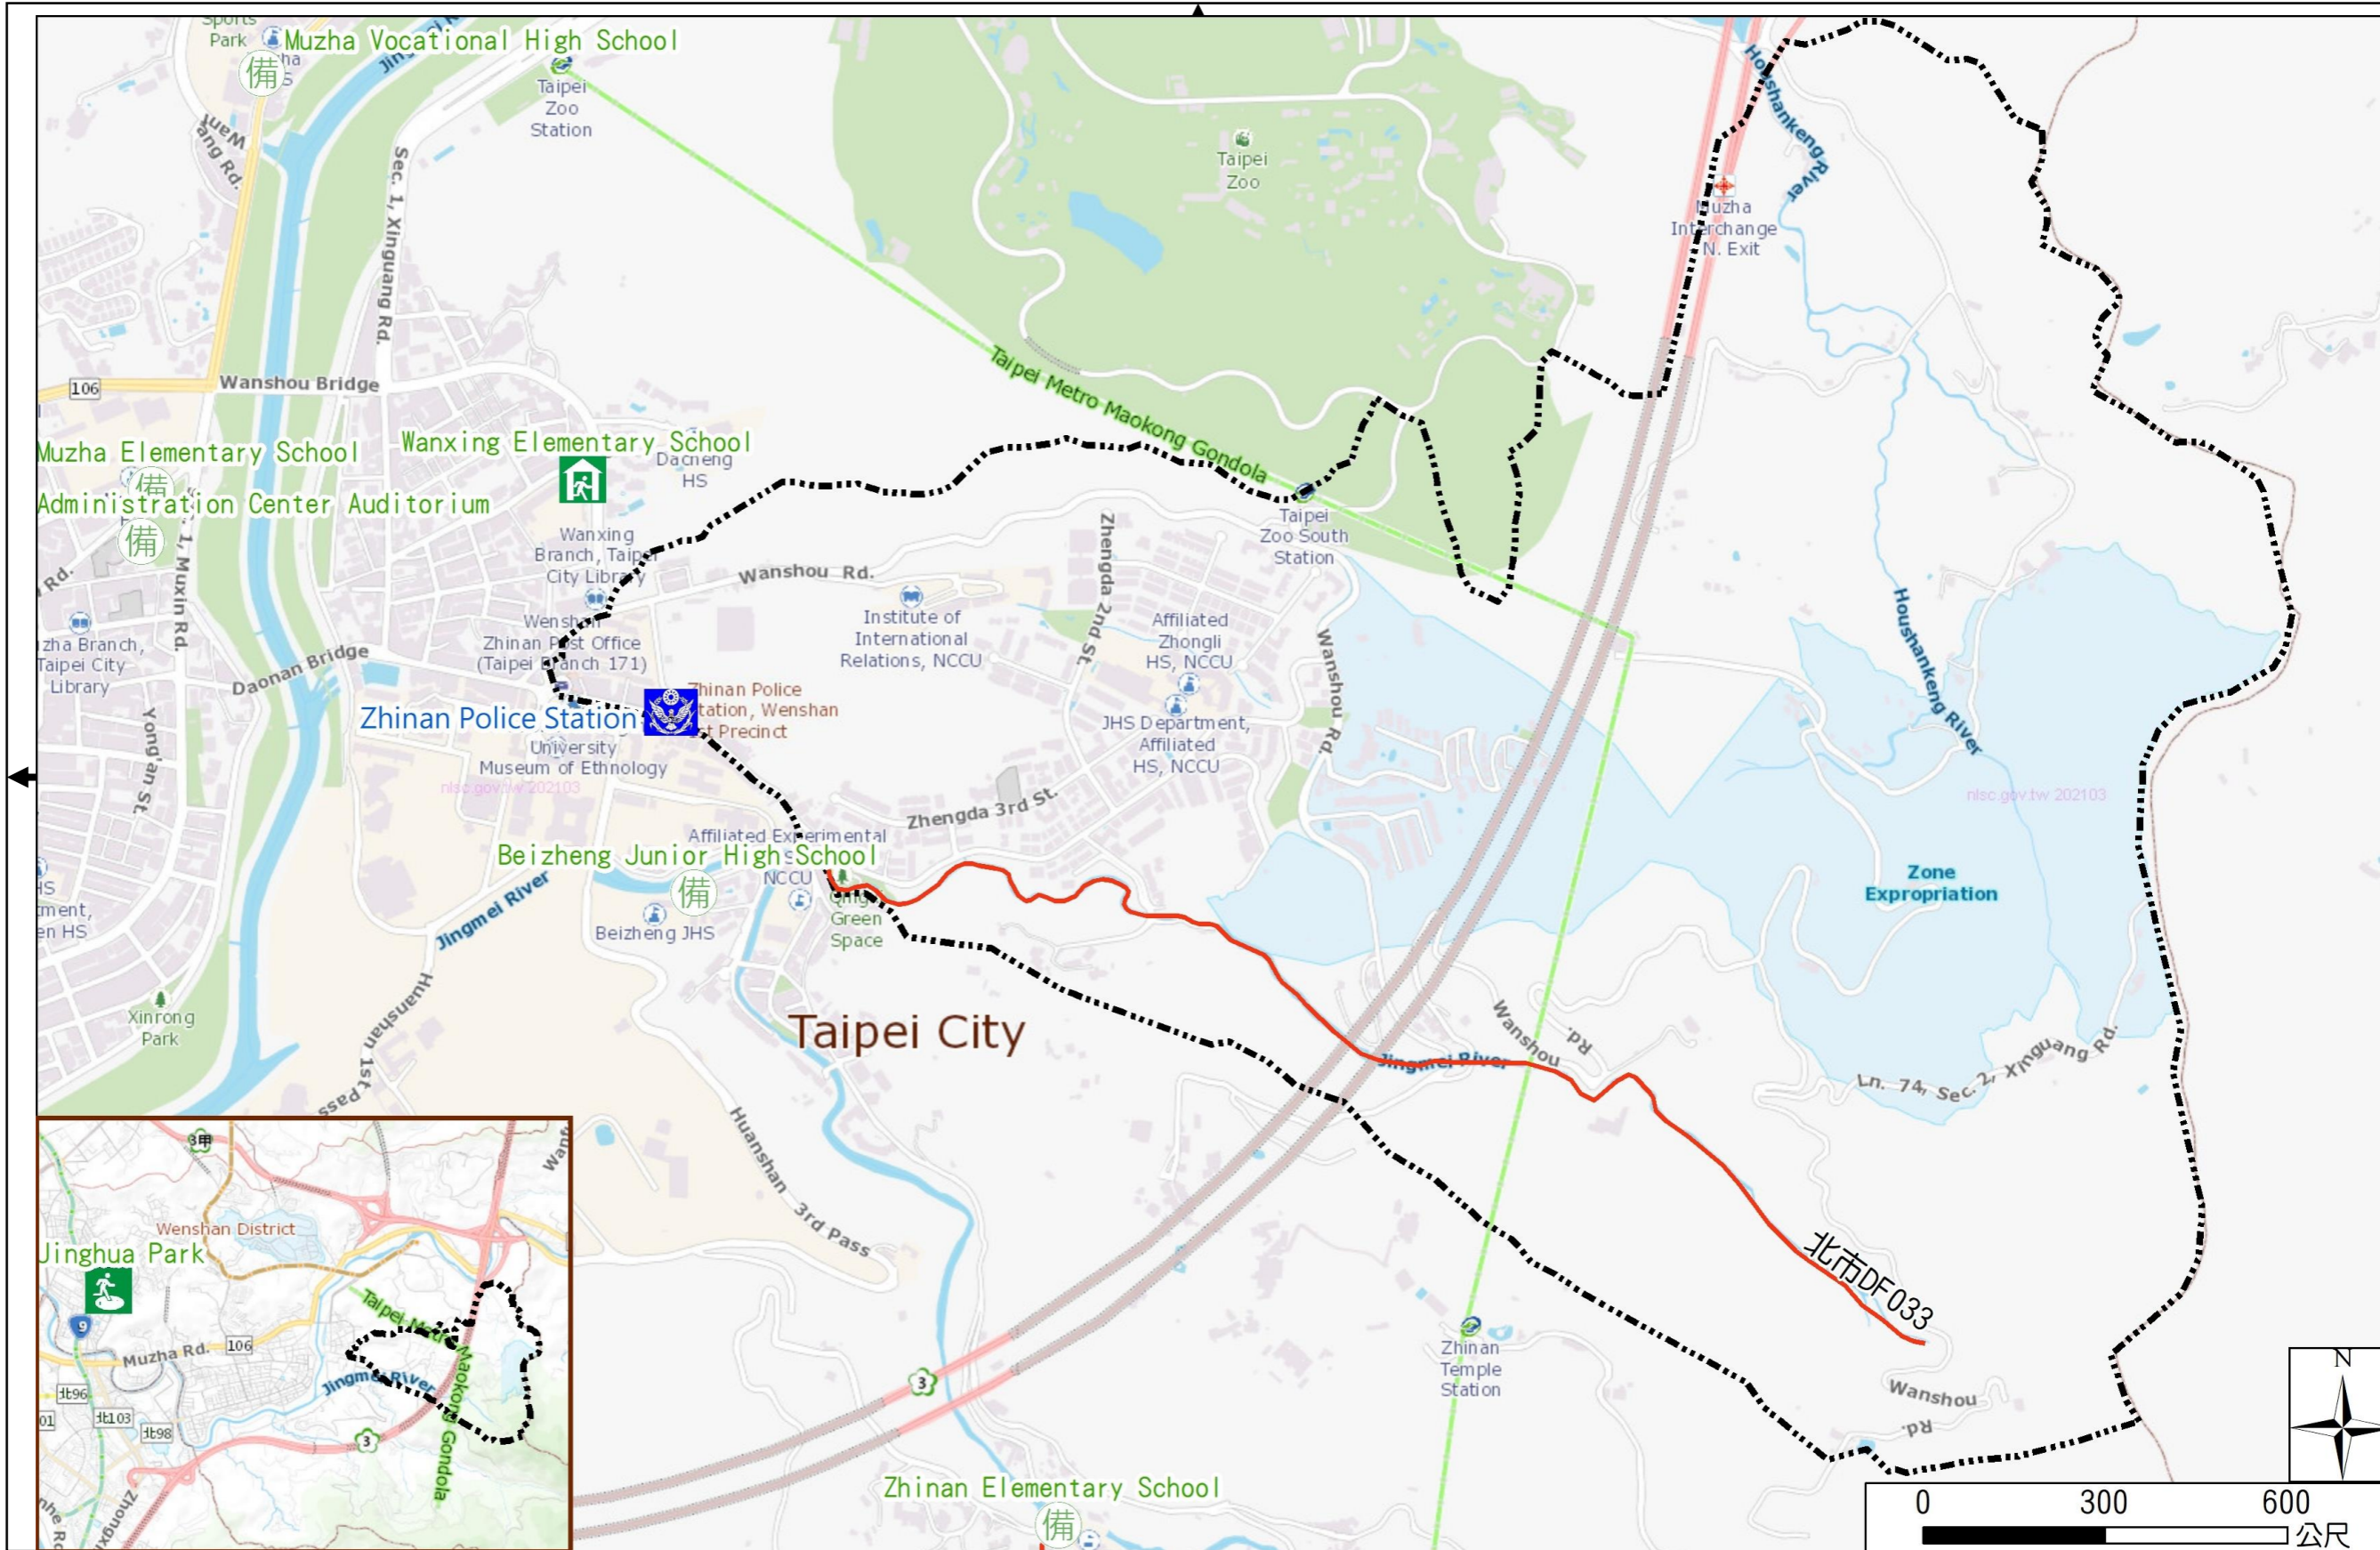

Zhengda Vil., Wenshan Dist., Taipei City Evacuation Map

Emergency notification

Taipei Citizen Hotline : 1999
 Fire Department Tel. : 119
 Police Department Tel. : 110
 EOC of Wenshan Dist.
 Non-emergency number : 02-29365522
 Emergency number : 02-66290119.86615818
 Officer
 Mobile : 0975-586970
 Note: Please call this District's EOC to ensure that the evacuation shelter is open

Disaster Prevention Information Website

Taipei City Disaster Prevention Information Website

Evacuation Principle

Flood: Vertical evacuation or preventive evacuation
 Earthquake :

More disaster prevention knowledge :
 Taipei City Disaster Prevention Guide

Evacuation Shelter

Name	Jinghua Park Shelter for Earthquake
Address	Intersection of Jingxing Rd. and Jinghua St.
Capacity	1347
Contact number	02-27884255
Name	Wanxing Elementary School (School for Priority Shelter) Shelter for Flood
Address	No.114, Sec. 2, Xiuming Rd.
Capacity	125
Contact number	02-29381721#131
Name	Muzha Elementary School
Address	No. 191, Sec. 3, Mujha Rd.
Capacity	155
Contact number	02-29391234#631
Name	Beizheng Junior High School
Address	No.14, Ln. 2, Sec. 3, Zhinan Rd.
Capacity	20
Contact number	02-29393651#51