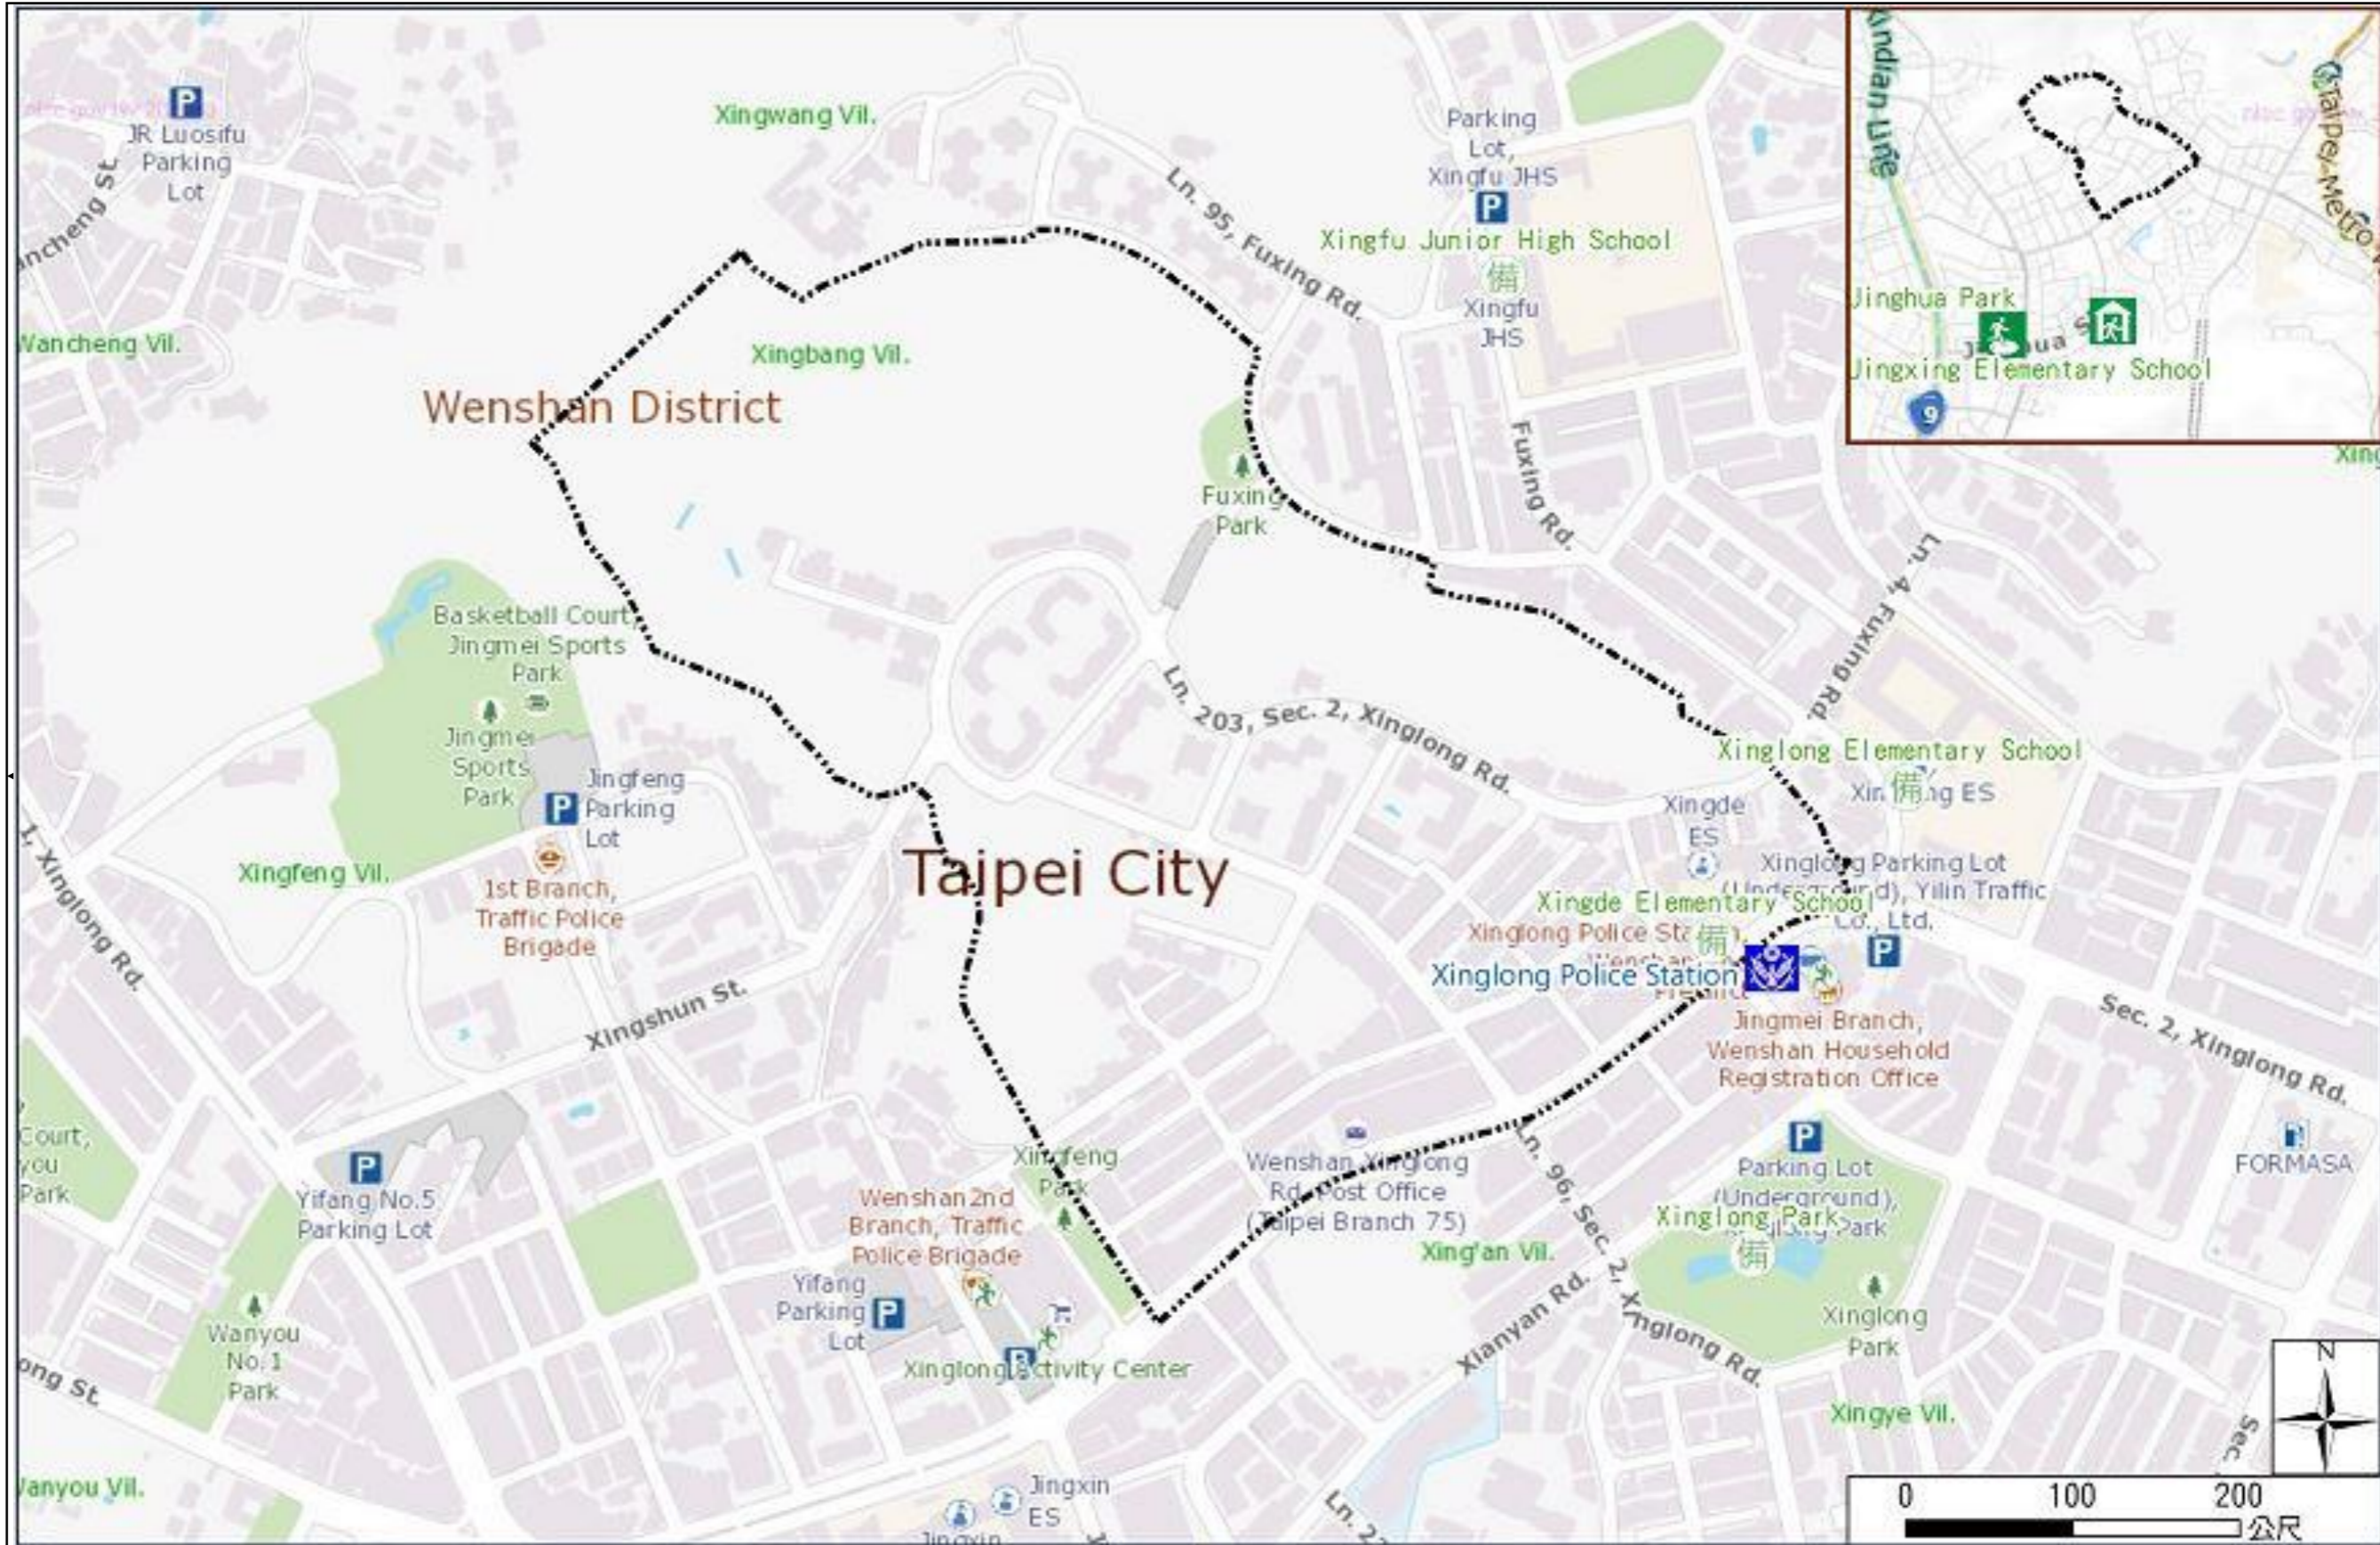

Evacuation Shelter

Name	Jinghua Park Shelter for Earthquake
Address	Intersection of Jingxing Rd. and Jinghua St.
Capacity	1347
Contact number	02-27884255
Name	Jingxing Elementary School (School for Priority Shelter) Shelter for Earthquake
Address	No. 21, Ln. 150, Jinghua St.
Capacity	126
Contact number	02-29329439#730
Name	Xingfu Junior High School
Address	No. 80, Fuxing Rd.
Capacity	300
Contact number	02-29322024#400
Name	Xingde Elementary School
Address	No. 235, Sec. 2, Xinglong Rd.
Capacity	30
Contact number	02-29329431#37