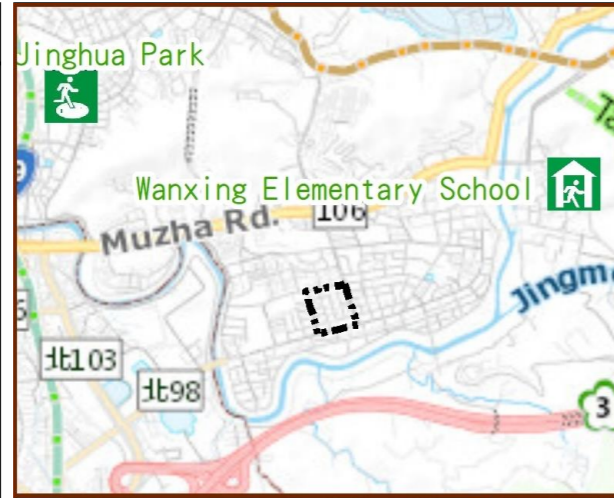

Zhangshu Vil., Wenshan Dist., Taipei City Evacuation Map

Emergency notification

Taipei Citizen Hotline : 1999
 Fire Department Tel. : 119
 Police Department Tel. : 110
 EOC of Wenshan Dist.
 Non-emergency number :
 02-29365522
 Emergency number :
 02-66290119 02-86615818
 Officer
 Mobile : 0975-586973
 Note: Please call this District's
 EOC to ensure that the evacuation
 shelter is open

Evacuation Shelter

Name	Jinghua Park Shelter for Earthquake
Address	Intersection of Jingxing Rd. and Jinghua St.
Capacity	1347
Contact number	02-27884255
Name	Wanxing Elementary School (School for Priority Shelter) Shelter for Flood
Address	No.114, Sec. 2, Xiuming Rd.
Capacity	125
Contact number	02-29381721#131
Name	Lixing Elementary School
Address	No. 7, Ln. 155, Sec. 3, Muxin Rd.
Capacity	30
Contact number	02-29363995#821
Name	Shijian Elementary School
Address	No. 4, Sec. 1, Zhongshun St.
Capacity	75
Contact number	02-29360725#147