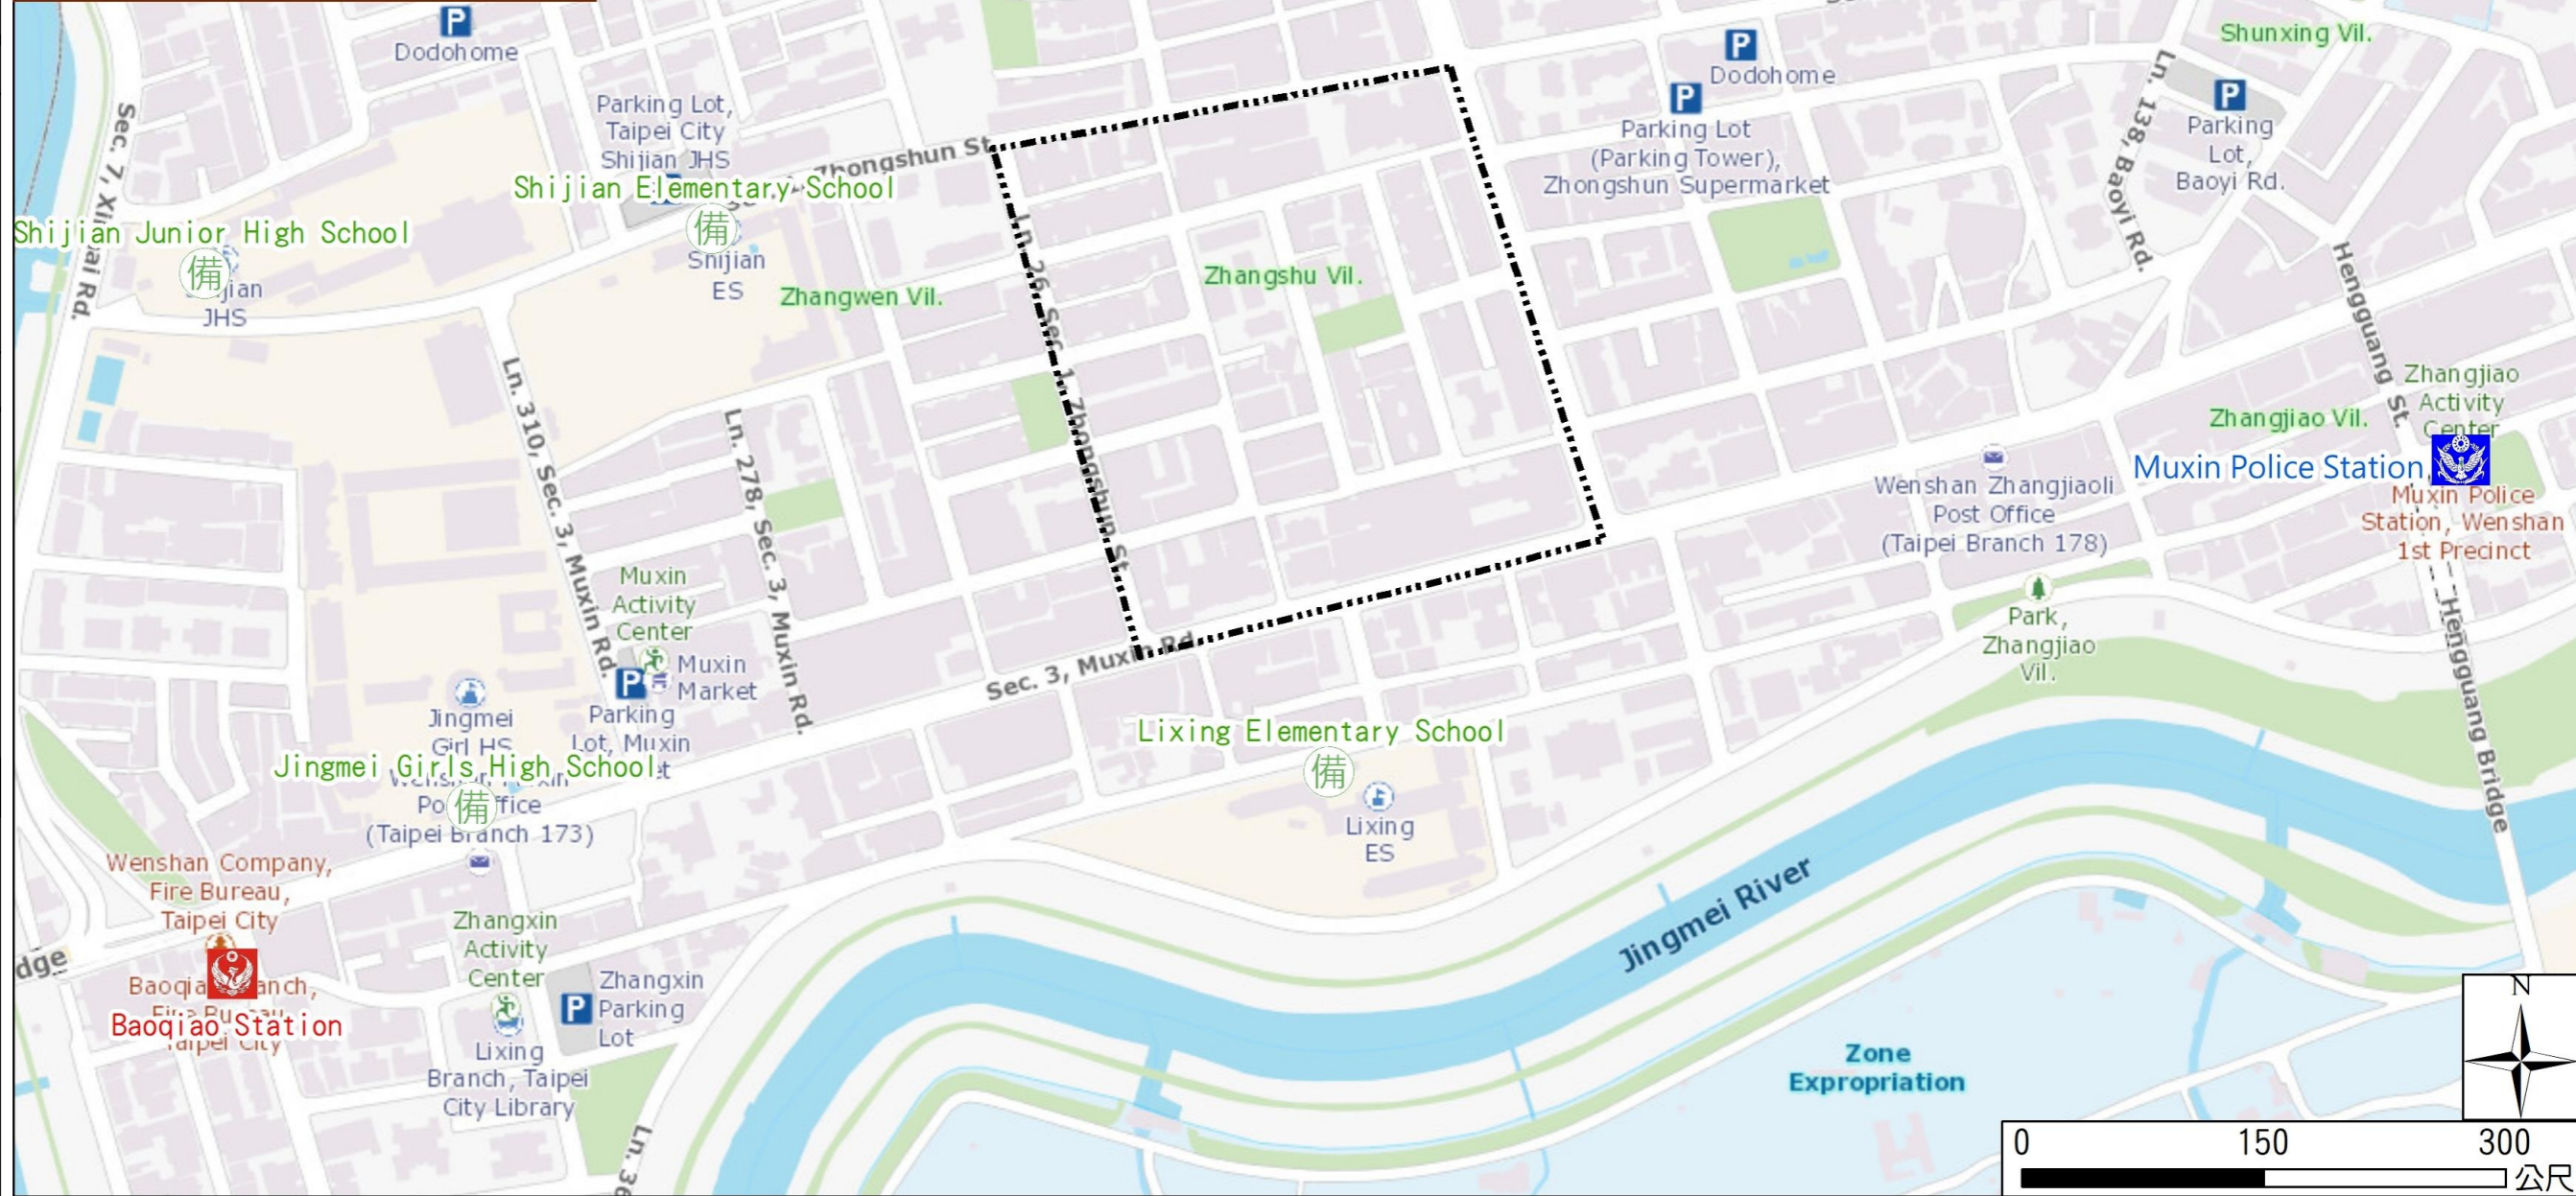

Zhangshu Vil., Wenshan Dist., Taipei City Evacuation Map

Emergency notification

Taipei Citizen Hotline : 1999
 Fire Department Tel. : 119
 Police Department Tel. : 110
 EOC of Wenshan Dist.
 Non-emergency number :
 02-29365522
 Emergency number :
 02-66290119 02-86615818
 Officer
 Mobile : 0975-586973
 Note: Please call this District's
 EOC to ensure that the evacuation
 shelter is open

Disaster Prevention Information Website

Taipei City Disaster Prevention Information Website

Evacuation Principle

Flood: Vertical evacuation or preventive evacuation
 Earthquake :

More disaster prevention knowledge :
 Taipei City Disaster Prevention Guide

Evacuation Shelter

Name	Jinghua Park Shelter for Earthquake
Address	Intersection of Jingxing Rd. and Jinghua St.
Capacity	1347
Contact number	02-27884255
Name	Wanxing Elementary School (School for Priority Shelter) Shelter for Flood
Address	No.114, Sec. 2, Xiuming Rd.
Capacity	125
Contact number	02-29381721#131
Name	Lixing Elementary School
Address	No. 7, Ln. 155, Sec. 3, Muxin Rd.
Capacity	30
Contact number	02-29363995#821
Name	Shijian Elementary School
Address	No. 4, Sec. 1, Zhongshun St.
Capacity	75
Contact number	02-29360725#147