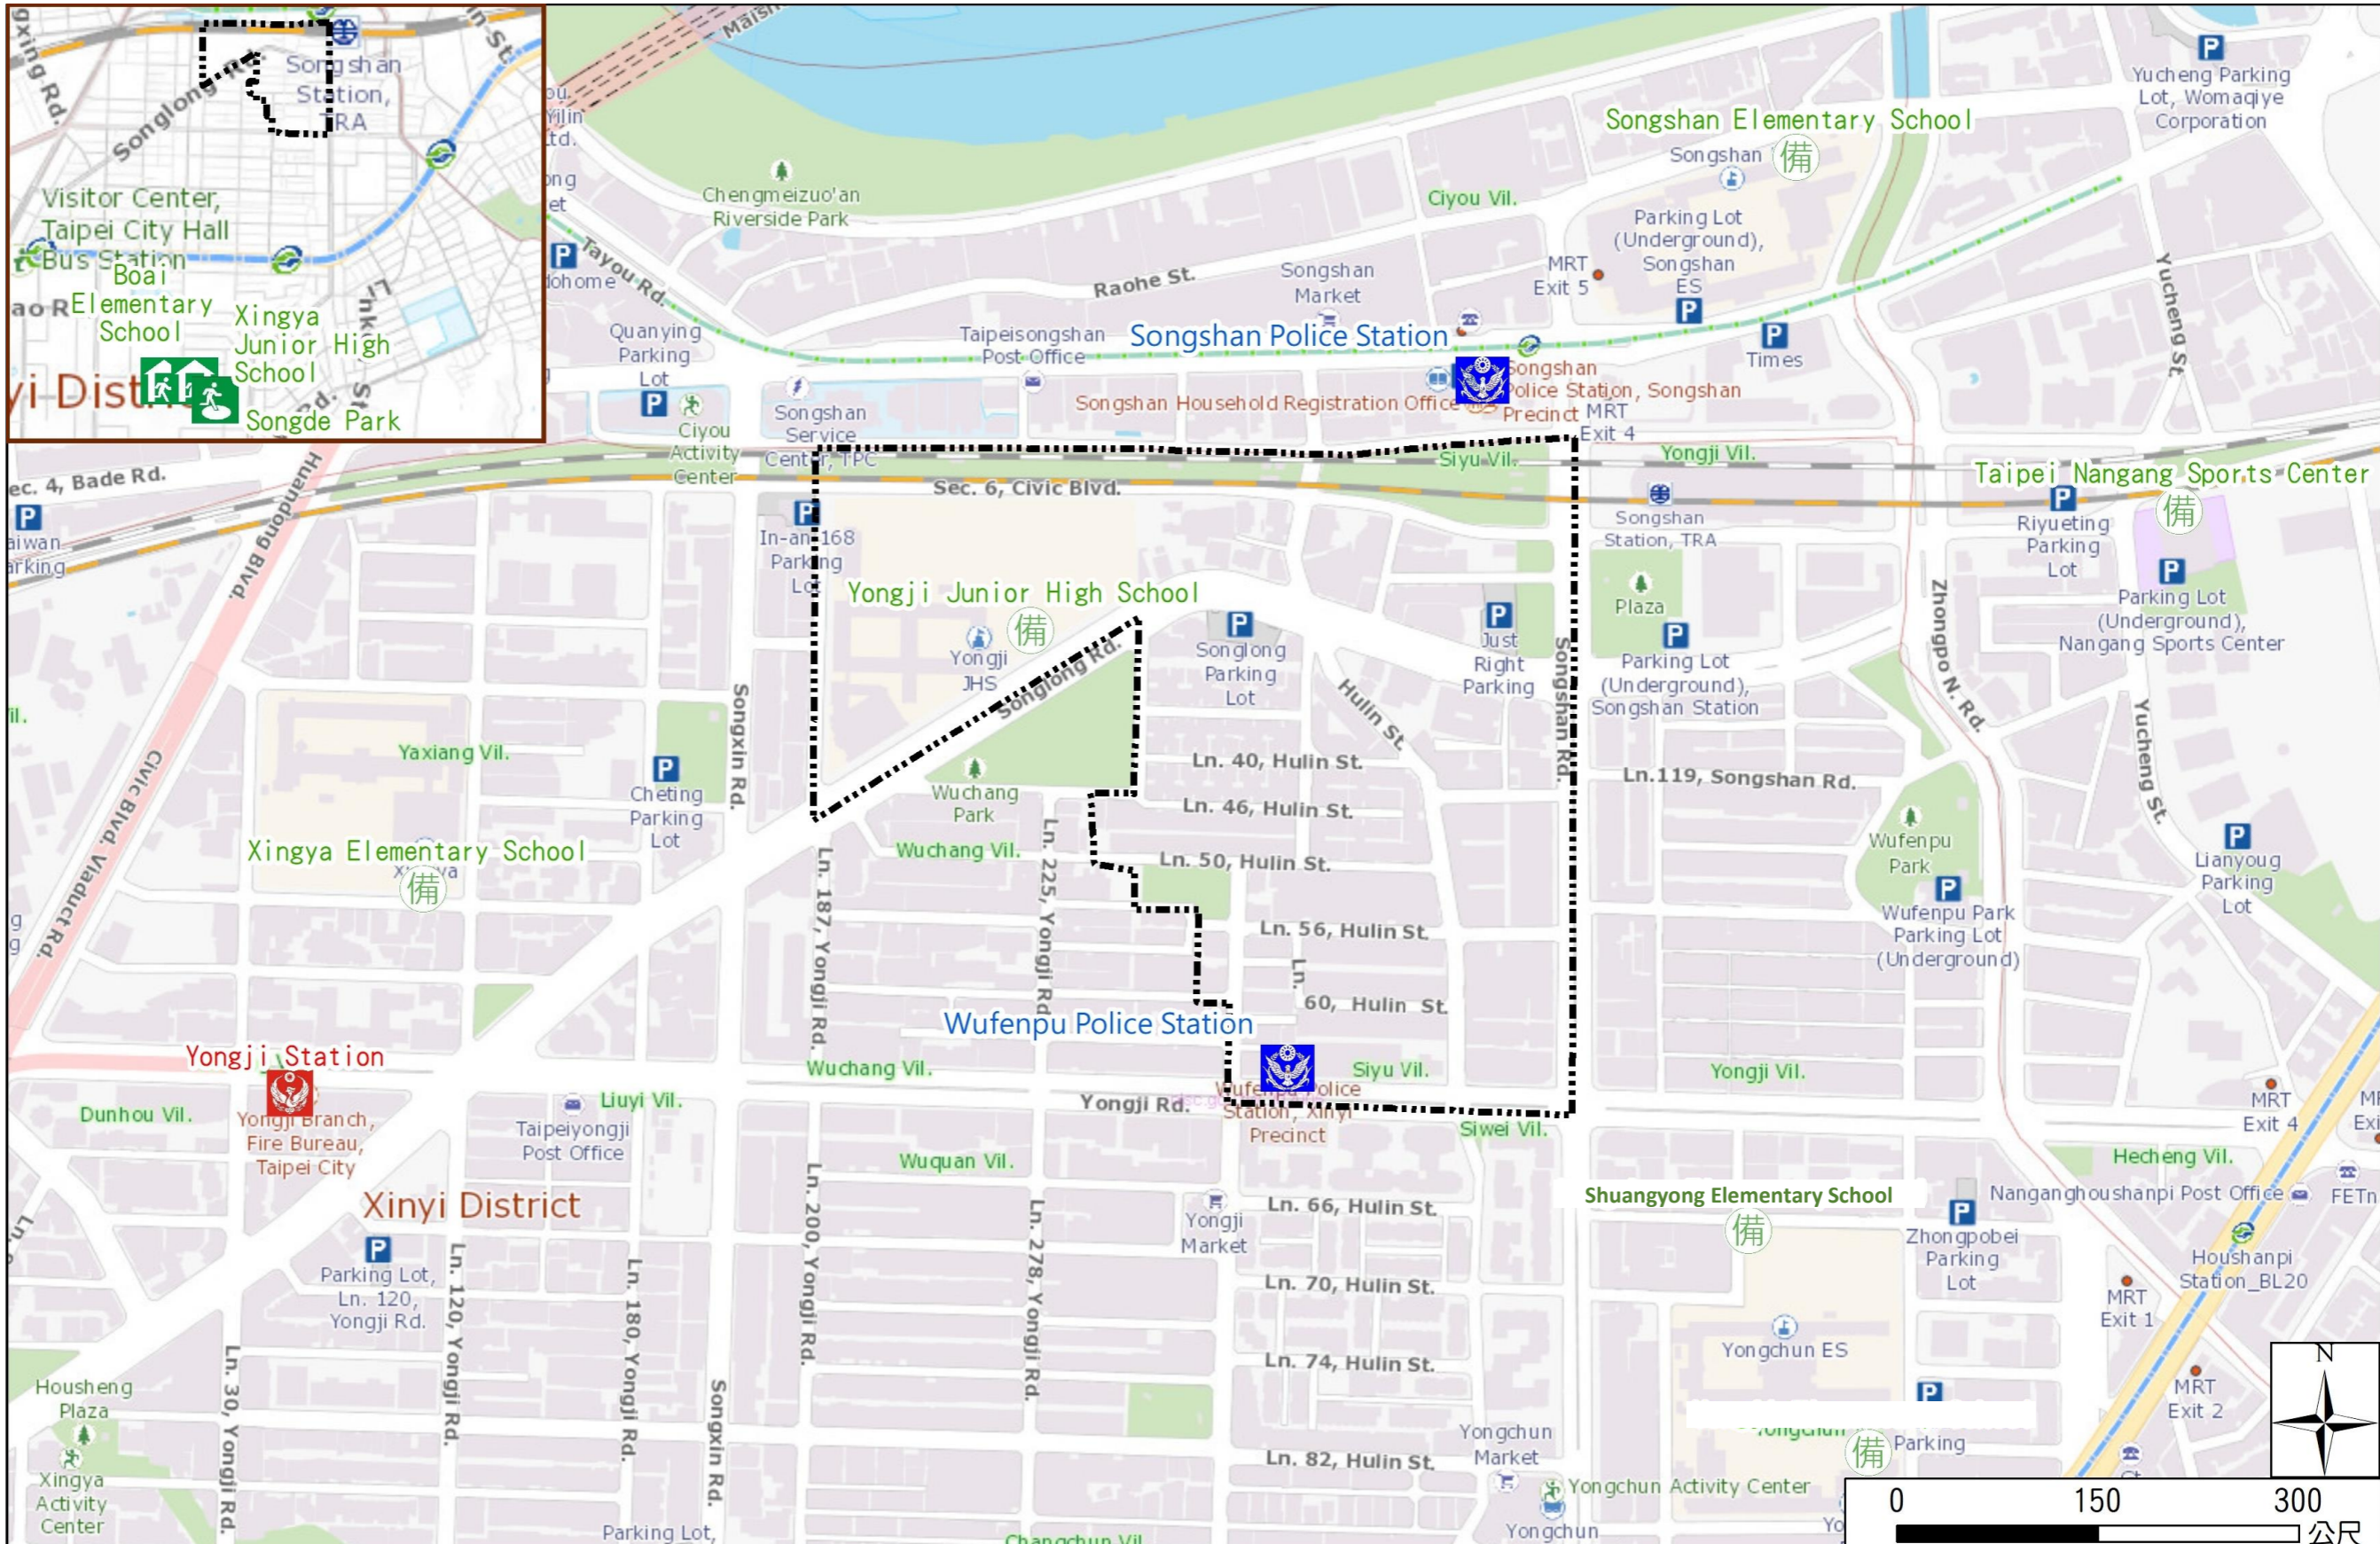

Disaster Prevention Information Website

Taipei City Disaster Prevention Information Website

Evacuation Principle

Flood: Vertical evacuation or preventive evacuation
 Earthquake :

More disaster prevention knowledge :
 Taipei City Disaster Prevention Guide

Evacuation Shelter

Name	Songde Park Shelter for Earthquake
Address	Lane 180, Songde Rd.
Capacity	1340
Contact number	02-27884255
Name	Xingya Junior High School (School for Priority Shelter) Shelter for Earthquake
Address	No. 15, Ln. 168, Songde Rd.
Capacity	251
Contact number	02-27232771#500
Name	Yongji Junior High School
Address	No. 161, Songlong Rd.
Capacity	97
Contact number	02-27649066#120
Name	Shuangyong Elementary School(North Campus)
Address	No. 48, Ln. 225, Songshan Rd.
Capacity	115
Contact number	02-87858111#700