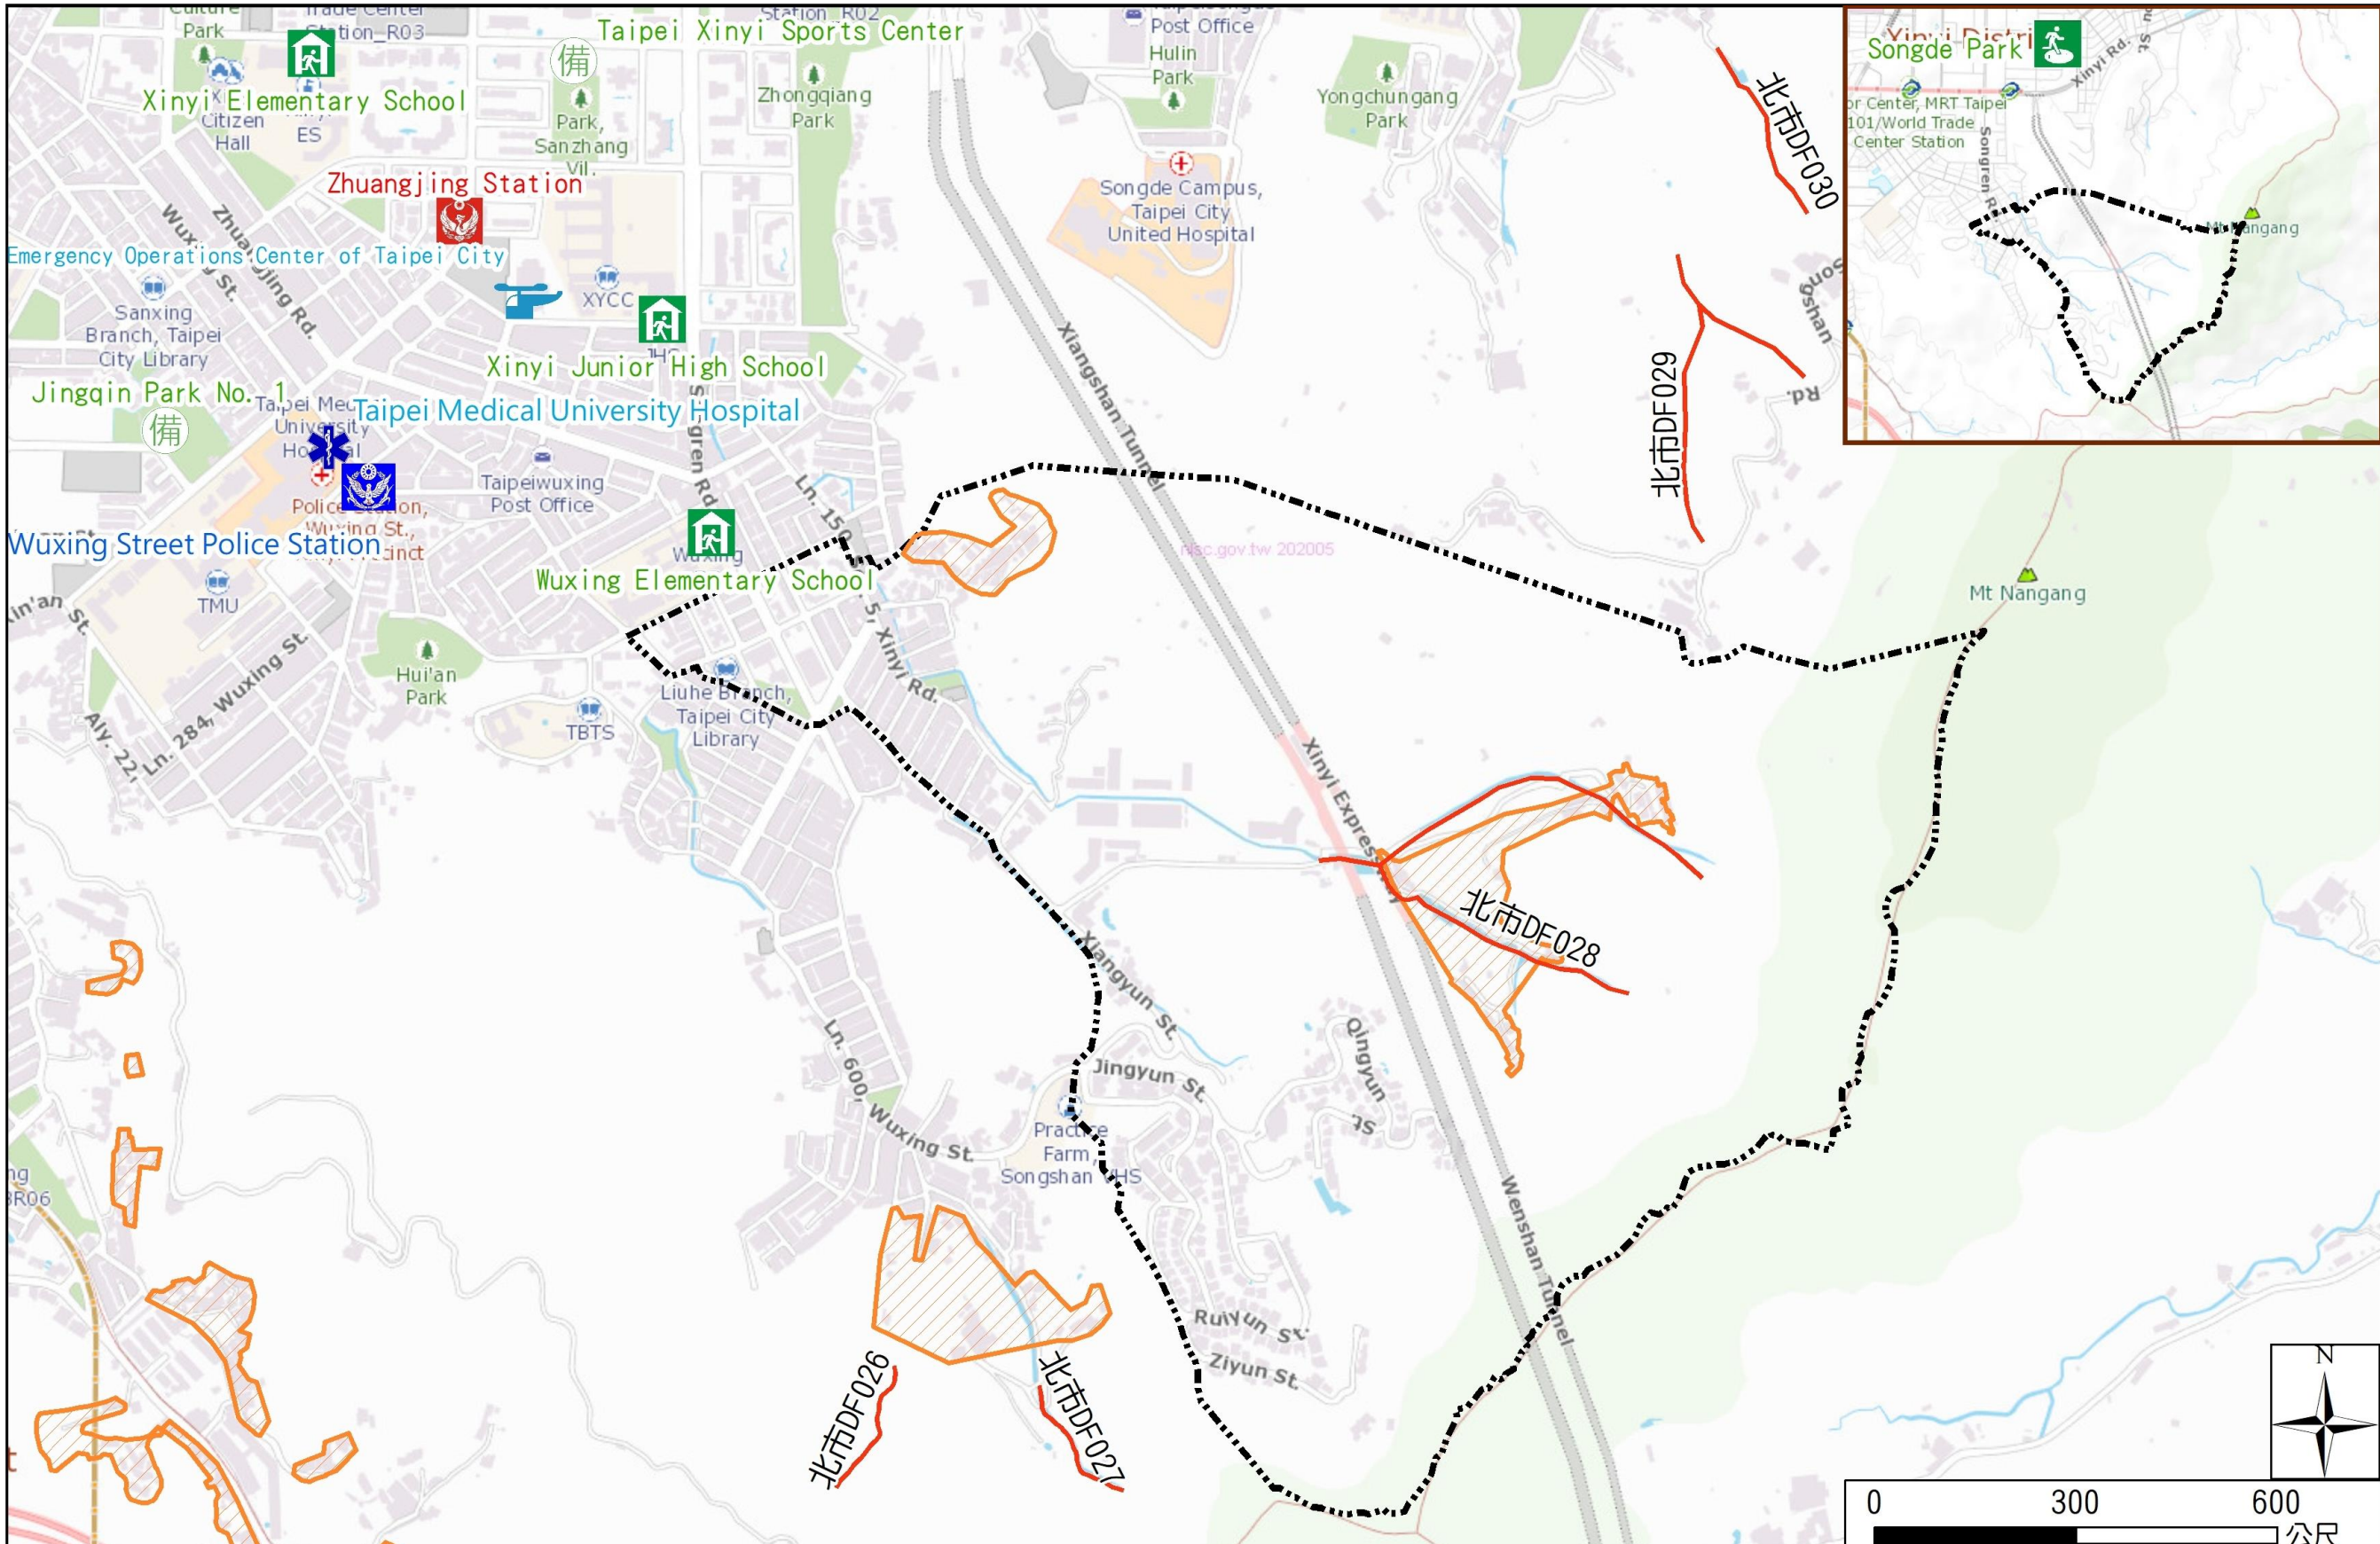

Liuhe Vil., Xinyi Dist., Taipei City Evacuation Map

Emergency Notification

Taipei Citizen Hotline : 1999
 Fire Department Tel. : 119
 Police Department Tel. : 110
 EOC of Xinyi Dist.
 Non-emergency number :
 02-27239777
 Emergency number :
 02-66380119
 Officer Mobile : 0900-605752
 Note: Please call this District's
 EOC to ensure that the
 evacuation shelter is open

Disaster Prevention Information Website

Taipei City Disaster Prevention Information Website

Evacuation Principle

Flood: Vertical evacuation or preventive evacuation
 Earthquake :

More disaster prevention knowledge :
 Taipei City Disaster Prevention Guide

Evacuation Shelter

Name	Songde Park Shelter for Earthquake
Address	Lane 180, Songde Rd.
Capacity	1340
Contact number	02-27884255
Name	Wu Xing Elementary school (School for Priority Shelter) Shelter for Debris Flow
Address	No. 226, Songren Rd.
Capacity	141
Contact number	02-27200226#50
Name	Xinyi Junior High School (School for Priority Shelter) Shelter for Flood
Address	No. 1, Ln. 158, Songren Rd.
Capacity	206
Contact number	02-27236771#511
Name	Taipei Xinyi Sports Center
Address	No. 100, Songqin St.
Capacity	200
Contact number	02-87861911#211

Legend 圖例	里界 Village Boundary	避難收容處所 Evacuation Shelter	防救災單位 Disaster Rescue Resources	重要地標 Landmark
	里界 Village Boundary	 室內避難收容處所(優先安置學校) Indoor Evacuation Shelter (School for Priority Shelter)	 警察單位 Police Department	 重要地標 Landmark
	山坡地老舊聚落 Hillside Communities	 室外避難收容處所(防災公園) Outdoor Evacuation Shelter (Disaster Prevention Park)	 消防單位 Fire Department	
	土石流潛勢溪流 Potential Debris Flow Hazard Torrent	 避難收容處所(備用) Evacuation Shelter (Backup)	 急救責任醫院 Designated Hospital (Emergency Medical Treatment)	
			 直升機起降場 Helipad	