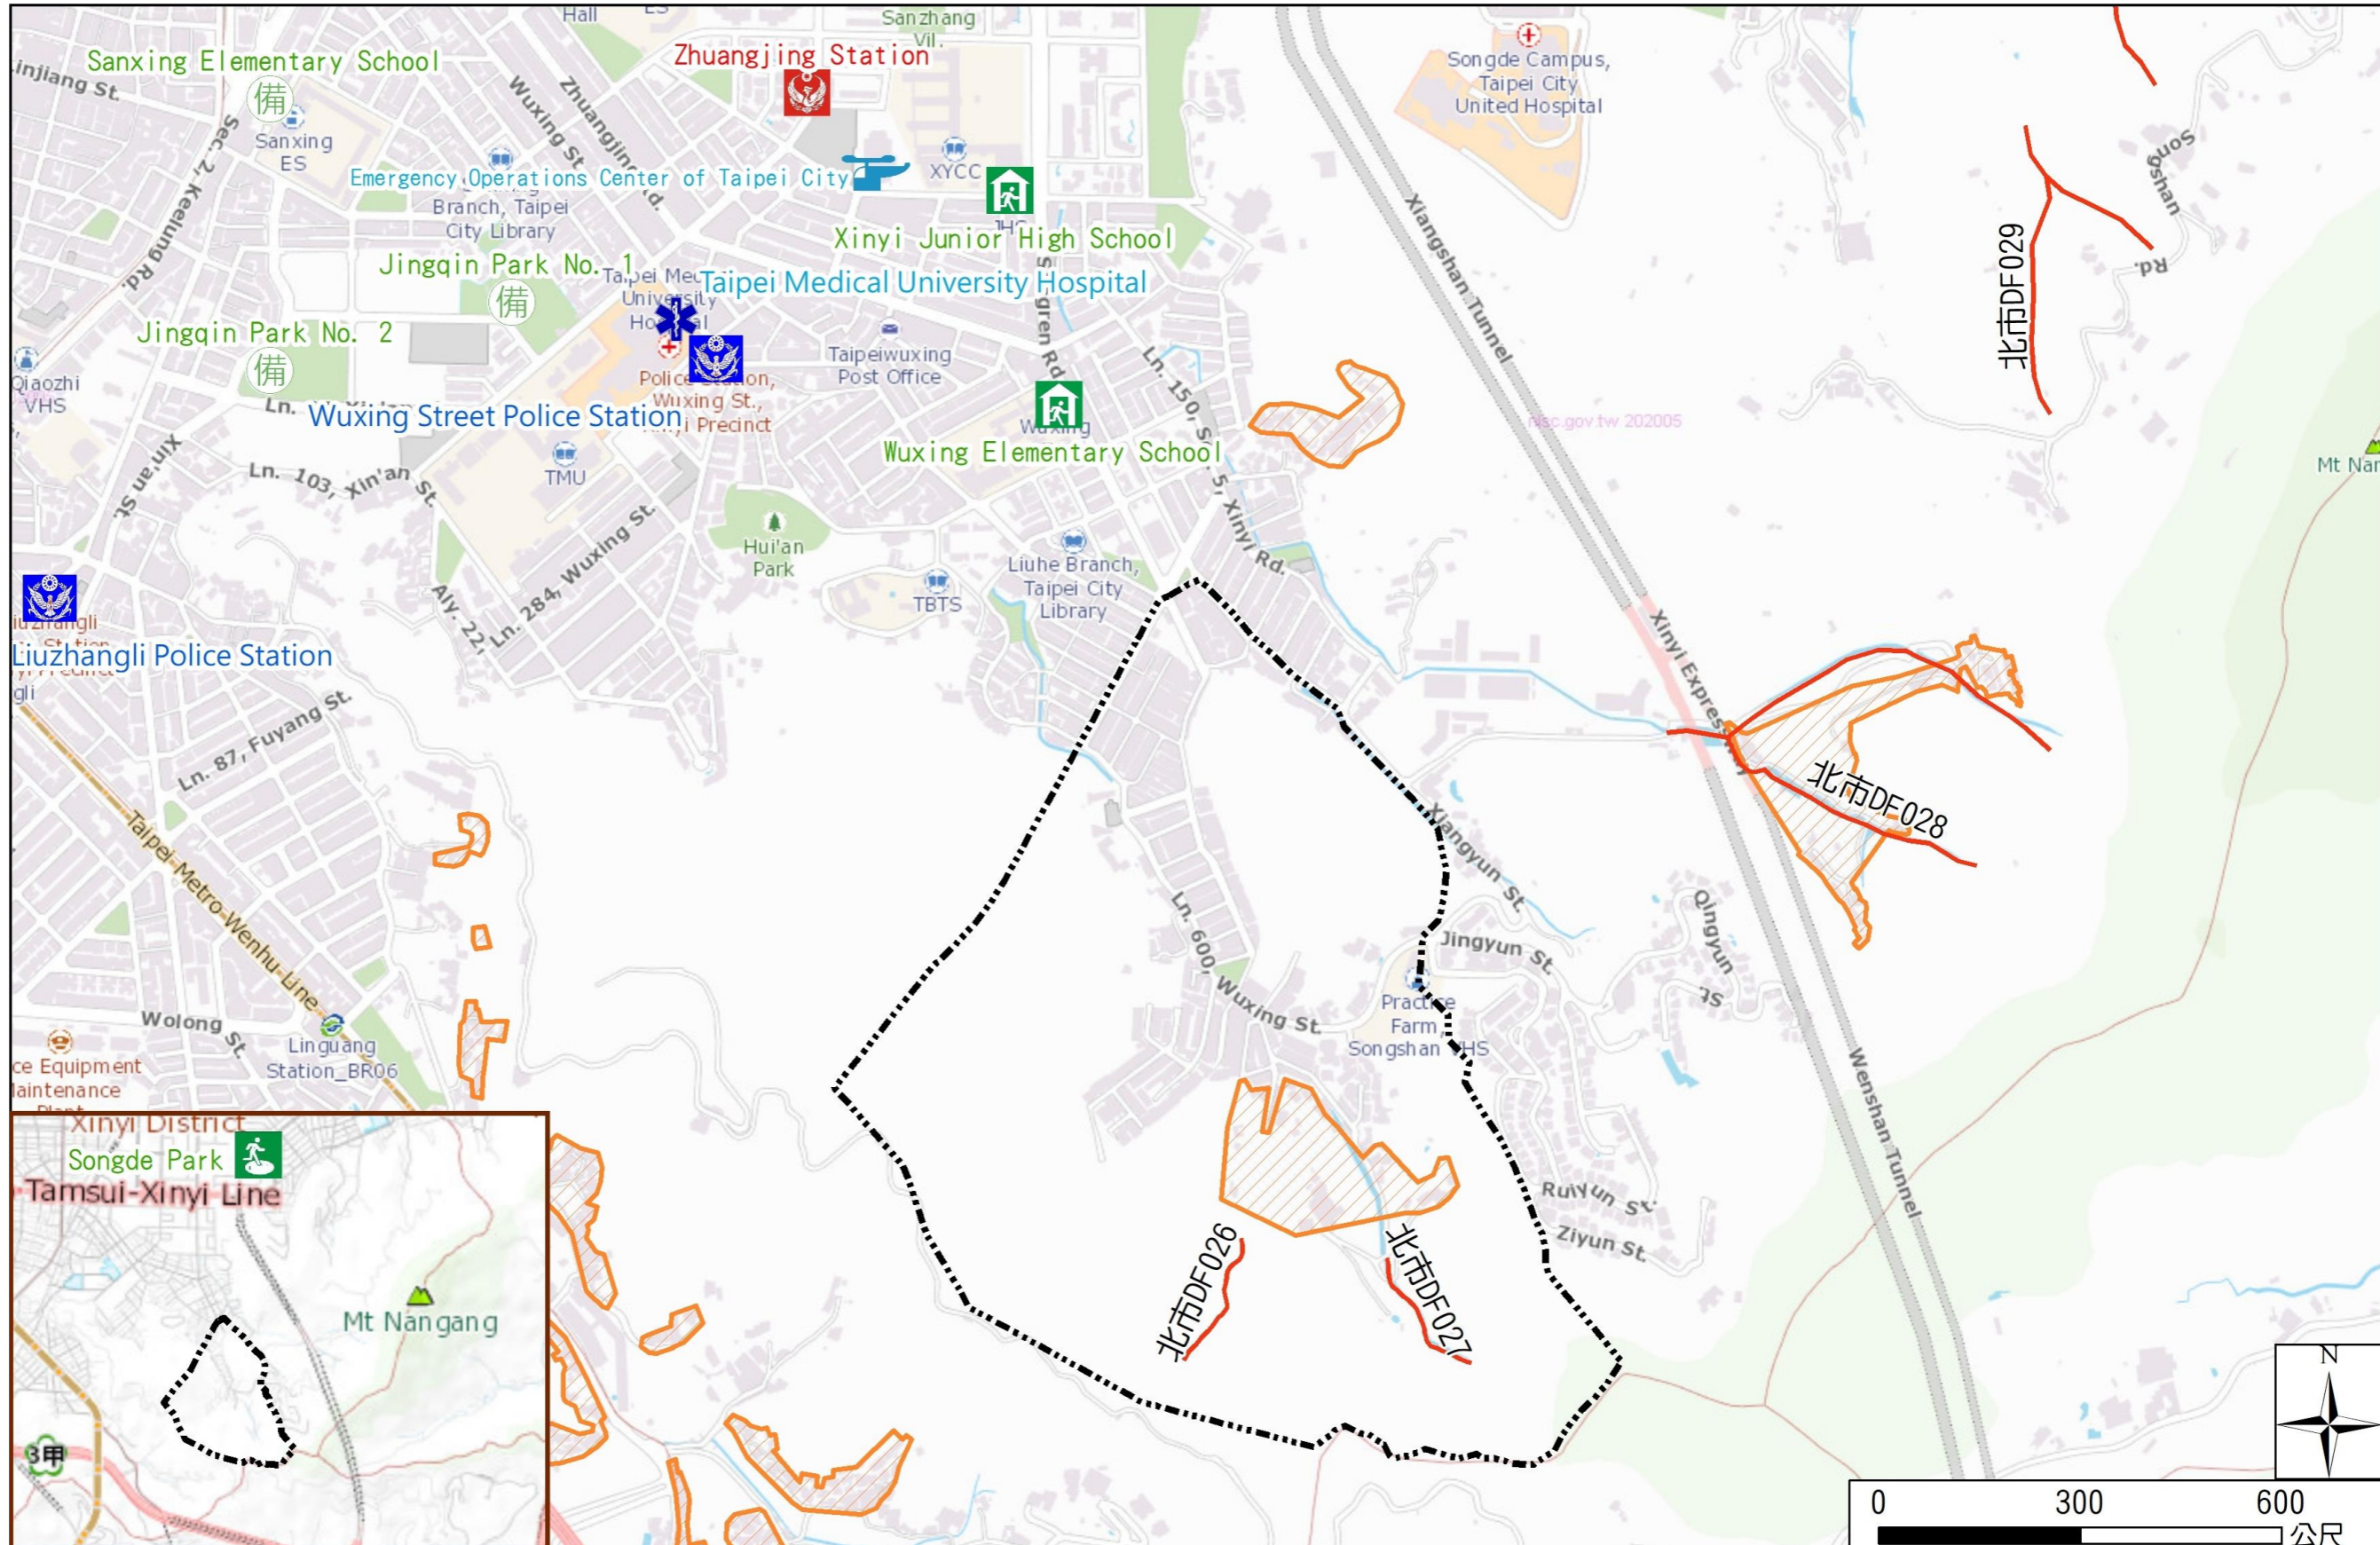

Disaster Prevention Information Website

Taipei City Disaster Prevention Information Website

Evacuation Principle

Flood: Vertical evacuation or preventive evacuation
 Earthquake :

More disaster prevention knowledge :
 Taipei City Disaster Prevention Guide

Evacuation Shelter

Name	Songde Park Shelter for Earthquake
Address	Lane 180, Songde Rd.
Capacity	1340
Contact number	02-27884255
Name	Wuxing Elementary School (School for Priority Shelter) Shelter for Debris Flow
Address	No. 226, Songren Rd.
Capacity	141
Contact number	02-27200226#50
Name	Xinyi Junior High School (School for Priority Shelter) Shelter for Flood
Address	No. 1, Ln. 158, Songren Rd.
Capacity	206
Contact number	02-27236771#511
Name	Sanxing Elementary School
Address	No. 99, Sec. 2, Keelung Rd.
Capacity	77
Contact number	02-27364687#150