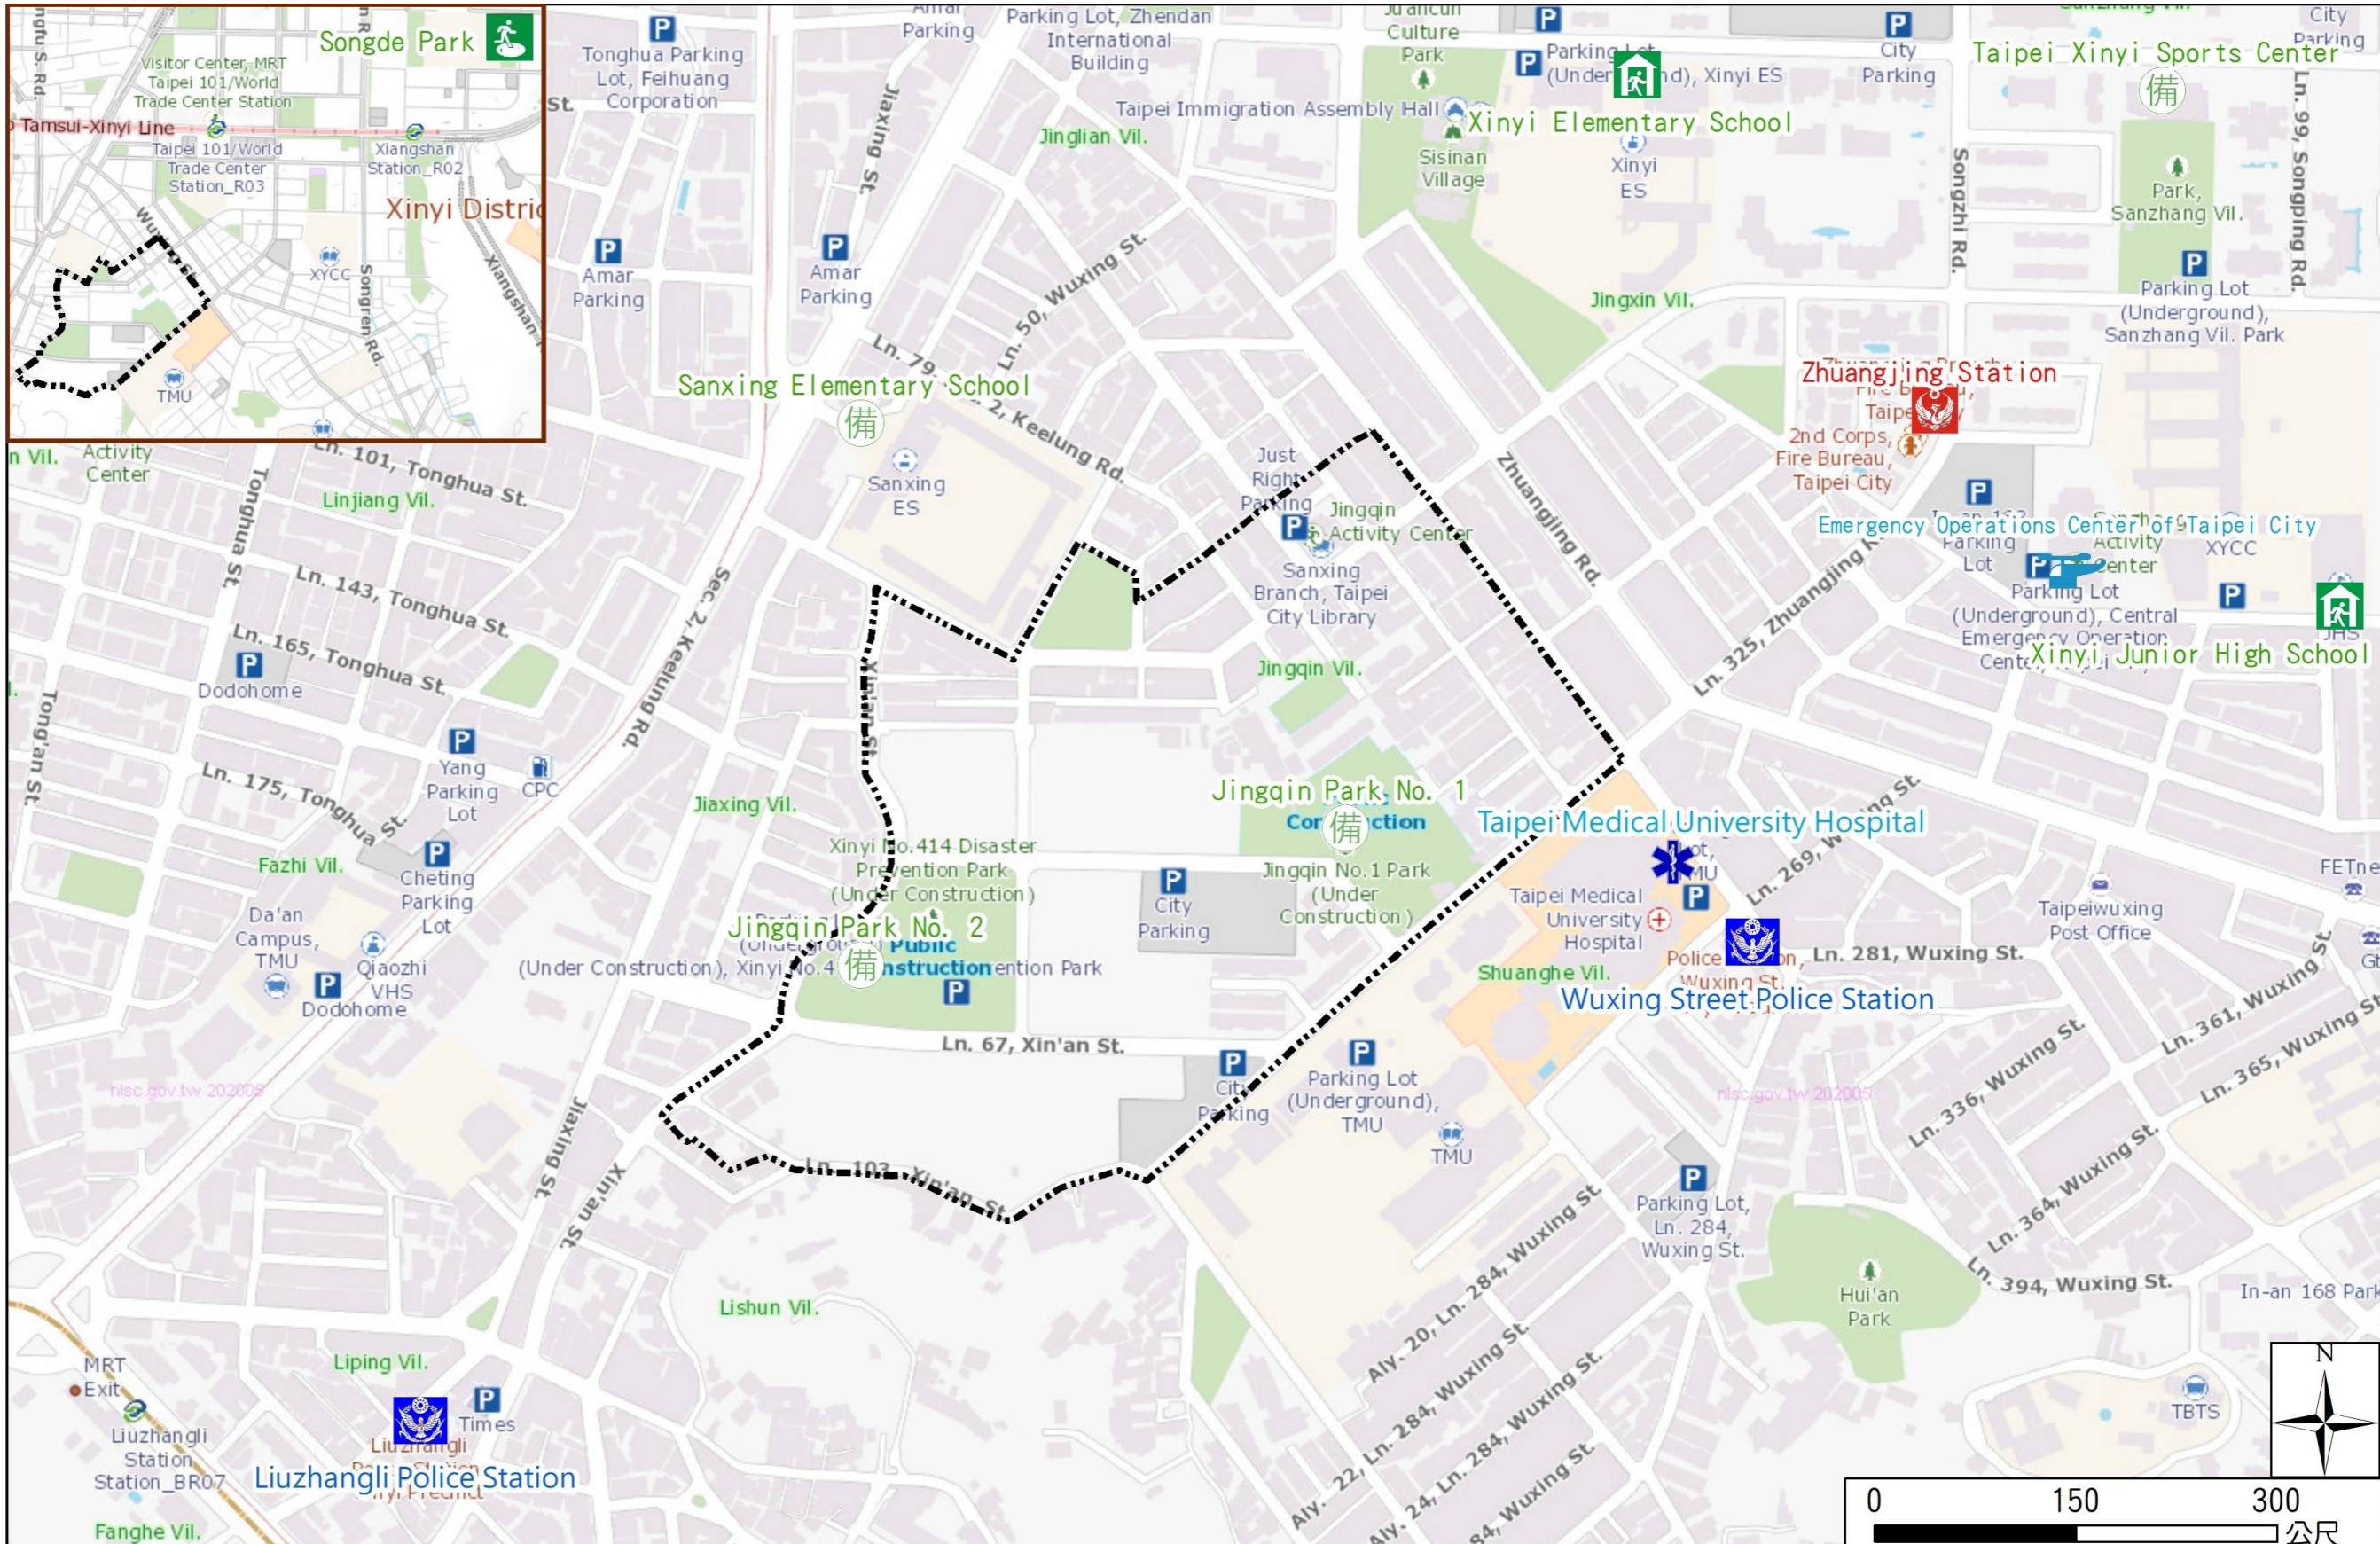

## Evacuation Shelter

Name	Songde Park Shelter for Earthquake
Address	Lane 180, Songde Rd.
Capacity	1340
Contact number	02-27884255
Name	Xinyi Elementary School (School for Priority Shelter) Shelter for Flood
Address	No.60, Songqin St.
Capacity	164
Contact number	02-27204005#831
Name	Xinyi Junior High School (School for Priority Shelter) Shelter for Flood
Address	No. 1, Ln. 158, Songren Rd.
Capacity	206
Contact number	02-27236771#511
Name	Jingqin No1. Park
Address	Aly. 59, Ln. 220, Wuxing St.
Capacity	942
Contact number	02-27884255