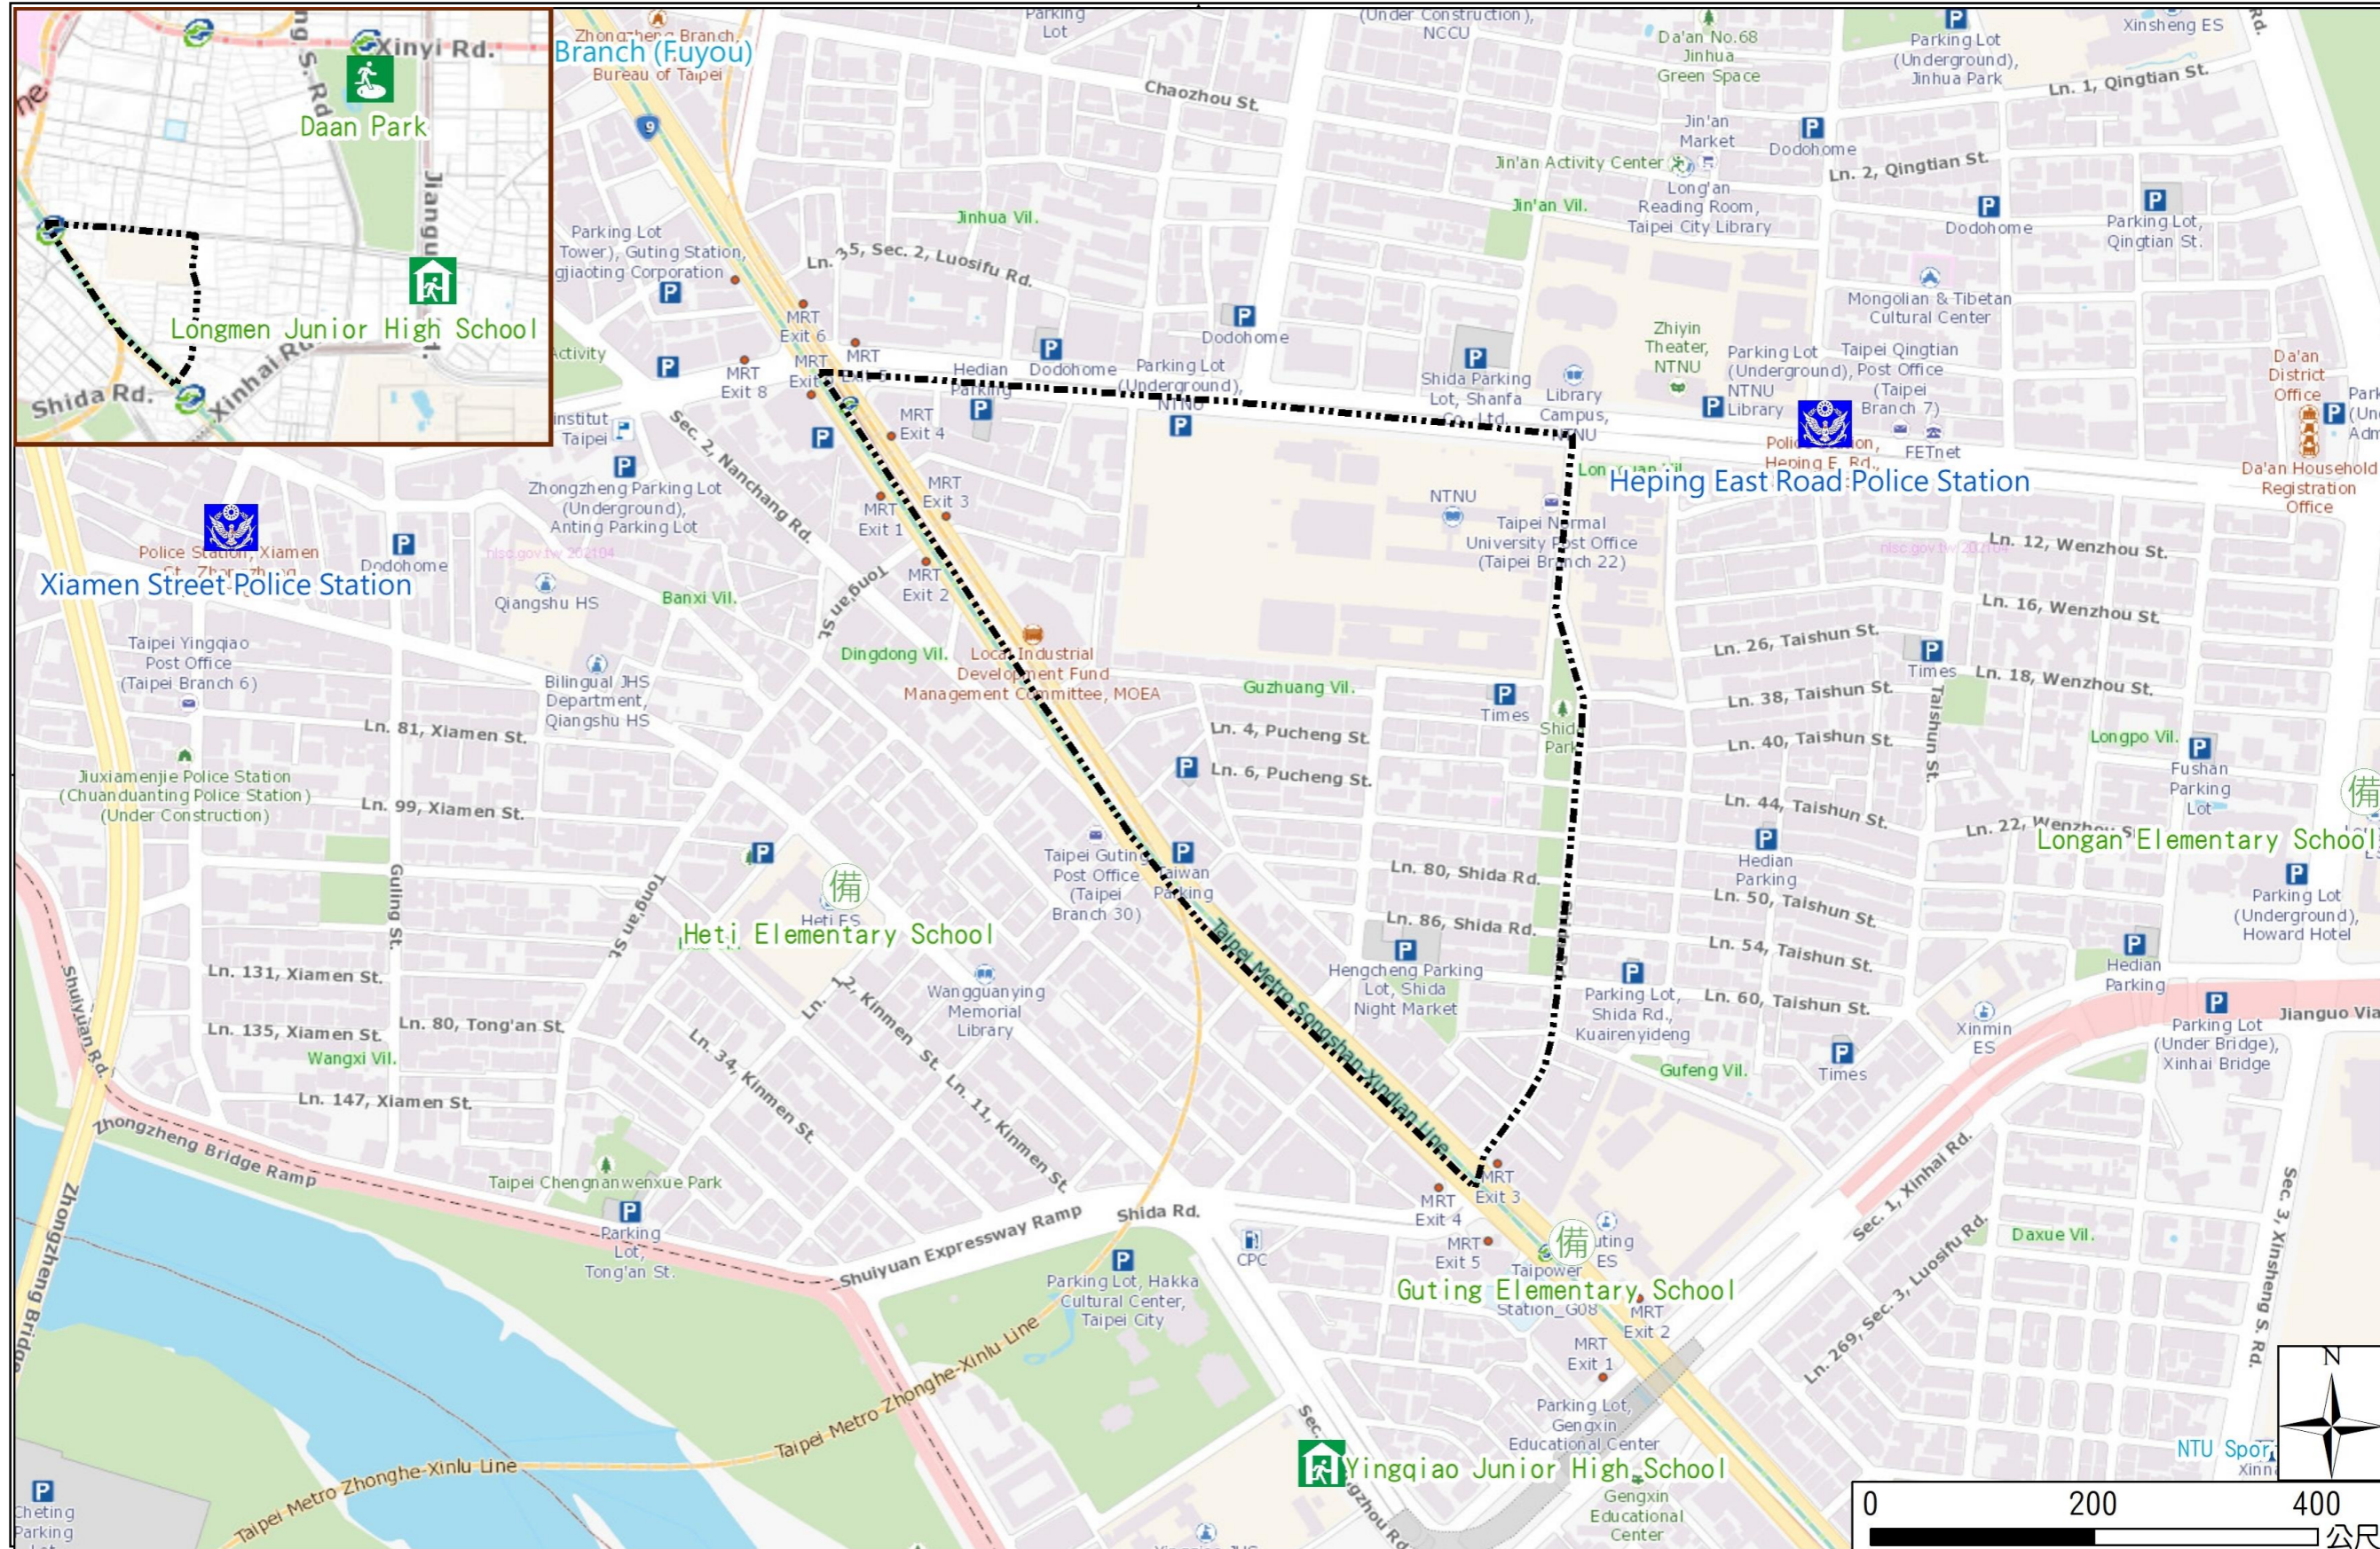

Guzhuang Vil., Da'an Dist., Taipei City Simple Evacuation Map

Emergency notification

Taipei Citizen Hotline : 1999
 Fire Department Tel. : 119
 Police Department Tel. : 110
 EOC of Da'an Dist.
 Non-emergency number : 02-23511711
 Emergency number : 02-66329119
 Officer
 Mobile : 0988-179817
 Note: Please call this District's EOC to ensure that the evacuation shelter is open

Disaster Prevention Information Website

Taipei City Disaster Prevention Information Website

Evacuation Principle

Flood: Vertical evacuation or preventive evacuation
 Earthquake :

More disaster prevention knowledge :
 Taipei City Disaster Prevention Guide

Evacuation Shelter

Name	Daan Park Shelter for Earthquake
Address	No.32, Sec. 2, Xinsheng S. Rd.
Capacity	37949
Contact number	02-23032451
Name	Long Men Junior High School (School for Priority Shelter) Shelter for Earthquake
Address	No.269, Sec. 2, Chien-Kuo S. Rd.
Capacity	319
Contact number	02-27330299#1402
Name	Longan Elementary School
Address	No. 33, Sec. 3, Xinsheng S. Rd.
Capacity	31
Contact number	02-23632077#730
Name	Guting Elementary School
Address	No. 201, Sec. 3, Roosevelt Rd.
Capacity	200
Contact number	02-23639795#832