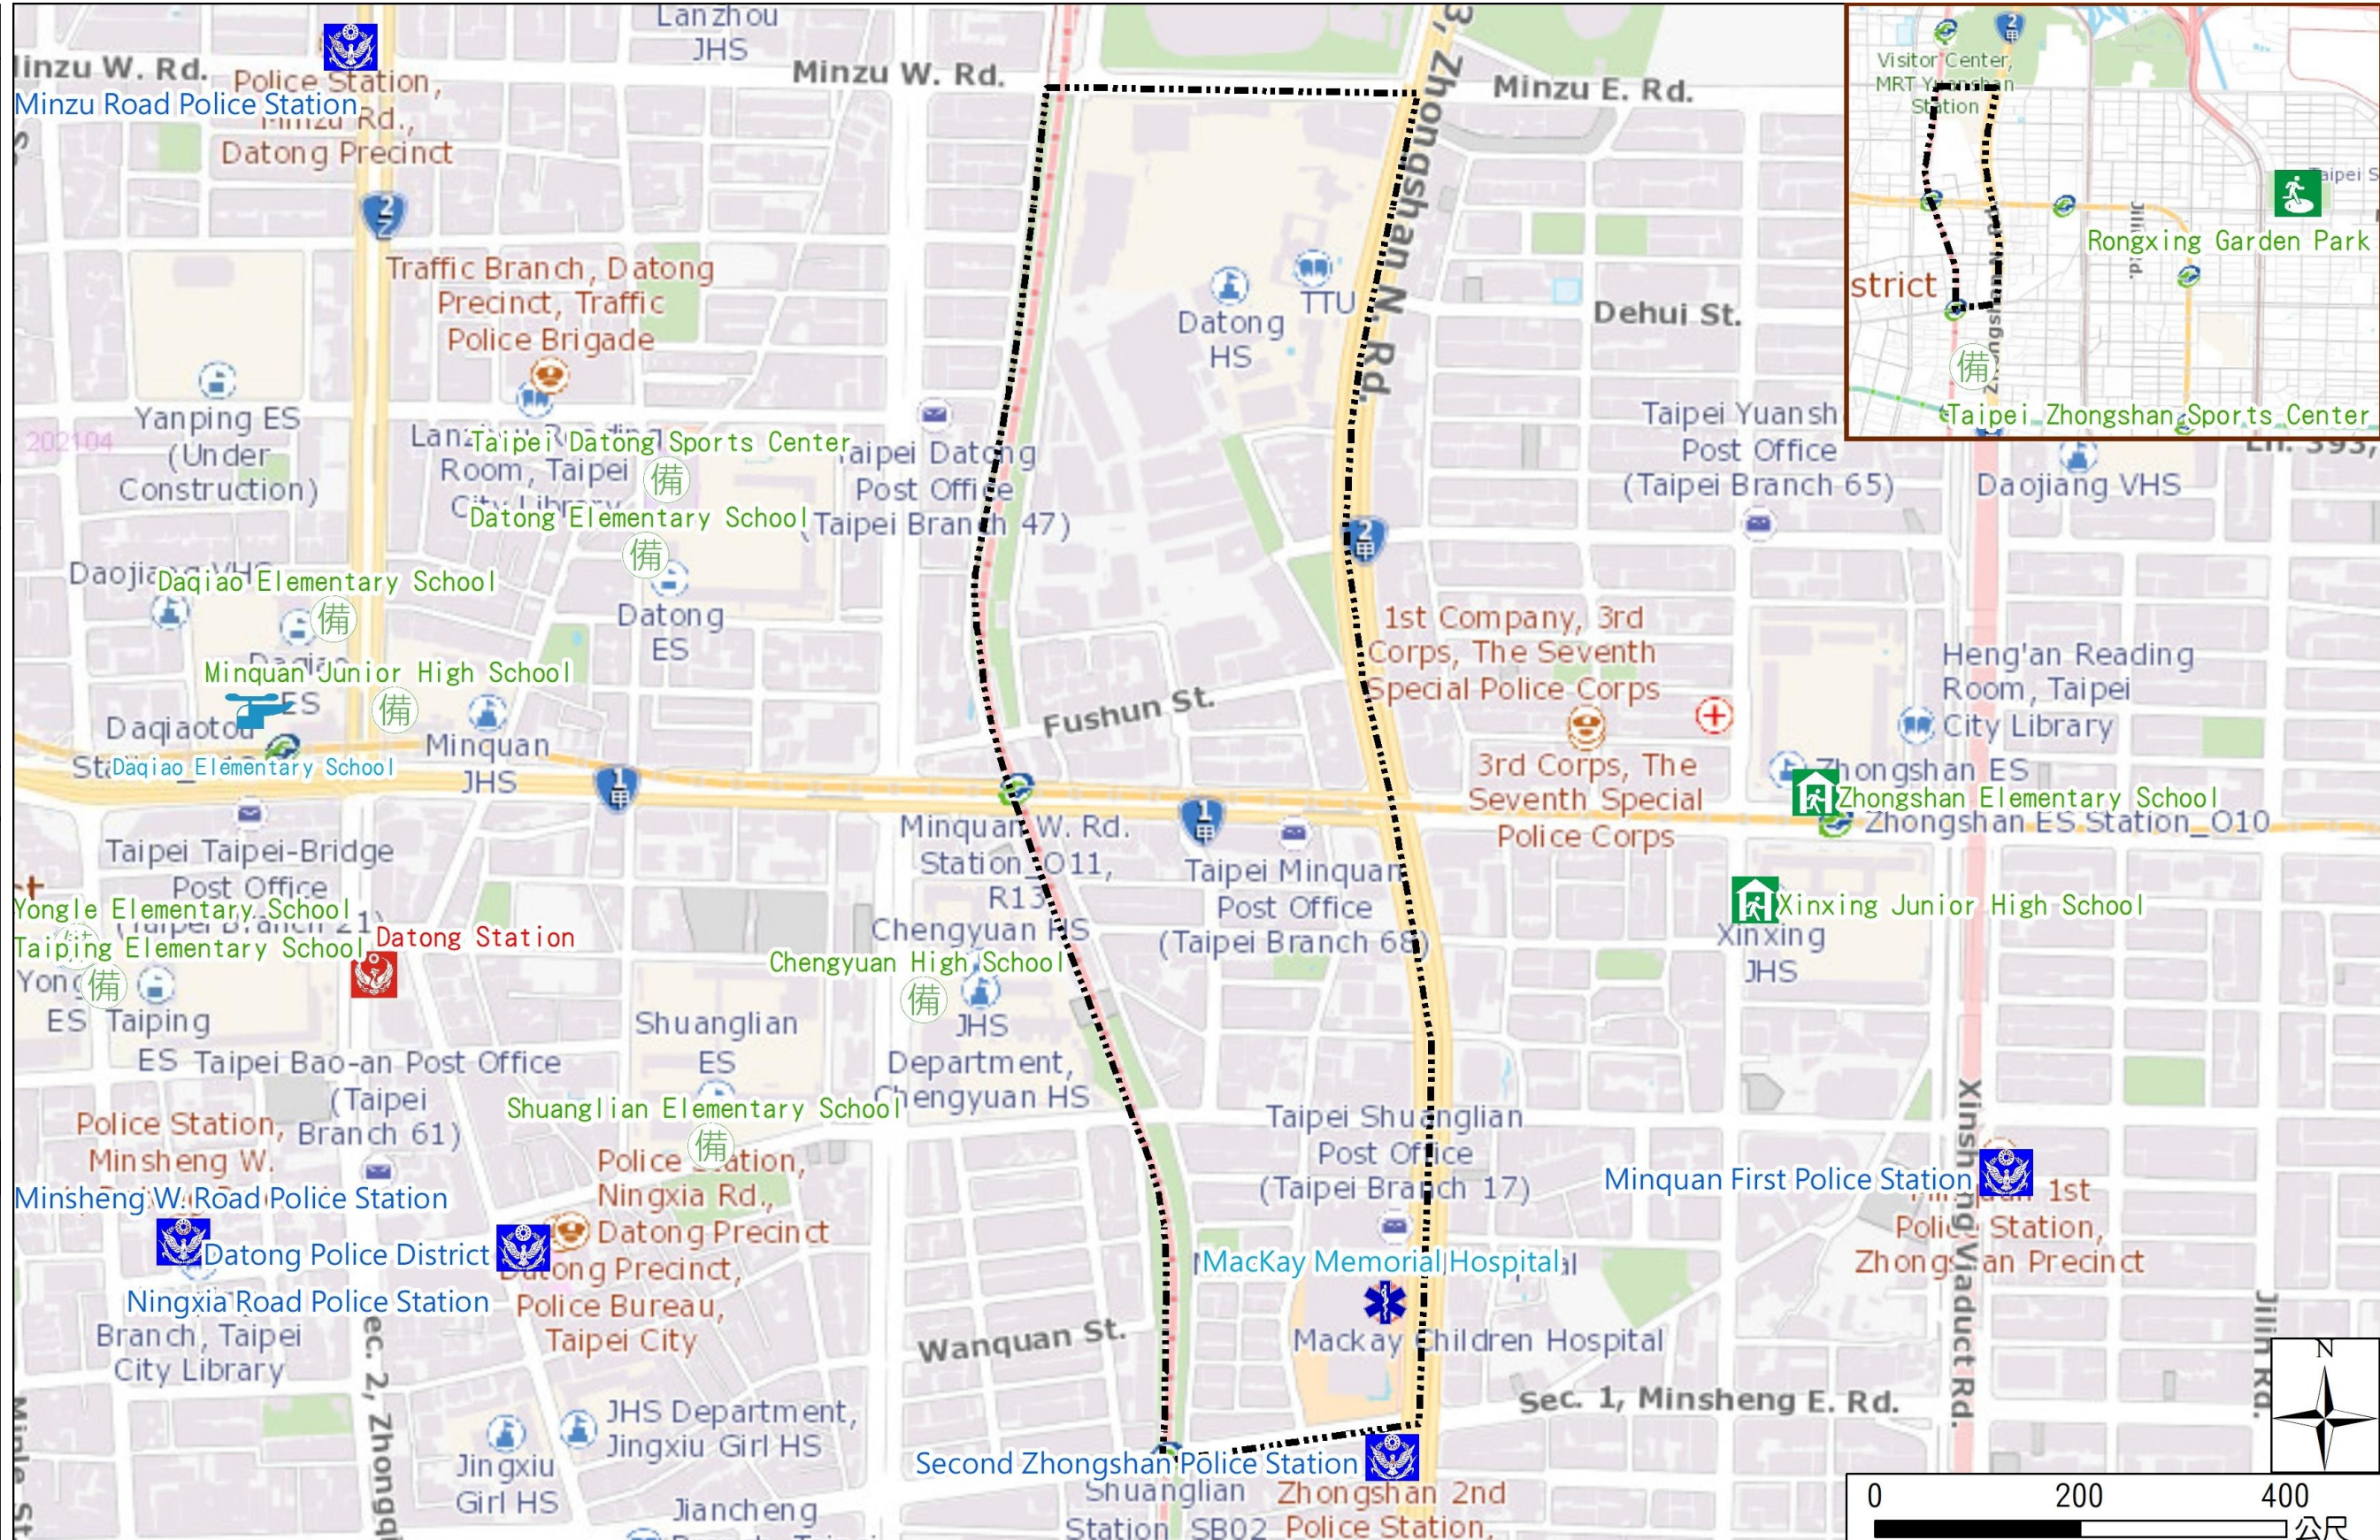

Jiying Vil., Zhongshan Dist., Taipei City Evacuation Map

Emergency notification

Taipei Citizen Hotline : 1999
Fire Department Tel. : 119
Police Department Tel. : 110
EOC of Zhongshan Dist.
Non-emergency number : 02-25031369
Emergency number : 02-66082730~39
Officer
Mobile : 0972-295608
Note: Please call this District's EOC to ensure that the evacuation shelter is open

Disaster Prevention Information Website

Taipei City Disaster Prevention Information Website

Evacuation Principle

Flood: Vertical evacuation or preventive evacuation
Earthquake :

More disaster prevention knowledge :
Taipei City Disaster Prevention Guide

Evacuation Shelter

Name	Rongxing Garden Park Shelter for Earthquake
Address	No.1, Sec. 3, Minquan E. Rd.
Capacity	3464
Contact number	02-25850192#222
Name	Xinxing Junior High School (School for Priority Shelter) Shelter for Flood and Earthquake
Address	No. 511, Linsen N. Rd.
Capacity	175
Contact number	02-25714211#501
Name	Zhongshan Elementary School (School for Priority Shelter) Shelter for Flood
Address	No. 69, Sec. 1, Minquan E. Rd.
Capacity	290
Contact number	02-25914085#36
Name	Taipei Zhongshan Sports Center
Address	No. 11, Ln. 70, Songjiang Rd.
Capacity	184
Contact number	2581-1060#211

Legend 圖例	里界 Village Boundary	避難收容處所 Evacuation Shelter	防救災單位 Disaster Rescue Resources	重要地標 Landmark	
	里界 Village Boundary	室內避難收容處所(優先安置學校) Indoor Evacuation Shelter (School for Priority Shelter) 室外避難收容處所(防災公園) Outdoor Evacuation Shelter (Disaster Prevention Park) 避難收容處所(備用) Evacuation Shelter (Backup)	警察單位 Police Department 消防單位 Fire Department 急救責任醫院 Designated Hospital (Emergency Medical Treatment)	直升機起降場 Helipad	重要地標 Landmark