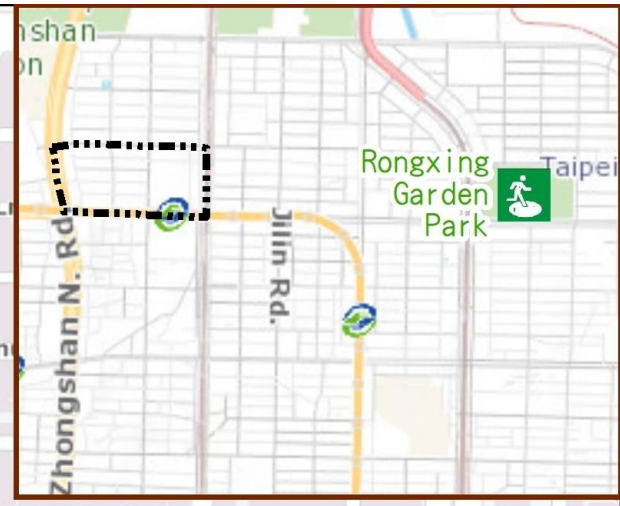

Evacuation Shelter

Name	Rongxing Garden Park Shelter for Earthquake
Address	No.1, Sec. 3, Minquan E. Rd.
Capacity	3464
Contact number	02-25850192#222
Name	Zhongshan Elementary School (School for Priority Shelter) Shelter for Flood
Address	No. 69, Sec. 1, Minquan E. Rd.
Capacity	290
Contact number	02-25914085#36
Name	Xinxing Junior High School (School for Priority Shelter) Shelter for Flood and Earthquake
Address	No. 511, Linsen N. Rd.
Capacity	175
Contact number	02-25714211#501
Name	Xingzheng Community Center
Address	9F., No. 367, Songjiang Rd.
Capacity	72
Contact number	02-25031369#520