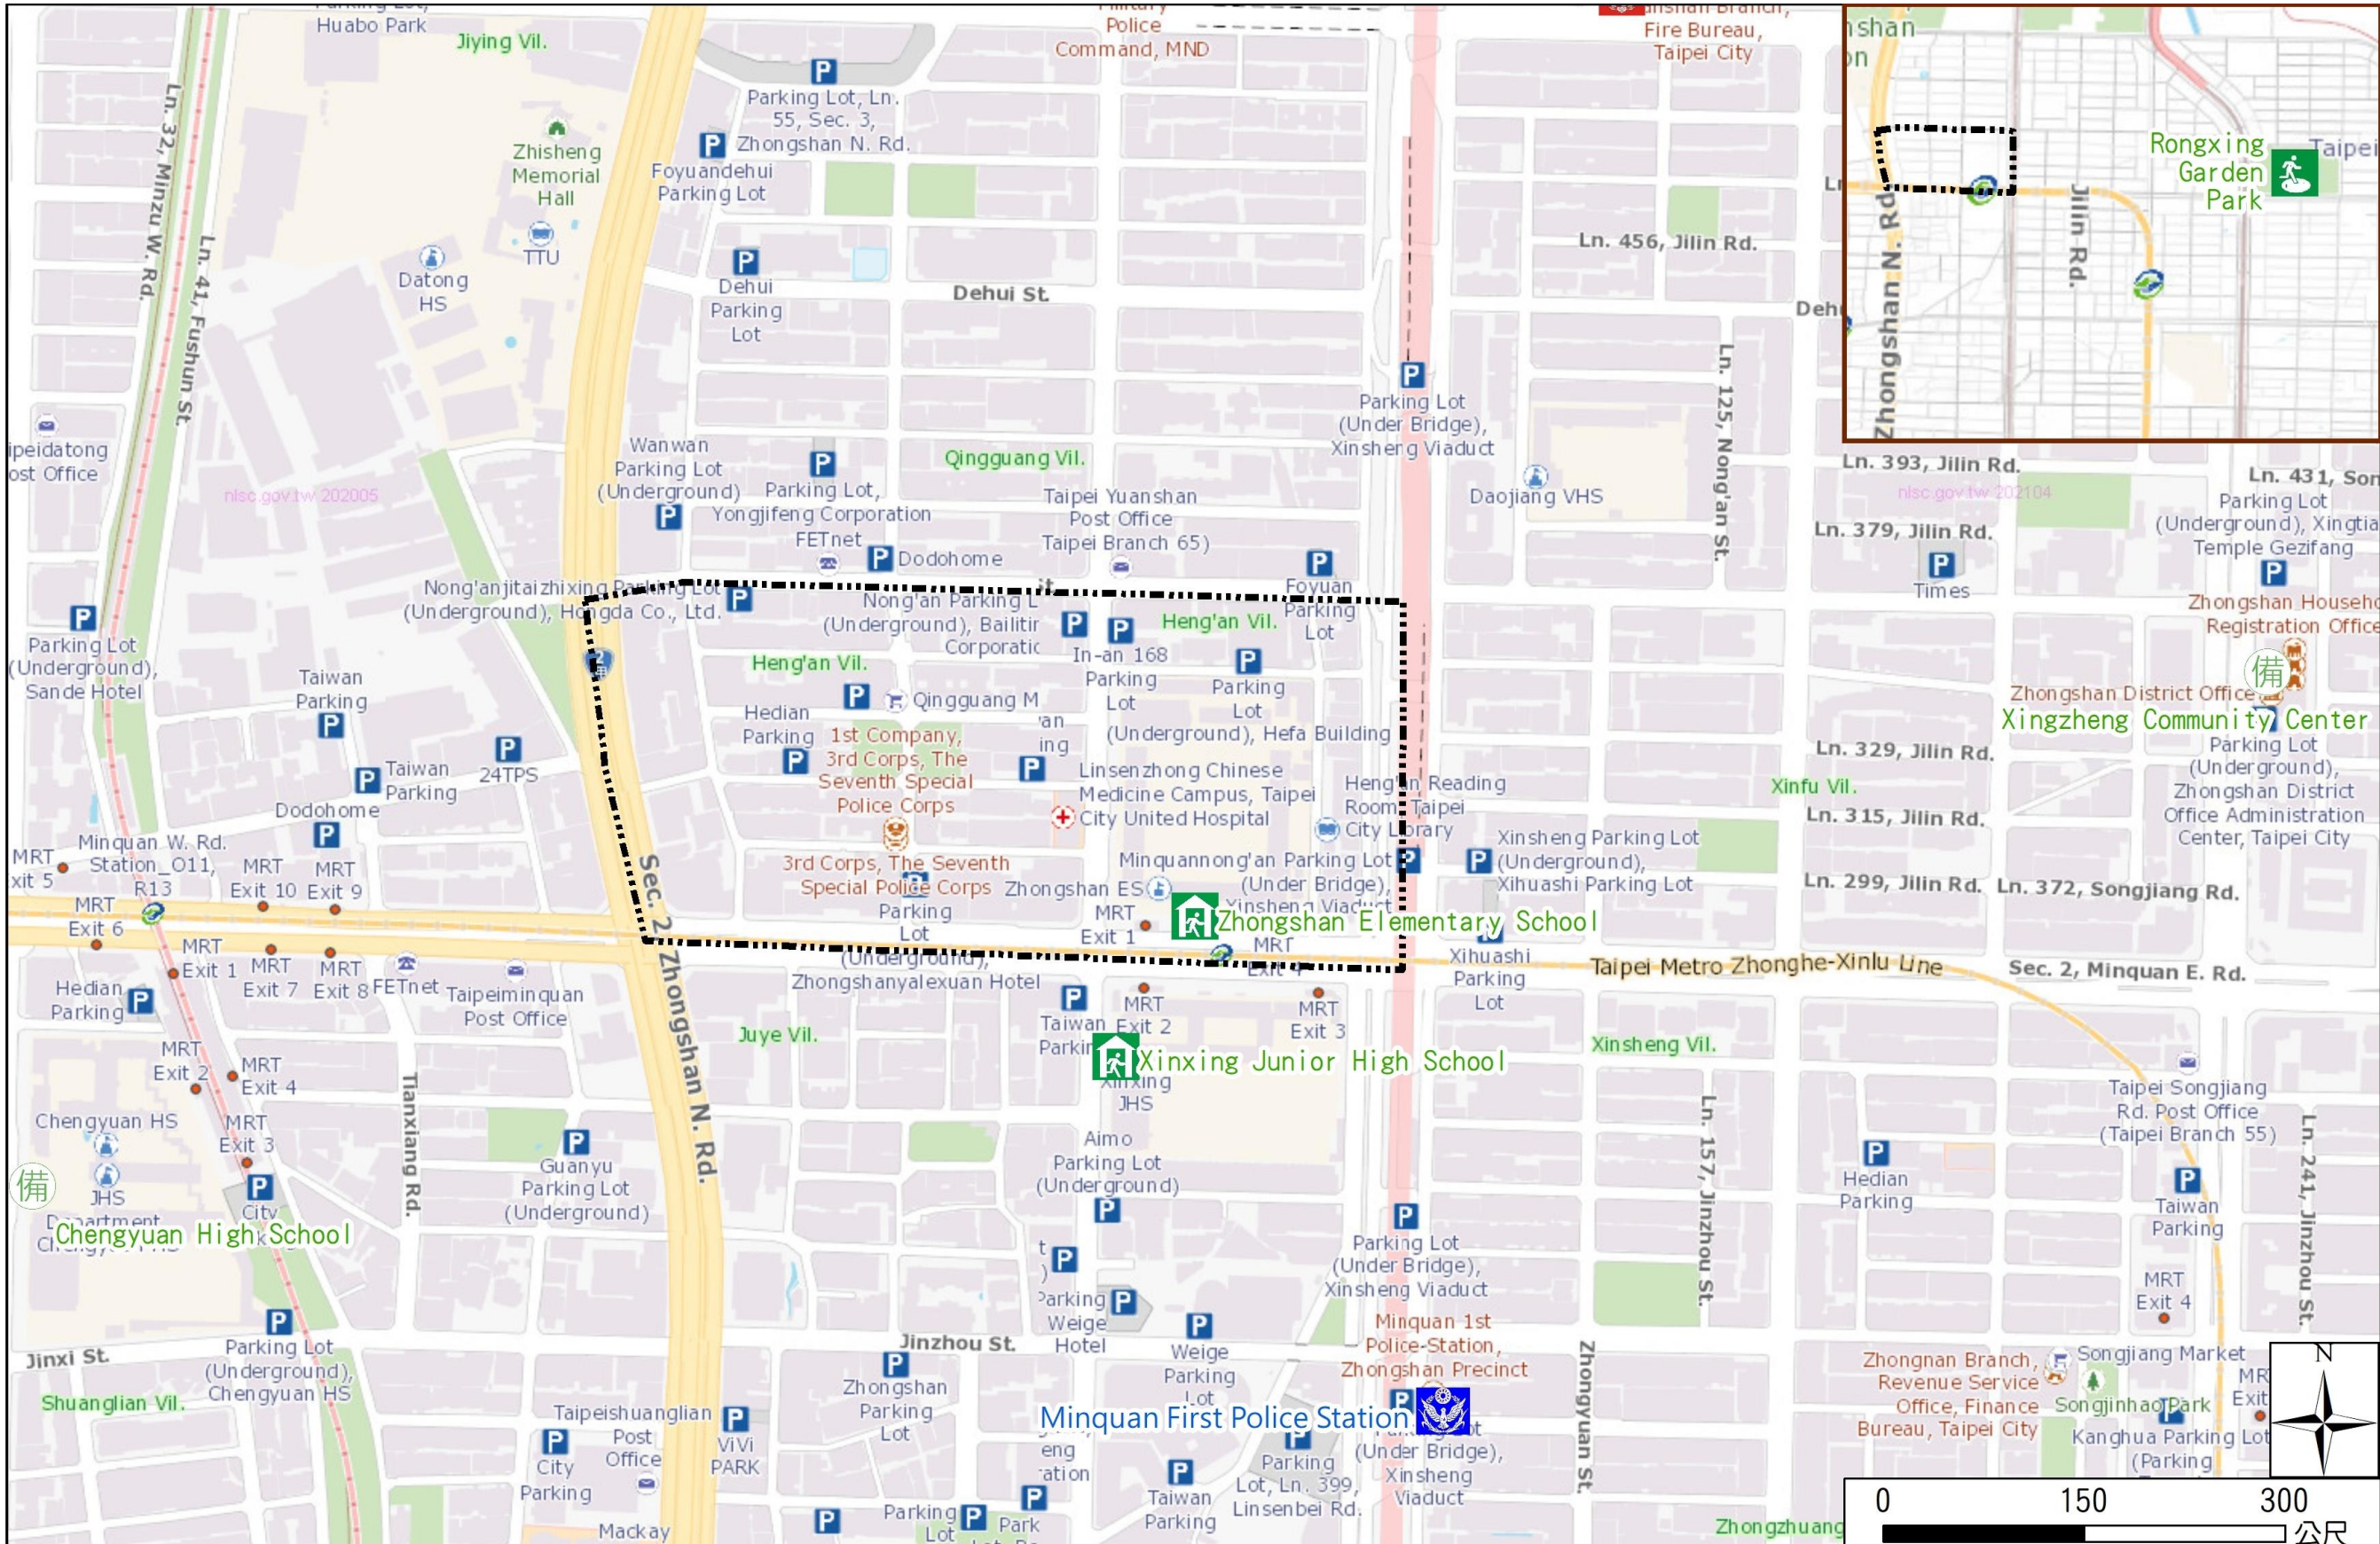

Heng'an Vil., Zhongshan Dist., Taipei City Evacuation Map

Emergency notification

Taipei Citizen Hotline : 1999
Fire Department Tel. : 119
Police Department Tel. : 110
EOC of Zhongshan Dist.
Non-emergency number : 02-25031369
Emergency number : 02-66082730~39
Officer
Mobile : 0972-295610
Note: Please call this District's EOC to ensure that the evacuation shelter is open

Disaster Prevention Information Website

Taipei City Disaster Prevention Information Website

Evacuation Principle

Flood: Vertical evacuation or preventive evacuation
Earthquake :

More disaster prevention knowledge :
Taipei City Disaster Prevention Guide

Evacuation Shelter

Name	Rongxing Garden Park Shelter for Earthquake
Address	No.1, Sec. 3, Minquan E. Rd.
Capacity	3464
Contact number	02-25850192#222
Name	Zhongshan Elementary School (School for Priority Shelter) Shelter for Flood
Address	No. 69, Sec. 1, Minquan E. Rd.
Capacity	290
Contact number	02-25914085#36
Name	Xinxing Junior High School (School for Priority Shelter) Shelter for Flood and Earthquake
Address	No. 511, Linsen N. Rd.
Capacity	175
Contact number	02-25714211#501
Name	Xingzheng Community Center
Address	9F., No. 367, Songjiang Rd.
Capacity	72
Contact number	02-25031369#520

Legend 圖例	里界 Village Boundary	避難收容處所 Evacuation Shelter	防救災單位 Disaster Rescue Resources	重要地標 Landmark
	里界 Village Boundary	室內避難收容處所(優先安置學校) Indoor Evacuation Shelter (School for Priority Shelter) 室外避難收容處所(防災公園) Outdoor Evacuation Shelter (Disaster Prevention Park) 避難收容處所(備用) Evacuation Shelter (Backup)	警察單位 Police Department 消防單位 Fire Department 急救責任醫院 Designated Hospital (Emergency Medical Treatment)	直升機起降場 Helipad 重要地標 Landmark