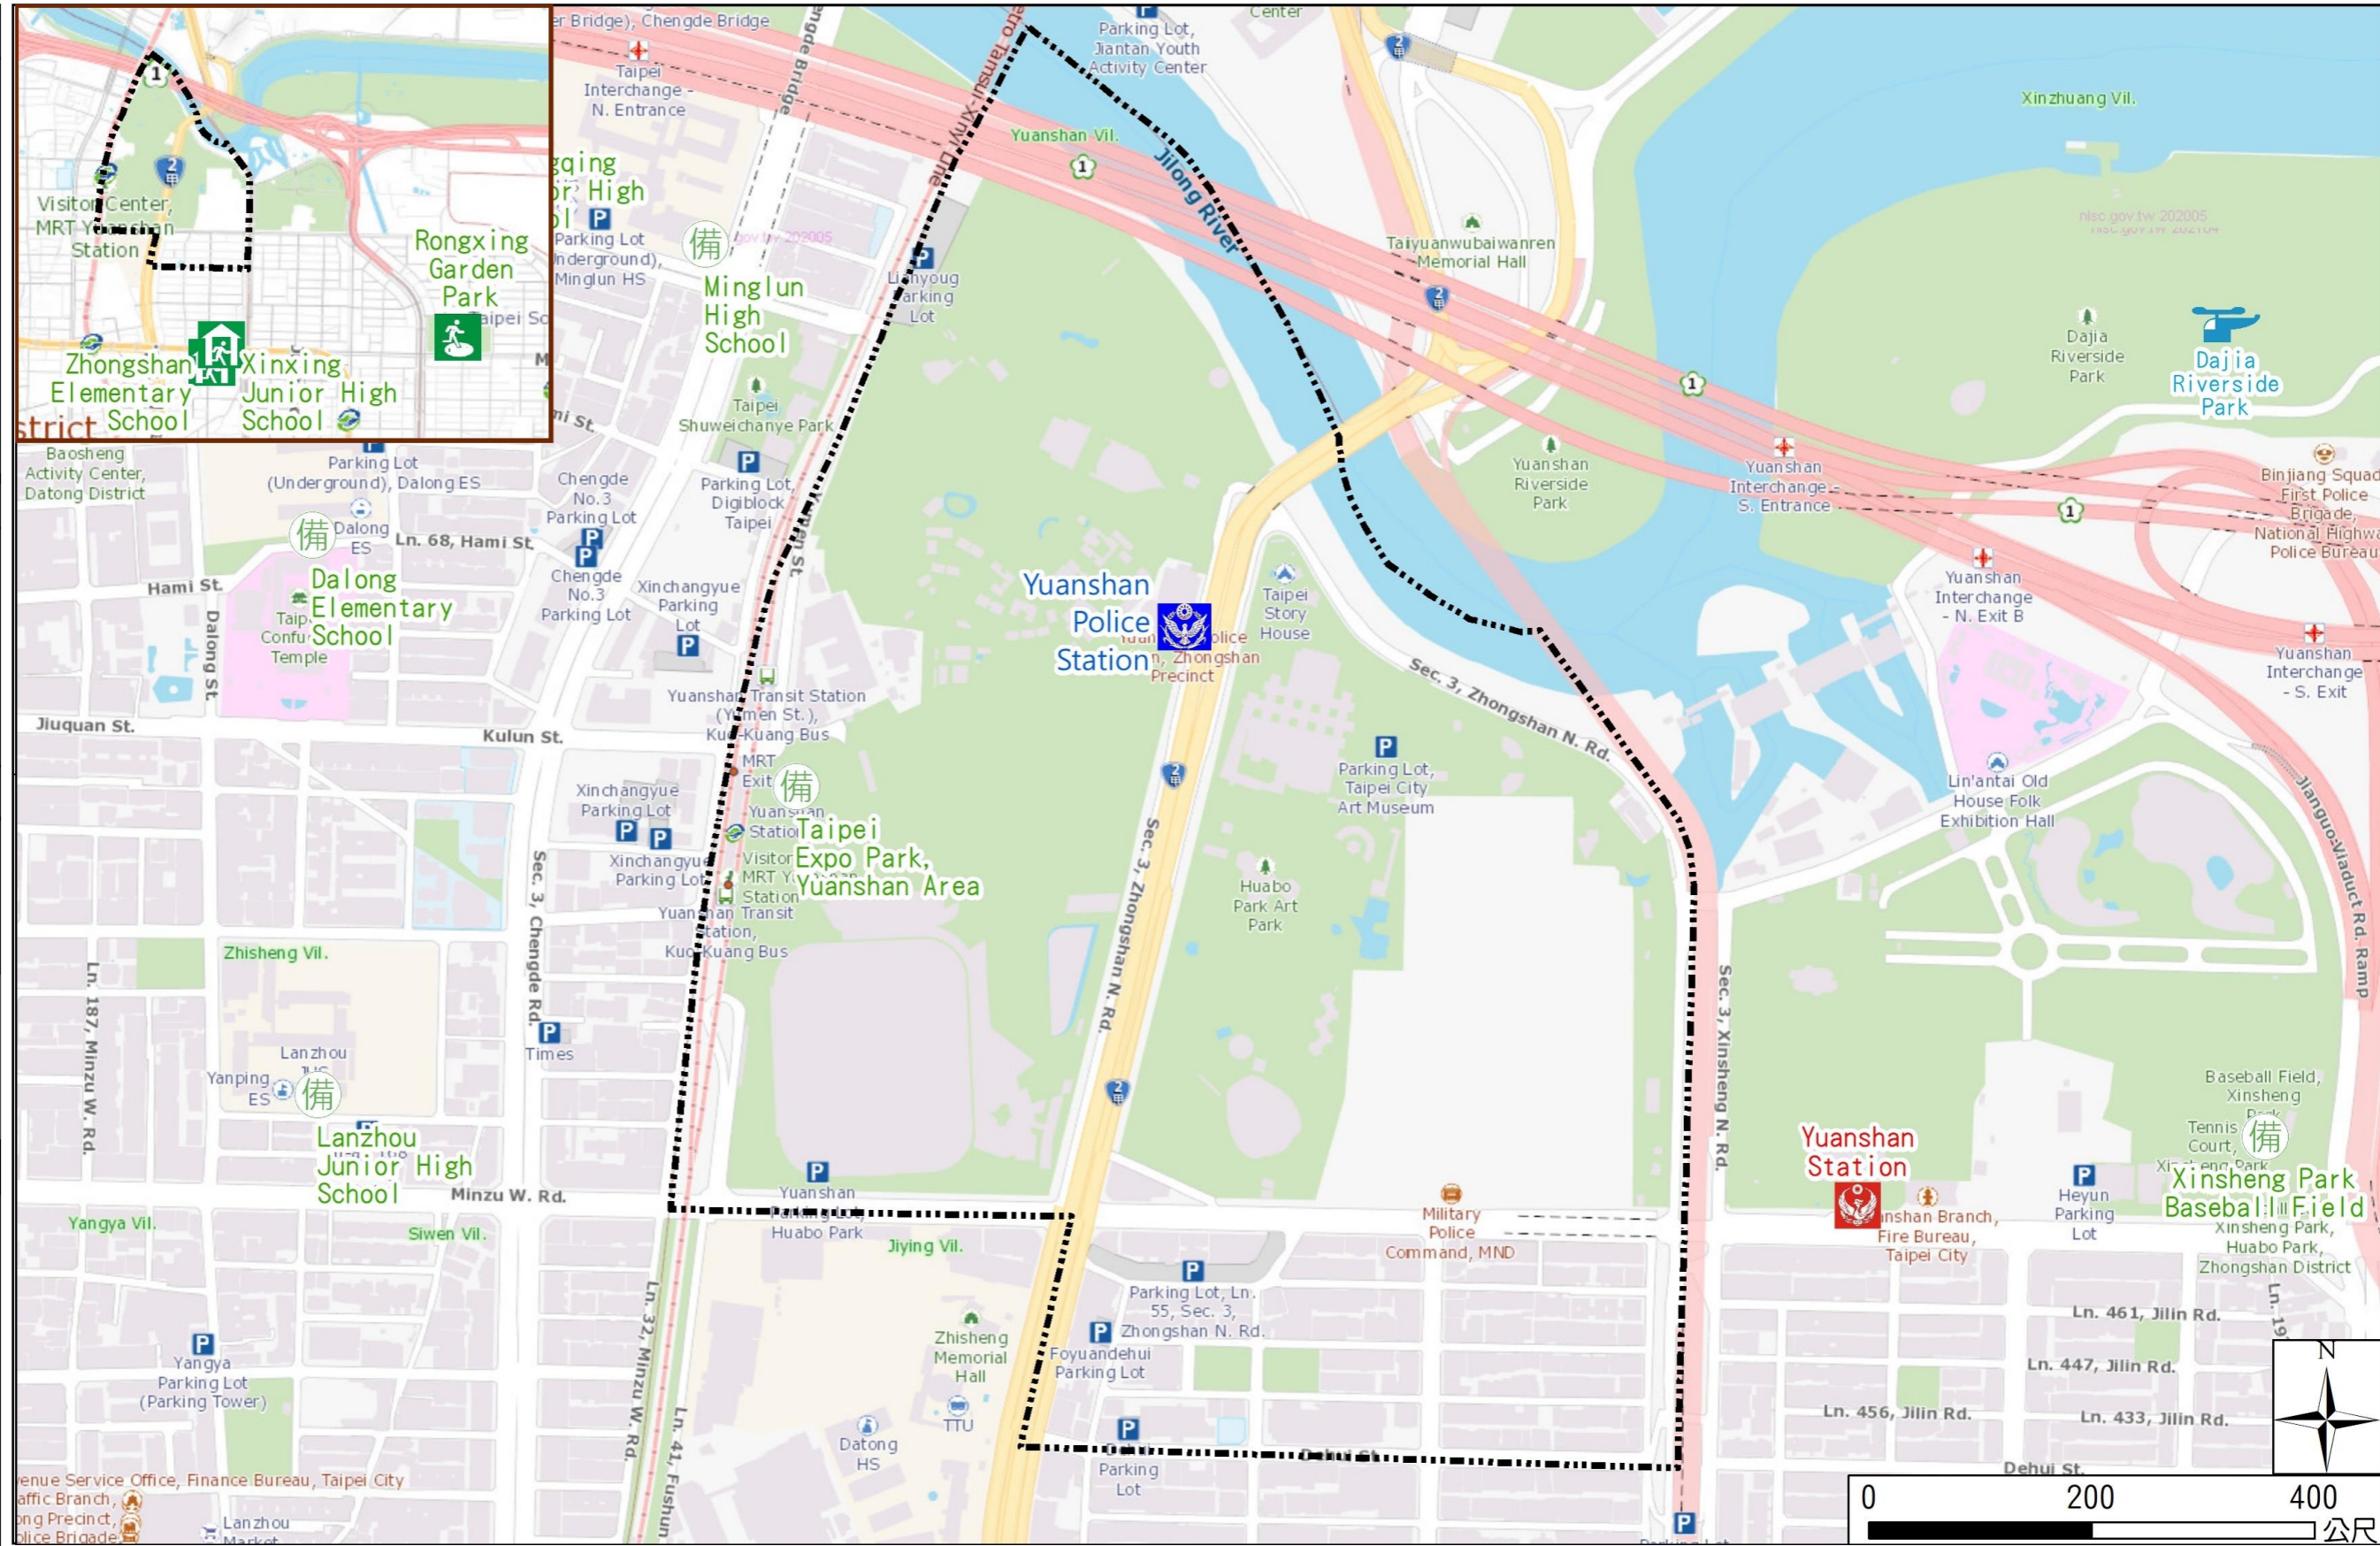

Yuanshan Vil., Zhongshan Dist., Taipei City Evacuation Map

Emergency notification

Taipei Citizen Hotline : 1999
Fire Department Tel. : 119
Police Department Tel. : 110
EOC of Zhongshan Dist.
Non-emergency number : 02-25031369
Emergency number : 02-66082730~39
Officer
Mobile : 0972-295612
Note: Please call this District's EOC to ensure that the evacuation shelter is open

Disaster Prevention Information Website

Taipei City Disaster Prevention Information Website

Evacuation Principle

Flood: Vertical evacuation or preventive evacuation
Earthquake :

More disaster prevention knowledge :
Taipei City Disaster Prevention Guide

Evacuation Shelter

Name	Rongxing Garden Park Shelter for Earthquake
Address	No.1, Sec. 3, Minquan E. Rd.
Capacity	3464
Contact number	02-25850192#222
Name	Zhongshan Elementary School (School for Priority Shelter) Shelter for Flood
Address	No. 69, Sec. 1, Minquan E. Rd.
Capacity	290
Contact number	02-25914085#36
Name	Xinxing Junior High School (School for Priority Shelter) Shelter for Flood and Earthquake
Address	No. 511, Linsen N. Rd.
Capacity	175
Contact number	02-25714211#501
Name	Taipei Expo Park, Yuanshan Area
Address	No. 1, Yumen St.
Capacity	13517
Contact number	02-25850192#222

Legend 圖例	里界 Village Boundary	避難收容處所 Evacuation Shelter	防救災單位 Disaster Rescue Resources	重要地標 Landmark
	里界 Village Boundary	室內避難收容處所(優先安置學校) Indoor Evacuation Shelter (School for Priority Shelter)	警察單位 Police Department	重要地標 Landmark
		室外避難收容處所(防災公園) Outdoor Evacuation Shelter (Disaster Prevention Park)	消防單位 Fire Department	
		避難收容處所(備用) Evacuation Shelter (Backup)	急救責任醫院 Designated Hospital (Emergency Medical Treatment)	
			直升機起降場 Helipad