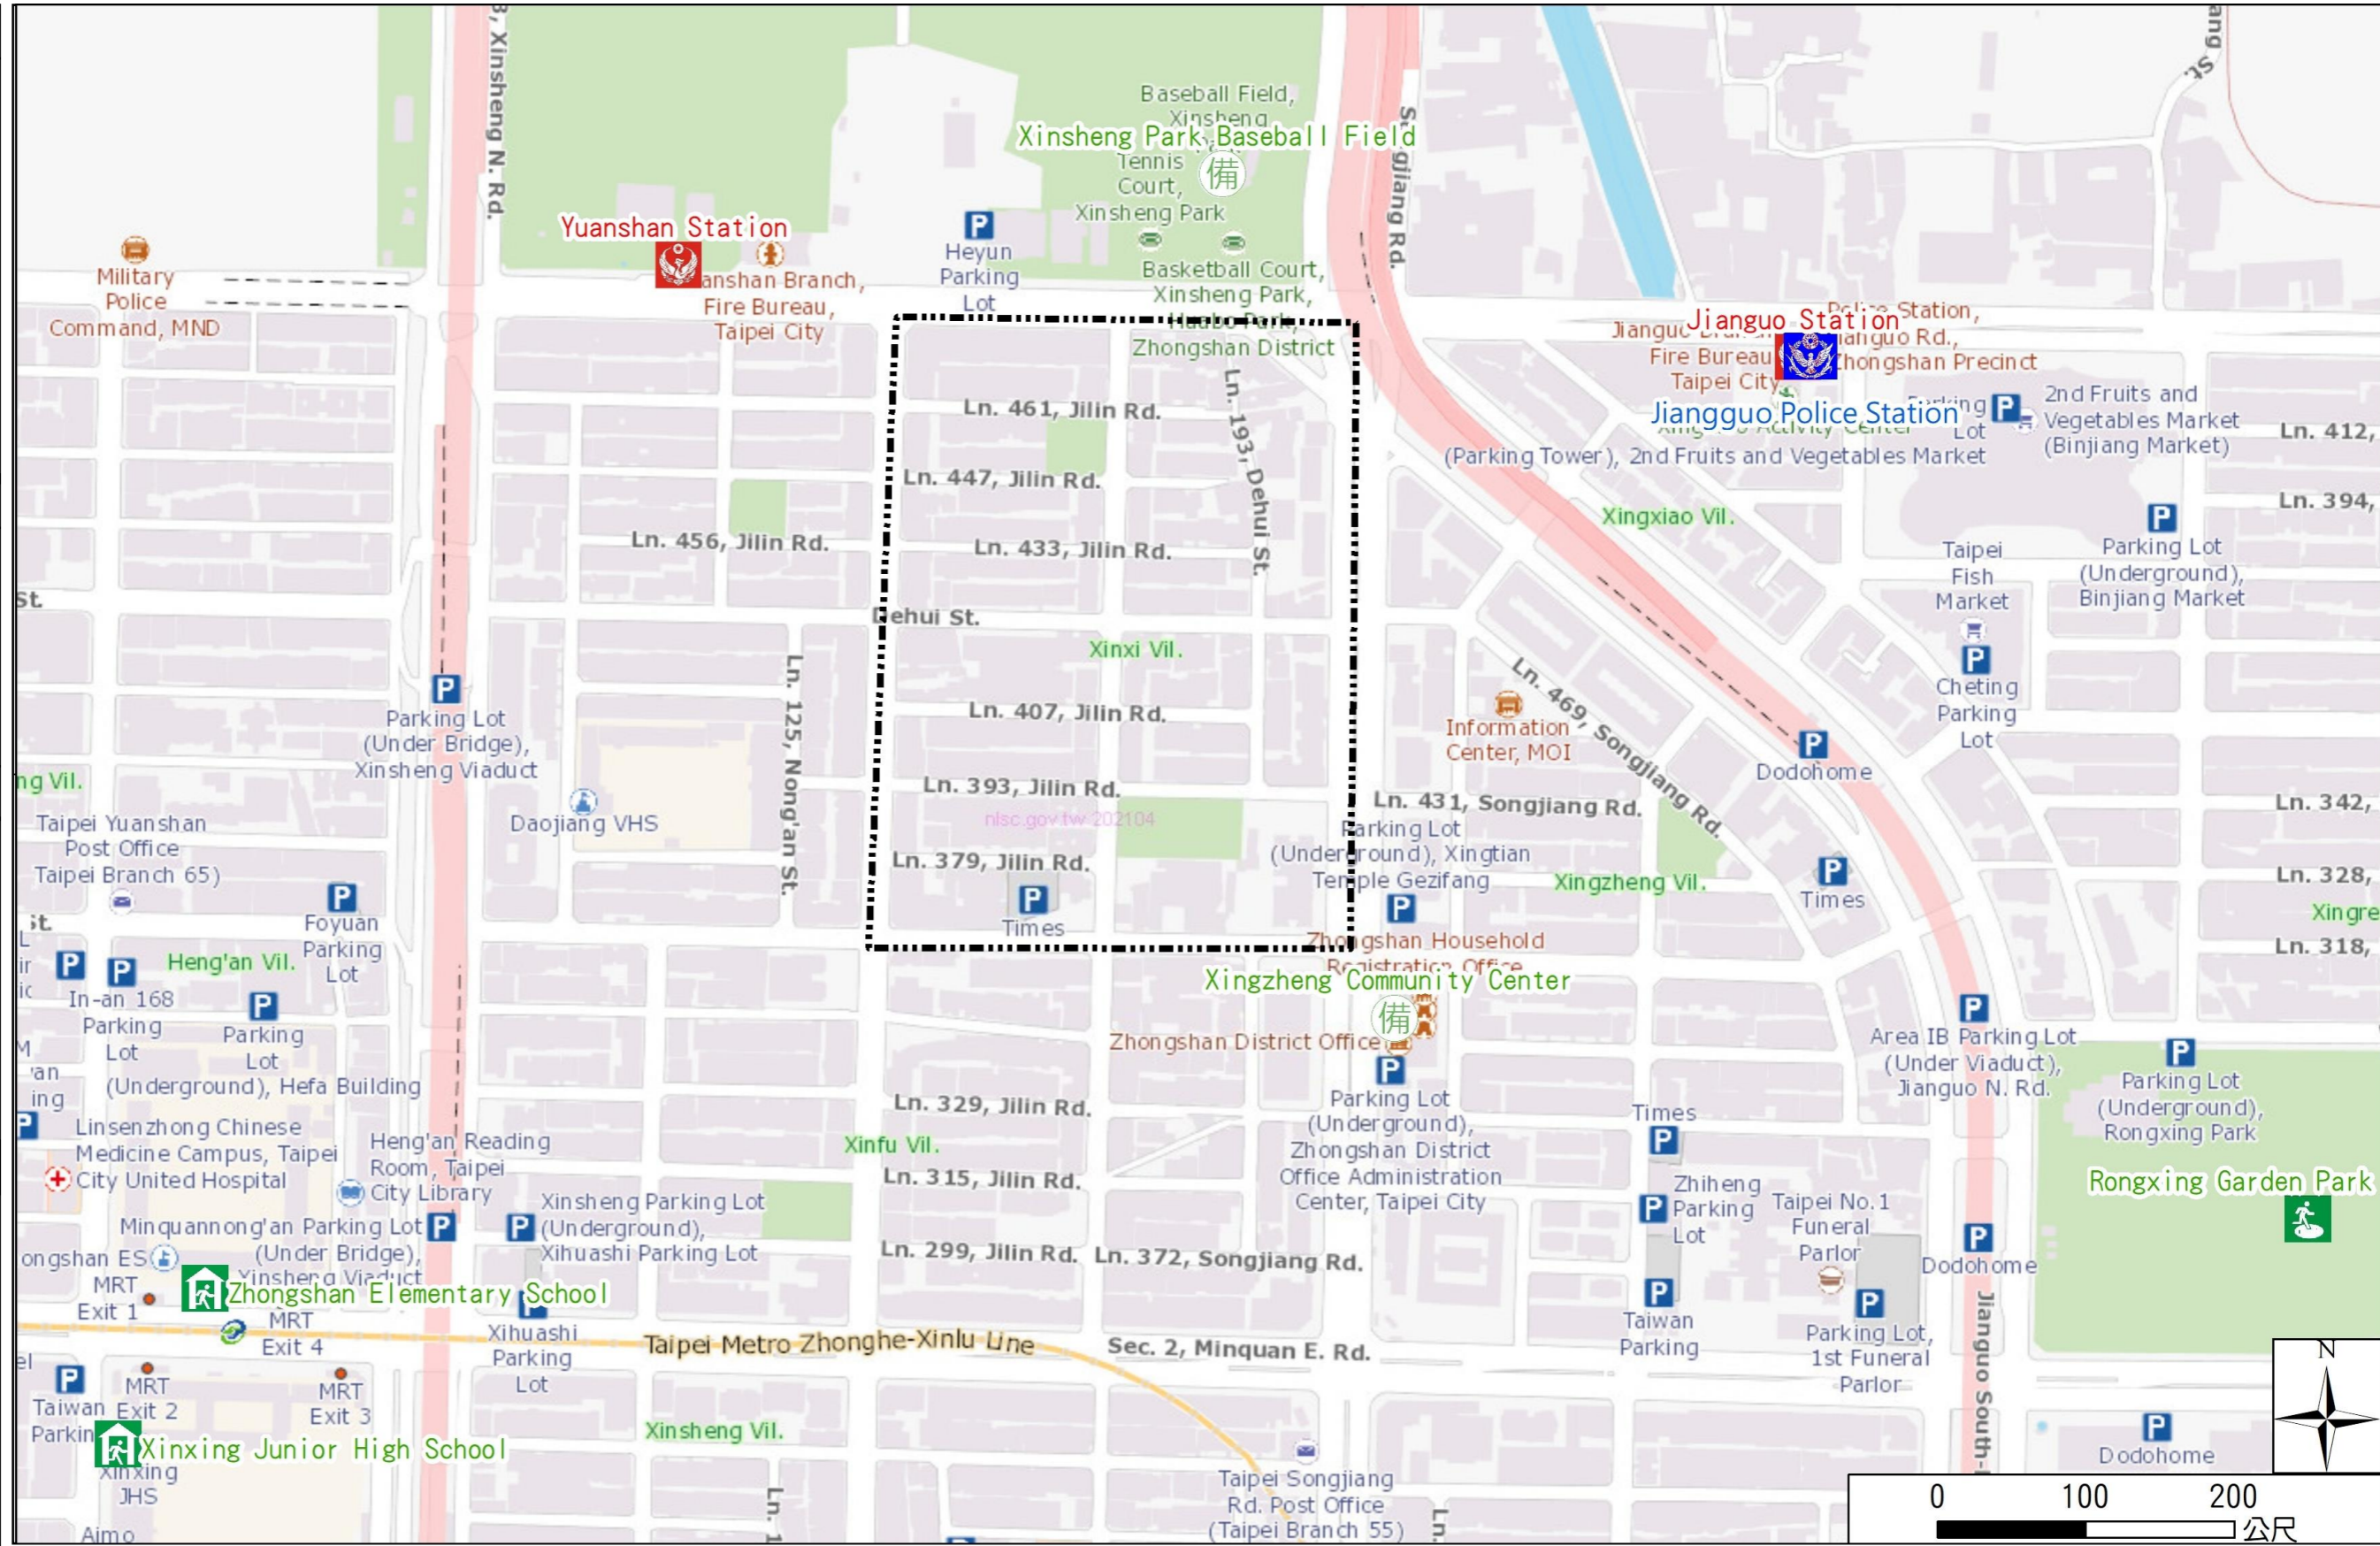

Xinxi Vil., Zhongshan Dist., Taipei City Evacuation Map

Emergency notification

Taipei Citizen Hotline : 1999
Fire Department Tel. : 119
Police Department Tel. : 110
EOC of Zhongshan Dist.
Non-emergency number : 02-25031369
Emergency number : 02-66082730~39
Officer
Mobile : 0972-295618
Note: Please call this District's EOC to ensure that the evacuation shelter is open

Disaster Prevention Information Website

Taipei City Disaster Prevention Information Website

Evacuation Principle

Flood: Vertical evacuation or preventive evacuation
Earthquake :

More disaster prevention knowledge :
Taipei City Disaster Prevention Guide

Evacuation Shelter

Name	Rongxing Garden Park Shelter for Earthquake
Address	No.1, Sec. 3, Minquan E. Rd.
Capacity	3464
Contact number	02-25850192#222
Name	Zhongshan Elementary School (School for Priority Shelter) Shelter for Flood
Address	No. 69, Sec. 1, Minquan E. Rd.
Capacity	290
Contact number	02-25914085#36
Name	Xinxing Junior High School (School for Priority Shelter) Shelter for Flood and Earthquake
Address	No. 511, Linsen N. Rd.
Capacity	175
Contact number	02-25714211#501
Name	Xingzheng Community Center
Address	9F., No. 367, Songjiang Rd.
Capacity	72
Contact number	02-25031369#520

Legend 圖例

里界 Village Boundary	避難收容處所 Evacuation Shelter	防救災單位 Disaster Rescue Resources	重要地標 Landmark
里界 Village Boundary	室內避難收容處所(優先安置學校) Indoor Evacuation Shelter (School for Priority Shelter) 室外避難收容處所(防災公園) Outdoor Evacuation Shelter (Disaster Prevention Park) 避難收容處所(備用) Evacuation Shelter (Backup)	警察單位 Police Department 消防單位 Fire Department 急救責任醫院 Designated Hospital (Emergency Medical Treatment)	直升機起降場 Helipad 重要地標 Landmark