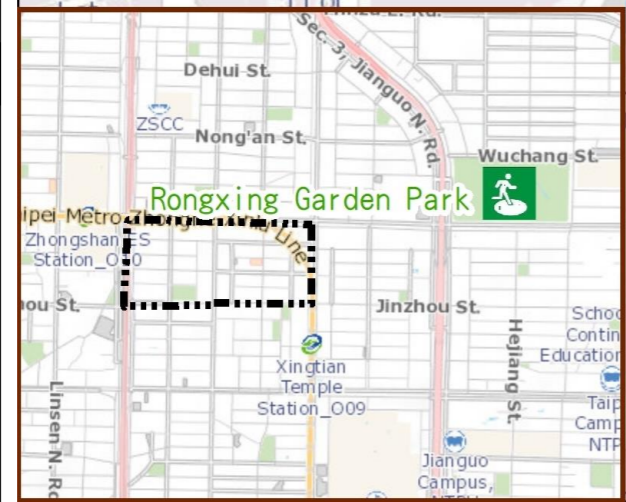

Evacuation Shelter

Name	Rongxing Garden Park Shelter for Earthquake
Address	No.1, Sec. 3, Minguan E. Rd.
Capacity	3464
Contact number	02-25850192#222
Name	Zhongshan Elementary School (School for Priority Shelter) Shelter for Flood
Address	No. 69, Sec. 1, Minguan E. Rd.
Capacity	290
Contact number	02-25914085#36
Name	Xinxing Junior High School (School for Priority Shelter) Shelter for Flood and Earthquake
Address	No. 511, Linsen N. Rd.
Capacity	175
Contact number	02-25714211#501
Name	Xingzheng Community Center
Address	9F., No. 367, Songjiang Rd.
Capacity	72
Contact number	02-25031369#520