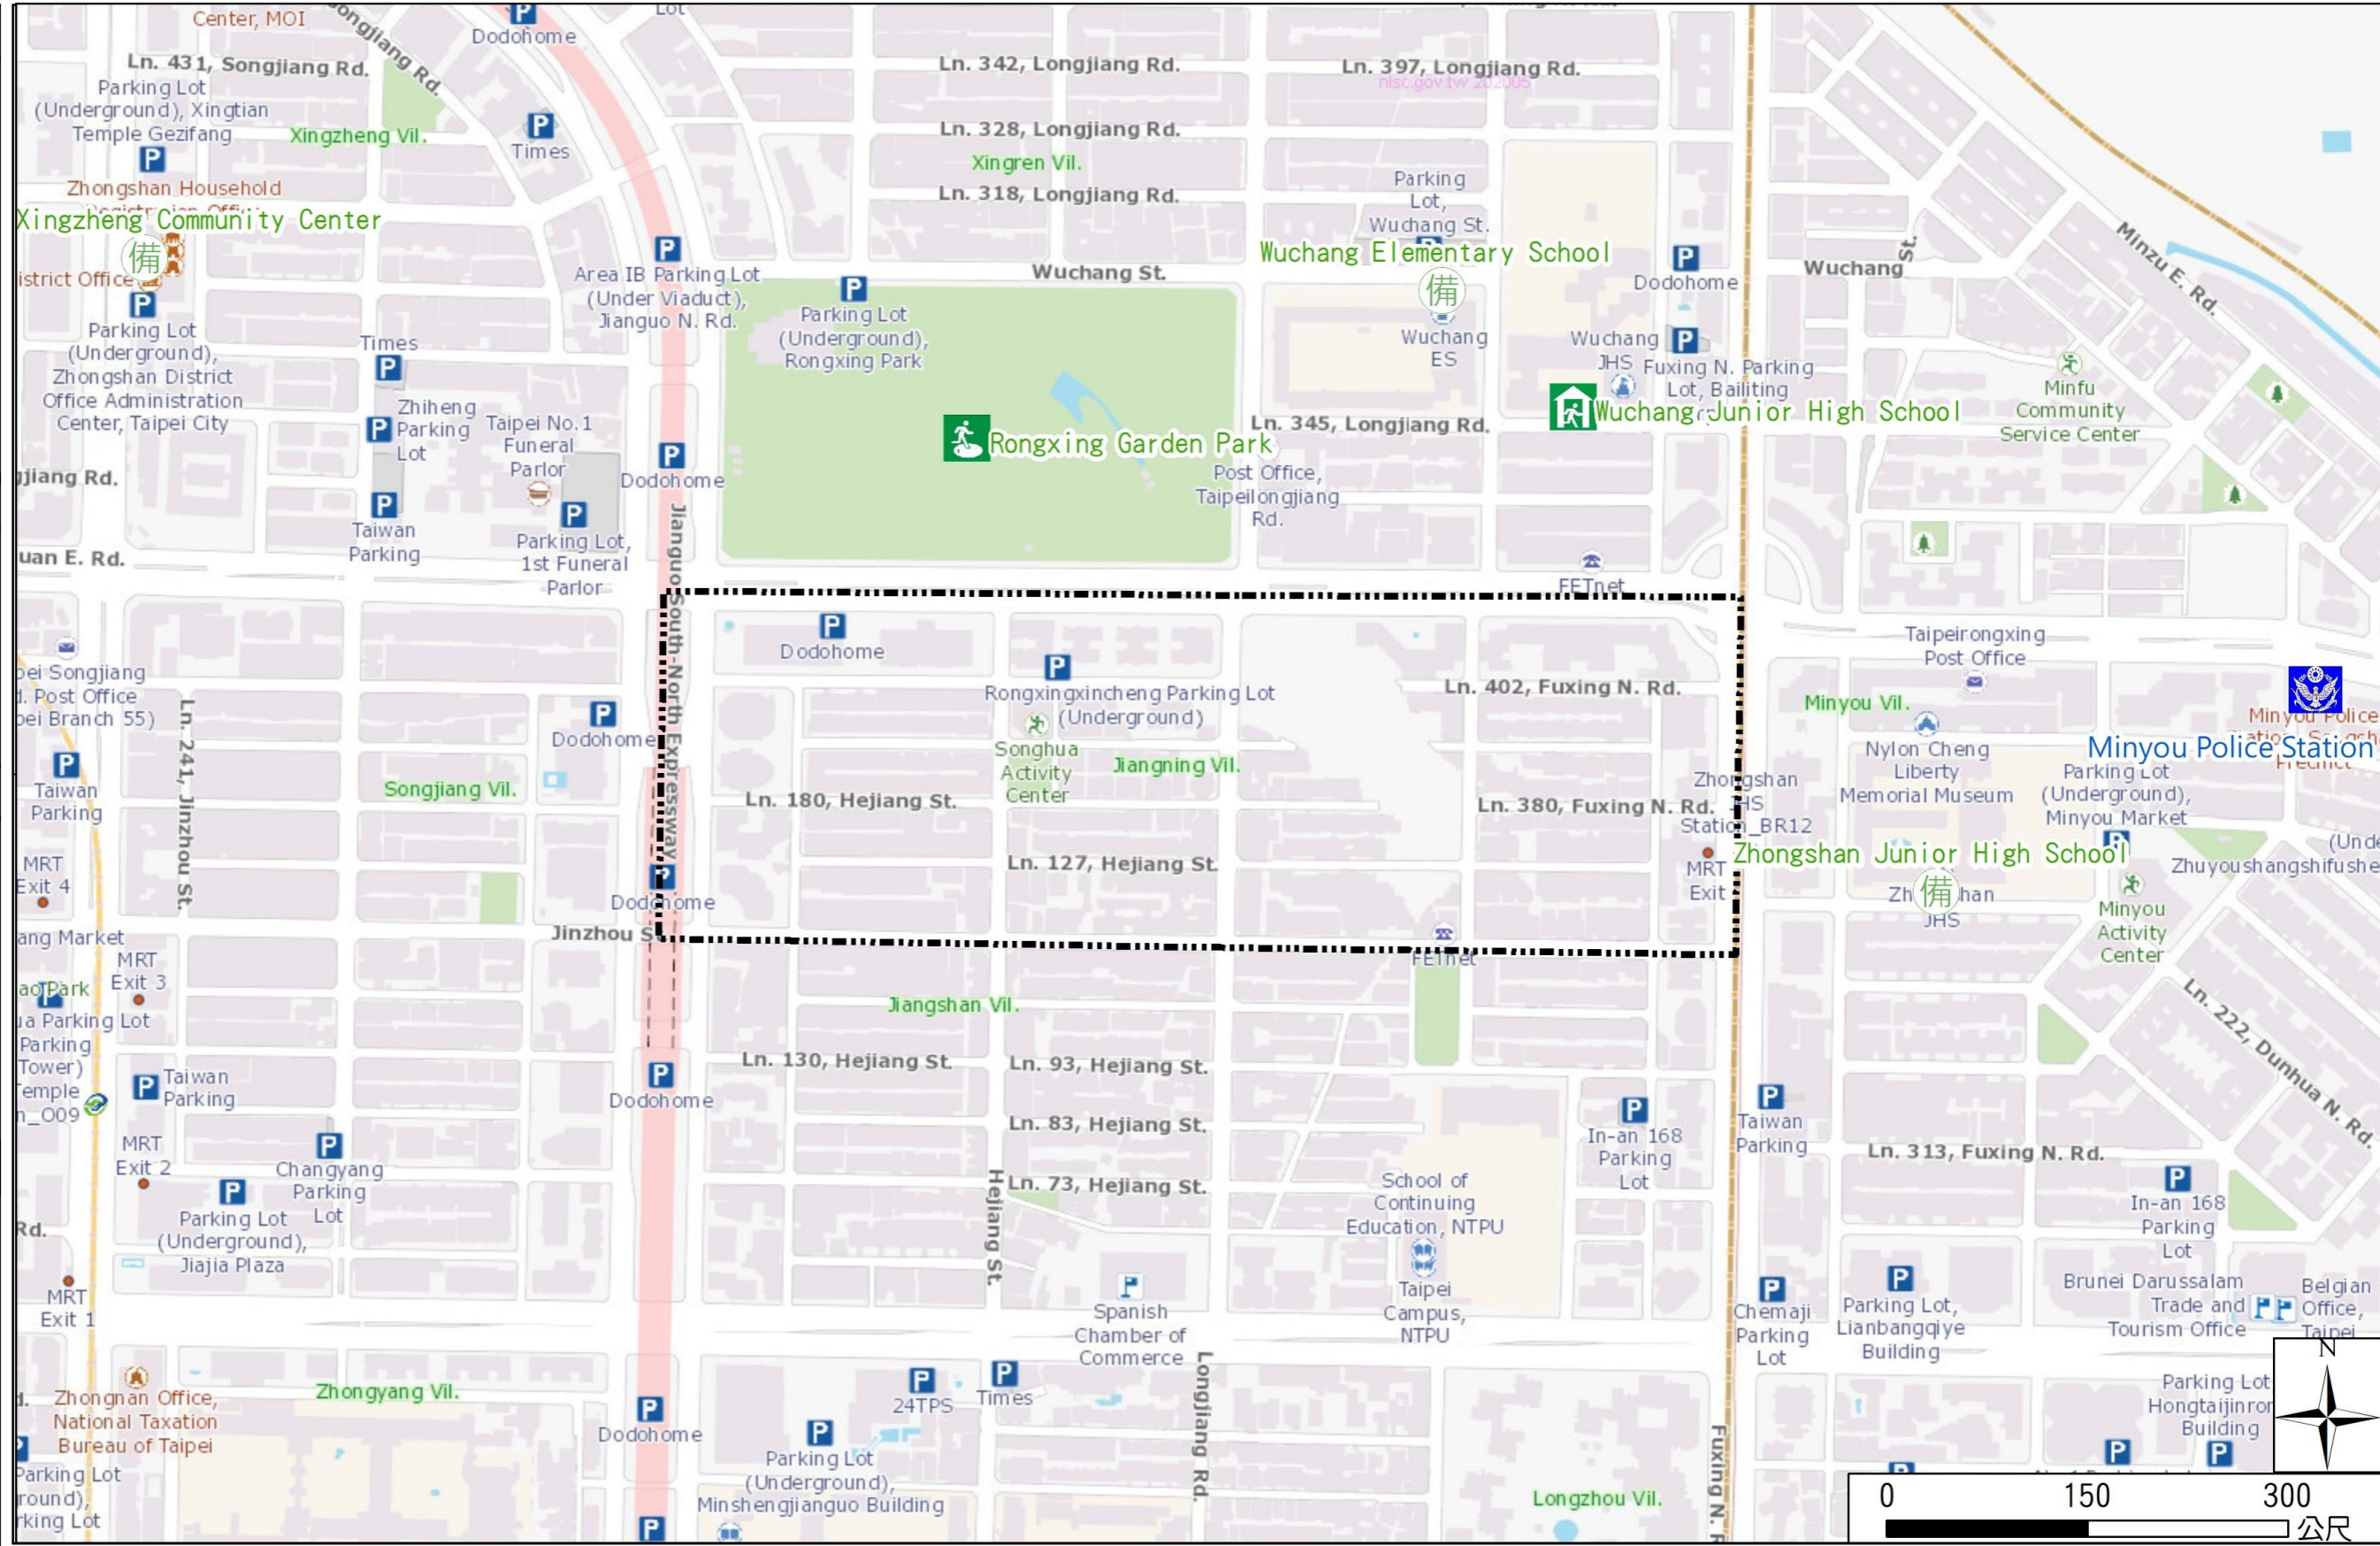

Jiangning Vil., Zhongshan Dist., Taipei City Evacuation Map

Emergency notification

Taipei Citizen Hotline : 1999
Fire Department Tel. : 119
Police Department Tel. : 110
EOC of Zhongshan Dist.
Non-emergency number :
02-25031369
Emergency number :
02-66082730~39
Officer
Mobile : 0972-295628
Note: Please call this District's
EOC to ensure that the evacuation
shelter is open

Disaster Prevention Information Website

Taipei City Disaster Prevention Information Website

Evacuation Principle

Flood: Vertical evacuation or preventive evacuation
Earthquake :

More disaster prevention knowledge :
Taipei City Disaster Prevention Guide

Evacuation Shelter

Name	Rongxing Garden Park Shelter for Earthquake
Address	No.1, Sec. 3, Minguan E. Rd.
Capacity	3464
Contact number	02-25850192#222
Name	Wuchang Junior High School (School for Priority Shelter) Shelter for Earthquake
Address	No. 1, Ln. 430, Fuxing N. Rd.
Capacity	250
Contact number	02-25014320#102
Name	Wuchang Elementary School
Address	No. 16, Wuchang St.
Capacity	97
Contact number	02-25023416#831
Name	Xingzheng Community Center
Address	9F., No. 367, Songjiang Rd.
Capacity	72
Contact number	02-25031369#520

Legend 圖例	里界 Village Boundary	避難收容處所 Evacuation Shelter	防救災單位 Disaster Rescue Resources	重要地標 Landmark
	里界 Village Boundary	室內避難收容處所(優先安置學校) Indoor Evacuation Shelter (School for Priority Shelter) 室外避難收容處所(防災公園) Outdoor Evacuation Shelter (Disaster Prevention Park) 避難收容處所(備用) Evacuation Shelter (Backup)	警察單位 Police Department 消防單位 Fire Department 急救責任醫院 Designated Hospital (Emergency Medical Treatment)	直升機起降場 Helipad 重要地標 Landmark