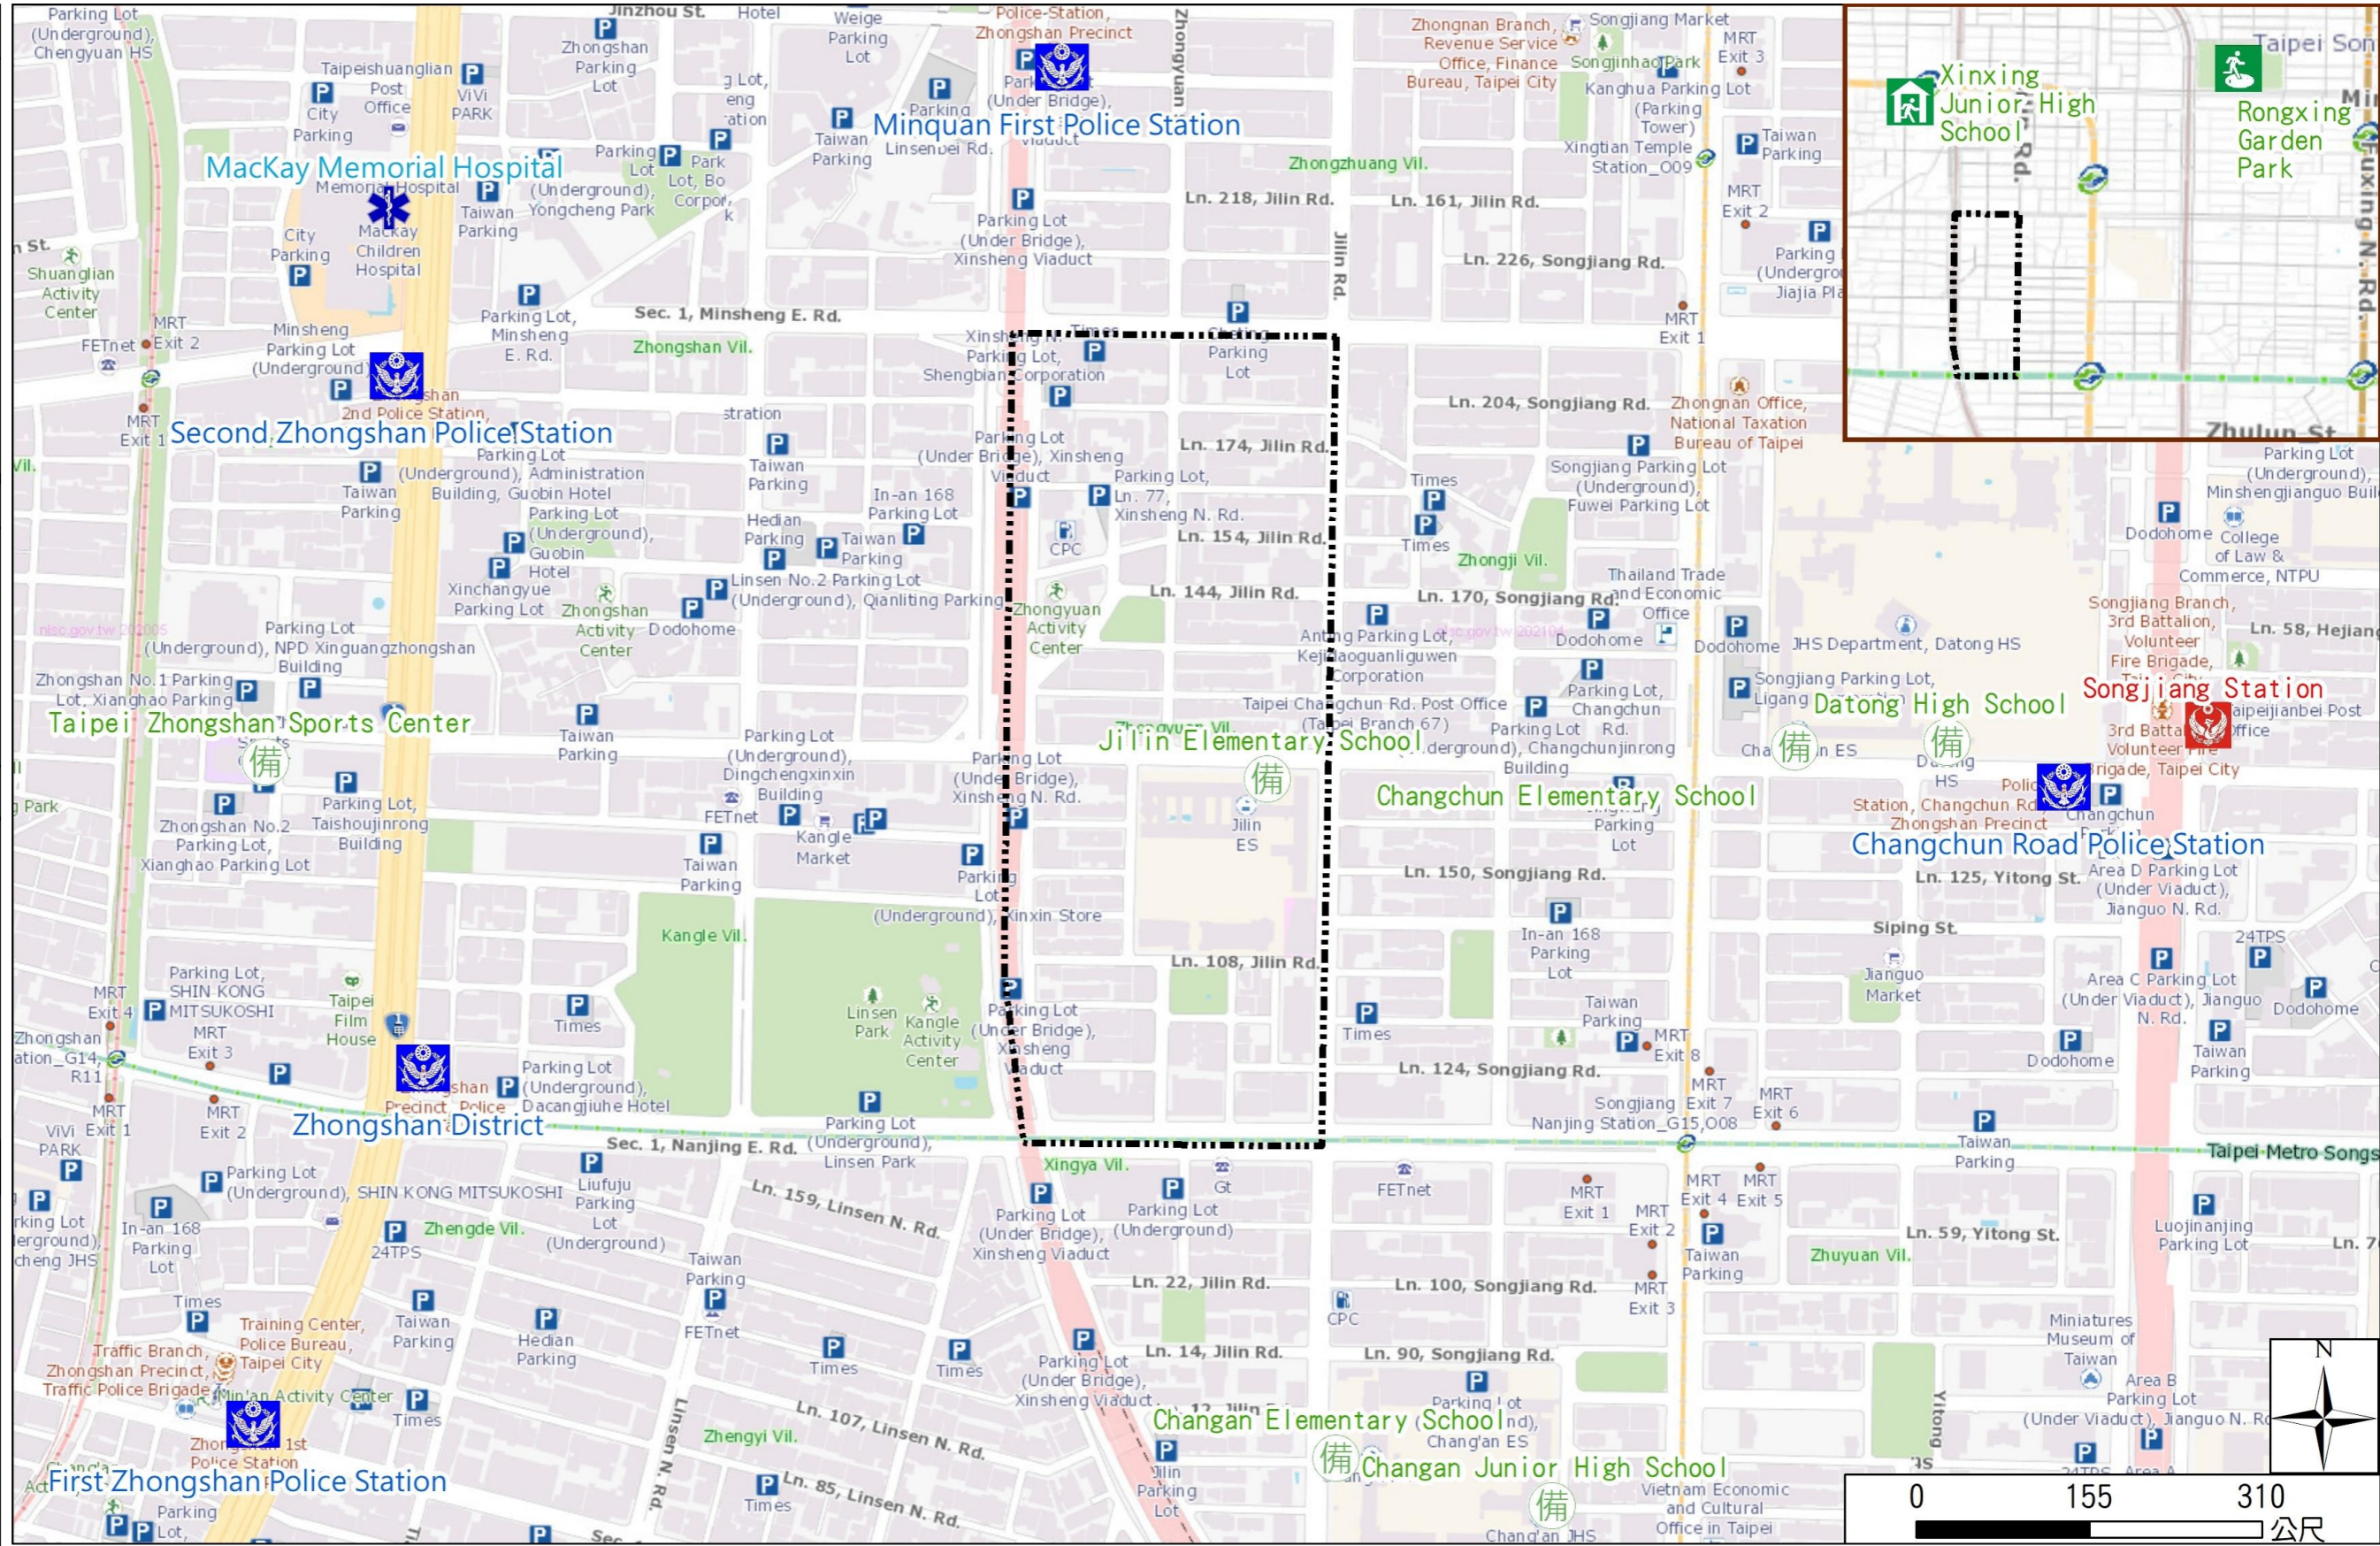

Zhongyuan Vil., Zhongshan Dist., Taipei City Evacuation Map

Emergency notification

Taipei Citizen Hotline : 1999
Fire Department Tel. : 119
Police Department Tel. : 110
EOC of Zhongshan Dist.
Non-emergency number : 02-25031369
Emergency number : 02-66082730~39
Officer
Mobile : 0972-295631
Note: Please call this District's EOC to ensure that the evacuation shelter is open

Disaster Prevention Information Website

Taipei City Disaster Prevention Information Website

Evacuation Principle

Flood: Vertical evacuation or preventive evacuation
Earthquake :

More disaster prevention knowledge :
Taipei City Disaster Prevention Guide

Legend 圖例	里界 Village Boundary	避難收容處所 Evacuation Shelter	防救災單位 Disaster Rescue Resources	重要地標 Landmark
	里界 Village Boundary	 室內避難收容處所(優先安置學校) Indoor Evacuation Shelter (School for Priority Shelter)	 警察單位 Police Department	 重要地標 Landmark
		 室外避難收容處所(防災公園) Outdoor Evacuation Shelter (Disaster Prevention Park)	 消防單位 Fire Department	
		 避難收容處所(備用) Evacuation Shelter (Backup)	 急救責任醫院 Designated Hospital (Emergency Medical Treatment)	
			 直升機起降場 Helipad	