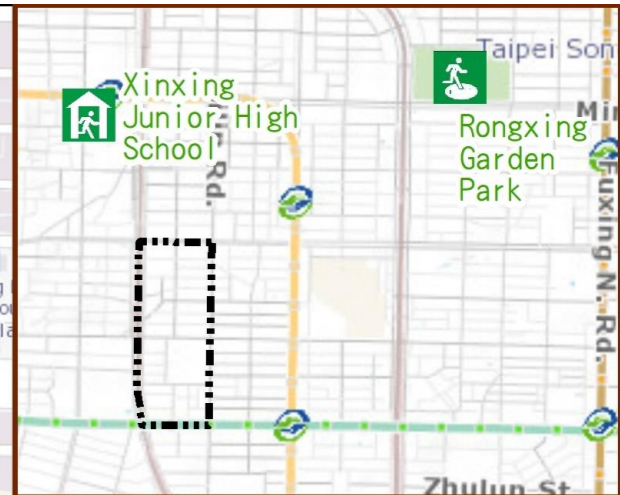

Evacuation Shelter

Name	Rongxing Garden Park Shelter for Earthquake
Address	No.1, Sec. 3, Minquan E. Rd.
Capacity	3464
Contact number	02-25850192#222
Name	Xinxing Junior High School (School for Priority Shelter) Shelter for Flood and Earthquake
Address	No. 511, Linsen N. Rd.
Capacity	175
Contact number	02-25714211#501
Name	Changan Elementary School
Address	No. 15, Jilin Rd.
Capacity	300
Contact number	02-25617600#120
Name	Jilin Elementary School
Address	No. 116, Changchun Rd.
Capacity	117
Contact number	02-25219196#850