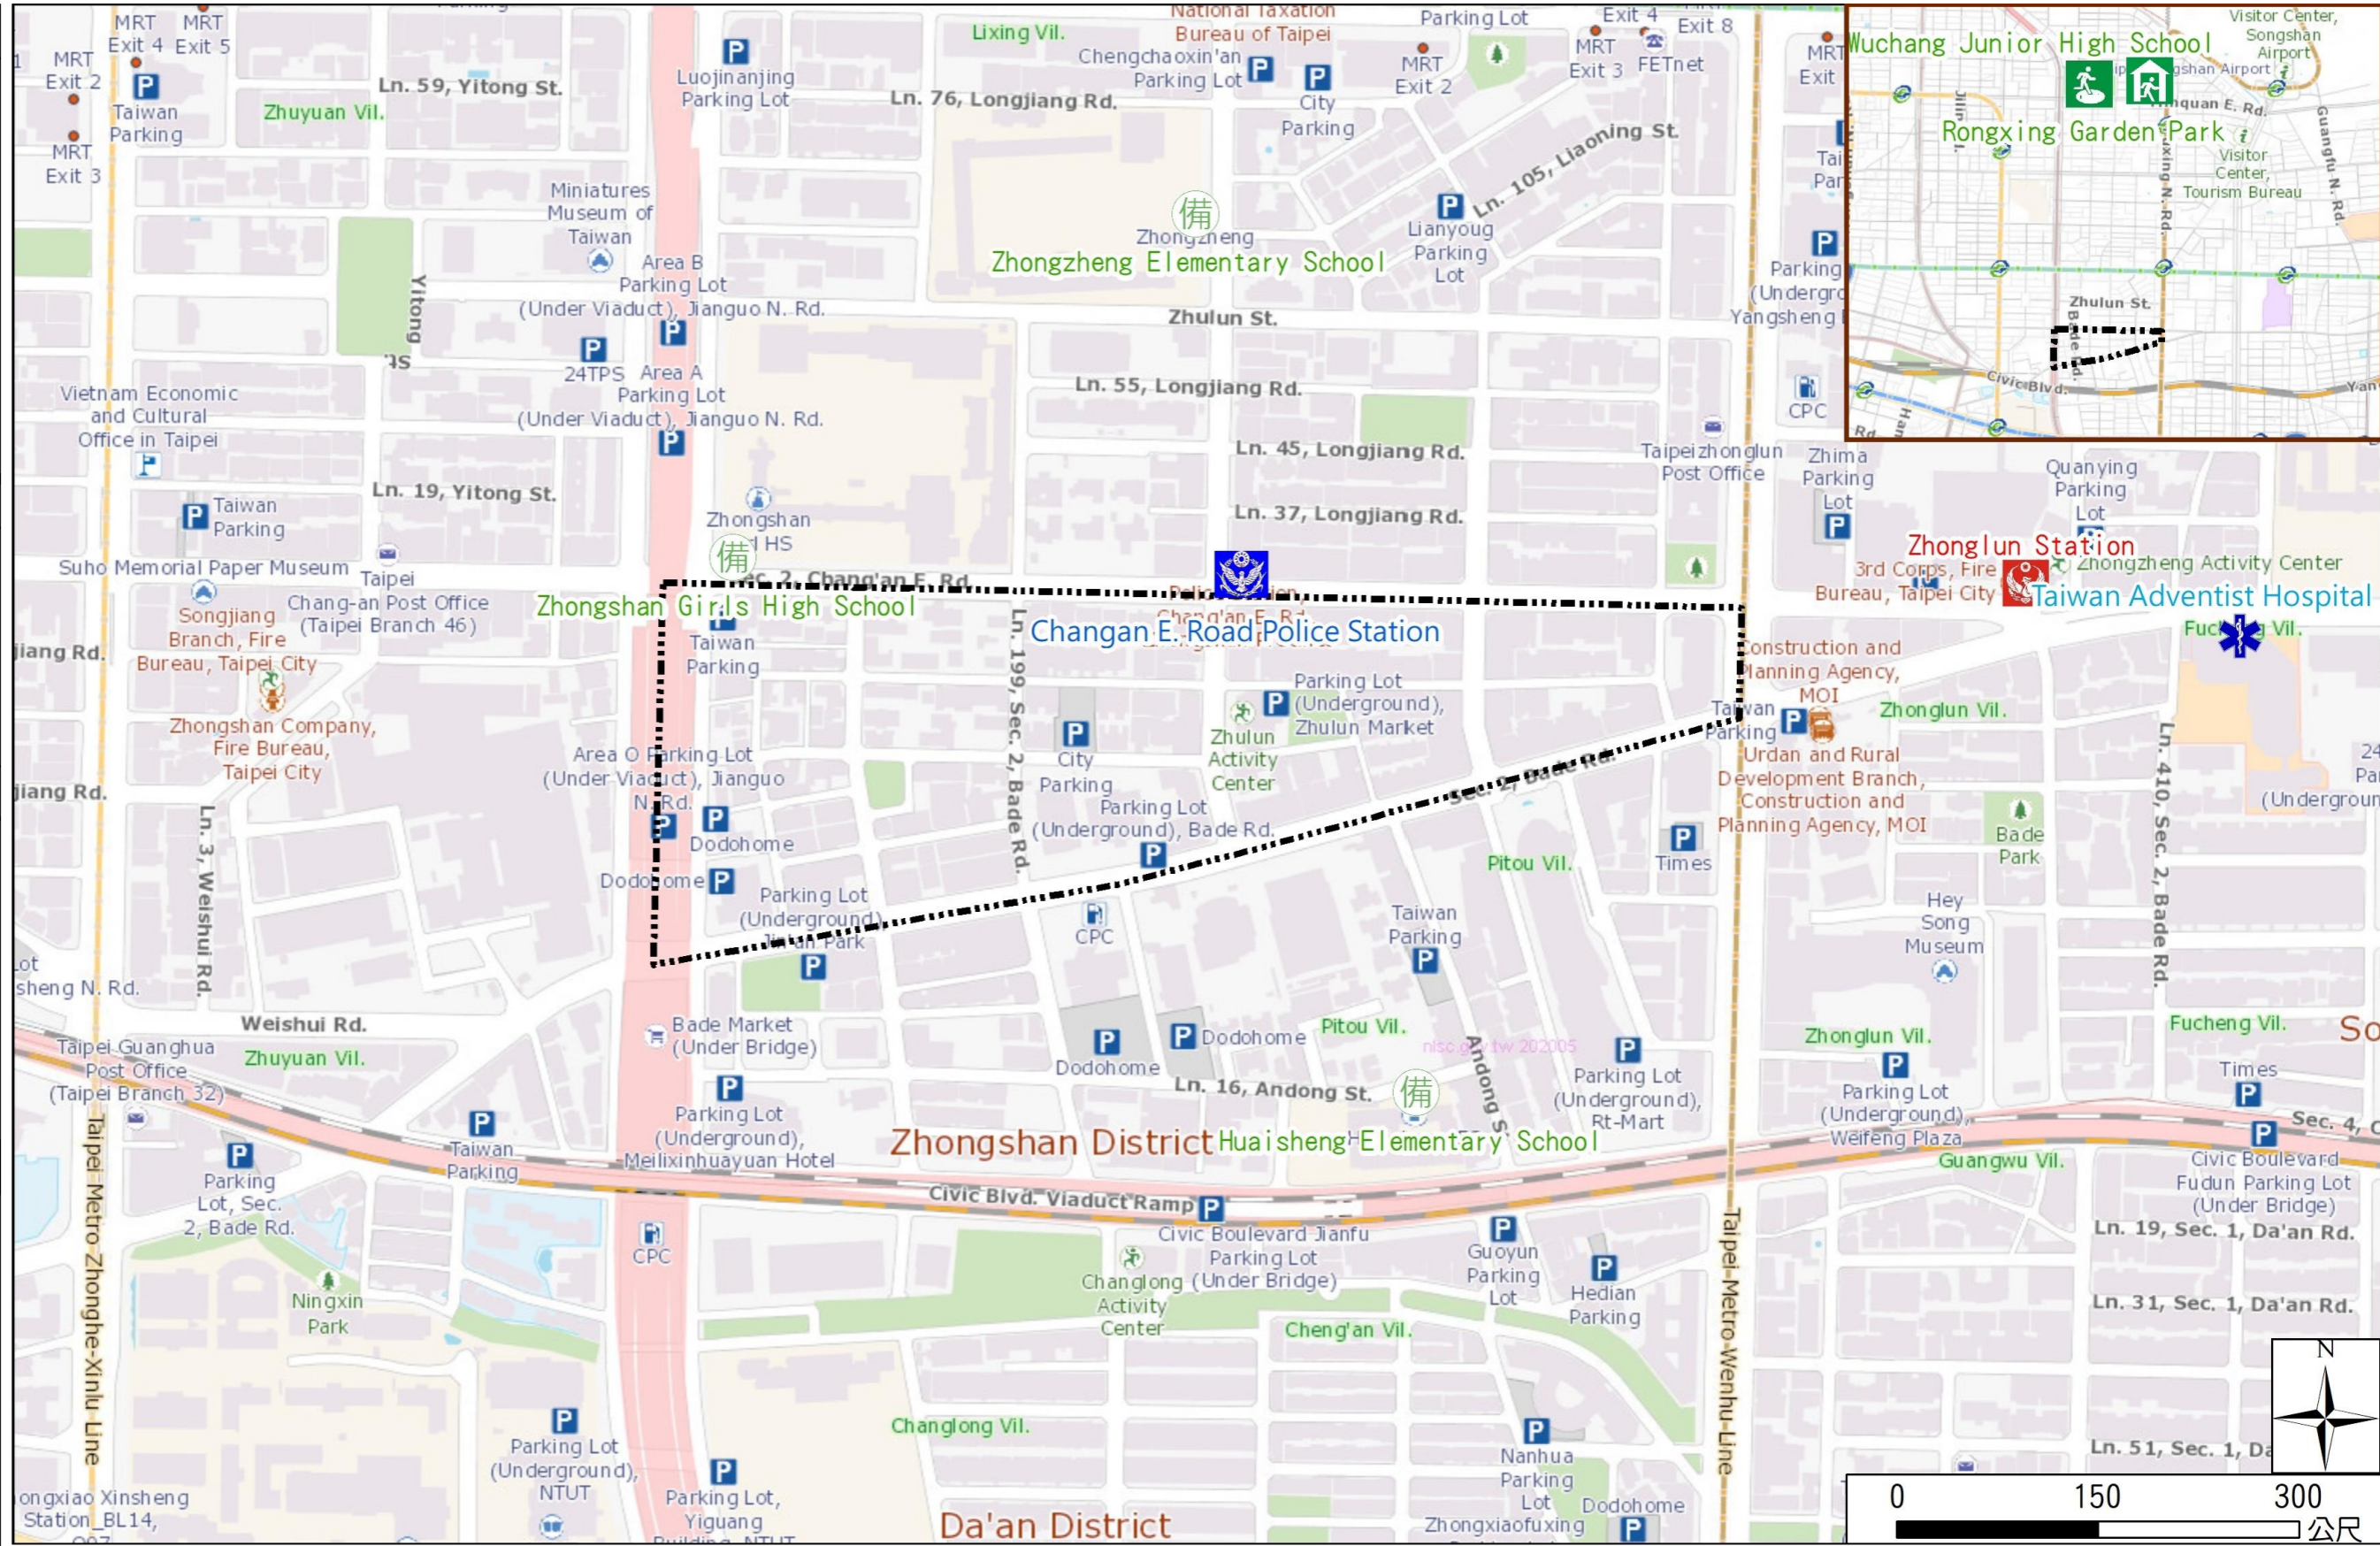

Zhulun Vil., Zhongshan Dist., Taipei City Evacuation Map

Emergency notification

Taipei Citizen Hotline : 1999
Fire Department Tel. : 119
Police Department Tel. : 110
EOC of Zhongshan Dist.
Non-emergency number : 02-25031369
Emergency number : 02-66082730~39
Officer
Mobile : 0972-295638
Note: Please call this District's EOC to ensure that the evacuation shelter is open

Disaster Prevention Information Website

Taipei City Disaster Prevention Information Website

Evacuation Principle

Flood: Vertical evacuation or preventive evacuation
Earthquake :

More disaster prevention knowledge :
Taipei City Disaster Prevention Guide

Evacuation Shelter

Name	Rongxing Garden Park Shelter for Earthquake
Address	No.1, Sec. 3, Minquan E. Rd.
Capacity	3464
Contact number	02-25850192#222
Name	Wuchang Junior High School (School for Priority Shelter) Shelter for Earthquake
Address	No. 1, Ln. 430, Fuxing N. Rd.
Capacity	250
Contact number	02-25023416#831
Name	Zhongzheng Elementary School
Address	No. 62, Longjiang Rd.
Capacity	76
Contact number	02-25070932#131
Name	Zhongshan Girls High School
Address	No.141, Sec. 2, Chang' an E. Rd
Capacity	135
Contact number	02-25073148#241

Legend 圖例

里界 Village Boundary	避難收容處所 Evacuation Shelter	防救災單位 Disaster Rescue Resources	重要地標 Landmark
里界 Village Boundary	室內避難收容處所(優先安置學校) Indoor Evacuation Shelter (School for Priority Shelter) 室外避難收容處所(防災公園) Outdoor Evacuation Shelter (Disaster Prevention Park) 避難收容處所(備用) Evacuation Shelter (Backup)	警察單位 Police Department 消防單位 Fire Department 急救責任醫院 Designated Hospital (Emergency Medical Treatment) 直升機起降場 Helipad	重要地標 Landmark