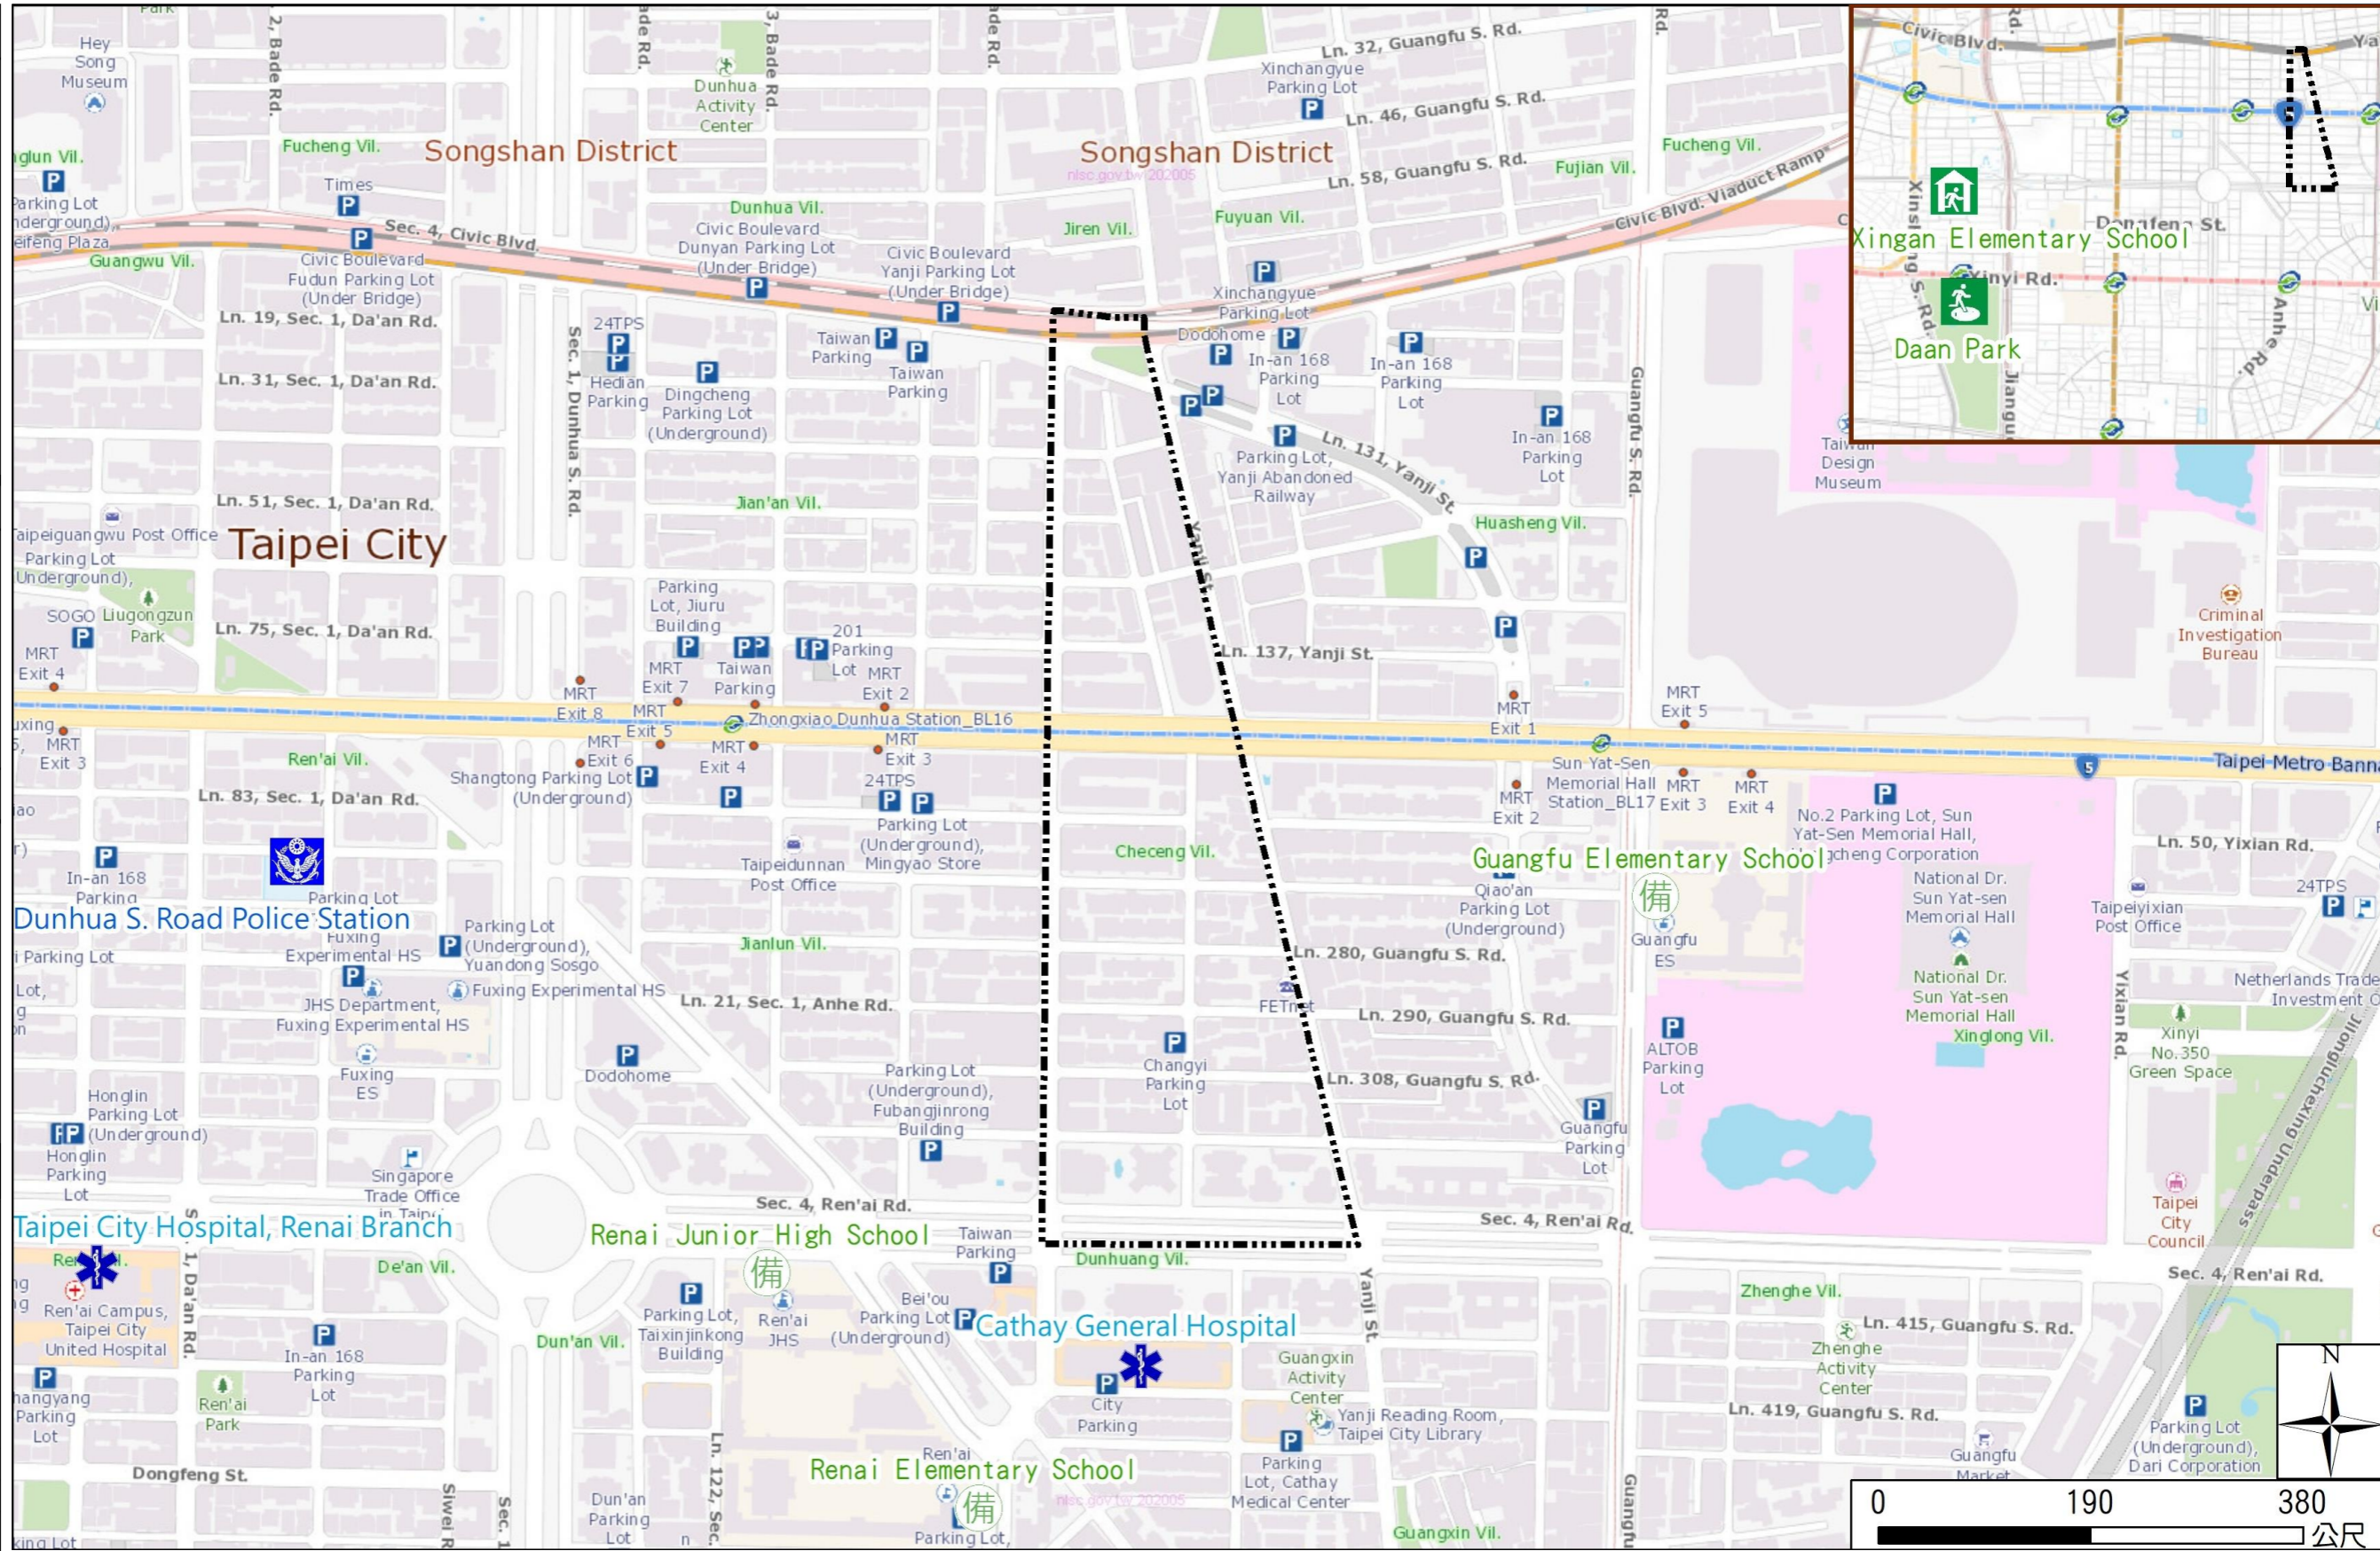

Checeng Vil., Da'an Dist., Taipei City Evacuation Map

Emergency notification

Taipei Citizen Hotline : 1999
Fire Department Tel. : 119
Police Department Tel. : 110
EOC of Da'an Dist.
Non-emergency number : 02-23511711
Emergency number : 02-66329119
Officer
Mobile : 0988-179854
Note: Please call this District's EOC to ensure that the evacuation shelter is open

Disaster Prevention Information Website

Taipei City Disaster Prevention Information Website

Evacuation Principle

Flood: Vertical evacuation or preventive evacuation
Earthquake :

More disaster prevention knowledge :
Taipei City Disaster Prevention Guide

Evacuation Shelter

Name	Daan Park Shelter for Earthquake
Address	No.32, Sec. 2, Xinsheng S. Rd.
Capacity	37949
Contact number	02-23032451
Name	Xingan Elementary School (School for Priority Shelter) Shelter for Earthquake
Address	No. 22, Sec. 3, Ren' ai Rd.
Capacity	183
Contact number	02-27074191#3301
Name	Renai Junior High School
Address	No. 130, Sec. 4, Ren' ai Rd.
Capacity	125
Contact number	02-23255823#1102
Name	Renai Elementary School
Address	No. 60, Sec. 1, Anhe Rd.
Capacity	350
Contact number	02-27095010#401

Legend 圖例	里界 Village Boundary	避難收容處所 Evacuation Shelter	防救災單位 Disaster Rescue Resources	重要地標 Landmark	
	里界 Village Boundary	室內避難收容處所(優先安置學校) Indoor Evacuation Shelter (School for Priority Shelter) 室外避難收容處所(防災公園) Outdoor Evacuation Shelter (Disaster Prevention Park) 避難收容處所(備用) Evacuation Shelter (Backup)	警察單位 Police Department 消防單位 Fire Department 急救責任醫院 Designated Hospital (Emergency Medical Treatment)	直升機起降場 Helipad	重要地標 Landmark