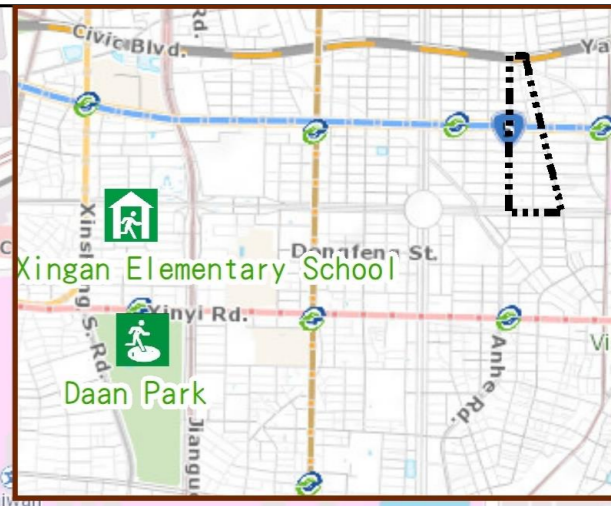

Checeng Vil., Da'an Dist., Taipei City Evacuation Map

Emergency notification

Taipei Citizen Hotline : 1999
Fire Department Tel. : 119
Police Department Tel. : 110
EOC of Da'an Dist.
Non-emergency number : 02-23511711
Emergency number : 02-66329119
Officer
Mobile : 0988-179854
Note: Please call this District's EOC to ensure that the evacuation shelter is open

Disaster Prevention Information Website

Taipei City Disaster Prevention Information Website

Evacuation Principle

Flood: Vertical evacuation or preventive evacuation
Earthquake :

More disaster prevention knowledge :
Taipei City Disaster Prevention Guide

Evacuation Shelter

Name	Daan Park Shelter for Earthquake
Address	No.32, Sec. 2, Xinsheng S. Rd.
Capacity	37949
Contact number	02-23032451
Name	Xingan Elementary School (School for Priority Shelter) Shelter for Earthquake
Address	No. 22, Sec. 3, Ren' ai Rd.
Capacity	183
Contact number	02-27074191#3301
Name	Renai Junior High School
Address	No. 130, Sec. 4, Ren' ai Rd.
Capacity	125
Contact number	02-23255823#1102
Name	Renai Elementary School
Address	No. 60, Sec. 1, Anhe Rd.
Capacity	350
Contact number	02-27095010#401

Legend 圖例	里界 Village Boundary	避難收容處所 Evacuation Shelter	防救災單位 Disaster Rescue Resources	重要地標 Landmark	
	里界 Village Boundary	室內避難收容處所(優先安置學校) Indoor Evacuation Shelter (School for Priority Shelter) 室外避難收容處所(防災公園) Outdoor Evacuation Shelter (Disaster Prevention Park) 避難收容處所(備用) Evacuation Shelter (Backup)	警察單位 Police Department 消防單位 Fire Department 急救責任醫院 Designated Hospital (Emergency Medical Treatment)	直升機起降場 Helipad	重要地標 Landmark