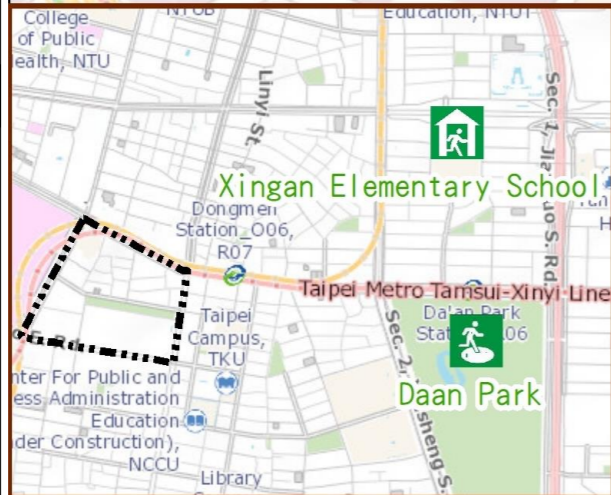

## Evacuation Shelter

Name	Daan Park Shelter for Earthquake
Address	No.32, Sec. 2, Xincheng S. Rd.
Capacity	37949
Contact number	02-23032451
Name	Xingan Elementary School (School for Priority Shelter) Shelter for Earthquake
Address	No. 22, Sec. 3, Ren'ai Rd.
Capacity	183
Contact number	02-27074191#3301
Name	Jinhua Elementary School
Address	No. 11, Ln. 79, Aiguo E. Rd.
Capacity	84
Contact number	02-23917402#830
Name	Jinhua Junior High School
Address	No.32, Sec. 2, Xincheng S. Rd.
Capacity	300
Contact number	02-33931799#512