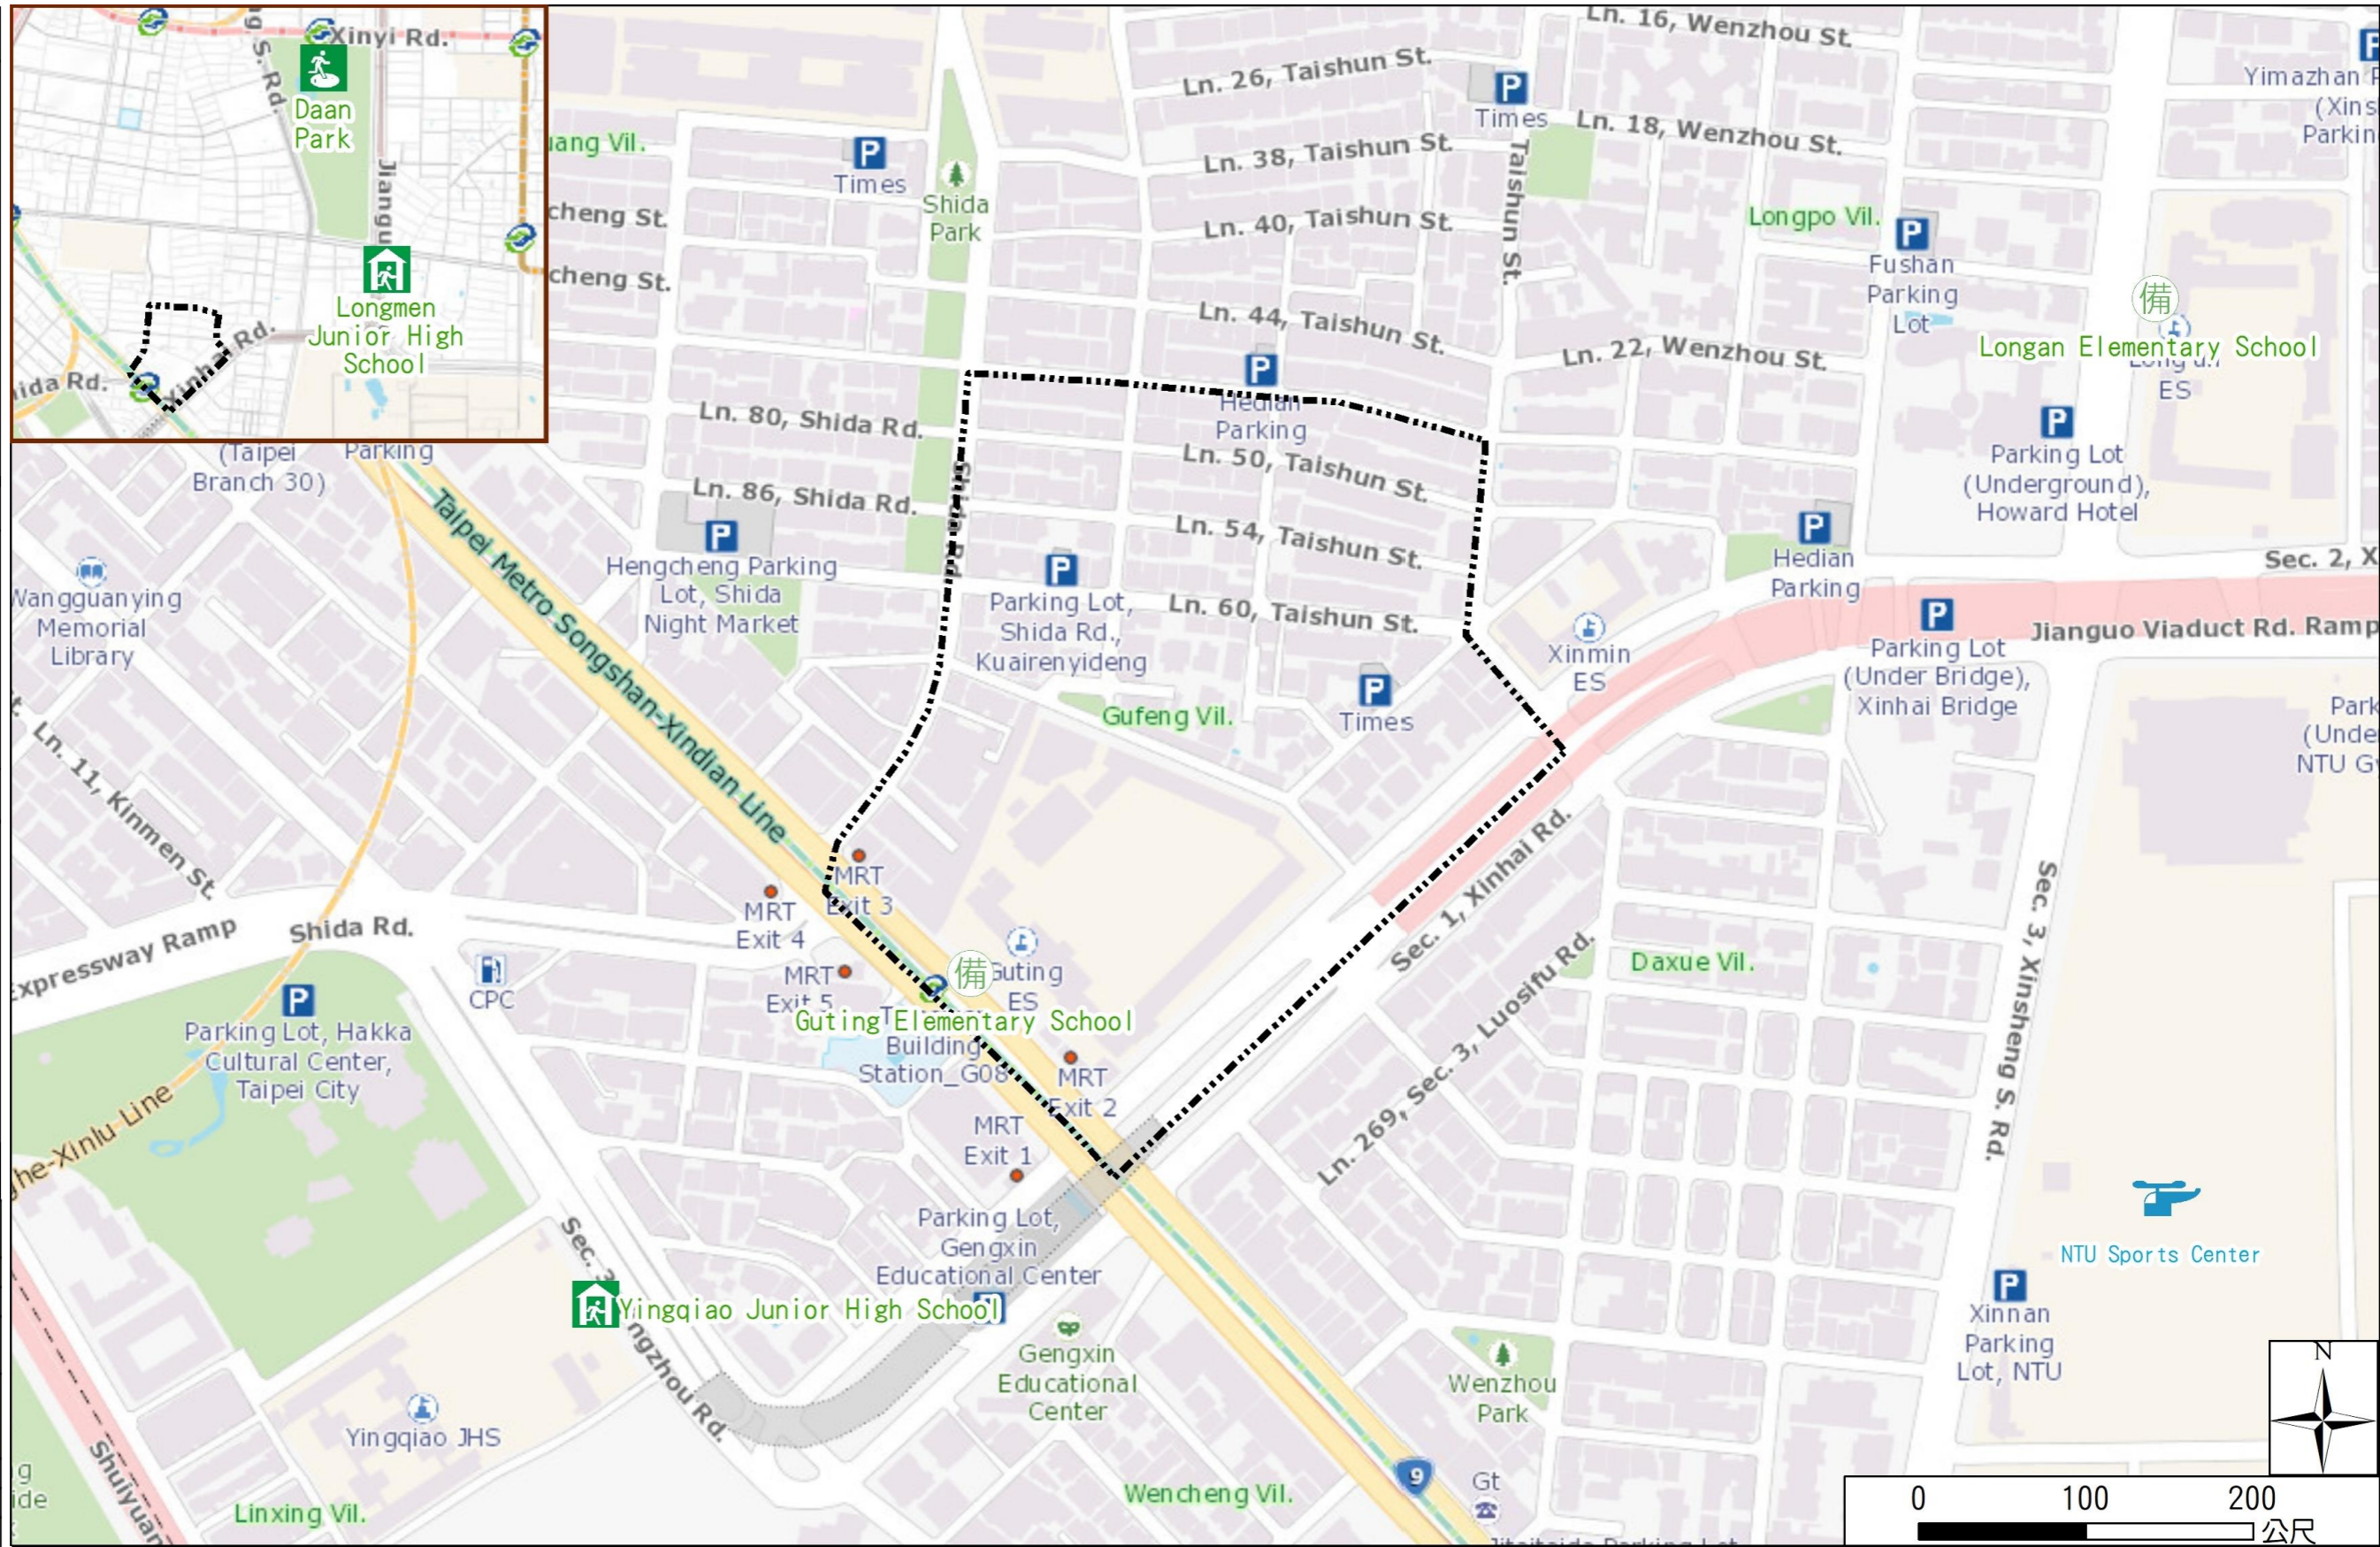

Gufeng Vil. Da'an Dist, Taipei City Evacuation Map

Emergency notification

Taipei Citizen Hotline : 1999
Fire Department Tel. : 119
Police Department Tel. : 110
EOC of Da'an Dist.
Non-emergency number : 02-23511711
Emergency number : 02-66329119
Officer
Mobile : 0988-179816
Note: Please call this District's EOC to ensure that the evacuation shelter is open

Disaster Prevention Information Website

Taipei City Disaster Prevention Information Website

Evacuation Principle

Flood: Vertical evacuation or preventive evacuation
Earthquake :

More disaster prevention knowledge :
Taipei City Disaster Prevention Guide

Evacuation Shelter

Name	Daan Park Shelter for Earthquake
Address	No.32, Sec. 2, Xinsheng S. Rd.
Capacity	37949
Contact number	02-23032451
Name	Long Men Junior High School (School for Priority Shelter) Shelter for Earthquake
Address	No.269, Sec. 2, Chien-Kuo S. Rd.
Capacity	319
Contact number	02-27330299#1402
Name	Guting Elementary School
Address	No. 201, Sec. 3, Roosevelt Rd.
Capacity	200
Contact number	02-23639795#832
Name	Longan Elementary School
Address	No. 33, Sec. 3, Xinsheng S. Rd.
Capacity	31
Contact number	02-23632077#730

Legend 圖例	里界 Village Boundary	避難收容處所 Evacuation Shelter	防救災單位 Disaster Rescue Resources	重要地標 Landmark
	里界 Village Boundary	室內避難收容處所(優先安置學校) Indoor Evacuation Shelter (School for Priority Shelter) 室外避難收容處所(防災公園) Outdoor Evacuation Shelter (Disaster Prevention Park) 避難收容處所(備用) Evacuation Shelter (Backup)	警察單位 Police Department 消防單位 Fire Department 急救責任醫院 Designated Hospital (Emergency Medical Treatment)	直升機起降場 Helipad 重要地標 Landmark