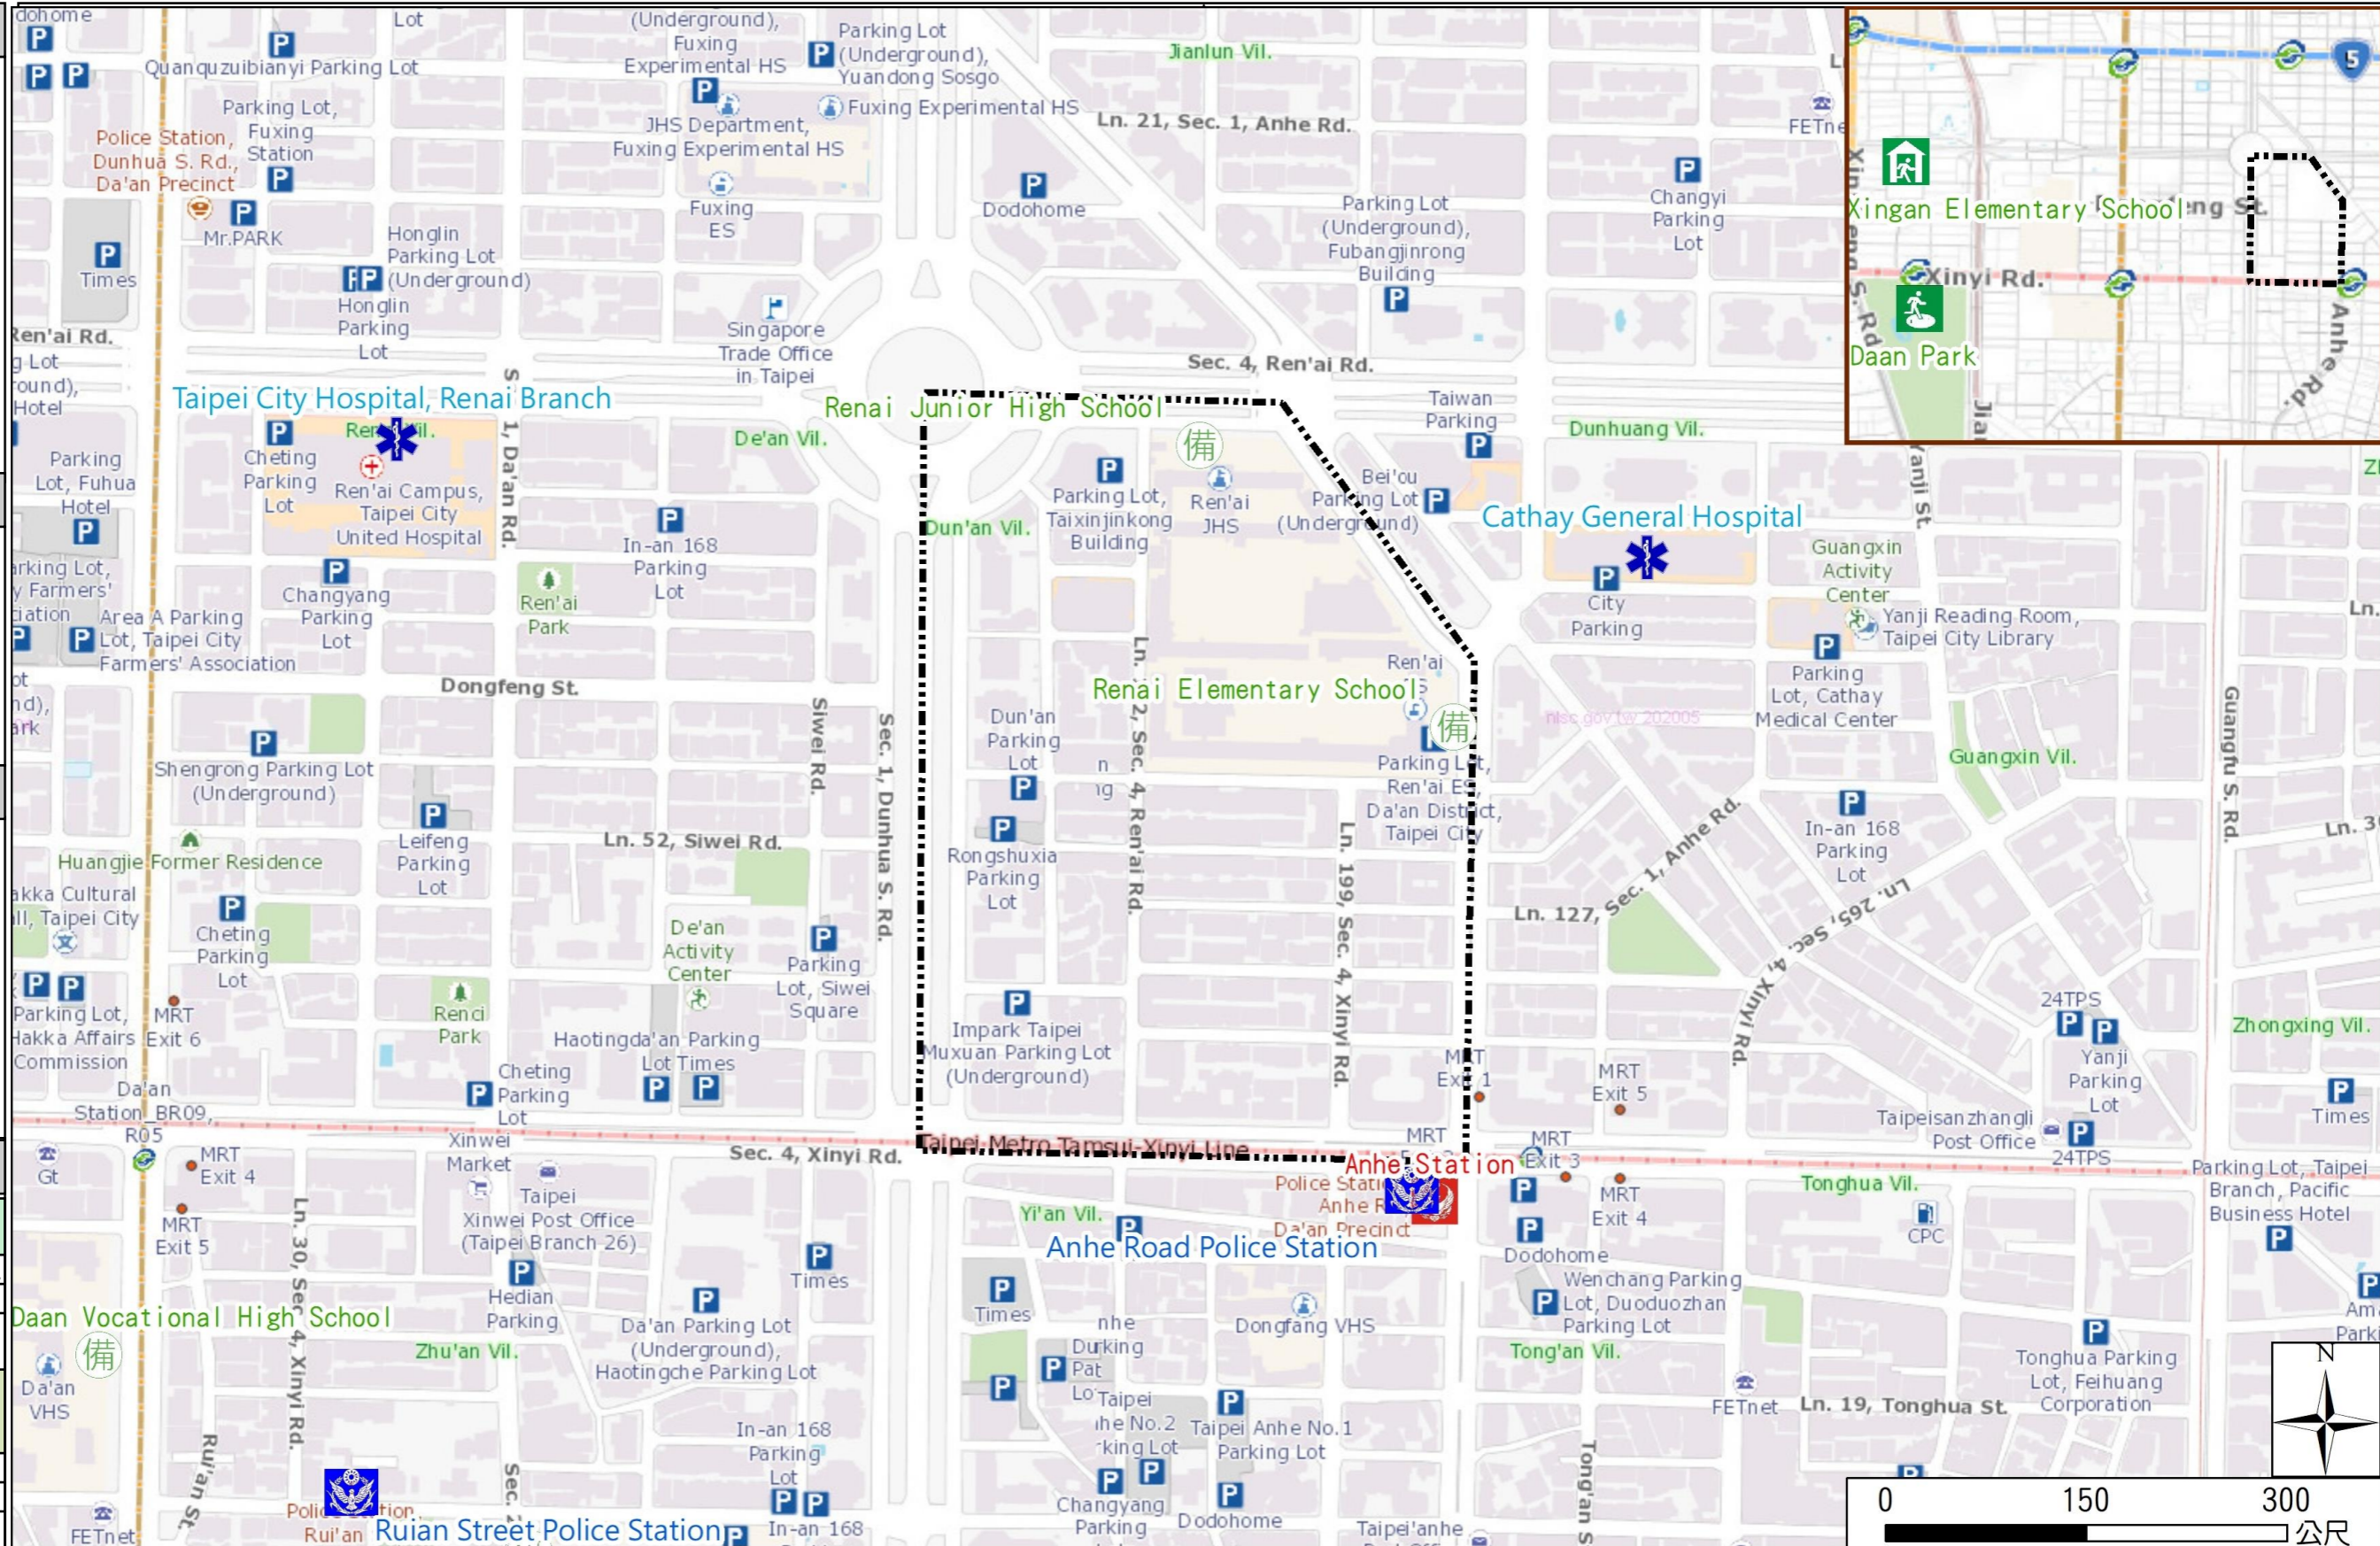

Dun'an Vil., Da'an Dist., Taipei City Evacuation Map

Emergency notification

Taipei Citizen Hotline : 1999
Fire Department Tel. : 119
Police Department Tel. : 110
EOC of Da'an Dist.
Non-emergency number : 02-23511711
Emergency number : 02-66329119
Officer
Mobile : 0988-179850
Note: Please call this District's EOC to ensure that the evacuation shelter is open

Disaster Prevention Information Website

Taipei City Disaster Prevention Information Website

Evacuation Principle

Flood: Vertical evacuation or preventive evacuation
Earthquake :

More disaster prevention knowledge :
Taipei City Disaster Prevention Guide

Evacuation Shelter

Name	Daan Park Shelter for Earthquake
Address	No.32, Sec. 2, Xinsheng S. Rd.
Capacity	37949
Contact number	02-23032451
Name	Xingan Elementary School (School for Priority Shelter) Shelter for Earthquake
Address	No. 22, Sec. 3, Ren' ai Rd.
Capacity	183
Contact number	02-27074191#3301
Name	Renai Junior High School
Address	No. 130, Sec. 4, Ren' ai Rd.
Capacity	125
Contact number	02-23255823#1102
Name	Renai Elementary School
Address	No. 60, Sec. 1, Anhe Rd.
Capacity	350
Contact number	02-27095010#401

Legend 圖例	里界 Village Boundary	避難收容處所 Evacuation Shelter	防救災單位 Disaster Rescue Resources	重要地標 Landmark	
	里界 Village Boundary	室內避難收容處所(優先安置學校) Indoor Evacuation Shelter (School for Priority Shelter) 室外避難收容處所(防災公園) Outdoor Evacuation Shelter (Disaster Prevention Park) 避難收容處所(備用) Evacuation Shelter (Backup)	警察單位 Police Department 消防單位 Fire Department 急救責任醫院 Designated Hospital (Emergency Medical Treatment)	直升機起降場 Helipad	重要地標 Landmark