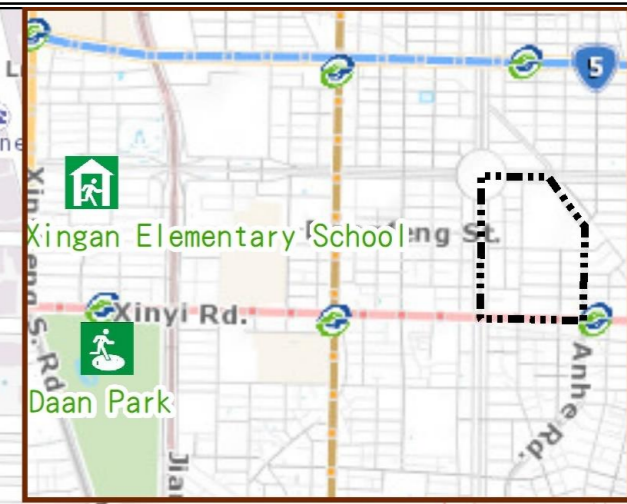

Dun'an Vil., Da'an Dist., Taipei City Evacuation Map

Emergency notification

Taipei Citizen Hotline : 1999
Fire Department Tel. : 119
Police Department Tel. : 110
EOC of Da'an Dist.
Non-emergency number : 02-23511711
Emergency number : 02-66329119
Officer
Mobile : 0988-179850
Note: Please call this District's EOC to ensure that the evacuation shelter is open

Disaster Prevention Information Website

Taipei City Disaster Prevention Information Website

Evacuation Principle

Flood: Vertical evacuation or preventive evacuation
Earthquake :

More disaster prevention knowledge :
Taipei City Disaster Prevention Guide

Evacuation Shelter

Name	Daan Park Shelter for Earthquake
Address	No.32, Sec. 2, Xinsheng S. Rd.
Capacity	37949
Contact number	02-23032451
Name	Xingan Elementary School (School for Priority Shelter) Shelter for Earthquake
Address	No. 22, Sec. 3, Ren' ai Rd.
Capacity	183
Contact number	02-27074191#3301
Name	Renai Junior High School
Address	No. 130, Sec. 4, Ren' ai Rd.
Capacity	125
Contact number	02-23255823#1102
Name	Renai Elementary School
Address	No. 60, Sec. 1, Anhe Rd.
Capacity	350
Contact number	02-27095010#401

Legend 圖例	里界 Village Boundary	避難收容處所 Evacuation Shelter	防救災單位 Disaster Rescue Resources	重要地標 Landmark	
	里界 Village Boundary	室內避難收容處所(優先安置學校) Indoor Evacuation Shelter (School for Priority Shelter) 室外避難收容處所(防災公園) Outdoor Evacuation Shelter (Disaster Prevention Park) 避難收容處所(備用) Evacuation Shelter (Backup)	警察單位 Police Department 消防單位 Fire Department 急救責任醫院 Designated Hospital (Emergency Medical Treatment)	直升機起降場 Helipad	重要地標 Landmark