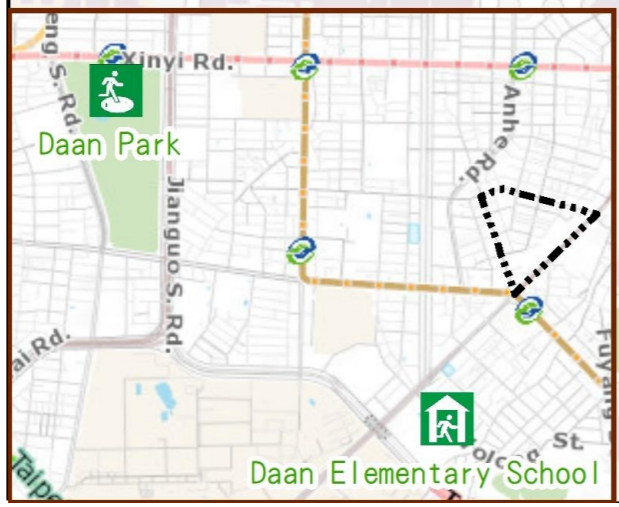

Evacuation Shelter

Name	Daan Park Shelter for Earthquake
Address	No.32, Sec. 2, Xinheng S. Rd.
Capacity	37949
Contact number	02-23032451
Name	Daan Elementary School (School for Priority Shelter) Shelter for Flood
Address	No. 129, Wolong St.
Capacity	152
Contact number	02-27322332#832
Name	Daan Junior High School
Address	No. 63, Sec. 2, Da' an Rd.
Capacity	274
Contact number	02-27557131#103
Name	Jianan Elementary School
Address	No. 99, Sec. 2, Da' an Rd.
Capacity	30
Contact number	02-27077719#140