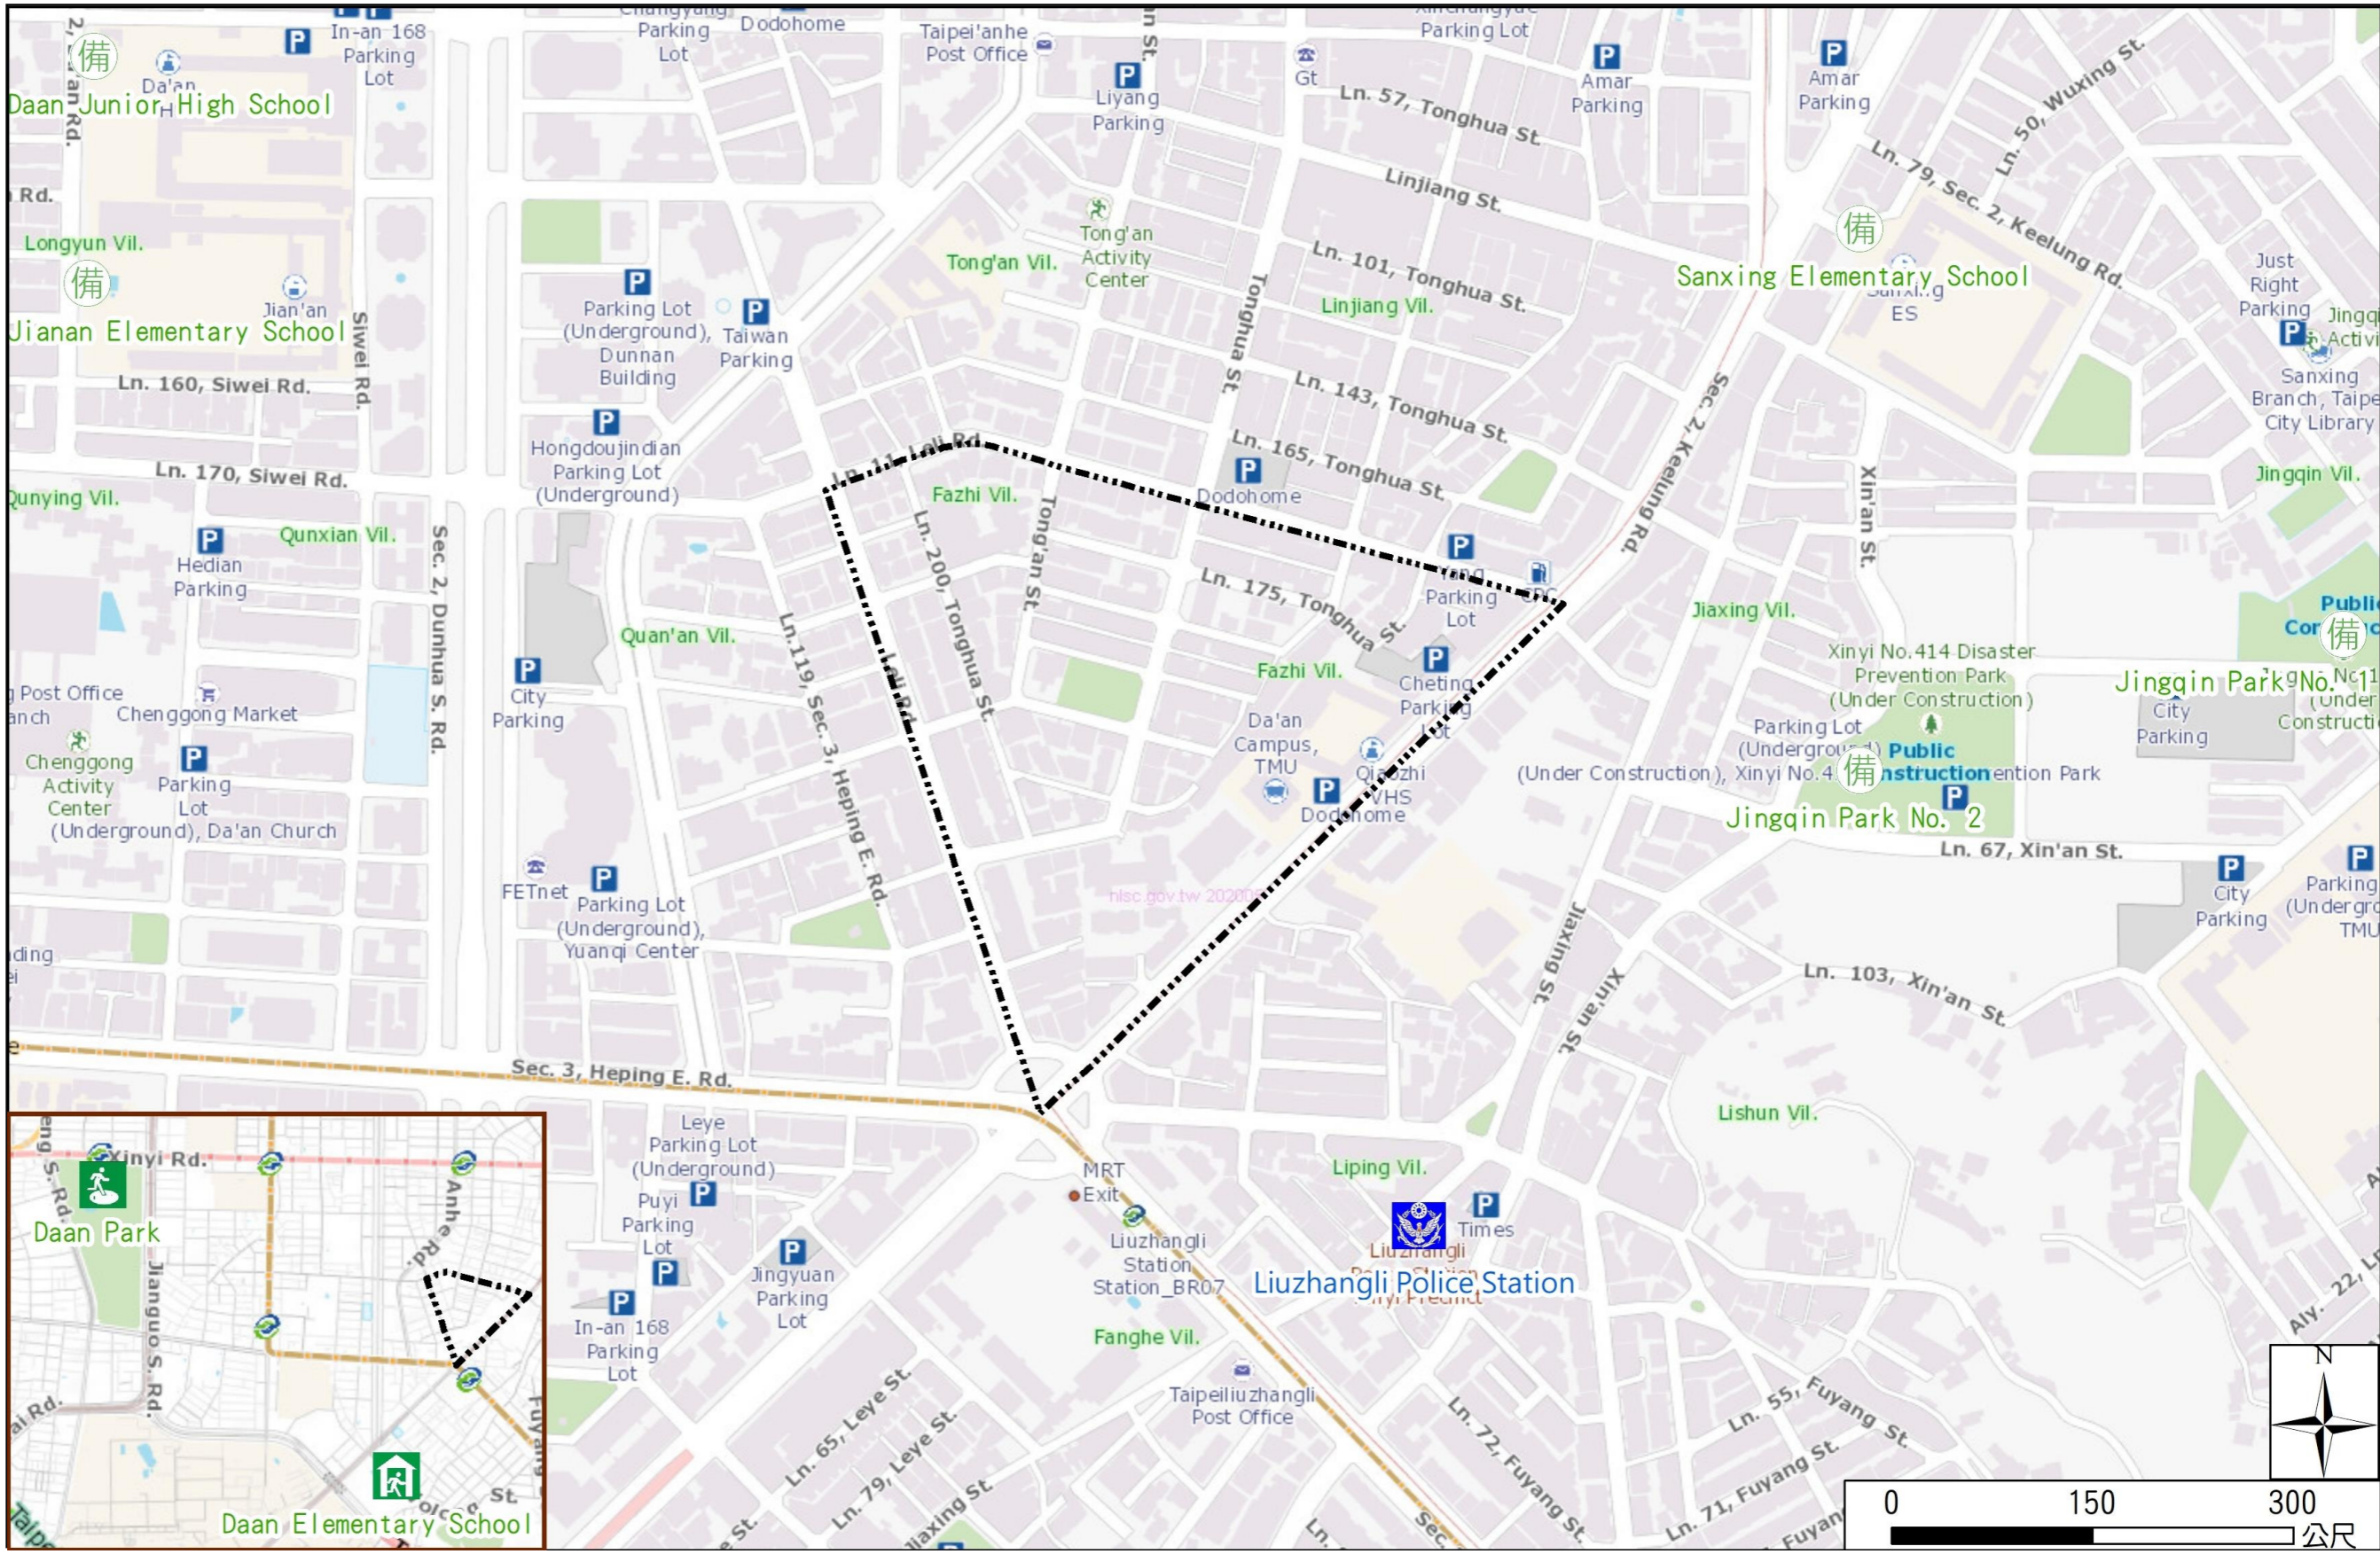

Fazhi Vil, Da'an Dist, Taipei City Evacuation Map

Emergency notification

Taipei Citizen Hotline : 1999
 Fire Department Tel. : 119
 Police Department Tel. : 110
 EOC of Da'an Dist.
 Non-emergency number : 02-23511711
 Emergency number : 02-66329119
 Officer
 Mobile : 0988-179835
 Note: Please call this District's EOC to ensure that the evacuation shelter is open

Disaster Prevention Information Website

Taipei City Disaster Prevention Information Website

Evacuation Principle

Flood: Vertical evacuation or preventive evacuation
 Earthquake :

More disaster prevention knowledge :
 Taipei City Disaster Prevention Guide

Evacuation Shelter

Name	Daan Park Shelter for Earthquake
Address	No.32, Sec. 2, Xinheng S. Rd.
Capacity	37949
Contact number	02-23032451
Name	Daan Elementary School (School for Priority Shelter) Shelter for Flood
Address	No. 129, Wolong St.
Capacity	152
Contact number	02-27322332#832
Name	Daan Junior High School
Address	No. 63, Sec. 2, Da' an Rd.
Capacity	274
Contact number	02-27557131#103
Name	Jianan Elementary School
Address	No. 99, Sec. 2, Da' an Rd.
Capacity	30
Contact number	02-27077719#140