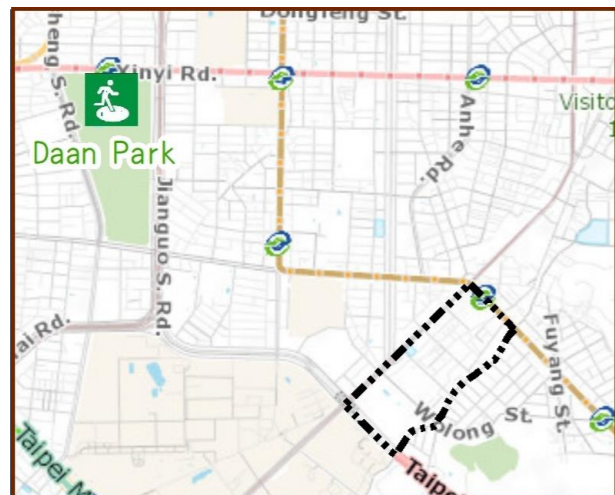

Fanghe Vil., Da'an Dist., Taipei City Evacuation Map

Emergency notification

Taipei Citizen Hotline : 1999
Fire Department Tel. : 119
Police Department Tel. : 110
EOC of Da'an Dist.
Non-emergency number : 02-23511711
Emergency number : 02-66329119
Officer
Mobile : 0988-179844
Note: Please call this District's EOC to ensure that the evacuation shelter is open

Disaster Prevention Information Website

Taipei City Disaster Prevention Information Website

Evacuation Principle

Flood: Vertical evacuation or preventive evacuation
Earthquake :

More disaster prevention knowledge :
Taipei City Disaster Prevention Guide

Evacuation Shelter

Name	Daan Park Shelter for Earthquake
Address	No.32, Sec. 2, Xinsheng S. Rd.
Capacity	37949
Contact number	02-23032451
Name	Daan Elementary School (School for Priority Shelter) Shelter for Flood
Address	No. 129, Wolong St.
Capacity	152
Contact number	02-27322332#832
Name	Heping High School
Address	No. 100, Wolong St.
Capacity	300
Contact number	02-27324300#154
Name	Fanghe Junior High School
Address	No. 170, Wolong St.
Capacity	50
Contact number	02-27321961#501

Legend 圖例	里界 Village Boundary	避難收容處所 Evacuation Shelter	防救災單位 Disaster Rescue Resources	重要地標 Landmark
	里界 Village Boundary	室內避難收容處所(優先安置學校) Indoor Evacuation Shelter (School for Priority Shelter) 室外避難收容處所(防災公園) Outdoor Evacuation Shelter (Disaster Prevention Park) 避難收容處所(備用) Evacuation Shelter (Backup)	警察單位 Police Department 消防單位 Fire Department 急救責任醫院 Designated Hospital (Emergency Medical Treatment)	重要地標 Landmark 直升機起降場 Helipad