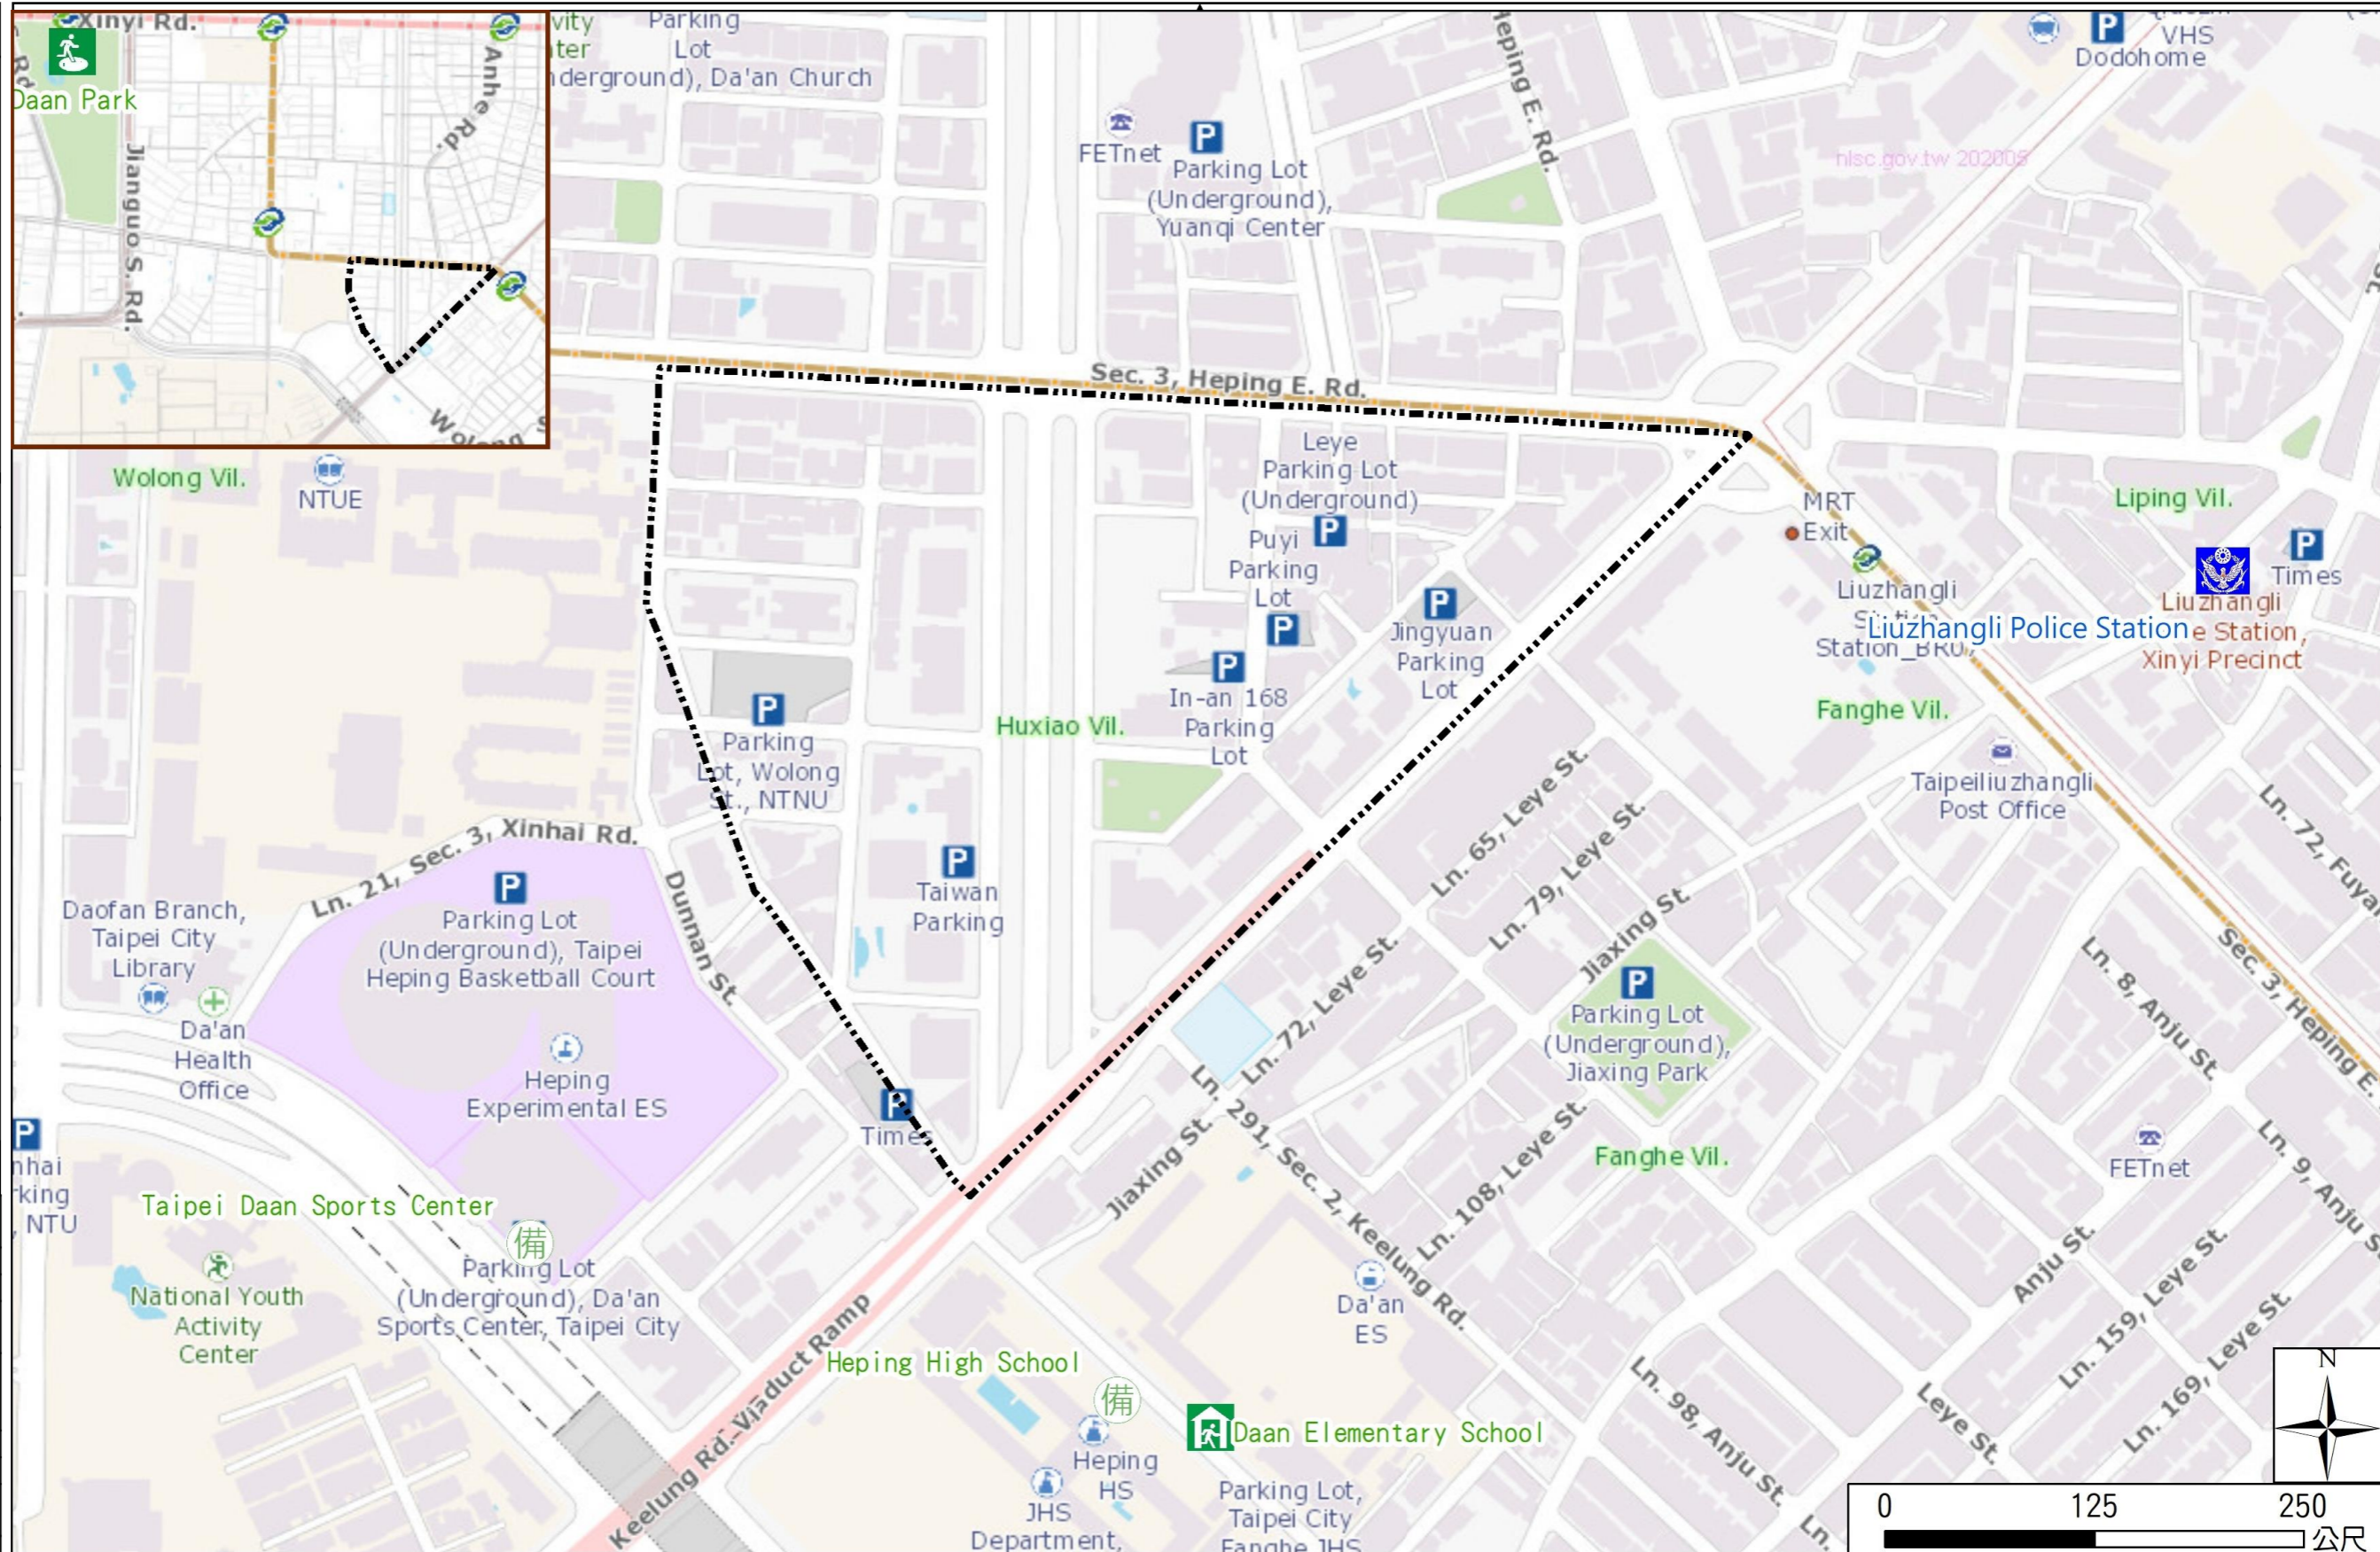

Huxiao Vil., Da'an Dist., Taipei City Evacuation Map

Emergency notification

Taipei Citizen Hotline : 1999
Fire Department Tel. : 119
Police Department Tel. : 110
EOC of Da'an Dist.
Non-emergency number : 02-23511711
Emergency number : 02-66329119
Officer
Mobile : 0988-179839
Note: Please call this District's EOC to ensure that the evacuation shelter is open

Disaster Prevention Information Website

Taipei City Disaster Prevention Information Website

Evacuation Principle

Flood: Vertical evacuation or preventive evacuation
Earthquake :

More disaster prevention knowledge :
Taipei City Disaster Prevention Guide

Evacuation Shelter

Name	Daan Park Shelter for Earthquake
Address	No.32, Sec. 2, Xinsheng S. Rd.
Capacity	37949
Contact number	02-23032451
Name	Daan Elementary School (School for Priority Shelter) Shelter for Flood
Address	No. 129, Wolong St.
Capacity	152
Contact number	02-27322332#832
Name	Heping High School
Address	No. 100, Wolong St.,
Capacity	300
Contact number	02-27324300#154
Name	Taipei Daan Sports Center
Address	No. 55, Sec. 3, Xinhai Rd.
Capacity	389
Contact number	02-23770300#211

Legend 圖例	里界 Village Boundary	避難收容處所 Evacuation Shelter	防救災單位 Disaster Rescue Resources	重要地標 Landmark
	里界 Village Boundary	室內避難收容處所(優先安置學校) Indoor Evacuation Shelter (School for Priority Shelter) 室外避難收容處所(防災公園) Outdoor Evacuation Shelter (Disaster Prevention Park) 避難收容處所(備用) Evacuation Shelter (Backup)	警察單位 Police Department 消防單位 Fire Department 急救責任醫院 Designated Hospital (Emergency Medical Treatment)	直升機起降場 Helipad 重要地標 Landmark