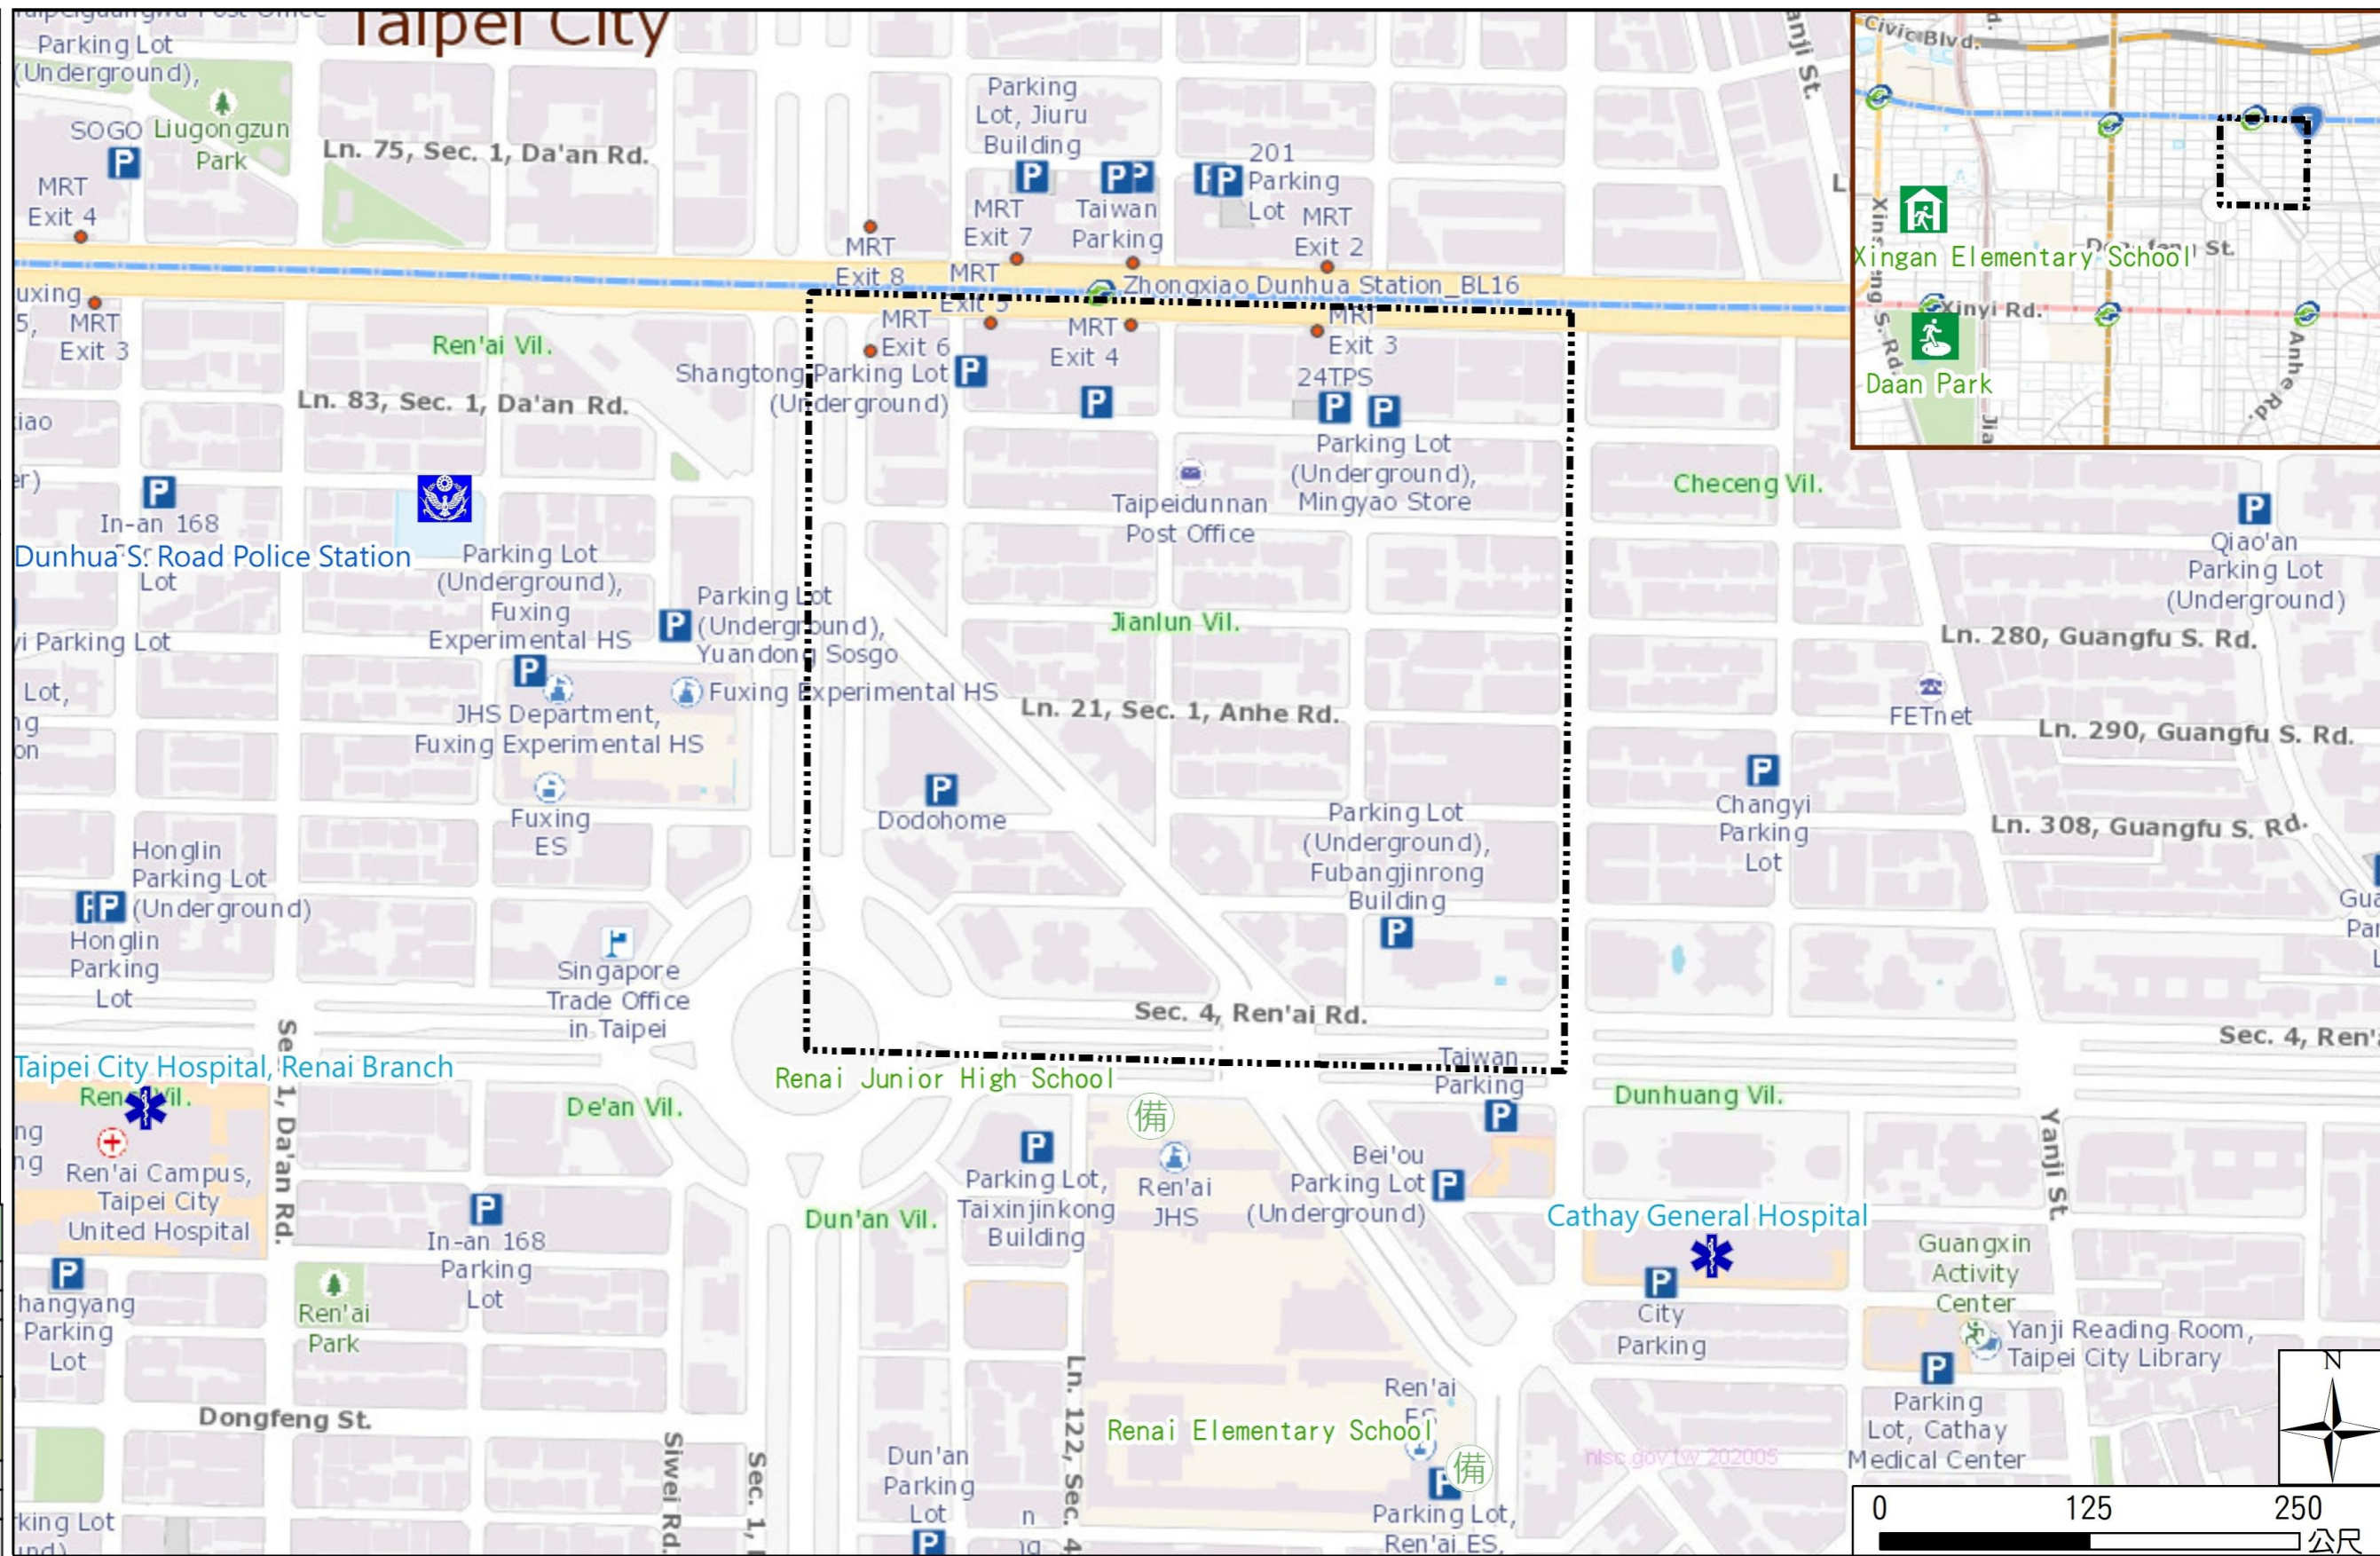

Jianlun Vil., Da'an Dist., Taipei City Evacuation Map

Emergency notification

Taipei Citizen Hotline : 1999
Fire Department Tel. : 119
Police Department Tel. : 110
EOC of Da'an Dist.
Non-emergency number : 02-23511711
Emergency number : 02-66329119
Officer
Mobile : 0988-179849
Note: Please call this District's EOC to ensure that the evacuation shelter is open

Disaster Prevention Information Website

Taipei City Disaster Prevention Information Website

Evacuation Principle

Flood: Vertical evacuation or preventive evacuation
Earthquake :

More disaster prevention knowledge :
Taipei City Disaster Prevention Guide

Evacuation Shelter

Name	Daan Park Shelter for Earthquake
Address	No.32, Sec. 2, Xincheng S. Rd.
Capacity	37949
Contact number	02-23032451
Name	Xingan Elementary School (School for Priority Shelter) Shelter for Earthquake
Address	No. 22, Sec. 3, Ren' ai Rd.
Capacity	183
Contact number	02-27074191#3301
Name	Renai Junior High School
Address	No. 130, Sec. 4, Ren' ai Rd.
Capacity	125
Contact number	02-23255823#1102
Name	Renai Elementary School
Address	No. 60, Sec. 1, Anhe Rd.
Capacity	350
Contact number	02-27095010#401

Legend 圖例	里界 Village Boundary	避難收容處所 Evacuation Shelter	防救災單位 Disaster Rescue Resources	重要地標 Landmark	
	里界 Village Boundary	室內避難收容處所(優先安置學校) Indoor Evacuation Shelter (School for Priority Shelter) 室外避難收容處所(防災公園) Outdoor Evacuation Shelter (Disaster Prevention Park) 避難收容處所(備用) Evacuation Shelter (Backup)	警察單位 Police Department 消防單位 Fire Department 急救責任醫院 Designated Hospital (Emergency Medical Treatment)	直升機起降場 Helipad	重要地標 Landmark