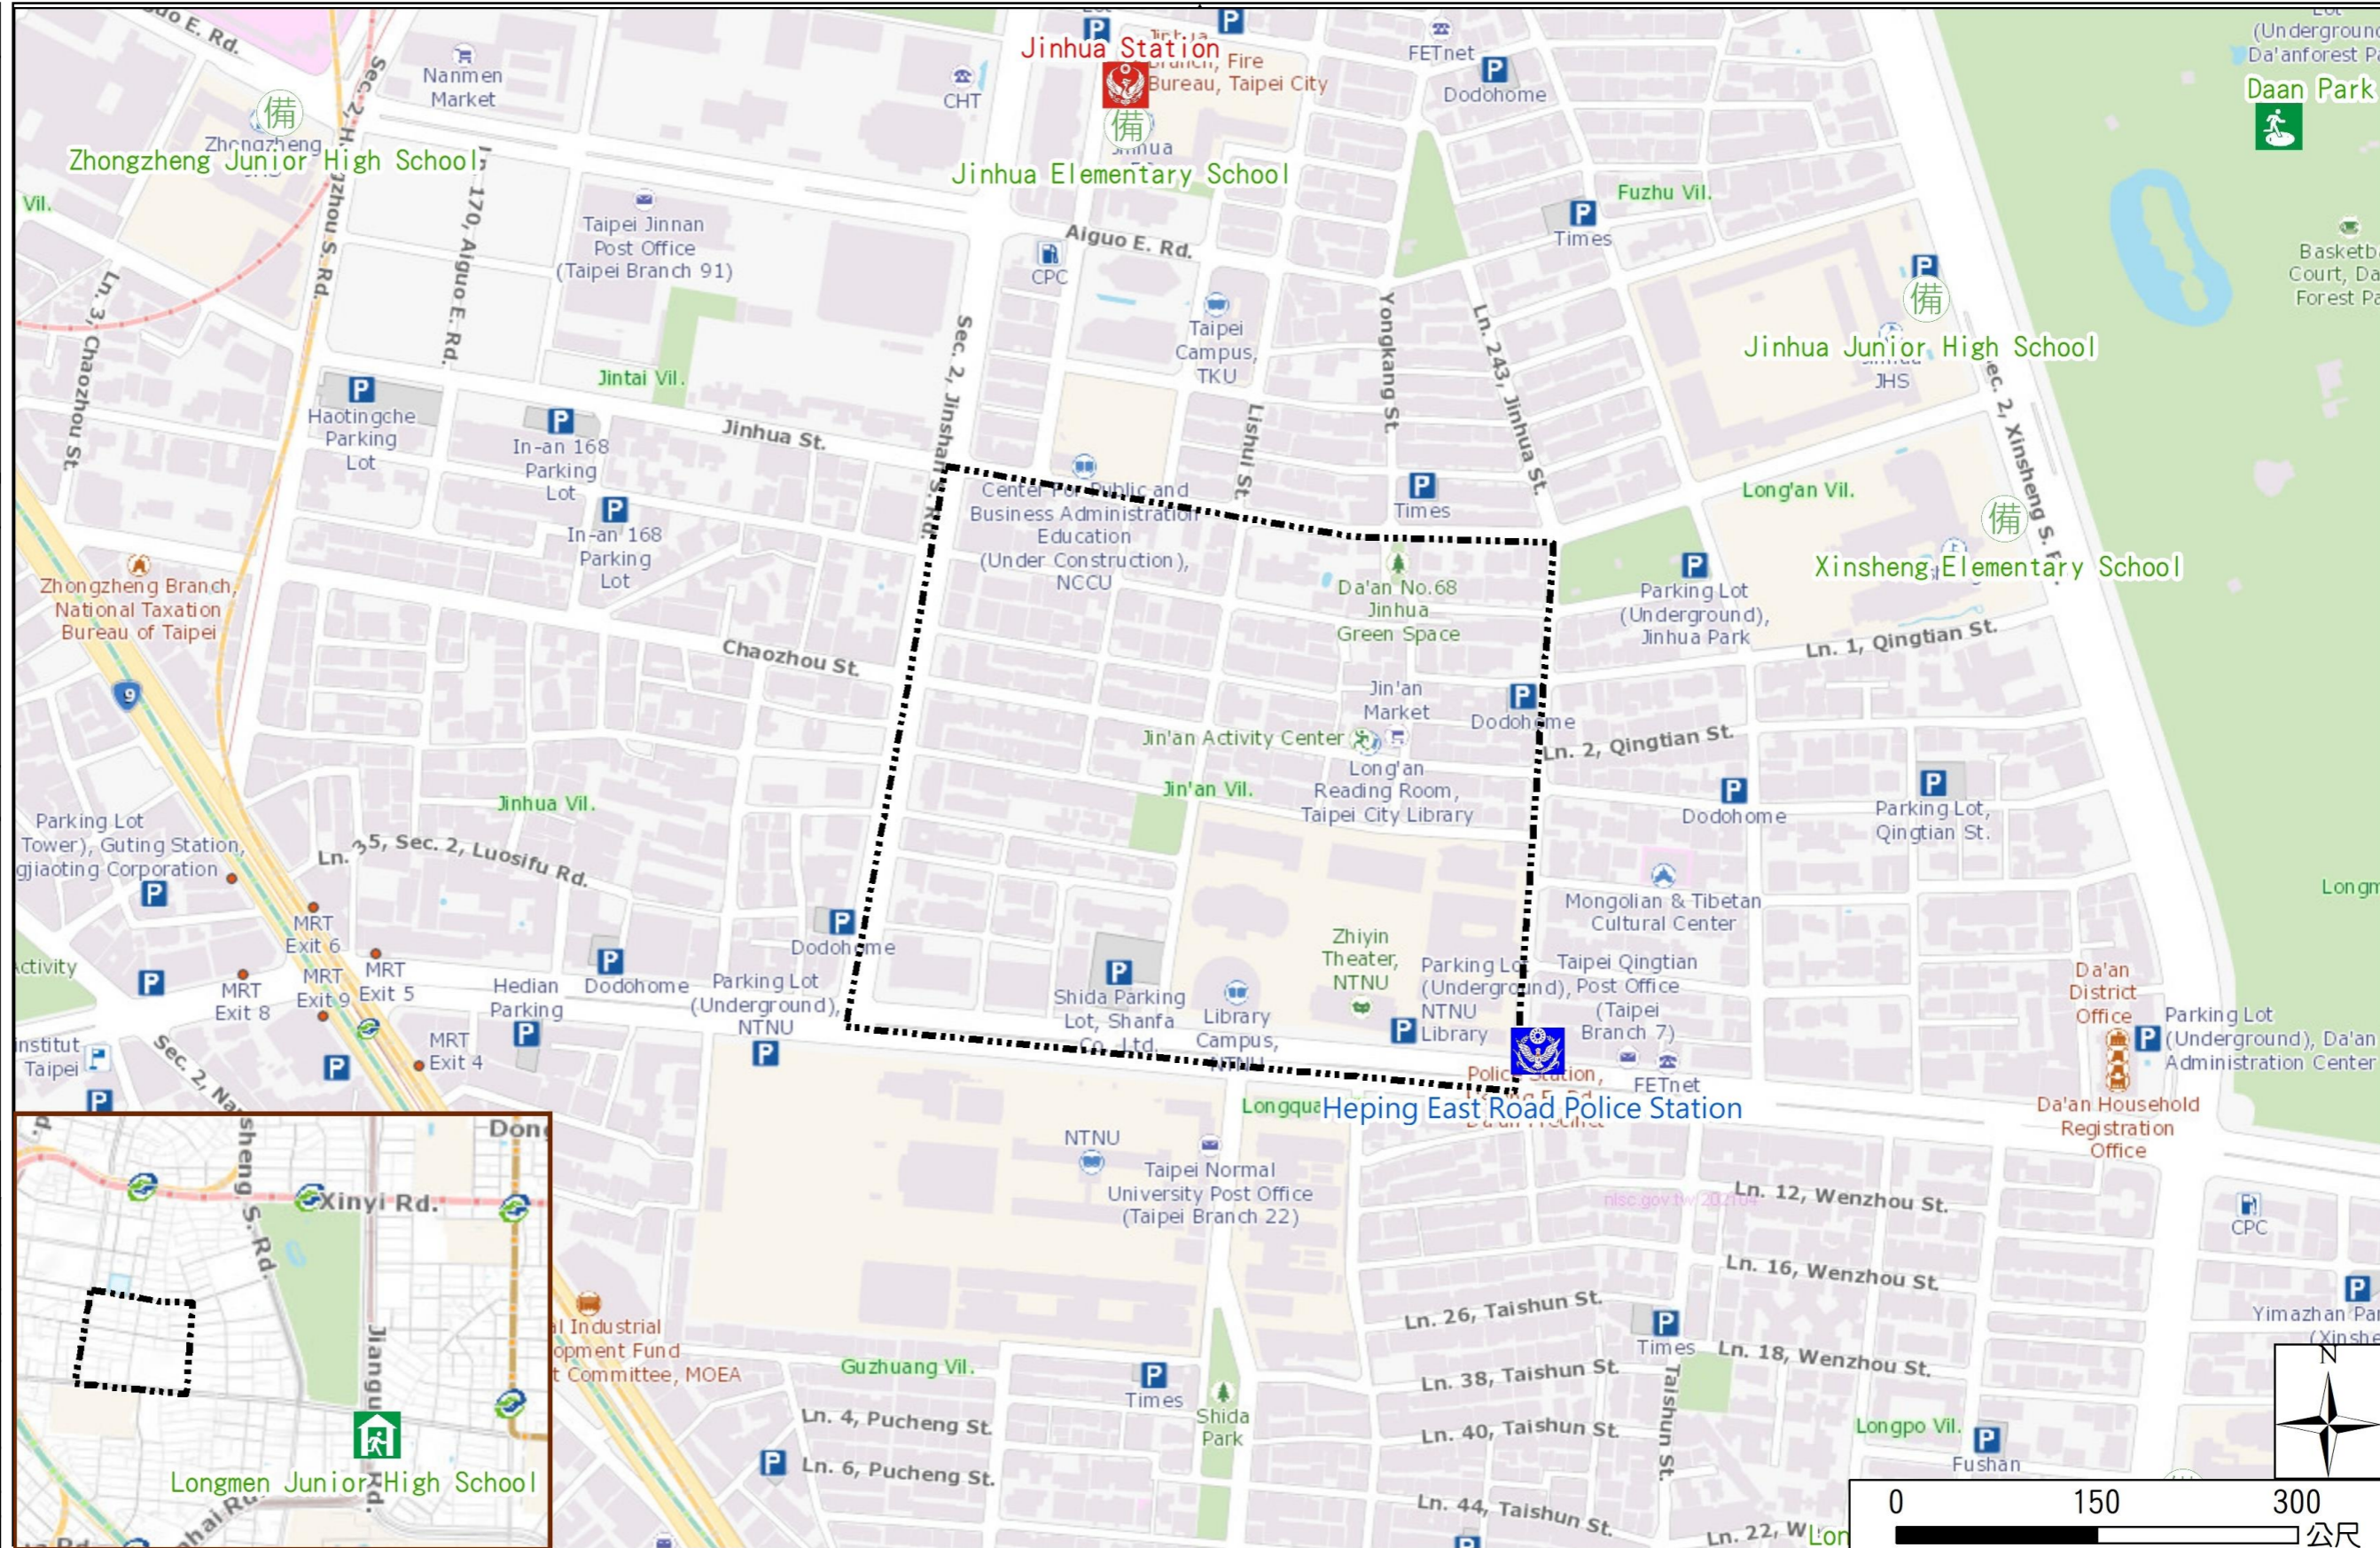

Jin'an Vil., Da'an Dist., Taipei City Evacuation Map

Emergency notification

Taipei Citizen Hotline : 1999
 Fire Department Tel. : 119
 Police Department Tel. : 110
 EOC of Da'an Dist.
 Non-emergency number : 02-23511711
 Emergency number : 02-66329119
 Officer
 Mobile : 0988-179819
 Note: Please call this District's EOC to ensure that the evacuation shelter is open

Disaster Prevention Information Website

[Taipei City Disaster Prevention Information Website](#)

Evacuation Principle

Flood: Vertical evacuation or preventive evacuation
 Earthquake :

More disaster prevention knowledge : [Taipei City Disaster Prevention Guide](#)

Evacuation Shelter

Name	Daan Park Shelter for Earthquake
Address	No.32, Sec. 2, Xinsheng S. Rd.
Capacity	37949
Contact number	02-23032451
Name	Long Men Junior High School (School for Priority Shelter) Shelter for Earthquake
Address	No.269, Sec. 2, Jianguo S. Rd.
Capacity	319
Contact number	02-27330299#1402
Name	Jinhua Junior High School
Address	No. 32, Sec. 2, Xinsheng S. Rd.
Capacity	300
Contact number	02-33931799#512
Name	Xinsheng Elementary School
Address	No. 36, Sec. 2, Xinsheng S. Rd.
Capacity	414
Contact number	02-23913122#231