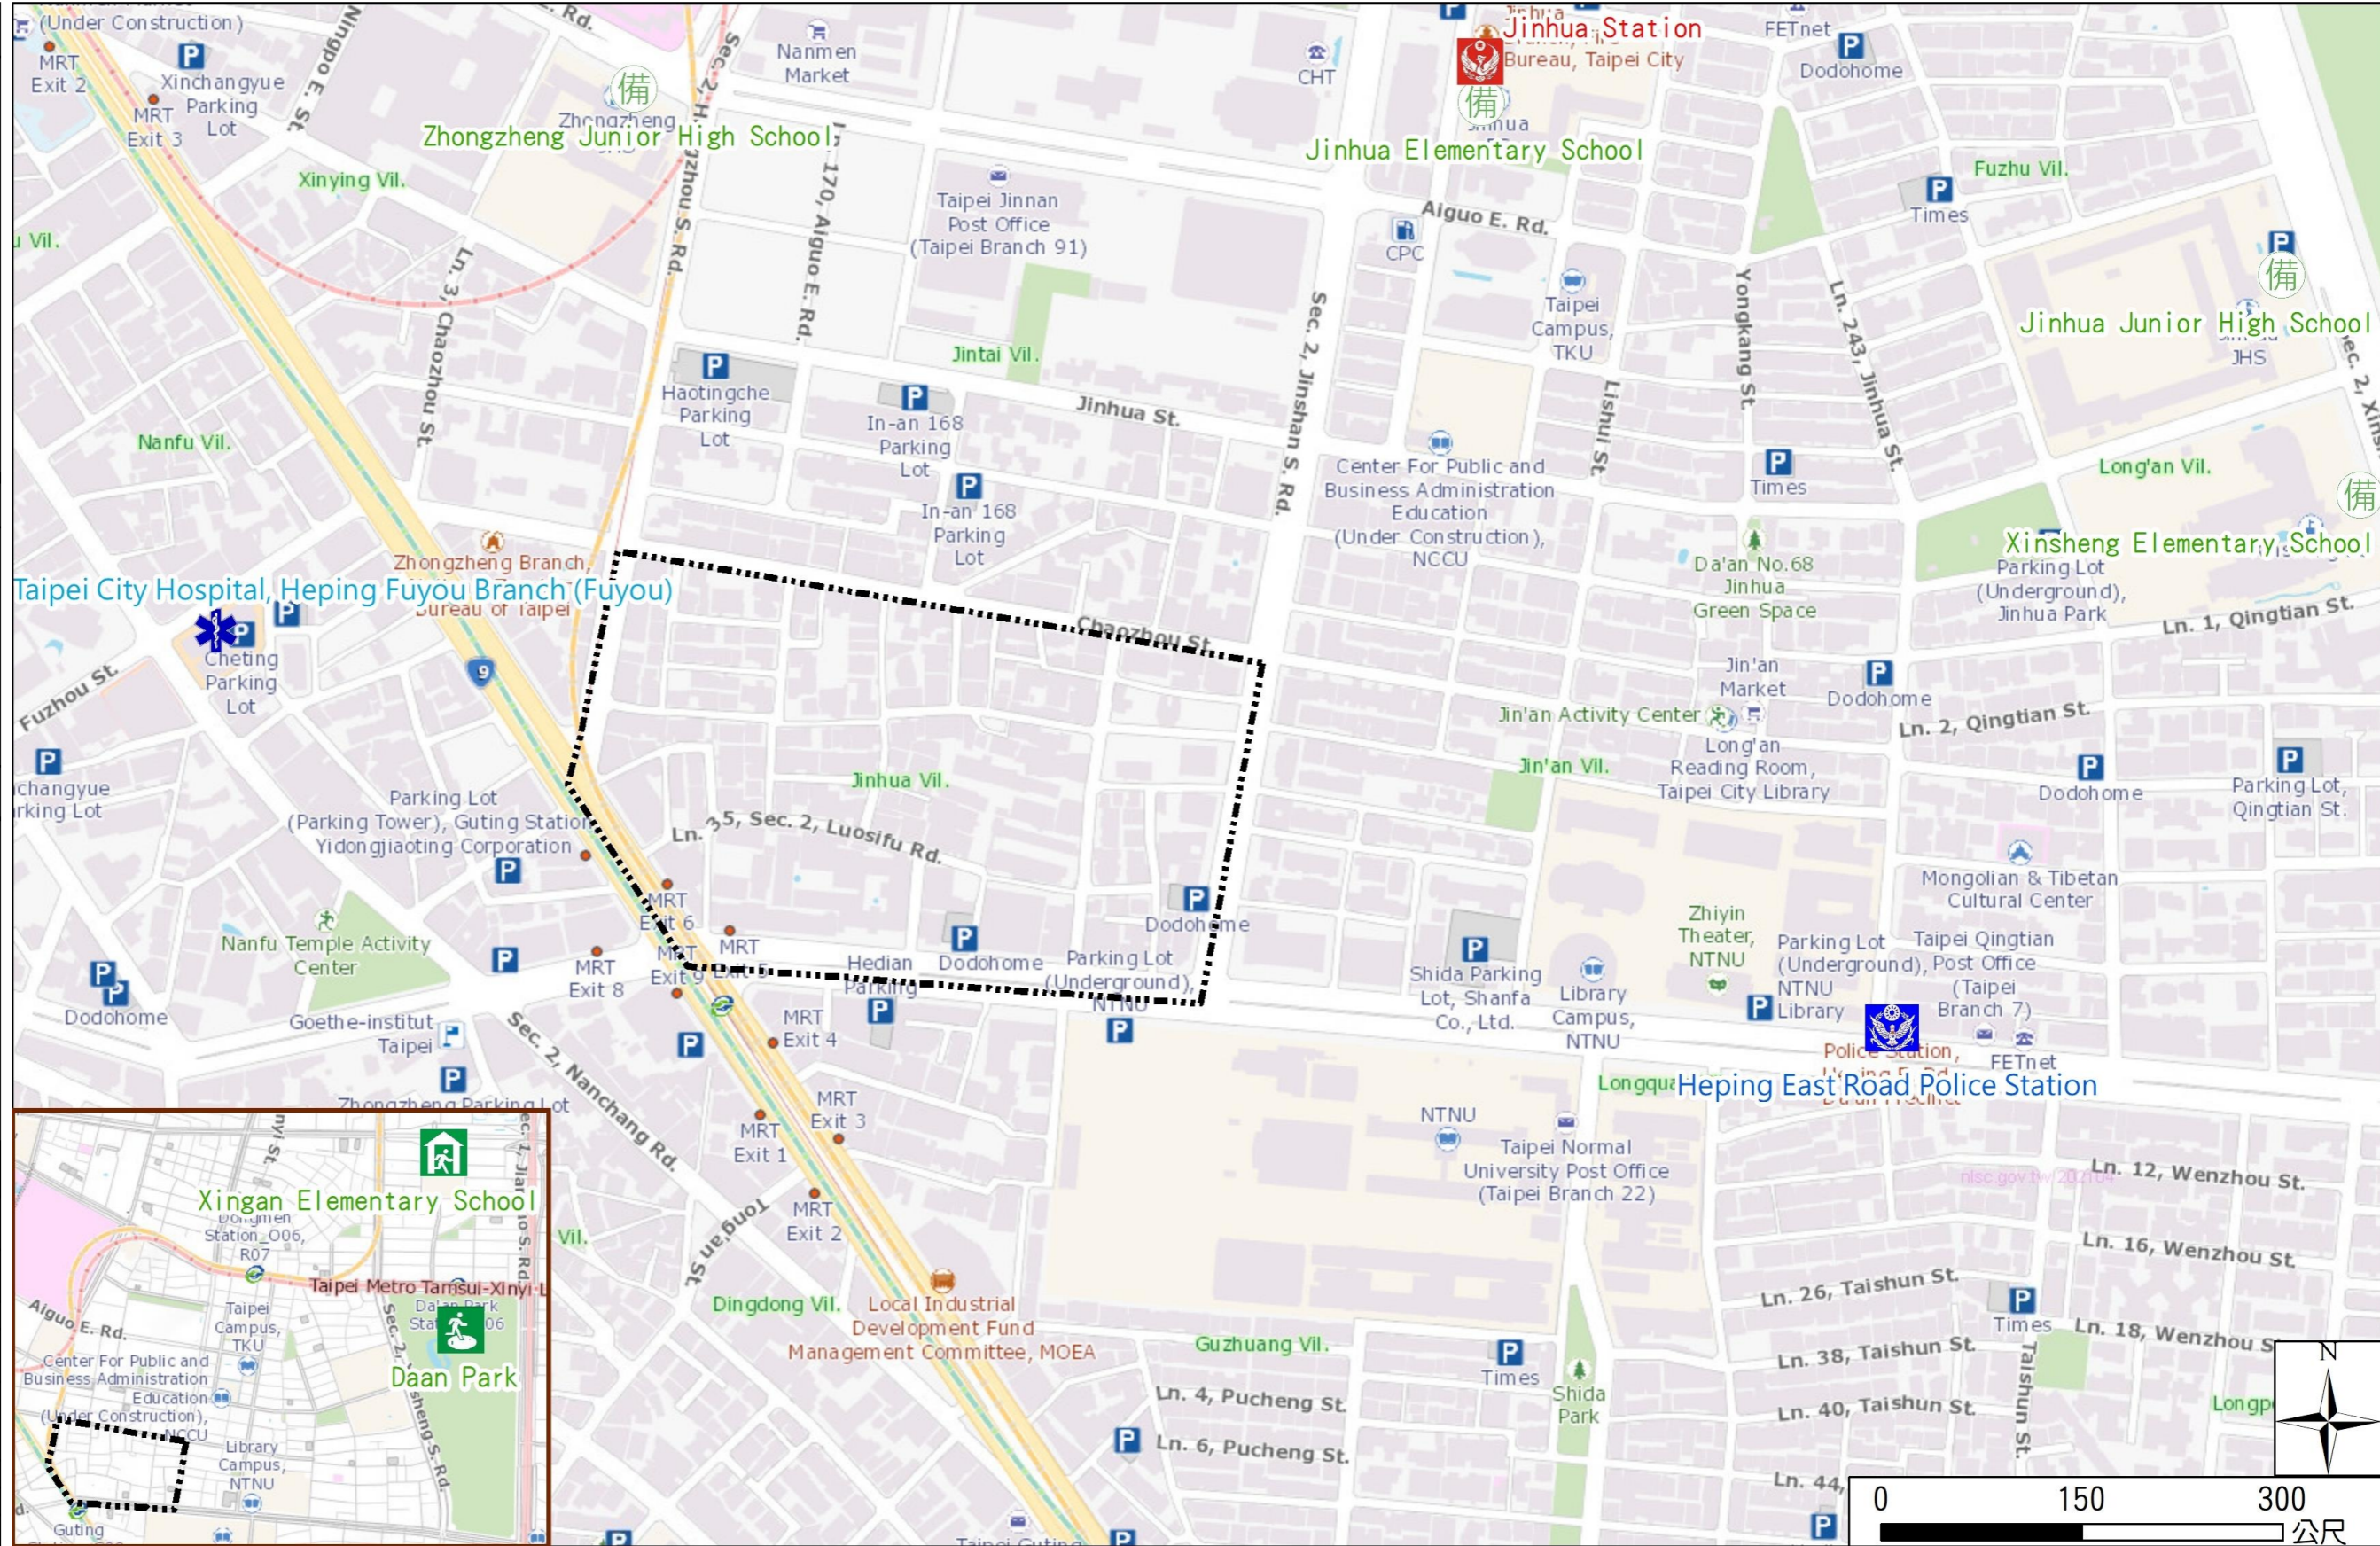

Jinhua Vil., Da'an Dist., Taipei City Evacuation Map

Emergency notification

Taipei Citizen Hotline : 1999
Fire Department Tel. : 119
Police Department Tel. : 110
EOC of Da'an Dist.
Non-emergency number : 02-23511711
Emergency number : 02-66329119
Officer
Mobile : 0988-179824
Note: Please call this District's EOC to ensure that the evacuation shelter is open

Disaster Prevention Information Website

[Taipei City Disaster Prevention Information Website](#)

Evacuation Principle

Flood: Vertical evacuation or preventive evacuation
Earthquake :

More disaster prevention knowledge :
[Taipei City Disaster Prevention Guide](#)

Evacuation Shelter

Name	Daan Park Shelter for Earthquake
Address	No.32, Sec. 2, Xinsheng S. Rd.
Capacity	37949
Contact number	02-23032451
Name	Xingan Elementary School (School for Priority Shelter) Shelter for Earthquake
Address	No. 22, Sec. 3, Ren'ai Rd.
Capacity	183
Contact number	02-27074191#3301
Name	Jinhua Elementary School
Address	No. 11, Ln. 79, Aiguo E. Rd.
Capacity	84
Contact number	02-23917402#830
Name	Jinhua Junior High School
Address	No.32, Sec. 2, Xinsheng S. Rd.
Capacity	300
Contact number	02-33931799#512

Legend 圖例	里界 Village Boundary	避難收容處所 Evacuation Shelter	防救災單位 Disaster Rescue Resources	重要地標 Landmark	
	里界 Village Boundary	室內避難收容處所(優先安置學校) Indoor Evacuation Shelter (School for Priority Shelter) 室外避難收容處所(防災公園) Outdoor Evacuation Shelter (Disaster Prevention Park) 避難收容處所(備用) Evacuation Shelter (Backup)	警察單位 Police Department 消防單位 Fire Department 急救責任醫院 Designated Hospital (Emergency Medical Treatment)	直升機起降場 Helipad	重要地標 Landmark