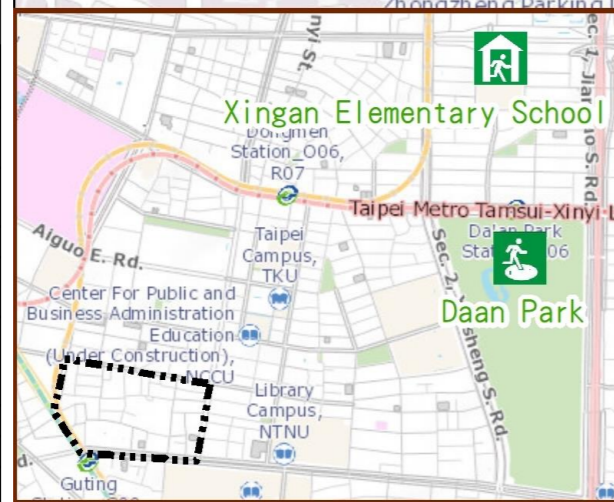

Jinhua Vil., Da'an Dist., Taipei City Evacuation Map

Emergency notification

Taipei Citizen Hotline : 1999
Fire Department Tel. : 119
Police Department Tel. : 110
EOC of Da'an Dist.
Non-emergency number : 02-23511711
Emergency number : 02-66329119
Officer
Mobile : 0988-179824
Note: Please call this District's EOC to ensure that the evacuation shelter is open

Disaster Prevention Information Website

[Taipei City Disaster Prevention Information Website](#)

Evacuation Principle

Flood: Vertical evacuation or preventive evacuation
Earthquake :

More disaster prevention knowledge :
[Taipei City Disaster Prevention Guide](#)

Evacuation Shelter

Name	Daan Park Shelter for Earthquake
Address	No.32, Sec. 2, Xinsheng S. Rd.
Capacity	37949
Contact number	02-23032451
Name	Xingan Elementary School (School for Priority Shelter) Shelter for Earthquake
Address	No. 22, Sec. 3, Ren'ai Rd.
Capacity	183
Contact number	02-27074191#3301
Name	Jinhua Elementary School
Address	No. 11, Ln. 79, Aiguo E. Rd.
Capacity	84
Contact number	02-23917402#830
Name	Jinhua Junior High School
Address	No.32, Sec. 2, Xinsheng S. Rd.
Capacity	300
Contact number	02-33931799#512

Legend 圖例	里界 Village Boundary	避難收容處所 Evacuation Shelter	防救災單位 Disaster Rescue Resources	重要地標 Landmark	
	里界 Village Boundary	室內避難收容處所(優先安置學校) Indoor Evacuation Shelter (School for Priority Shelter) 室外避難收容處所(防災公園) Outdoor Evacuation Shelter (Disaster Prevention Park) 避難收容處所(備用) Evacuation Shelter (Backup)	警察單位 Police Department 消防單位 Fire Department 急救責任醫院 Designated Hospital (Emergency Medical Treatment)	直升機起降場 Helipad	重要地標 Landmark