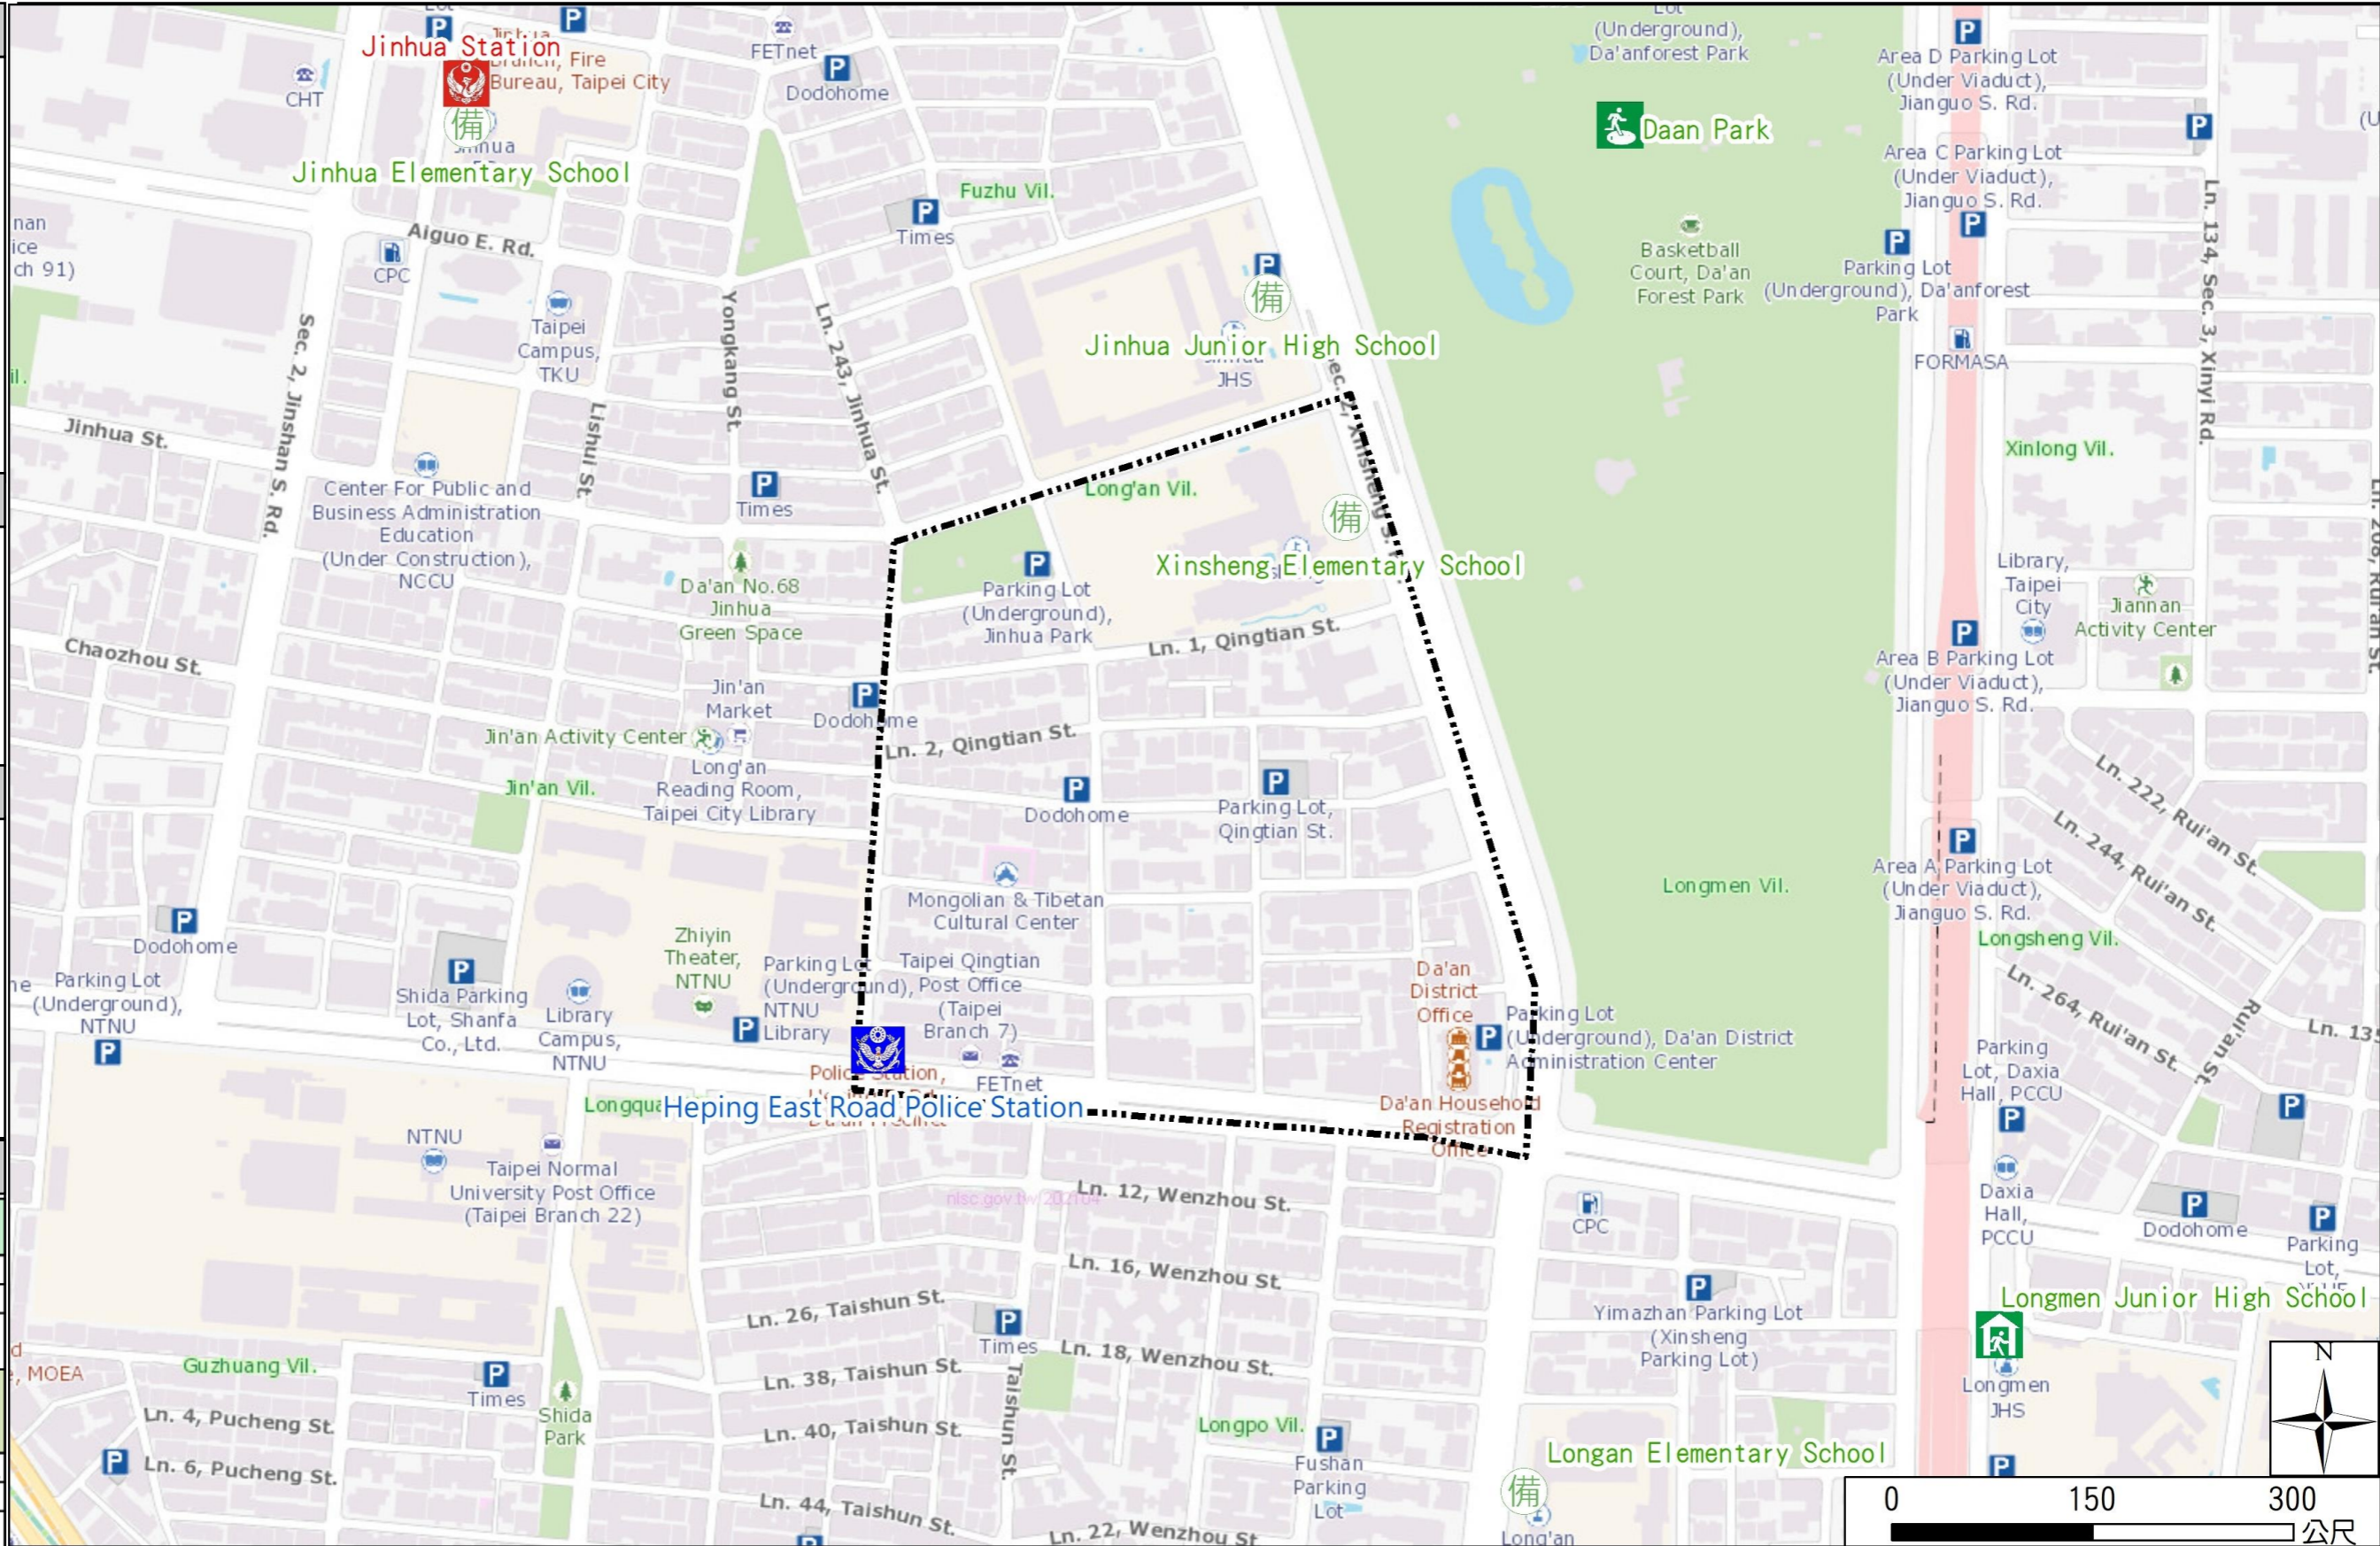

Long'an Vil., Da'an District., Taipei City Evacuation Map

Emergency notification

Taipei Citizen Hotline : 1999
 Fire Department Tel. : 119
 Police Department Tel. : 110
 EOC of Da'an Dist.
 Non-emergency number : 02-23511711
 Emergency number : 02-66329119
 Officer
 Mobile : 0988-179818
 Note: Please call this District's EOC to ensure that the evacuation shelter is open

Disaster Prevention Information Website

Taipei City Disaster Prevention Information Website

Evacuation Principle

Flood: Vertical evacuation or preventive evacuation
 Earthquake :

More disaster prevention knowledge :
 Taipei City Disaster Prevention Guide

Evacuation Shelter

Name	Daan Park Shelter for Earthquake
Address	No.32, Sec. 2, Xinsheng S. Rd.
Capacity	37949
Contact number	02-23032451
Name	Long Men Junior High School (School for Priority Shelter) Shelter for Earthquake
Address	No.269, Sec. 2, Chien-Kuo S. Rd.
Capacity	319
Contact number	02-27330299#1402
Name	Jinhua Junior High School
Address	No.32, Sec. 2, Xinsheng S. Rd.
Capacity	300
Contact number	02-33931799#512
Name	Xinsheng Elementary School
Address	No.36, Sec. 2, Xinsheng S. Rd.
Capacity	414
Contact number	02-23913122#231