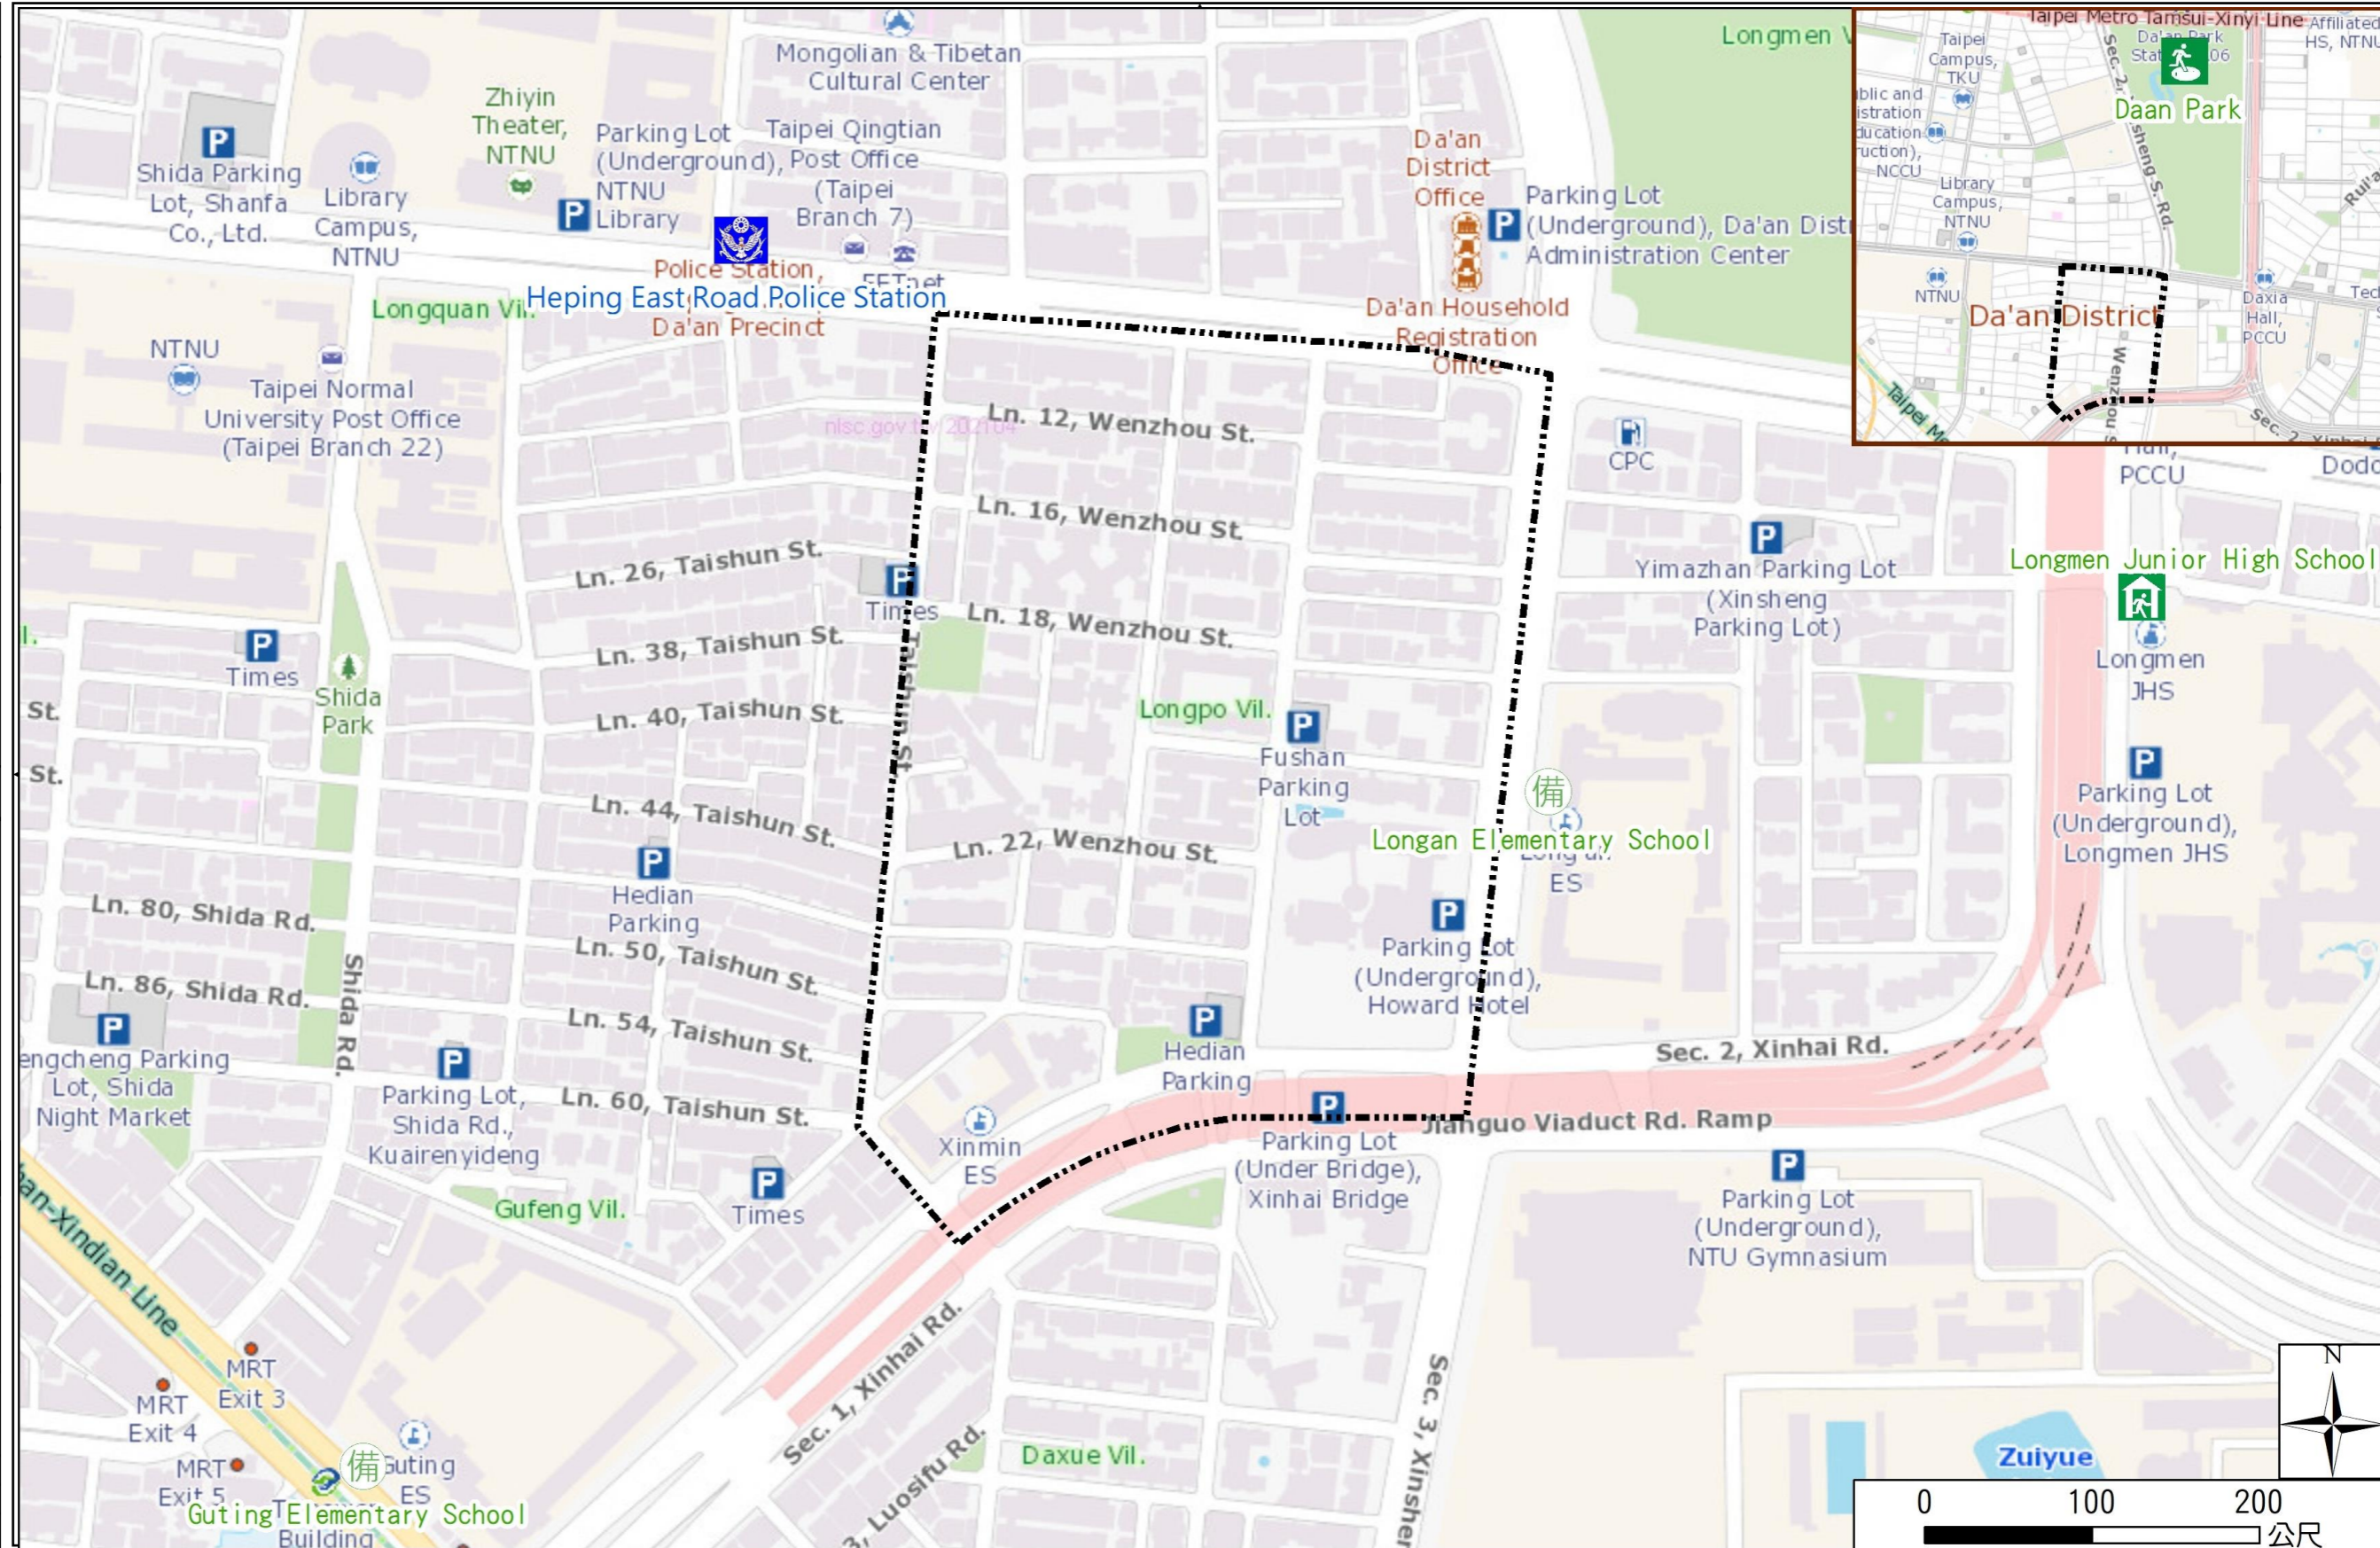

Longpo Vil., Da'an Dist., Taipei City Evacuation Map

Emergency notification

Taipei Citizen Hotline : 1999
 Fire Department Tel. : 119
 Police Department Tel. : 110
 EOC of Da'an Dist.
 Non-emergency number :
 02-23511711
 Emergency number :
 02-66329119
 Officer
 Mobile : 0988-179814
 Note: Please call this District's
 EOC to ensure that the evacuation
 shelter is open

Disaster Prevention Information Website

Taipei City Disaster Prevention Information Website

Evacuation Principle

Flood: Vertical evacuation or preventive evacuation
 Earthquake :

More disaster prevention knowledge :
 Taipei City Disaster Prevention Guide

Evacuation Shelter

Name	Daan Park Shelter for Earthquake
Address	No.32, Sec. 2, Xinsheng S. Rd.
Capacity	37949
Contact number	02-23032451
Name	Long Men Junior High School (School for Priority Shelter) Shelter for Earthquake
Address	No.269, Sec. 2, Chien-Kuo S. Rd.
Capacity	319
Contact number	02-27330299#1402
Name	Longan Elementary School
Address	No. 33, Sec. 3, Xinsheng S. Rd.
Capacity	31
Contact number	02-23632077#730
Name	Guting Elementary School
Address	No. 201, Sec. 3, Roosevelt Rd.
Capacity	200
Contact number	02-23639795#832