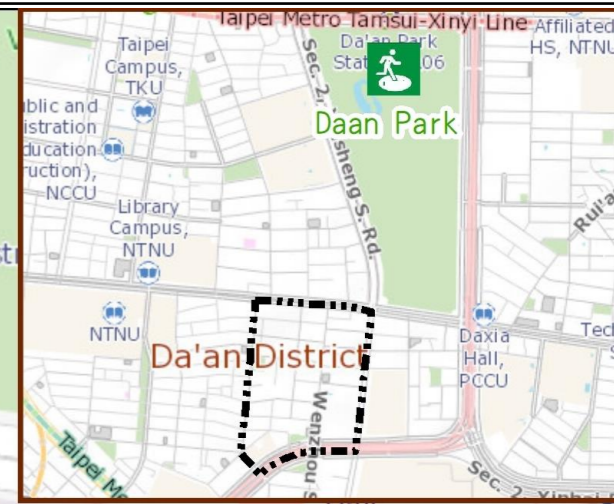

Evacuation Shelter

Name	Daan Park Shelter for Earthquake
Address	No.32, Sec. 2, Xinsheng S. Rd.
Capacity	37949
Contact number	02-23032451
Name	Long Men Junior High School (School for Priority Shelter) Shelter for Earthquake
Address	No.269, Sec. 2, Chien-Kuo S. Rd.
Capacity	319
Contact number	02-27330299#1402
Name	Longan Elementary School
Address	No. 33, Sec. 3, Xinsheng S. Rd.
Capacity	31
Contact number	02-23632077#730
Name	Guting Elementary School
Address	No. 201, Sec. 3, Roosevelt Rd.
Capacity	200
Contact number	02-23639795#832