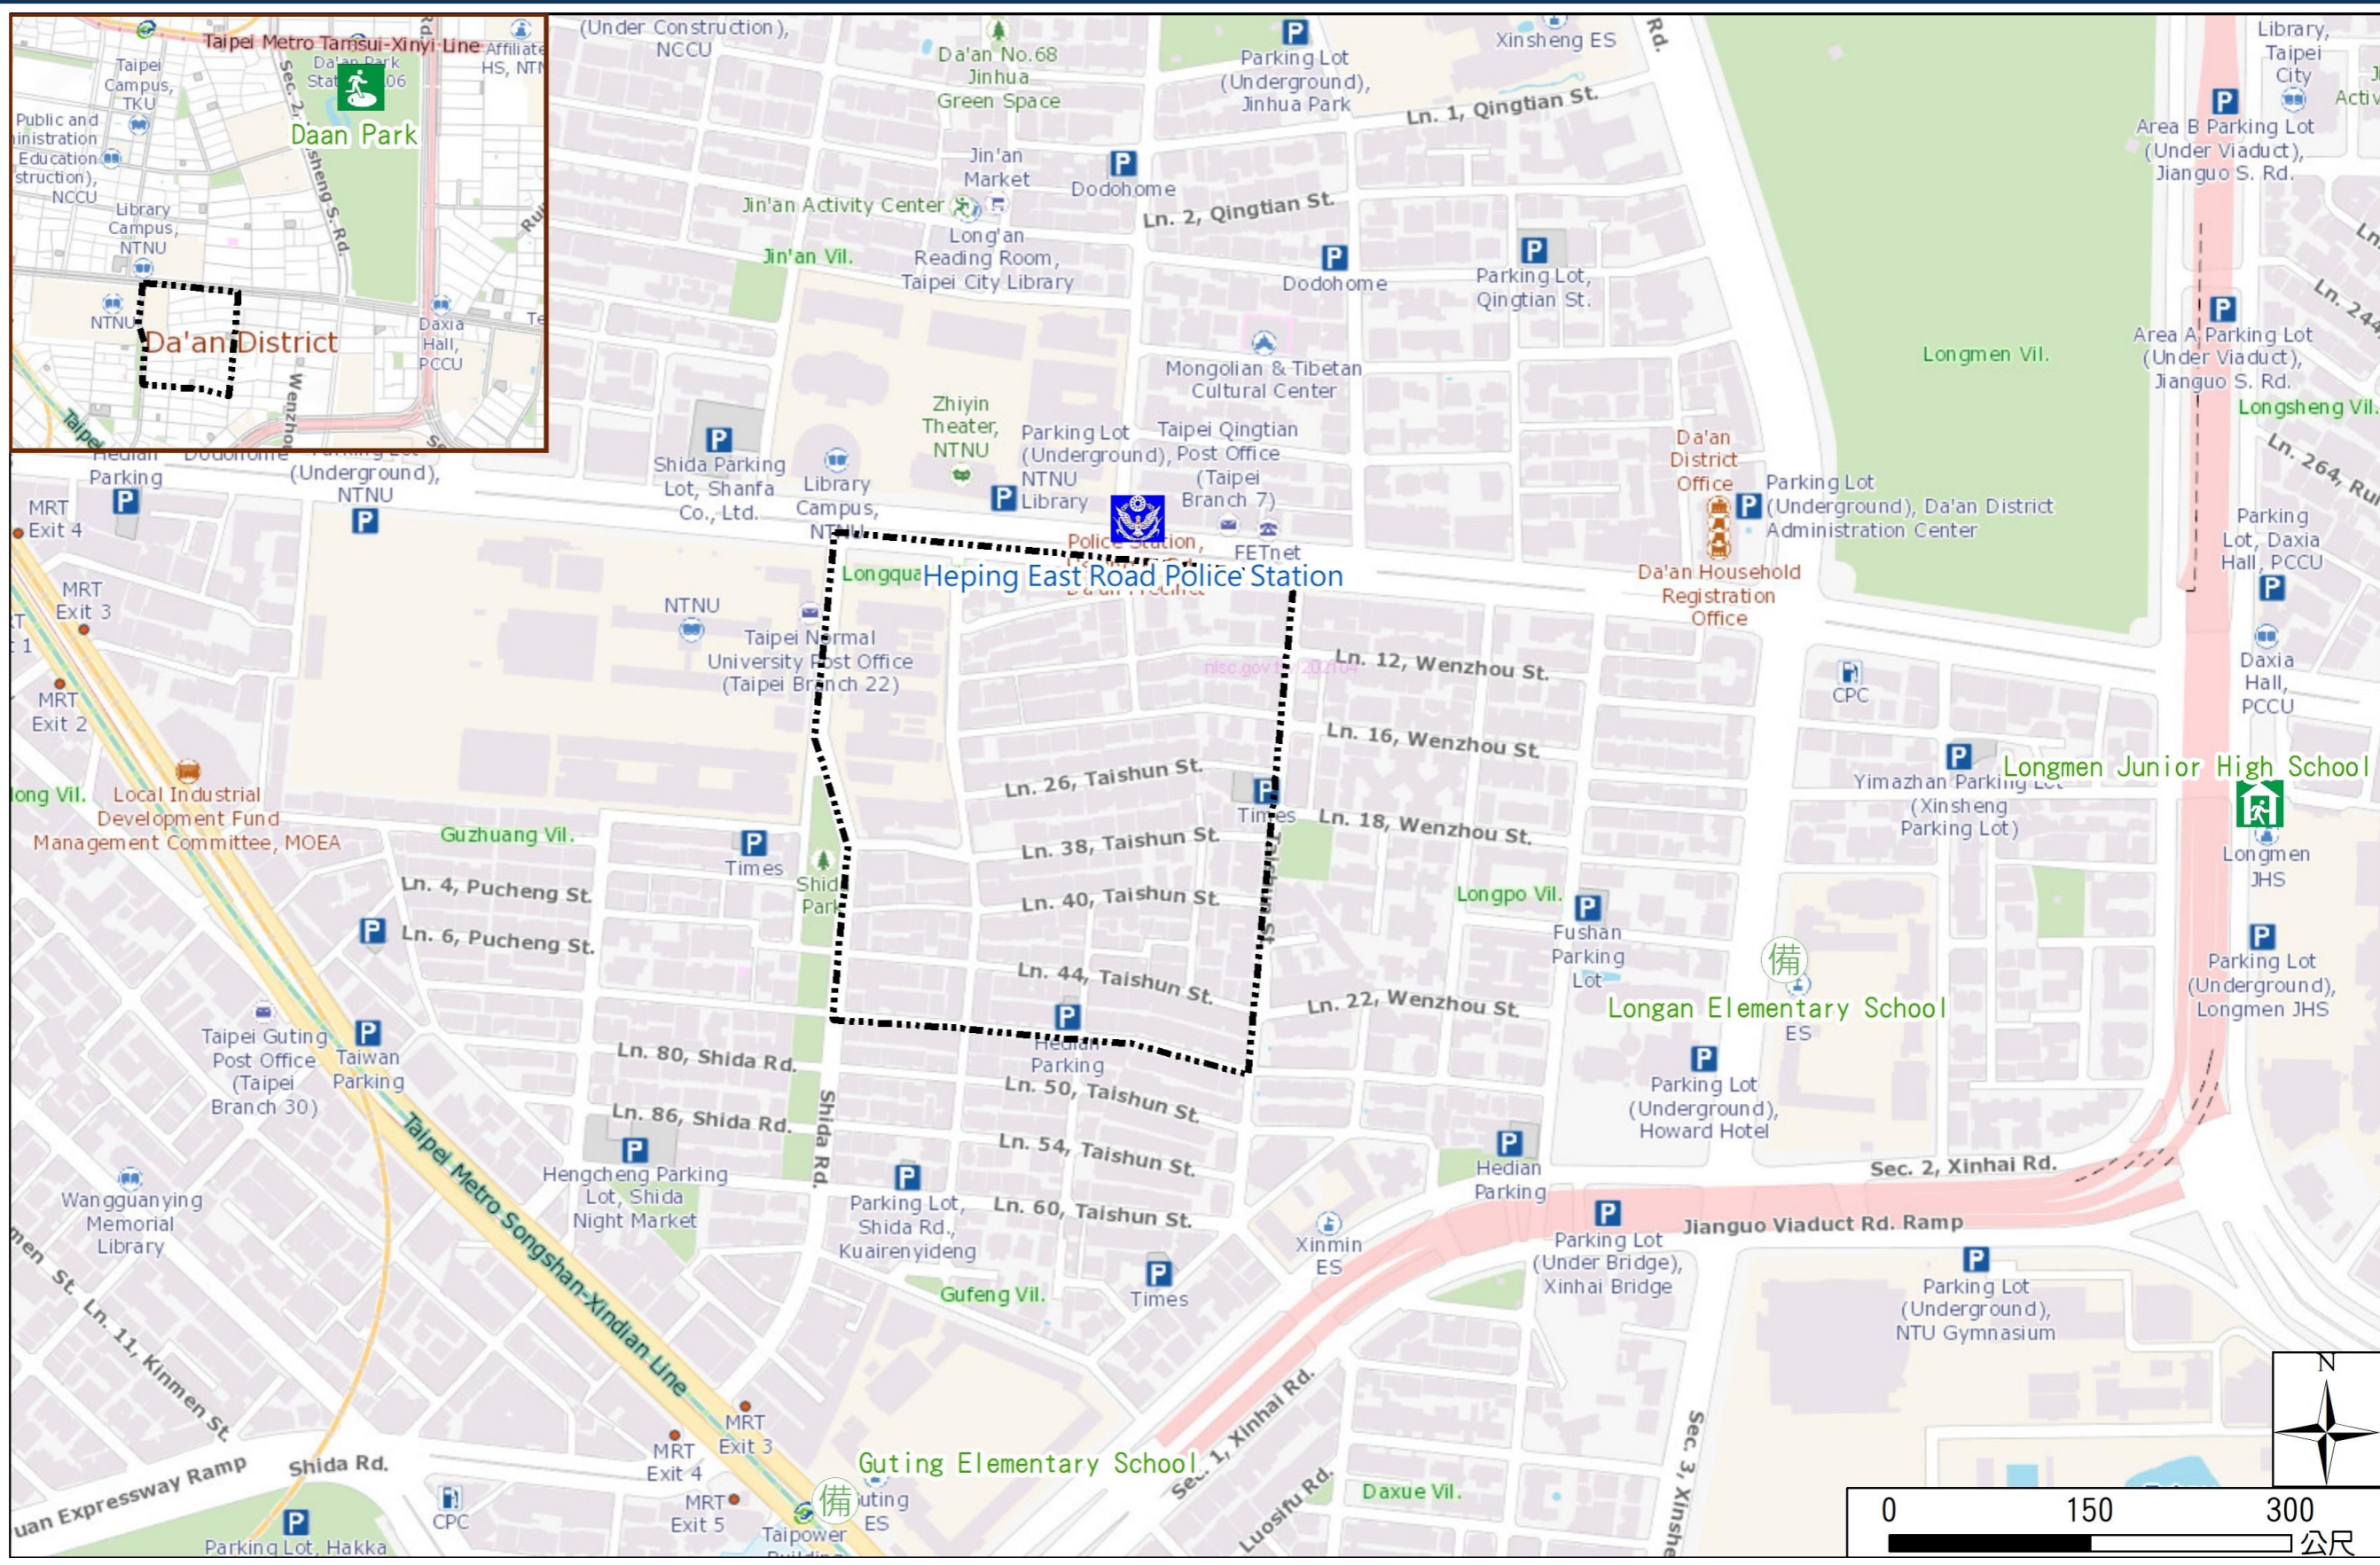

Longquan Vil., Da' an Dist., Taipei City Evacuation Map

Emergency notification

Taipei Citizen Hotline : 1999
Fire Department Tel. : 119
Police Department Tel. : 110
EOC of Da'an Dist.
Non-emergency number : 02-23511711
Emergency number : 02-66329119
Officer
Mobile : 0988-179815
Note: Please call this District's EOC to ensure that the evacuation shelter is open

Disaster Prevention Information Website

Taipei City Disaster Prevention Information Website

Evacuation Principle

Flood: Vertical evacuation or preventive evacuation
Earthquake :

More disaster prevention knowledge :

Taipei City Disaster Prevention Guide

Evacuation Shelter

Name	Daan Park Shelter for Earthquake
Address	No.32, Sec. 2, Xinsheng S. Rd.
Capacity	37949
Contact number	02-23032451
Name	Long Men Junior High School (School for Priority Shelter) Shelter for Earthquake
Address	No.269, Sec. 2, Chien-Kuo S. Rd.
Capacity	319
Contact number	02-27330299#1402
Name	Longan Elementary School
Address	No. 33, Sec. 3, Xinsheng S. Rd.
Capacity	31
Contact number	02-23632077#730
Name	Guting Elementary School
Address	No. 201, Sec. 3, Roosevelt Rd.
Capacity	200
Contact number	02-23639795#832