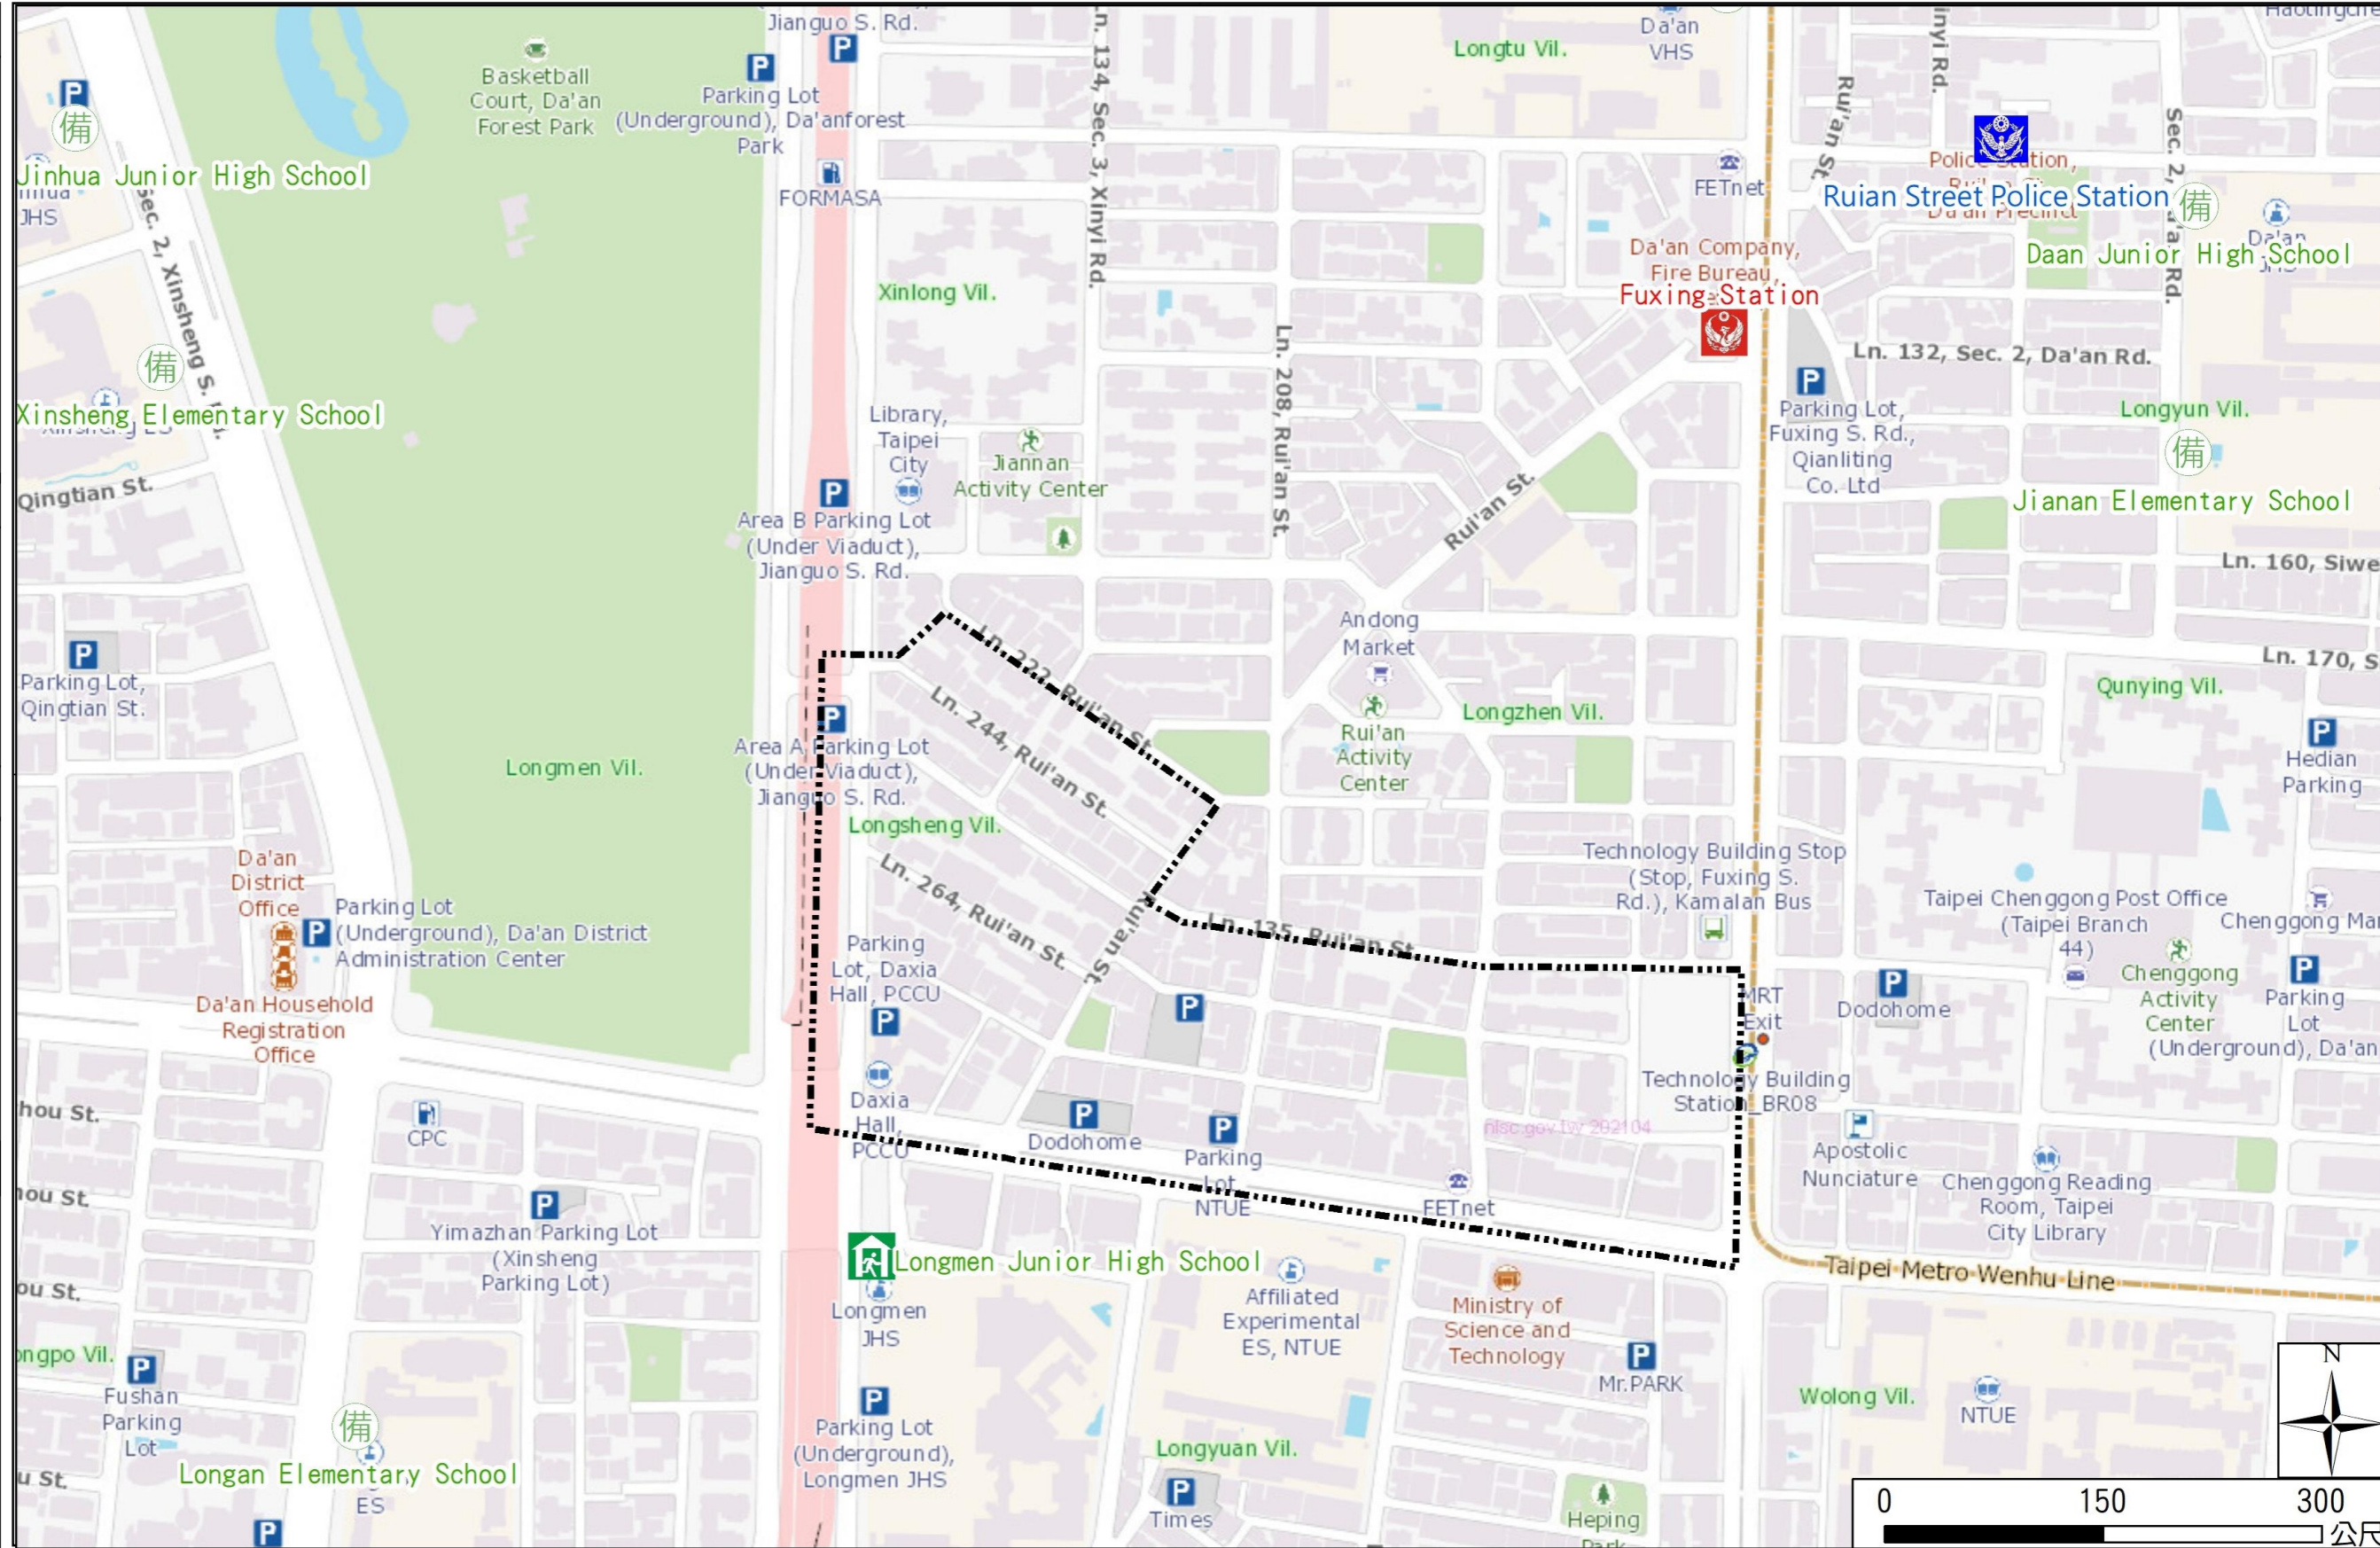

Longsheng Vil., Da'an Dist., Taipei City Evacuation Map

Emergency notification

Taipei Citizen Hotline : 1999
 Fire Department Tel. : 119
 Police Department Tel. : 110
 EOC of Da'an Dist.
 Non-emergency number : 02-23511711
 Emergency number : 02-66329119
 Officer
 Mobile : 0988-179829
 Note: Please call this District's EOC to ensure that the evacuation shelter is open

Disaster Prevention Information Website

Taipei City Disaster Prevention Information Website

Evacuation Principle

Flood: Vertical evacuation or preventive evacuation
 Earthquake :

More disaster prevention knowledge :
 Taipei City Disaster Prevention Guide

Evacuation Shelter

| | |
|----------------|--|
| Name | Daan Park Shelter for Earthquake |
| Address | No.32, Sec. 2, Xinsheng S. Rd. |
| Capacity | 37949 |
| Contact number | 02-23032451 |
| Name | Long Men Junior High School (School for Priority Shelter) Shelter for Earthquake |
| Address | No. 269, Sec. 2, Jianguo S. Rd. |
| Capacity | 319 |
| Contact number | 02-27330299#1402 |
| Name | Longan Elementary School |
| Address | No.33, Sec. 3, Xinsheng S. Rd. |
| Capacity | 31 |
| Contact number | 02-23632077#730 |
| Name | Jianan Elementary School |
| Address | No. 99, Sec. 2, Da'an Rd. |
| Capacity | 30 |
| Contact number | 02-27077719#140 |