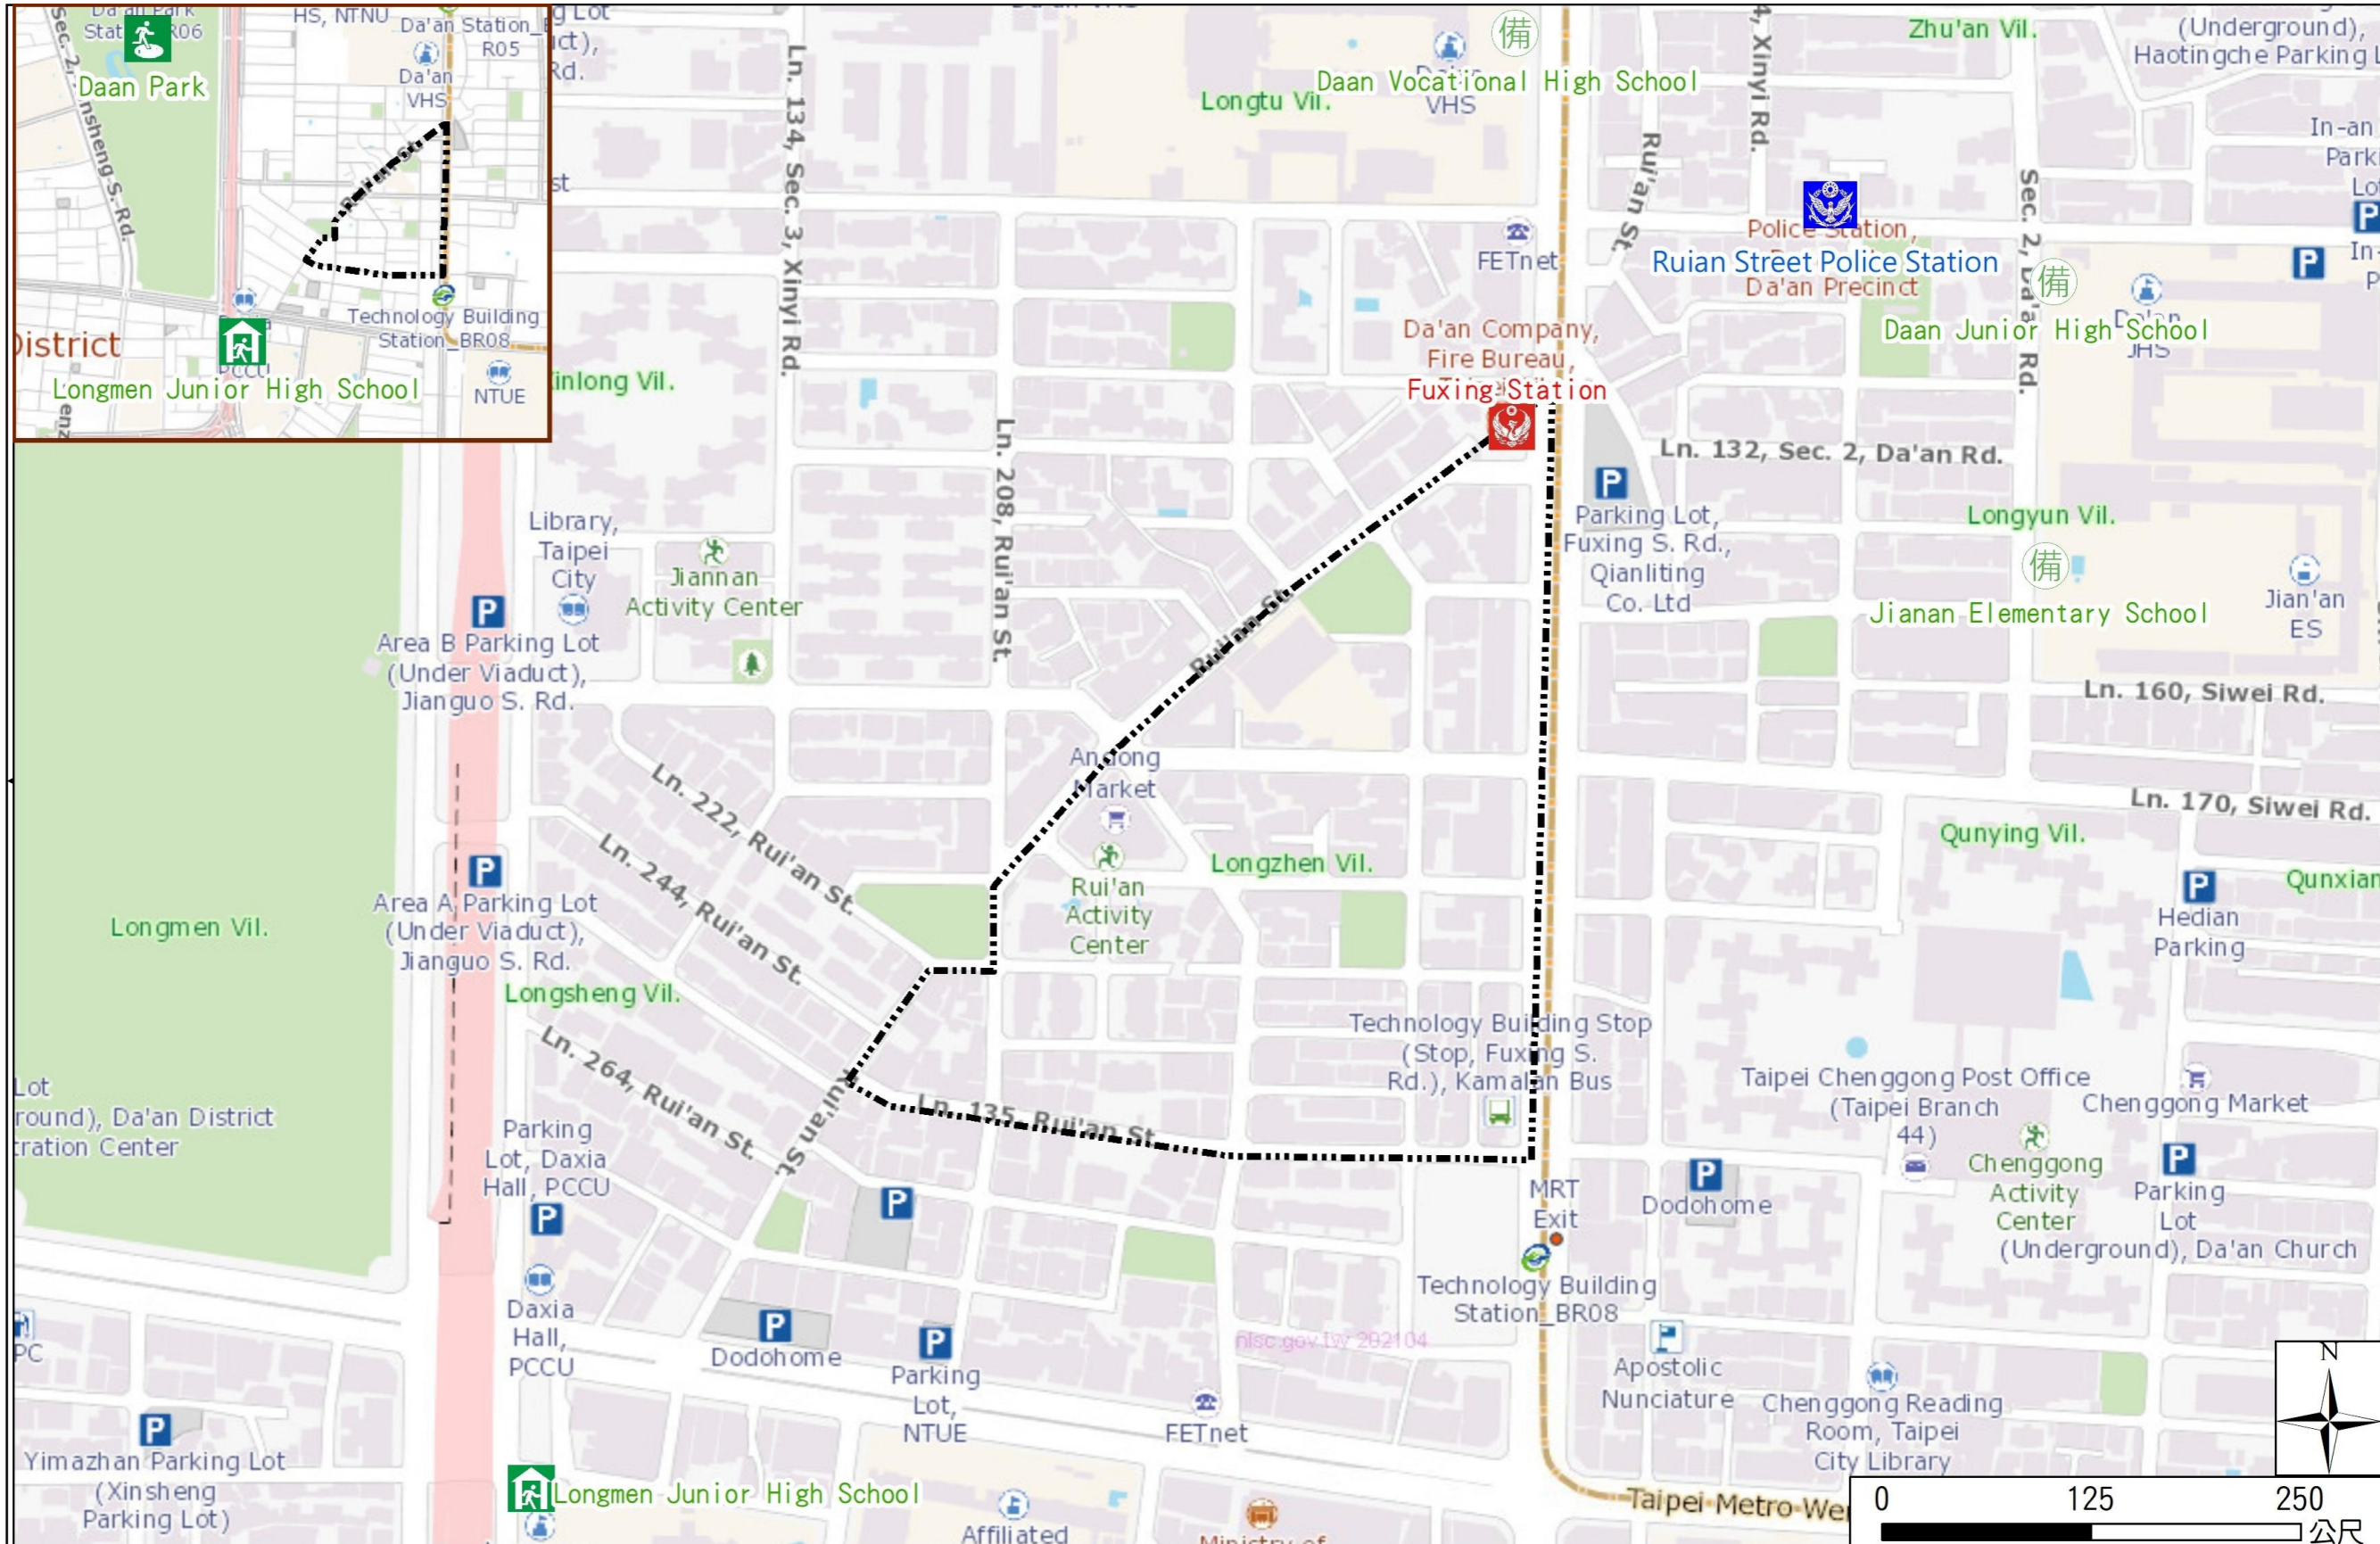

Longzhen Vil., Da'an Dist., Taipei City Evacuation Map

Emergency notification

Taipei Citizen Hotline : 1999
 Fire Department Tel. : 119
 Police Department Tel. : 110
 EOC of Da'an Dist.
 Non-emergency number :
 02-23511711
 Emergency number :
 02-66329119
Officer
 Mobile : 0988-179827
 Note: Please call this District's
 EOC to ensure that the evacuation
 shelter is open

Disaster Prevention Information Website

Taipei City Disaster Prevention Information Website

Evacuation Principle

Flood: Vertical evacuation or preventive evacuation
 Earthquake :

More disaster prevention knowledge :
 Taipei City Disaster Prevention Guide

Evacuation Shelter

Name	Daan Park Shelter for Earthquake
Address	No.32, Sec. 2, Xinhsheng S. Rd.
Capacity	37949
Contact number	02-23032451
Name	Long Men Junior High School (School for Priority Shelter) Shelter for Earthquake
Address	No. 269, Sec. 2, Jianguo S. Rd.
Capacity	319
Contact number	02-27330299#1402
Name	Daan Vocational High School
Address	No. 52, Sec. 2, Fuxing S. Rd.
Capacity	100
Contact number	02-27091630#1401
Name	Daan Junior High School
Address	No. 63, Sec. 2, Da'an Rd.
Capacity	274
Contact number	02-27557131#103