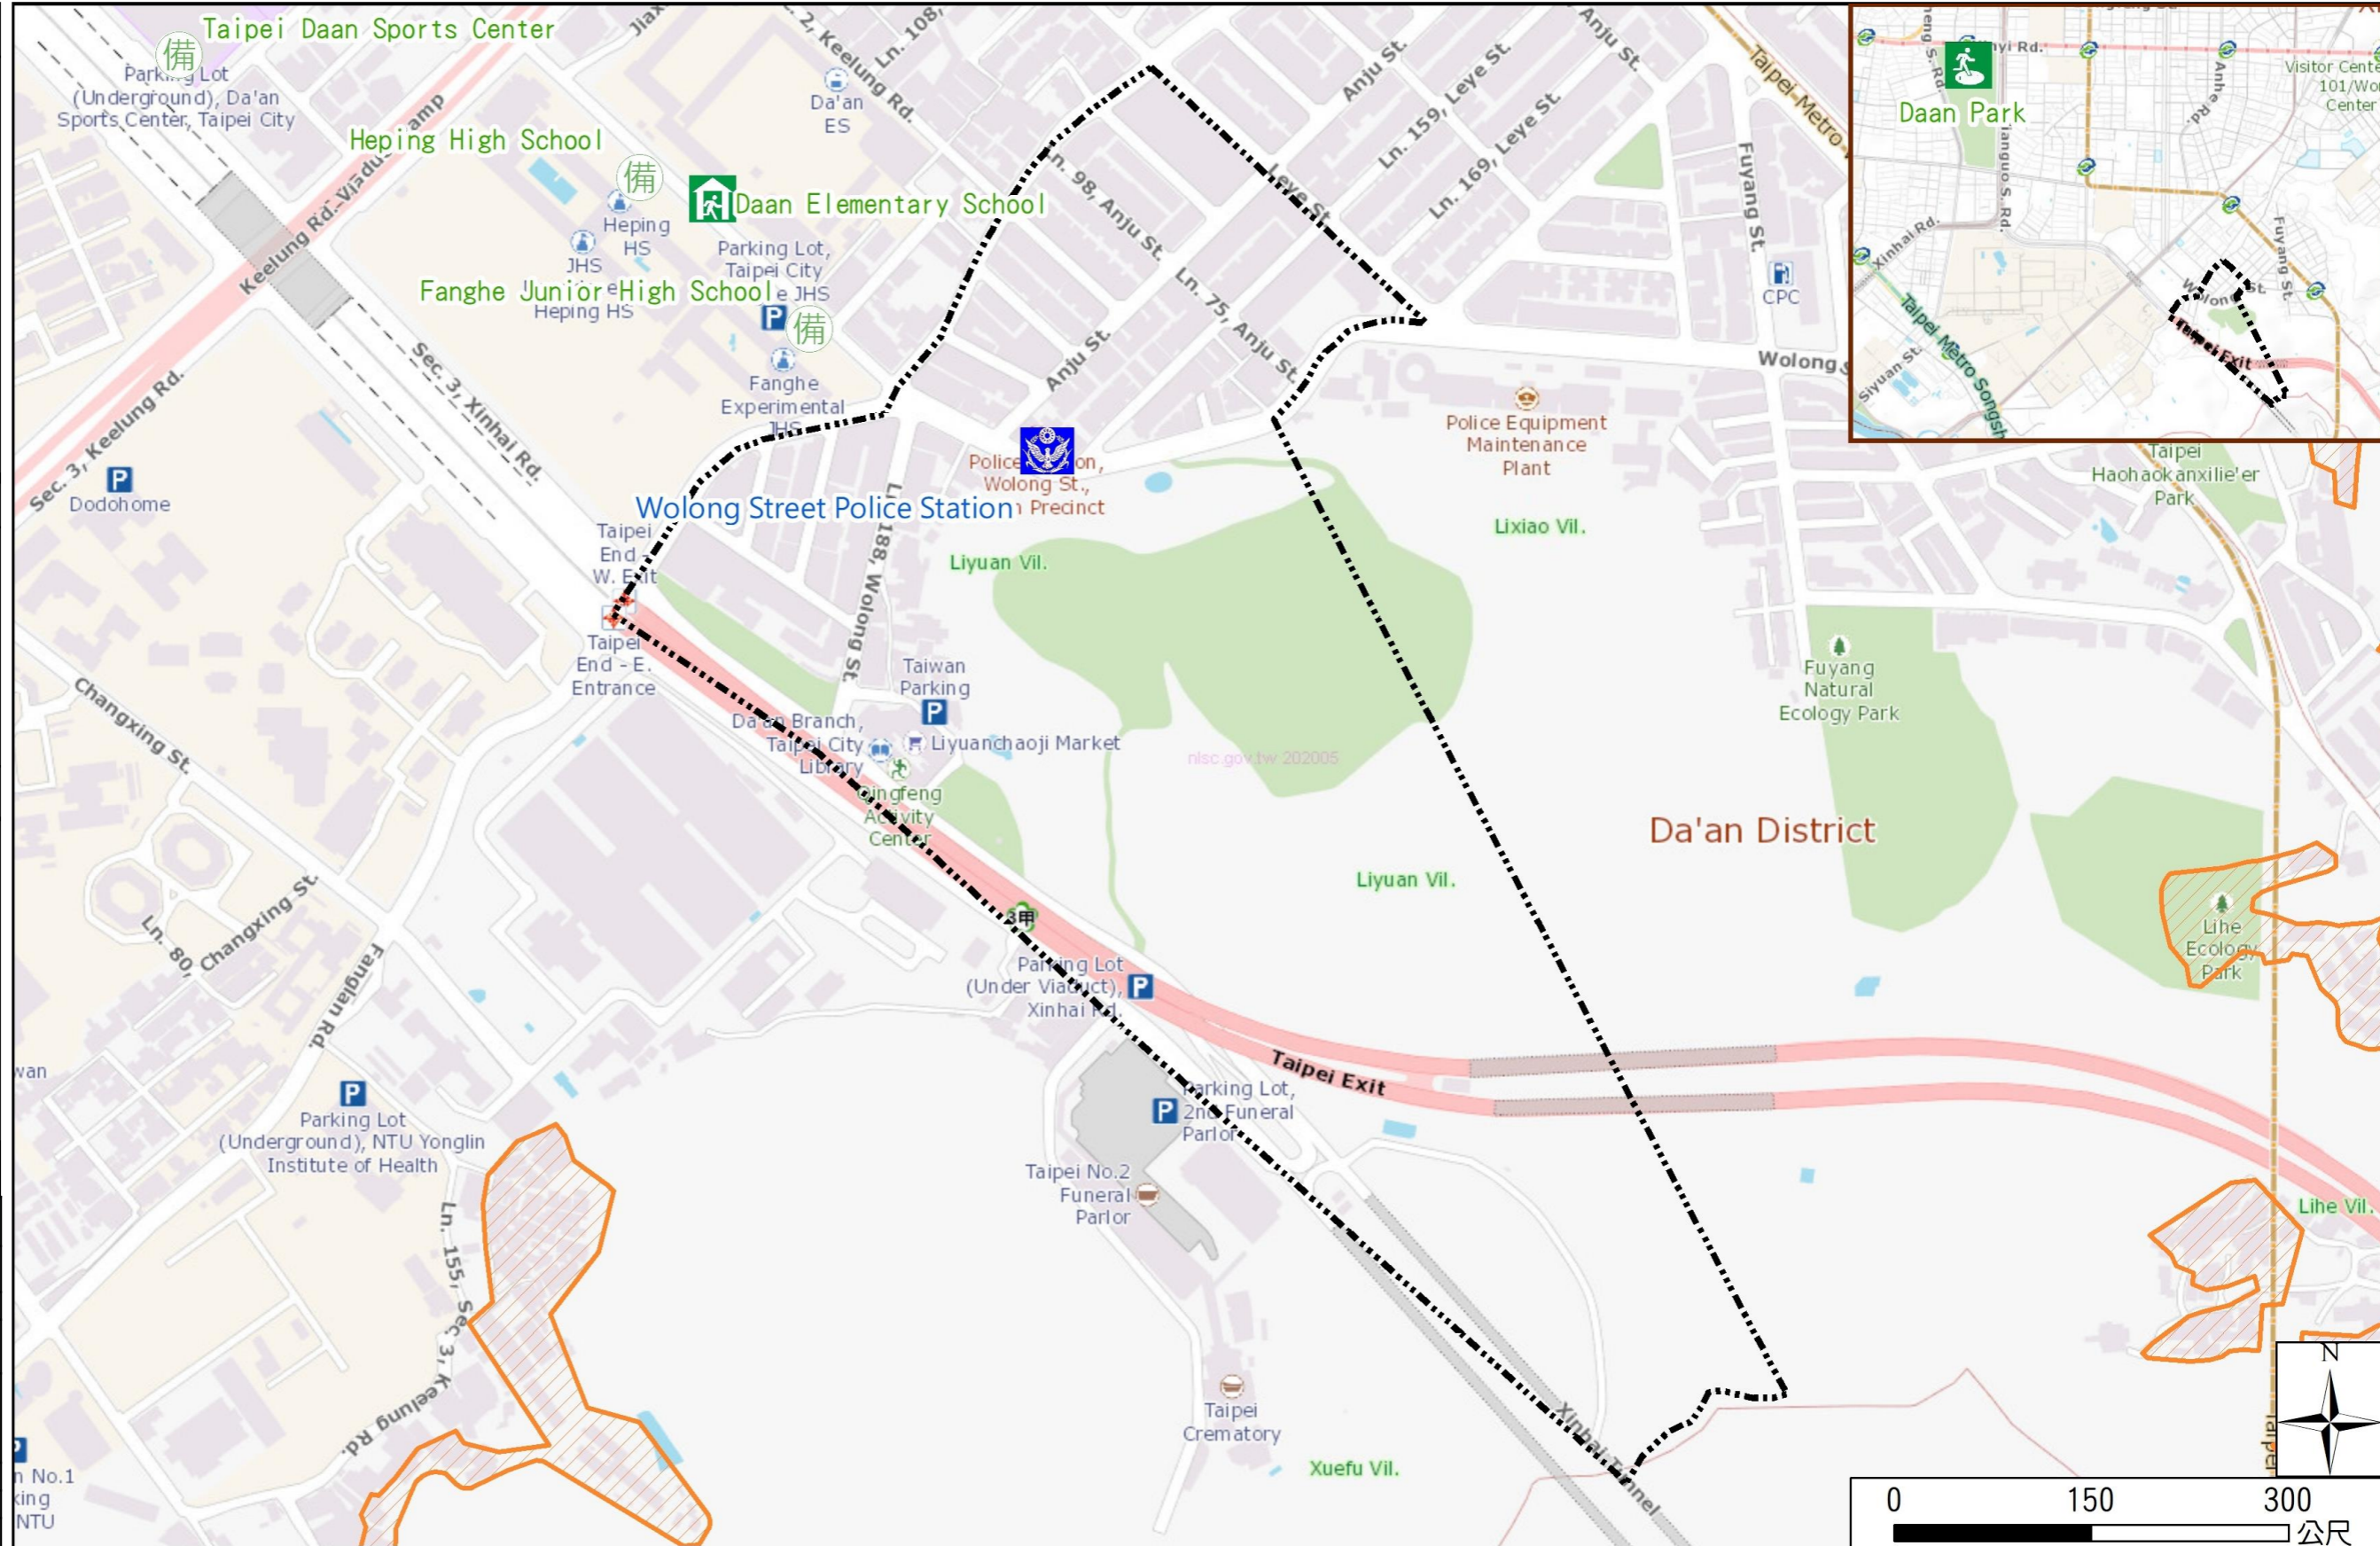

Liyuan Vil., Da' an Dist., Taipei City Evacuation Map

Emergency notification

Taipei Citizen Hotline : 1999
Fire Department Tel. : 119
Police Department Tel. : 110
EOC of Da'an Dist.
Non-emergency number : 02-23511711
Emergency number : 02-66329119
Officer
Mobile : 0988-179845
Note: Please call this District's EOC to ensure that the evacuation shelter is open

Disaster Prevention Information Website

[Taipei City Disaster Prevention Information Website](#)

Evacuation Principle

Flood: Vertical evacuation or preventive evacuation
Earthquake :

More disaster prevention knowledge :
[Taipei City Disaster Prevention Guide](#)

Evacuation Shelter

Name	Daan Park Shelter for Earthquake
Address	No.32,Sec.2, Xincheng S. Rd.
Capacity	37949
Contact number	02-23032451
Name	Daan Elementary School (School for Priority Shelter) Shelter for Flood
Address	No. 129, Wolong St.
Capacity	152
Contact number	02-27322332#832
Name	Heping High School
Address	No. 100, Wolong St.
Capacity	300
Contact number	02-27324300#154
Name	Fanghe Junior High School
Address	No. 170, Wolong St.
Capacity	50
Contact number	02-27321961#501

Legend 圖例	里界 Village Boundary	避難收容處所 Evacuation Shelter	防救災單位 Disaster Rescue Resources	重要地標 Landmark
	里界 Village Boundary	 室內避難收容處所(優先安置學校) Indoor Evacuation Shelter (School for Priority Shelter)	 警察單位 Police Department	 重要地標 Landmark
	山坡地老舊聚落 Hillside Communities	 室外避難收容處所(防災公園) Outdoor Evacuation Shelter (Disaster Prevention Park)	 消防單位 Fire Department	
	土石流潛勢溪流 Potential Debris Flow Hazard Torrent	 避難收容處所(備用) Evacuation Shelter (Backup)	 急救責任醫院 Designated Hospital (Emergency Medical Treatment)	
			 直升機起降場 Helipad