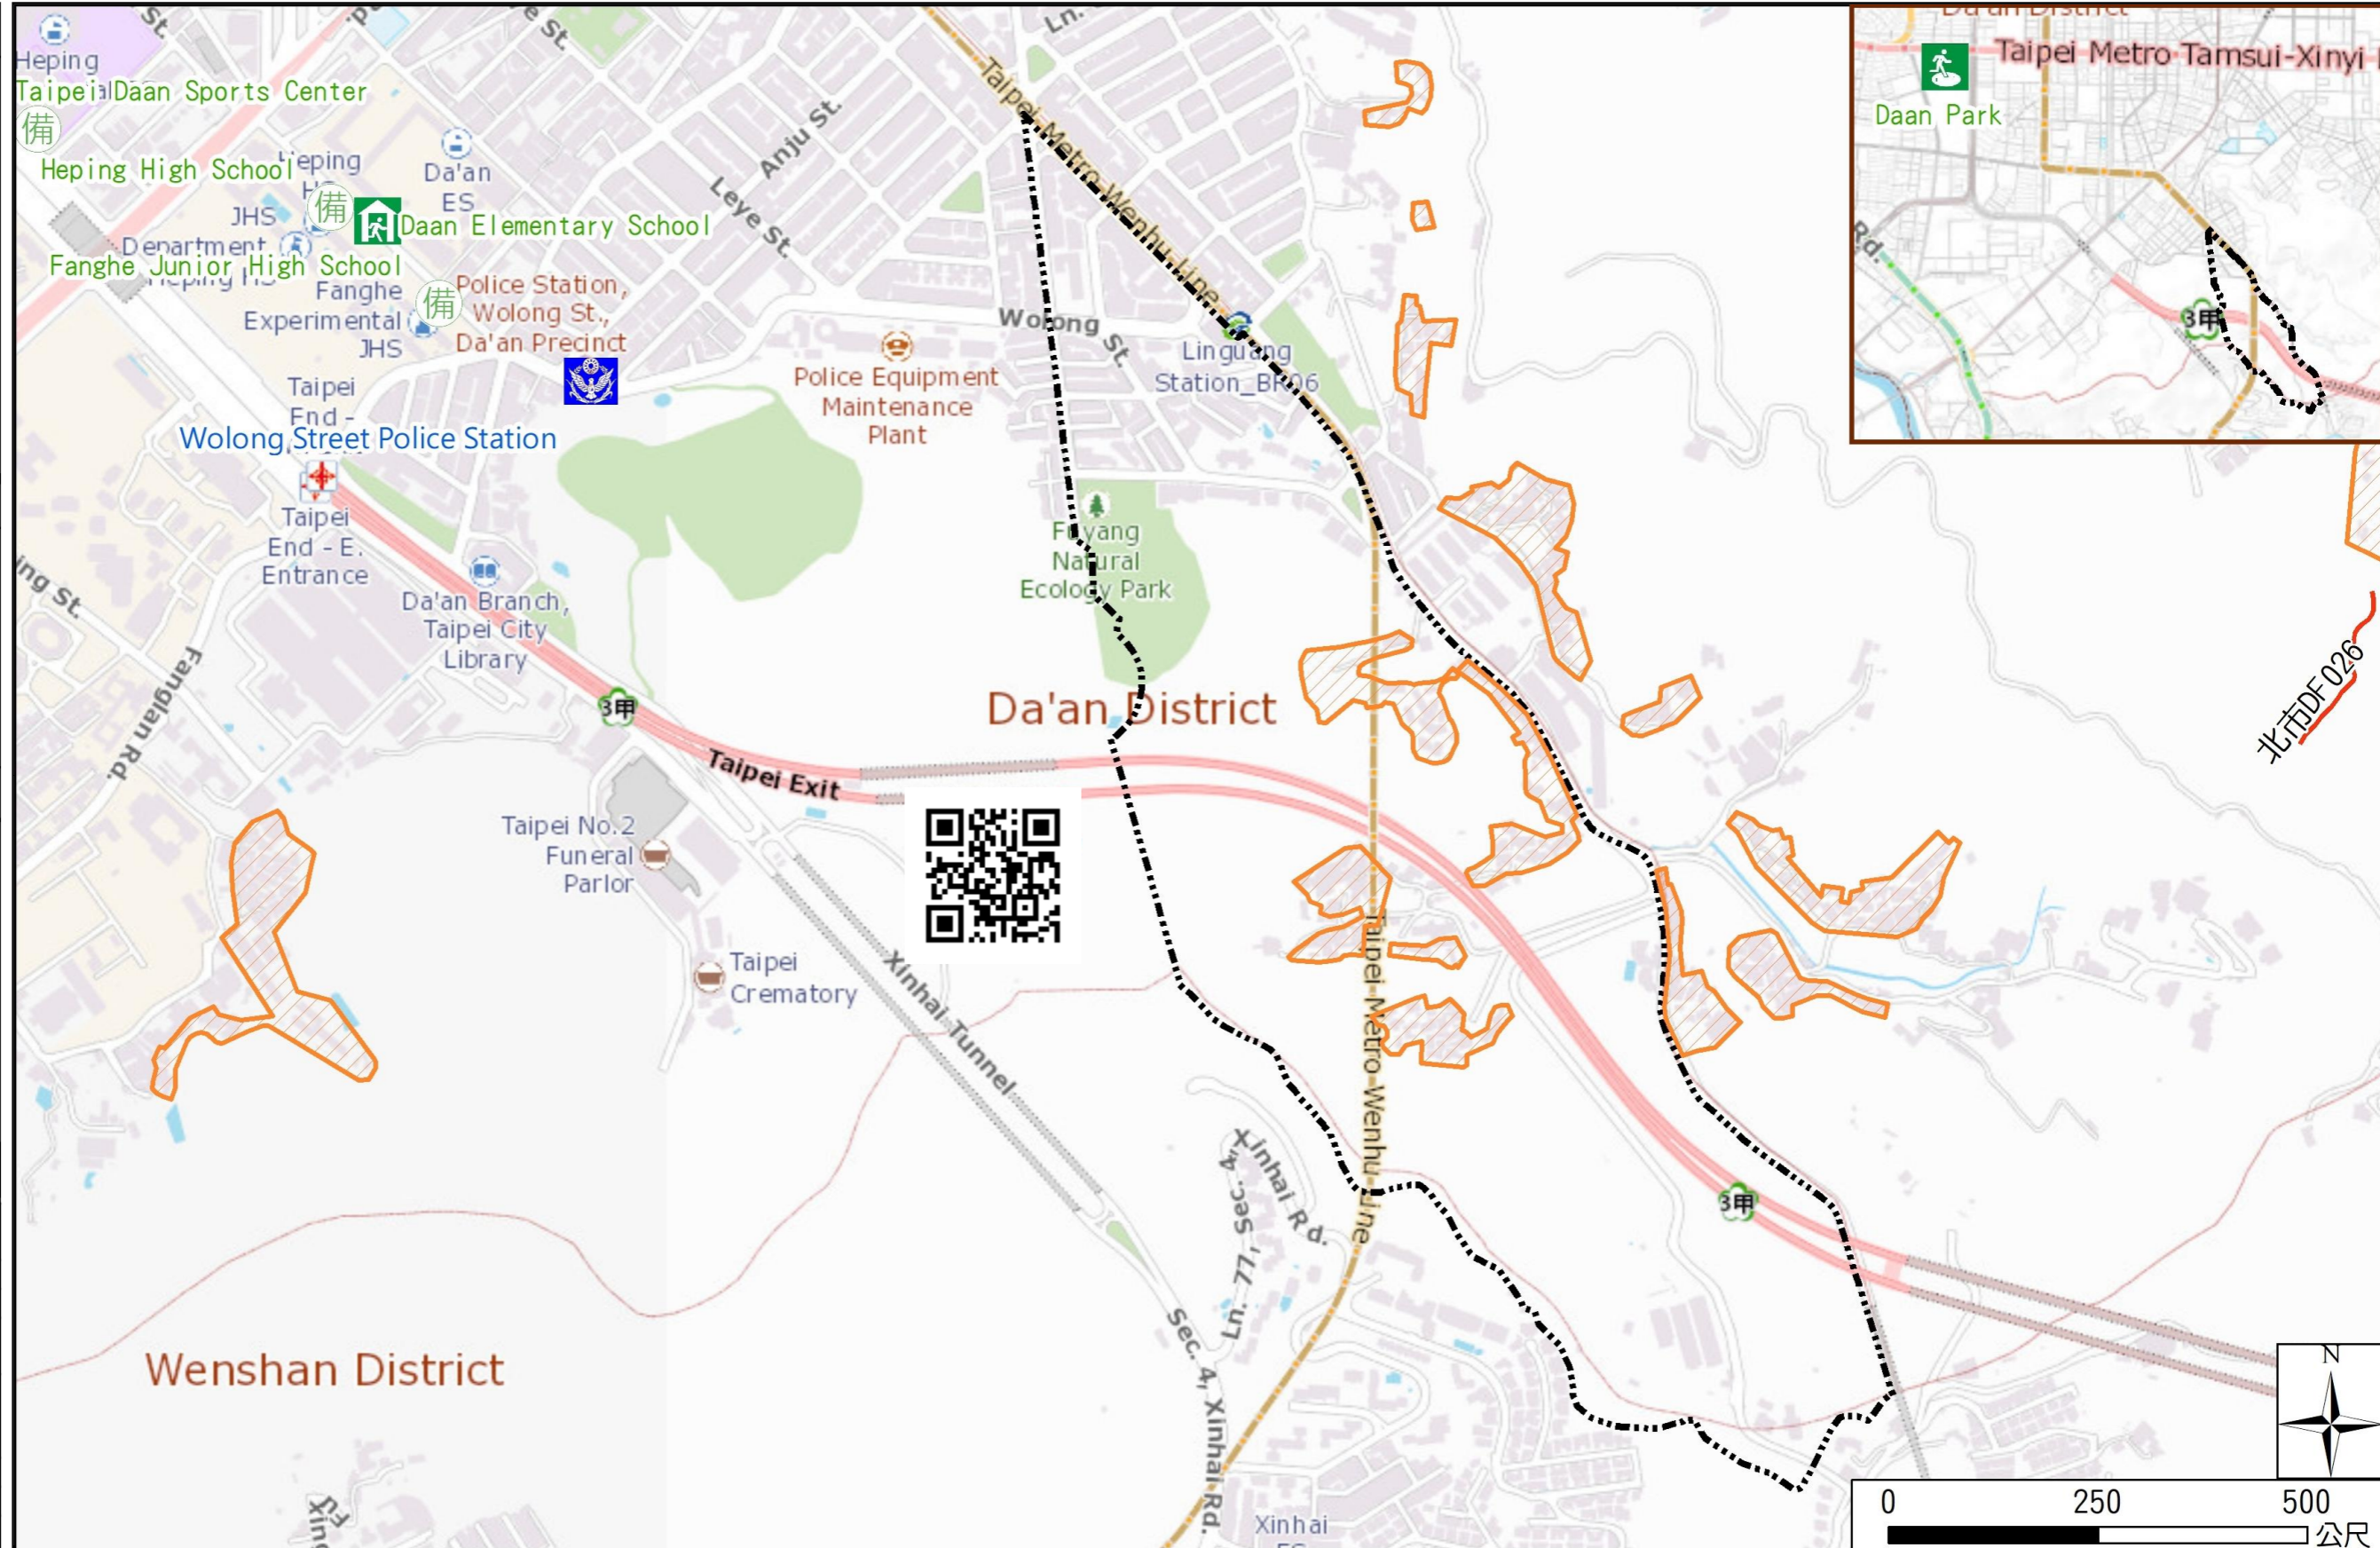

Lih Vil., Da'an Dist., Taipei City Evacuation Map

Emergency notification

Taipei Citizen Hotline : 1999
Fire Department Tel. : 119
Police Department Tel. : 110
EOC of Da'an Dist.
Non-emergency number :
02-23511711
Emergency number :
02-66329119
Officer
Mobile : 0988-179847
Note: Please call this District's
EOC to ensure that the evacuation
shelter is open

Disaster Prevention Information Website

Taipei City Disaster Prevention Information Website

Evacuation Principle

Flood: Vertical evacuation or preventive evacuation
Earthquake :

More disaster prevention knowledge :
Taipei City Disaster Prevention Guide

Evacuation Shelter

Name	Daan Park Shelter for Earthquake
Address	No.32, Sec. 2, Xincheng S. Rd.
Capacity	37949
Contact number	02-23032451
Name	Daan Elementary School (School for Priority Shelter) Shelter for Flood
Address	No. 129, Wolong St.
Capacity	152
Contact number	02-27322332#832
Name	Heping High School
Address	No. 100, Wolong St.
Capacity	300
Contact number	02-27324300#154
Name	Fanghe Junior High School
Address	No. 170, Wolong St.
Capacity	50
Contact number	02-27321961#501

Legend 圖例	里界 Village Boundary	避難收容處所 Evacuation Shelter	防救災單位 Disaster Rescue Resources	重要地標 Landmark
	里界 Village Boundary	 室內避難收容處所(優先安置學校) Indoor Evacuation Shelter (School for Priority Shelter)	 警察單位 Police Department	 重要地標 Landmark
	山坡地老舊聚落 Hillside Communities	 室外避難收容處所(防災公園) Outdoor Evacuation Shelter (Disaster Prevention Park)	 消防單位 Fire Department	
	土石流潛勢溪流 Potential Debris Flow Hazard Torrent	 避難收容處所(備用) Evacuation Shelter (Backup)	 急救責任醫院 Designated Hospital (Emergency Medical Treatment)	
			 直升機起降場 Helipad